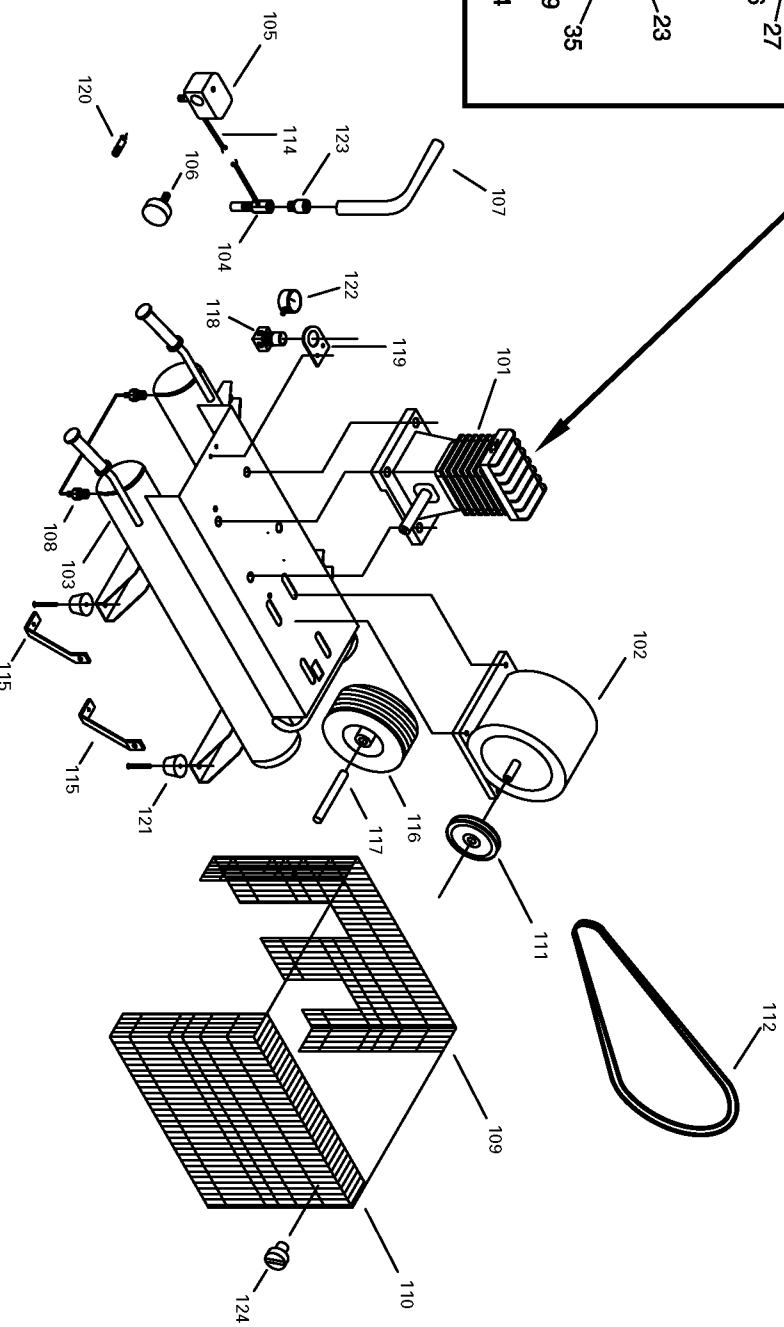

CAP2080WB

ELECTRIC WHEELBARROW AIR COMPRESSOR

Parts List for CAP2080WB Type 0

Item Number	Part Number	Description	Qty Required
1	000000-00	No Longer Available	1
2	000000-00	No Longer Available	1
3	000000-00	No Longer Available	1
4	000000-00	No Longer Available	1
5	000000-00	No Longer Available	1
6	000000-00	No Longer Available	1
7	000000-00	No Longer Available	1
8	000000-00	No Longer Available	1
9	AB9140040	CIRCLIP	1
10	000000-00	No Longer Available	1
11	000000-00	No Longer Available	1
12	000000-00	No Longer Available	1
13	000000-00	No Longer Available	1
16	000000-00	No Longer Available	1
17	000000-00	No Longer Available	1
18	000000-00	No Longer Available	1
19	000000-00	No Longer Available	1
20	000000-00	No Longer Available	1
21	000000-00	No Longer Available	1
22	000000-00	No Longer Available	1
23	000000-00	No Longer Available	1
24	000000-00	No Longer Available	1
24	000000-00	No Longer Available	1
25	000000-00	No Longer Available	1
26	000000-00	No Longer Available	1
27	000000-00	No Longer Available	1
29	000000-00	No Longer Available	4