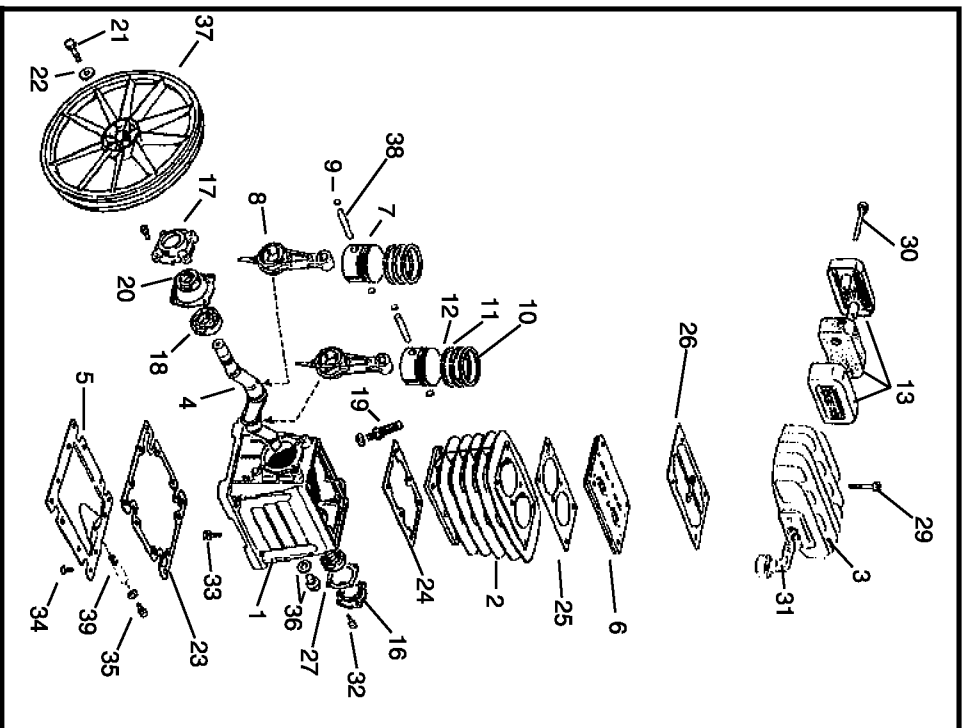

CAP2080WB

ELECTRIC WHEELBARROW AIR COMPRESSOR

Parts List for CAP2080WB Type 0

Item Number	Part Number	Description	Qty Required
1	000000-00	No Longer Available	1
2	000000-00	No Longer Available	1
3	000000-00	No Longer Available	1
4	000000-00	No Longer Available	1
5	000000-00	No Longer Available	1
6	000000-00	No Longer Available	1
7	000000-00	No Longer Available	1
8	000000-00	No Longer Available	1
9	AB9140040	CIRCLIP	1
10	000000-00	No Longer Available	1
11	000000-00	No Longer Available	1
12	000000-00	No Longer Available	1
13	000000-00	No Longer Available	1
16	000000-00	No Longer Available	1
17	000000-00	No Longer Available	1
18	000000-00	No Longer Available	1
19	000000-00	No Longer Available	1
20	000000-00	No Longer Available	1
21	000000-00	No Longer Available	1
22	000000-00	No Longer Available	1
23	000000-00	No Longer Available	1
24	000000-00	No Longer Available	1
24	000000-00	No Longer Available	1
25	000000-00	No Longer Available	1
26	000000-00	No Longer Available	1
27	000000-00	No Longer Available	1
29	000000-00	No Longer Available	4