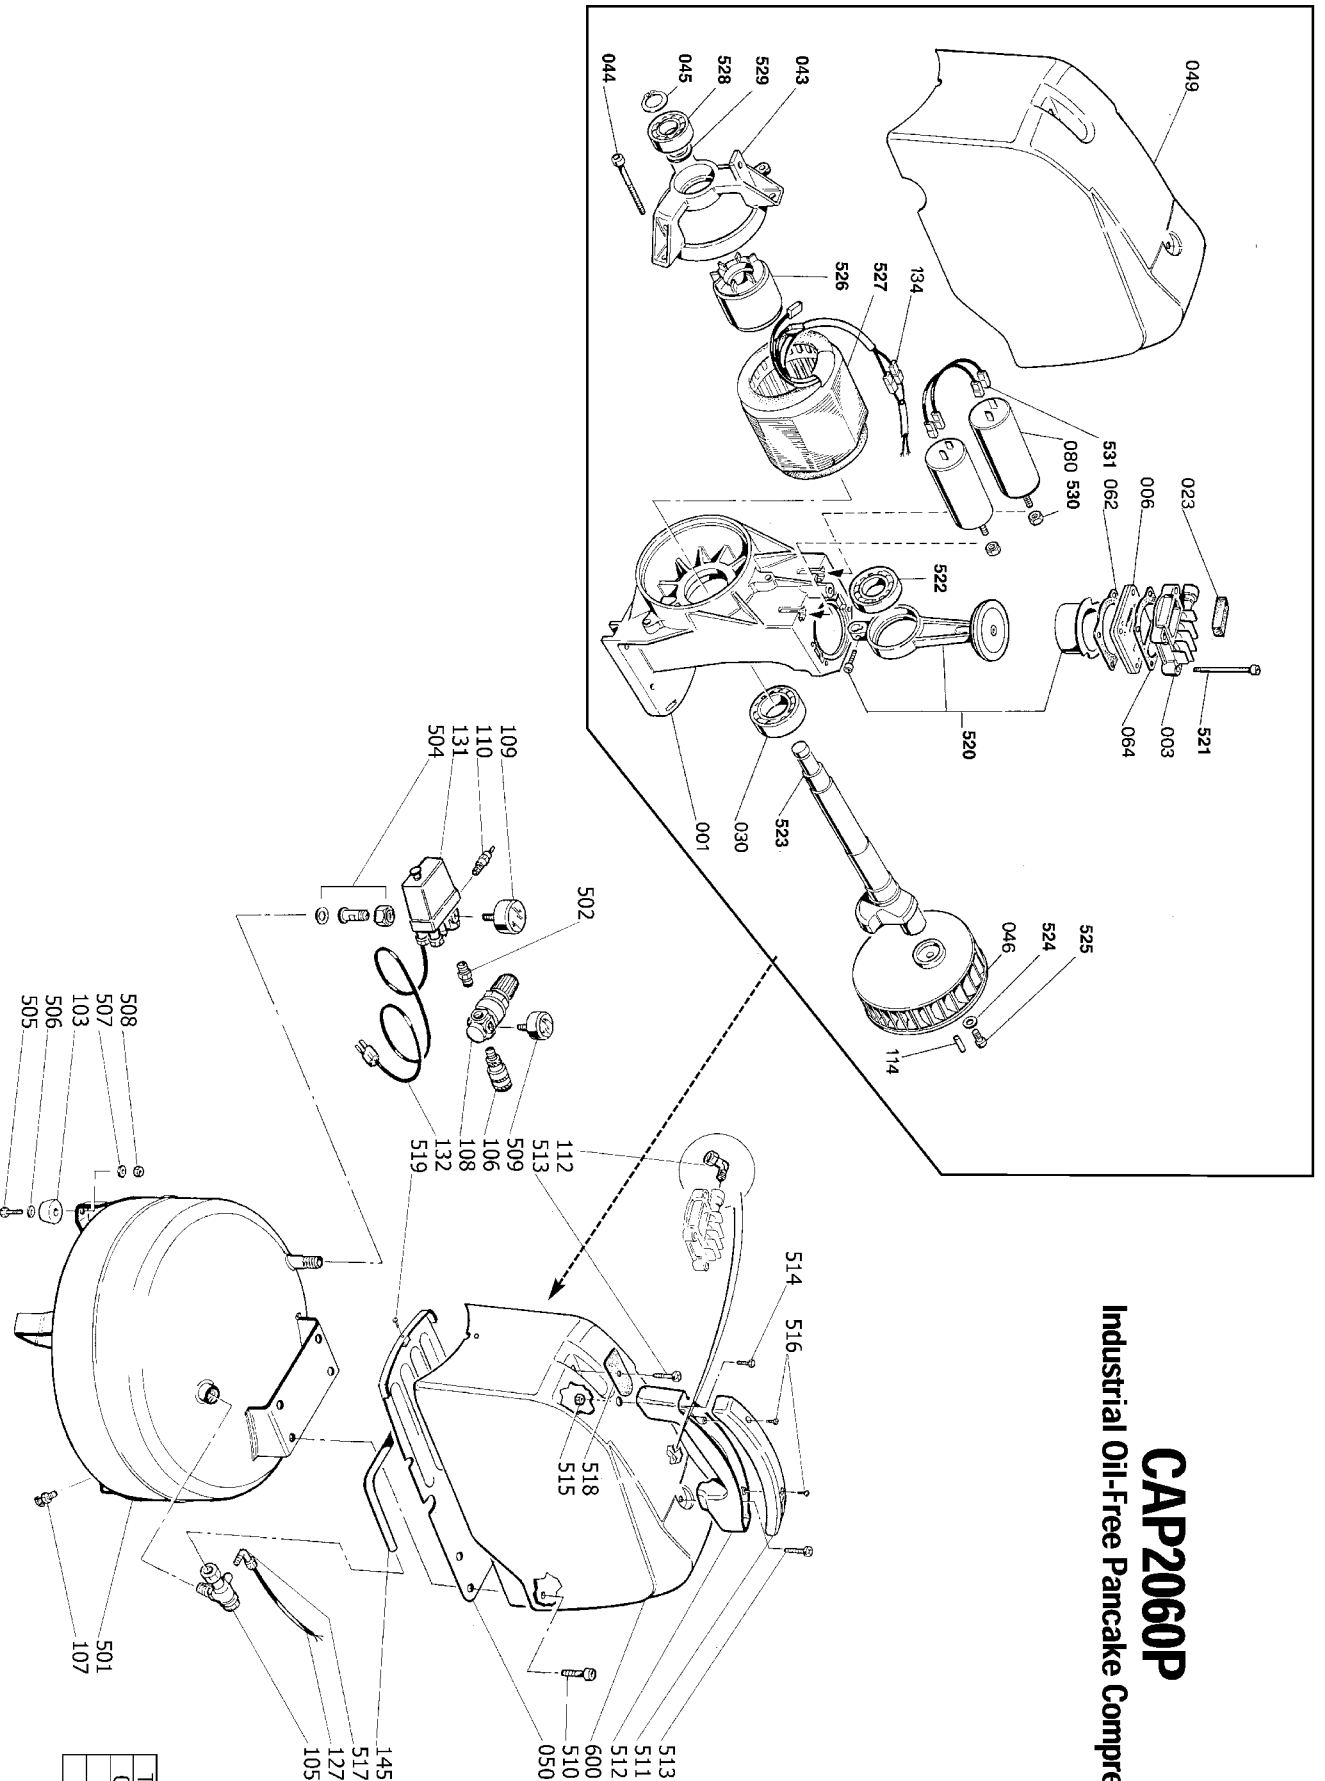

CAP2060P

Industrial Oil-Free Pancake Compressor

TAVOLA
06 BWA