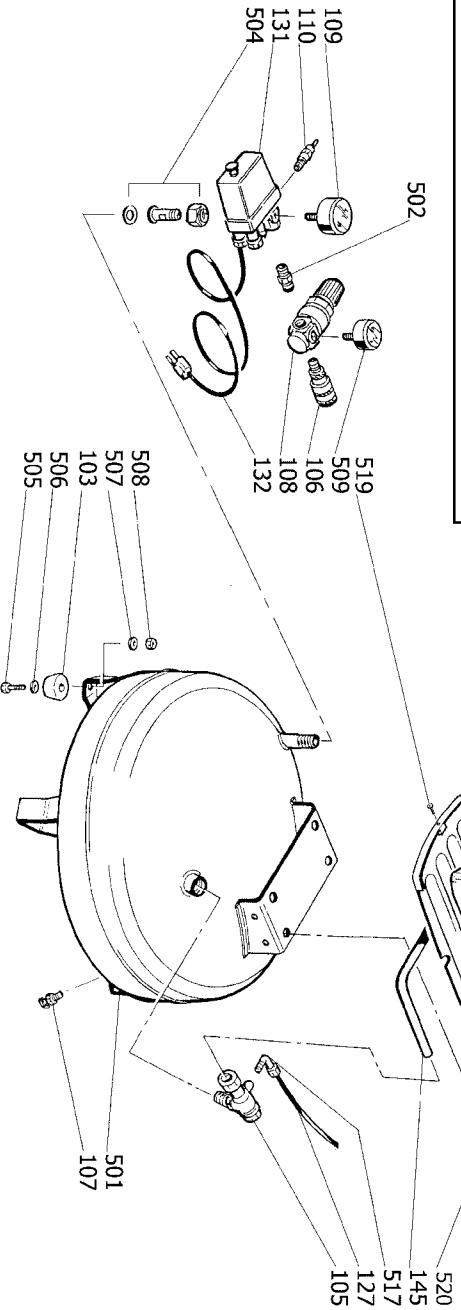

CAP2040P-OF AIR COMPRESSOR COMPRESOR DE AIRE CAP2040P-OF COMPRESSEUR D'AIRE CAP2040P-OF

NEWER STYLE