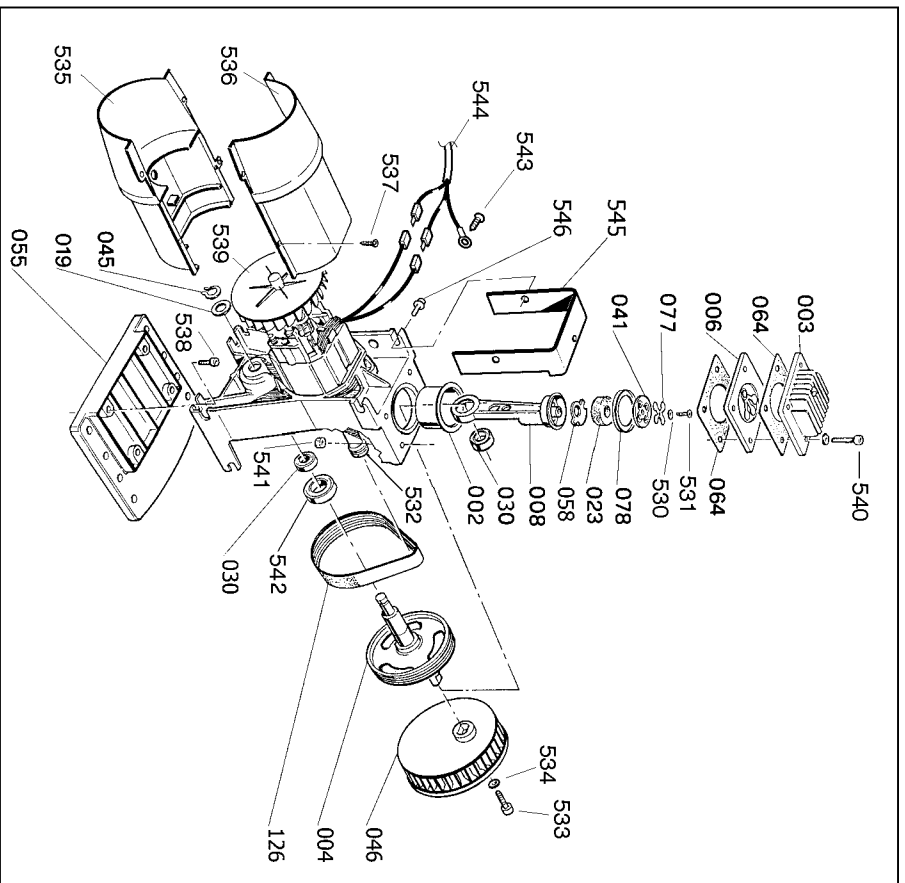

Parts List for CAP2040P-OF Type 0

Item Number	Part Number	Description	Qty Required
2	AB-A631000	CYLINDER	1
3	AB-A661400	PUMP HEAD	1
4	AB-A661262	CRANKSHAFT	1
6	AB-A640050	VALVE PLATE ASSY.	1
8	AB-A610101	CONNECTING ROD	1
19	AB-9004015	WASHER	1
23	AB-A681102	FILTER	1
30	AB-9170023	BEARING 6001 2RS	1
41	AB-A610300	CONNECTING ROD COVER	1
45	AB-9140210	SEEGER 12 UNI 7435	1
46	AB-9038193	FAN	1
49	AB-836530D	PLASTIC COVER	1
50	AB-9038195	BASE PLASTIC COVER V	1
55	AB-9038194	PLASTIC BASE	1
58	AB-9050365	BAFFLE PLATE (CONNEC	1
64	AB-A650300	CYL.-PLATE/PLATE-HEA	2
77	AB-9007012	INTAKE VALVE	1
78	AB-9040019	PISTON RING	1
103	AB-9038197	RUBBER FOOT	4
105	AB-9048025	NON RETURN VALVE 1/2	1
106	AB-9412204	QUICK COUPLING 1/4IN	1
107	AB-9050392	DRAIN TAP 1/4IN	1
108	AB-9051116	PRESSURE REDUCER A	1
109	AB-9052091	PRESSURE GAUGE 50	1
110	AB-9049049	SAFETY VALVE 1/4IN A	1
112	AB-9412469	ELBOW 1/4IN M DOB CO	1
126	AB-9075047	BELT	1

Parts List for CAP2040P-OF Type 0

Item Number	Part Number	Description	Qty Required
127	AB-9270006	RILSAN TUBE 4/6	1
131	AB-9063096	PRESS.SW.4W 3/8IN VA	1
132	AB-9412185	POWER CORD USA	1
145	AB-9414680	SEND.PIPE	1
501	AB-9080361022	TANK YELLOW	1
502	AB-9050373	DOUBLE SCREW 1/4IN G	1
503	AB-9053110	REDUCTION 3/8IN 1/4I	1
504	AB-9050371	KIT CONNECTION	1
505	AB-9101315	SCREW HC W/WAS.8X25	4
506	AB-9412016	WASHER 8X24X2	4
507	AB-9134330	WASHER	4
508	AB-9412015	NUT M8 ZN	4
509	AB-9052092	PRESSURE GAUGE 40	1
510	AB-9101316	SCREW HCEI 8X30 8.8	4
511	AB-9038198	HANDLE COVER	1
512	AB-9038138	HANDLE	1
513	AB-9412224	SCREW CHC M6X20	1
514	AB-9412053	SCREW CHC M6X30	1
515	AB-9412352	NUT M6	1
516	AB-9142572	SCREW PARKER 4.2X25	2
517	AB-9050372	ELBOW	1
519	AB-9142592	SCREW-PARKER AB 3.9X	1
520	AB-9412518	SCREW PARKER 5X16	1
530	AB-9007013	VALVE LIMITATOR	1
531	AB-9011004	SCREW TORX M5X16 TT	1
532	AB-9170096	BEARING 6001 2Z	1
533	AB-9101055	SCREW TCEI 5X16 SX	1