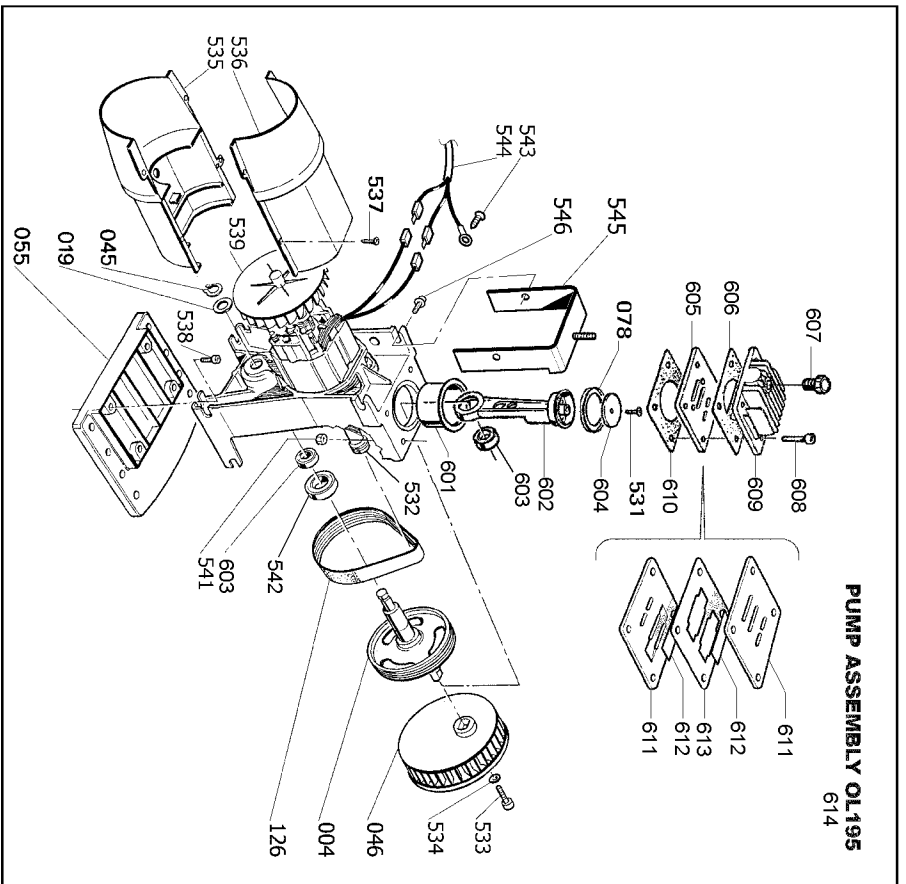

CAP2040P-OF AIR COMPRESSOR COMPRESOR DE AIRE CAP2040P-OF COMPRESSEUR D'AIRE CAP2040P-OF

NEWER STYLE