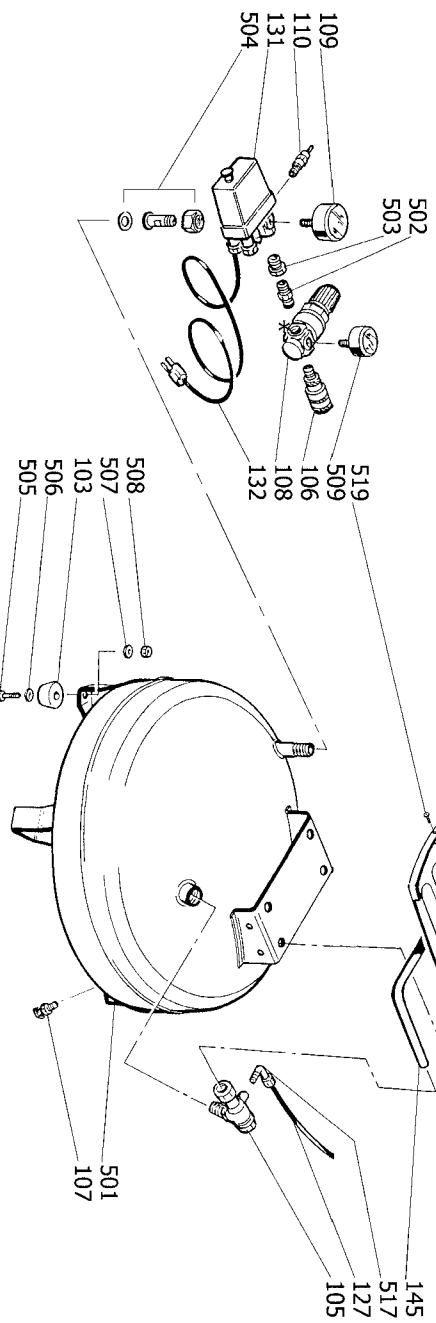

Parts List for CAP2040P-OF Type 0

Item Number	Part Number	Description	Qty Required
2	AB-A631000	CYLINDER	1
3	AB-A661400	PUMP HEAD	1
4	AB-A661262	CRANKSHAFT	1
6	AB-A640050	VALVE PLATE ASSY.	1
8	AB-A610101	CONNECTING ROD	1
19	AB-9004015	WASHER	1
23	AB-A681102	FILTER	1
30	AB-9170023	BEARING 6001 2RS	1
41	AB-A610300	CONNECTING ROD COVER	1
45	AB-9140210	SEEGER 12 UNI 7435	1
46	AB-9038193	FAN	1
49	AB-836530D	PLASTIC COVER	1
50	AB-9038195	BASE PLASTIC COVER V	1
55	AB-9038194	PLASTIC BASE	1
58	AB-9050365	BAFFLE PLATE (CONNEC	1
64	AB-A650300	CYL.-PLATE/PLATE-HEA	2
77	AB-9007012	INTAKE VALVE	1
78	AB-9040019	PISTON RING	1
103	AB-9038197	RUBBER FOOT	4
105	AB-9048025	NON RETURN VALVE 1/2	1
106	AB-9412204	QUICK COUPLING 1/4IN	1
107	AB-9050392	DRAIN TAP 1/4IN	1
108	AB-9051116	PRESSURE REDUCER A	1
109	AB-9052091	PRESSURE GAUGE 50	1
110	AB-9049049	SAFETY VALVE 1/4IN A	1
112	AB-9412469	ELBOW 1/4IN M DOB CO	1
126	AB-9075047	BELT	1

Parts List for CAP2040P-OF Type 0

Item Number	Part Number	Description	Qty Required
534	AB-9131010	WASHER 6X12X1.5	1
535	AB-9038190	LOW.PART MOTOR COVER	1
536	AB-9038191	UP.PART MOTOR COVER	1
537	AB-D031021	SCREW PARKER AB 3.9X	4
538	AB-9115011	SCREW TE 6X16	4
539	000000-00	No Longer Available	1
540	AB-9101556	SCREW	4
541	AB-9122331	NUT M6	4
542	AB-9170091	BEARING 6203 2Z	1
543	AB-9114042	SCREW TC 4X10	1
544	AB-9065304	CABLE	1
545	AB-9414702	BRACKET	1
546	AB-9412069	SCREW TC 6X16 WITH W	1
547	AB-9131520	WASHER-6X18X2	1
601	AB-A631010	CYLINDER	1
602	AB-A710100	CONNECTING ROD	1
603	AB-9411136	BEARING	2
604	AB-9415053	CONROD COVER	1
605	AB-9415091	VALVE PLATE ASSEMBLY	1
606	AB-9415052	GASKET VALVE-PLATE C	1
607	AB-9415139	FILTER	1
608	AB-9101556	SCREW	1
609	AB-9415894	PUMP HEAD	1
610	AB-A500300	GASKET CYLINDER-VALV	1
611	AB-9415578	VALVE PLATE	2
612	AB-9415577	VALVE BLADE	2
613	AB-9415579	GASKET VALVE PLATE-V	1