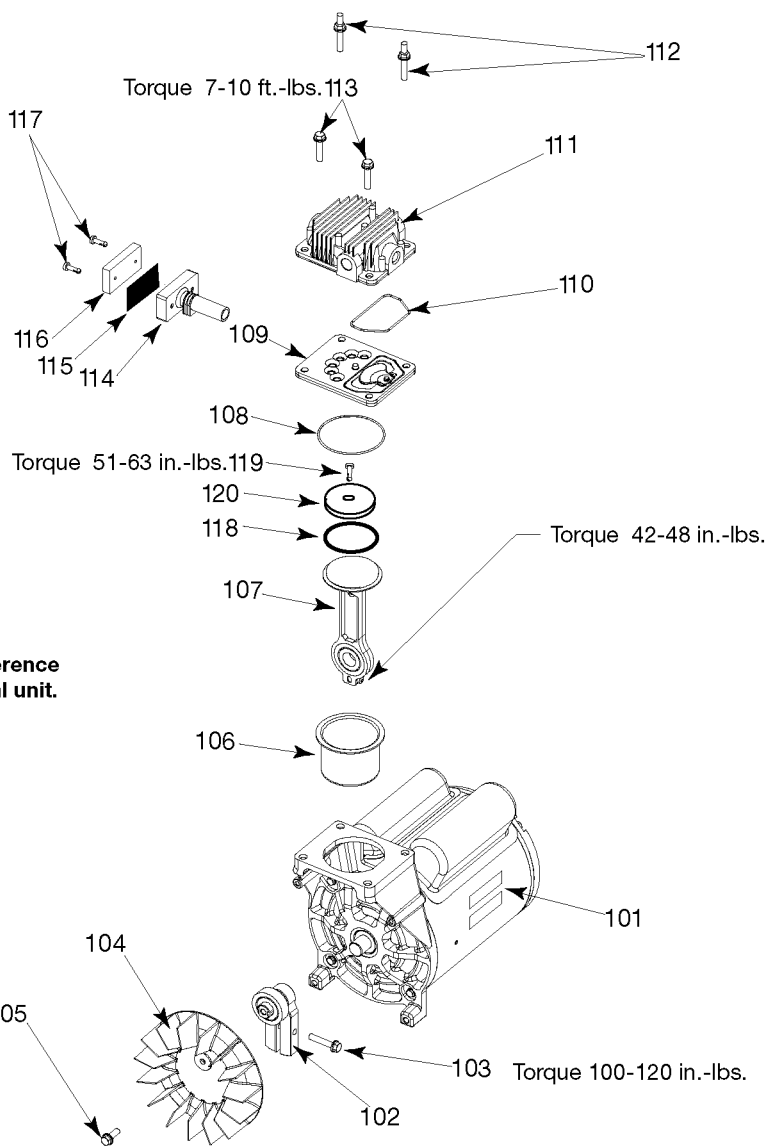

The picture shown is for reference only. It may differ from actual unit.

Parts List for C5100 Type 1

Item Number	Part Number	Description	Qty Required
1	CAC-1080	TRAY TOOL	1
2	D20151	SHROUD REAR NS PC TO	1
3	CAC-1121	BRACKET SHROUD	1
4	SS-655-ZN	NUT .250-20 UNC HEX	1
5	SSG-3105	ORING 306/296ID 073/	1
6	SSP-7821-1	NUT .563-18 UNF HEX	1
7	AC-0125	TUBE OUTLET .375OD A	1
8	D21060	SHROUD FRONT NS PC G	1
9	Z-D23004	GAUGE 1.5OD 200PSI .	1
10	SSP-6021	BUSHING REDUCER 1/8-	1
12	5140118-56	PRESSURE SWITCH	1
16	D26615	CORD POWER ST 14GA 1	1
17	LA-2876	LABEL POWER CORD TRI	1
18	N055549	NIPPLE	1
19	Z-D27212	GAUGE 200PSI .125NPT	1
20	N008792	REGULATOR RPR KIT	1
20	D27254	REGULATOR 4PORT P2 L	1
21	A19513	BODY QC .250 IND .25	1
22	SSP-480	NIPPLE 1/4-18 NPT X	1
23	TIA-4150	VALVE SAFETY 150 .25	1
24	D21429	BUSHING REDUCER .375	1
25	A19712	VALVE CHECK 1/2NPT X	1
26	AC-0047	GUARD FAN	1
27	000000-00	No Longer Available	1
28	D27618	TUBE	1
29	SSP-7811	ASSY NUT SLEEVE 1/4	1
30	SSP-7813	ASSY NUT SLEEVE 3/8	1

Parts List for C5100 Type 1

Item Number	Part Number	Description	Qty Required
31	SSF-953-ZN	SCREW #10X.625 HHW S	1
32	AC-0716	ISOLATOR 3PT MOUNT 9	1
33	SSF-3156	SCREW #10-9X.500 THD	1
34	91895680	SCREW .250-20X.750 H	1
35	ACG-18	CUP SADDLE MOUNT	1
37	D23067	WHEEL PNEUMATIC 10IN	1
38	D23574	BOLT .375-16X3.40 UN	1
39	SSF-8080-ZN	NUT .375-16 UNC-2B H	1
40	SST-5314-1	BUMPER RECESS RUBBER	1
41	000000-00	No Longer Available	1
42	5140118-36	GRIP .875 DIA	1
43	SSF-981	SCREW .250-14X.500 H	1
44	SSF-928	SCREW .313-18X.875 H	1
101	000000-00	No Longer Available	1
102	SST-3025-1	BEARING 17MM SINGLE	1
102	Z-AC-0140	ASSY ECCENTRIC BEARI	1
103	SSF-615	SCREW .250-20X1.25 U	1
104	AC-0108	FAN 5.75 DIA	1
105	SSF-586	SCREW .250-20X.750 U	1
106	K-0650	KIT COMP RING REPLAC	1
107	KK-4835	KIT CONNECTING ROD L	1
108	SSG-8156	ORING 2.759/2.719ID	1
109	Z-AC-0032	ASSY VALVE PLATE	1
110	ACG-45	ORING P/L HEAD	1
111	AC-0037	HEAD 3/8 OUTLET FRON	1
112	SSF-589	STUD 1/4 - 20 X 1.12	1
113	SSF-927	SCREW .250-20X1.125	1