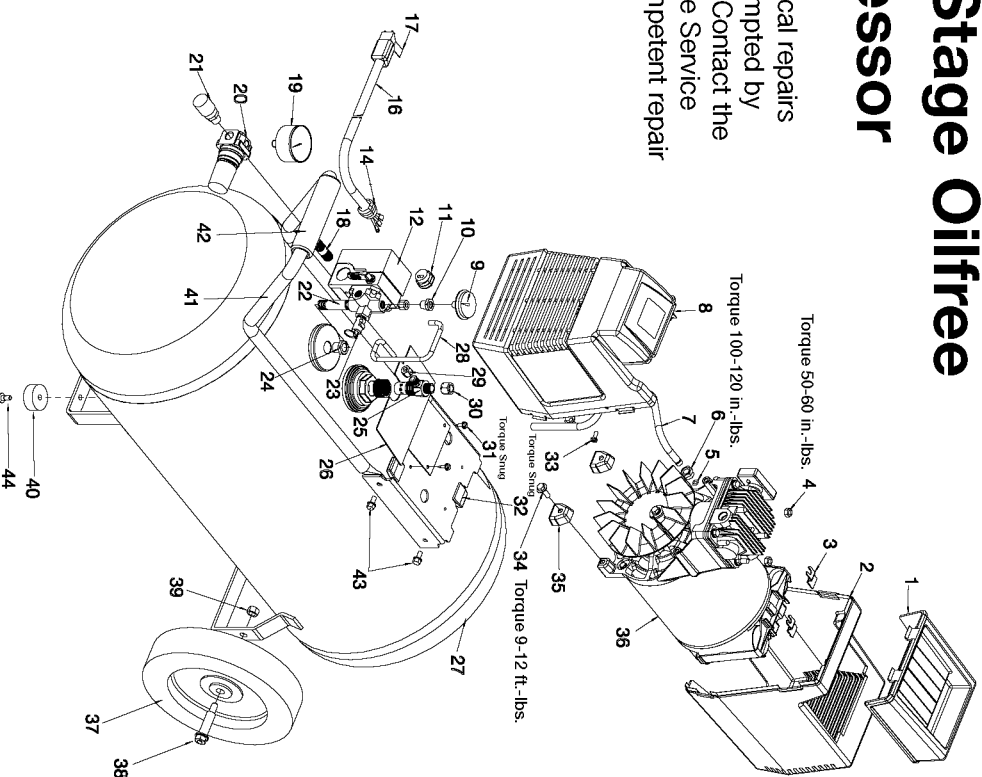

The picture shown is for reference only. It may differ from actual unit.

Parts List for C5100 Type 1

Item Number	Part Number	Description	Qty Required
1	CAC-1080	TRAY TOOL	1
2	D20151	SHROUD REAR NS PC TO	1
3	CAC-1121	BRACKET SHROUD	1
4	SS-655-ZN	NUT .250-20 UNC HEX	1
5	SSG-3105	ORING 306/296ID 073/	1
6	SSP-7821-1	NUT .563-18 UNF HEX	1
7	AC-0125	TUBE OUTLET .375OD A	1
8	D21060	SHROUD FRONT NS PC G	1
9	Z-D23004	GAUGE 1.5OD 200PSI .	1
10	SSP-6021	BUSHING REDUCER 1/8-	1
12	5140118-56	PRESSURE SWITCH	1
16	D26615	CORD POWER ST 14GA 1	1
17	LA-2876	LABEL POWER CORD TRI	1
18	N055549	NIPPLE	1
19	Z-D27212	GAUGE 200PSI .125NPT	1
20	N008792	REGULATOR RPR KIT	1
20	D27254	REGULATOR 4PORT P2 L	1
21	A19513	BODY QC .250 IND .25	1
22	SSP-480	NIPPLE 1/4-18 NPT X	1
23	TIA-4150	VALVE SAFETY 150 .25	1
24	D21429	BUSHING REDUCER .375	1
25	A19712	VALVE CHECK 1/2NPT X	1
26	AC-0047	GUARD FAN	1
27	000000-00	No Longer Available	1
28	D27618	TUBE	1
29	SSP-7811	ASSY NUT SLEEVE 1/4	1
30	SSP-7813	ASSY NUT SLEEVE 3/8	1

Parts List for C5100 Type 1

Item Number	Part Number	Description	Qty Required
31	SSF-953-ZN	SCREW #10X.625 HHW S	1
32	AC-0716	ISOLATOR 3PT MOUNT 9	1
33	SSF-3156	SCREW #10-9X.500 THD	1
34	91895680	SCREW .250-20X.750 H	1
35	ACG-18	CUP SADDLE MOUNT	1
37	D23067	WHEEL PNEUMATIC 10IN	1
38	D23574	BOLT .375-16X3.40 UN	1
39	SSF-8080-ZN	NUT .375-16 UNC-2B H	1
40	SST-5314-1	BUMPER RECESS RUBBER	1
41	000000-00	No Longer Available	1
42	5140118-36	GRIP .875 DIA	1
43	SSF-981	SCREW .250-14X.500 H	1
44	SSF-928	SCREW .313-18X.875 H	1
101	000000-00	No Longer Available	1
102	SST-3025-1	BEARING 17MM SINGLE	1
102	Z-AC-0140	ASSY ECCENTRIC BEARI	1
103	SSF-615	SCREW .250-20X1.25 U	1
104	AC-0108	FAN 5.75 DIA	1
105	SSF-586	SCREW .250-20X.750 U	1
106	K-0650	KIT COMP RING REPLAC	1
107	KK-4835	KIT CONNECTING ROD L	1
108	SSG-8156	ORING 2.759/2.719ID	1
109	Z-AC-0032	ASSY VALVE PLATE	1
110	ACG-45	ORING P/L HEAD	1
111	AC-0037	HEAD 3/8 OUTLET FRON	1
112	SSF-589	STUD 1/4 - 20 X 1.12	1
113	SSF-927	SCREW .250-20X1.125	1