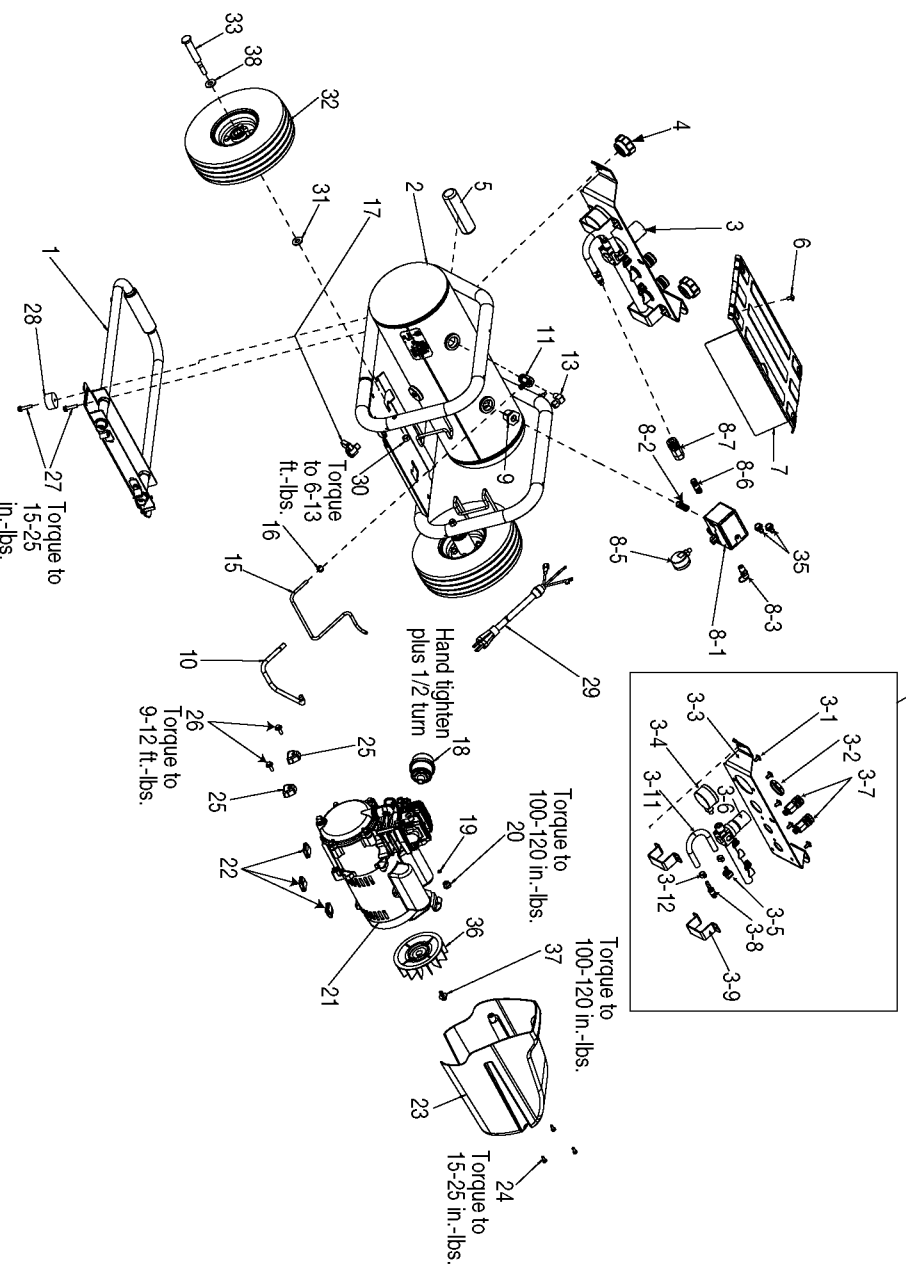

WARNING: Electrical repairs should only be attempted by trained repairmen. Contact the nearest Porter-Cable Service Center or other competent repair center.

Parts List for C3551 Type 0

Item Number	Part Number	Description	Qty Required
1	000000-00	No Longer Available	1
1	Z-D28461	ASSY MOBILITY BIG DO	1
2	000000-00	No Longer Available	1
3	000000-00	No Longer Available	1
3	D28104	SCREW .250-20X.500 P	10
3	D28500	HOSE 1/4 ID X 7.50 G	1
3	CAC-1206-1	CLAMP HOSE .250 ID H	1
3	D20155	RING REGULATOR HI-FL	1
3	000000-00	No Longer Available	1
3	Z-D28274	GAUGE 2 OD 200PSI 1/	1
3	SSP-537	FITTING 90DEG ELBOW	1
3	N008792	REGULATOR RPR KIT	1
3	A13369	ASSY REGULATOR	1
3	A19513	BODY QC .250 IND .25	1
3	D28103	PLUG QC .250 IND HOS	1
3	000000-00	No Longer Available	1
4	16471	KNOB .313-18 NUT	1
5	D28109	GRIP HANDLE 1 OD FOA	1
6	D29188	SCREW .250-20 X .750	4
7	D29544	COVER BIG DOG BLK	1
8	Z-D26612	SWITCH PRES 4PORT 12	1
8	N044990	NIPPLE CLOSE 1/4-18	1
8	D20114	VALVE SAFETY 175 .25	1
8	Z-D28275	GAUGE 1.5OD 200PSI 1	1
8	N053094	NIPPLE	1
8	D21109	BODY QC .250 UNIV .2	1
9	SSP-491	BUSHING REDUCING 3/4	1

Parts List for C3551 Type 0

Item Number	Part Number	Description	Qty Required
38	D30182	WASHER WAVE .68 ID X	2
101	000000-00	No Longer Available	1
102	Z-A01983	SLEEVE CYLINDER 60MM	1
103	D22213	COVER CRANKCASE MACH	1
104	Z-AC-0032	ASSY VALVE PLATE	1
105	D28150	HEAD MACHINED 3/8 NP	1
106	D24472	SCREW .250-20X3.470	10
107	SSG-8156	ORING 2.759/2.719ID	1
108	ACG-45	ORING P/L HEAD	1
109	Z-D22207	ASSY CONROD ECCENTRI	1
110	D22194	O-RING 2.989 ID .070	1
111	D22211	SCREW .250-28X3.00 H	1
112	D22212	BAFFLE O-RING DDOL	1
113	SSP-486	PLUG PIPE 3/8 - 18 N	1
114	AC-0798	SCREW .250-20X1.25 H	10
115	A01978	DIPSTICK DDOL	1
116	A01935	ASSY PISTON 60 MM W/	1
117	D22203	PLUG PISTON PIN	1
118	D22199	PIN PISTON 60MM	1
800	D24051	OIL	1
856	D24294	KIT CAPACITOR	1
856	N008806	LABEL HOT SURFACE TR	1
856	A16642	WARNING LABEL	1
856	D24296	KIT O-RING BAFFLE DD	1
856	A02069	KIT CAPACITOR MOTOR	1
856	D28419	LABEL	1