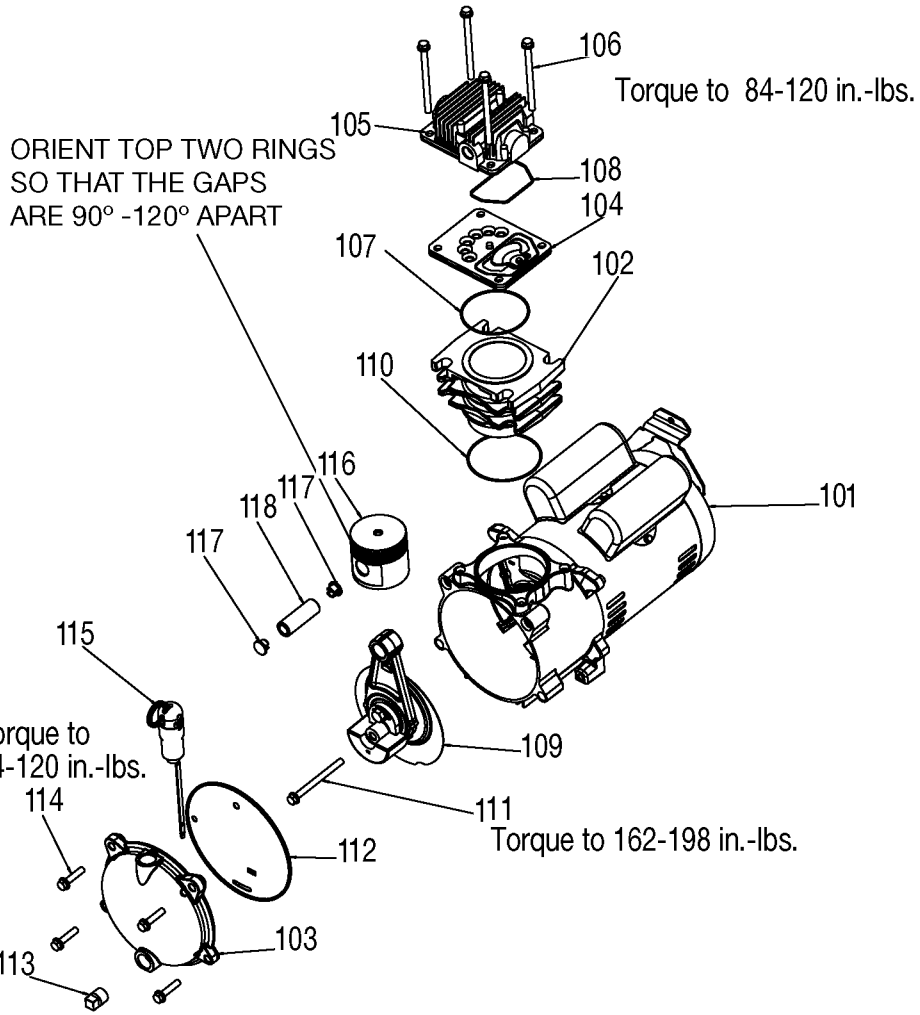

WARNING: Electrical repairs should only be attempted by trained repairmen. Contact the nearest Porter-Cable Service Center or other competent repair center.

Parts List for C3551 Type 0

Item Number	Part Number	Description	Qty Required
1	000000-00	No Longer Available	1
1	Z-D28461	ASSY MOBILITY BIG DO	1
2	000000-00	No Longer Available	1
3	000000-00	No Longer Available	1
3	D28104	SCREW .250-20X.500 P	10
3	D28500	HOSE 1/4 ID X 7.50 G	1
3	CAC-1206-1	CLAMP HOSE .250 ID H	1
3	D20155	RING REGULATOR HI-FL	1
3	000000-00	No Longer Available	1
3	Z-D28274	GAUGE 2 OD 200PSI 1/	1
3	SSP-537	FITTING 90DEG ELBOW	1
3	N008792	REGULATOR RPR KIT	1
3	A13369	ASSY REGULATOR	1
3	A19513	BODY QC .250 IND .25	1
3	D28103	PLUG QC .250 IND HOS	1
3	000000-00	No Longer Available	1
4	16471	KNOB .313-18 NUT	1
5	D28109	GRIP HANDLE 1 OD FOA	1
6	D29188	SCREW .250-20 X .750	4
7	D29544	COVER BIG DOG BLK	1
8	Z-D26612	SWITCH PRES 4PORT 12	1
8	N044990	NIPPLE CLOSE 1/4-18	1
8	D20114	VALVE SAFETY 175 .25	1
8	Z-D28275	GAUGE 1.5OD 200PSI 1	1
8	N053094	NIPPLE	1
8	D21109	BODY QC .250 UNIV .2	1
9	SSP-491	BUSHING REDUCING 3/4	1

Parts List for C3551 Type 0

Item Number	Part Number	Description	Qty Required
38	D30182	WASHER WAVE .68 ID X	2
101	000000-00	No Longer Available	1
102	Z-A01983	SLEEVE CYLINDER 60MM	1
103	D22213	COVER CRANKCASE MACH	1
104	Z-AC-0032	ASSY VALVE PLATE	1
105	D28150	HEAD MACHINED 3/8 NP	1
106	D24472	SCREW .250-20X3.470	10
107	SSG-8156	ORING 2.759/2.719ID	1
108	ACG-45	ORING P/L HEAD	1
109	Z-D22207	ASSY CONROD ECCENTRI	1
110	D22194	O-RING 2.989 ID .070	1
111	D22211	SCREW .250-28X3.00 H	1
112	D22212	BAFFLE O-RING DDOL	1
113	SSP-486	PLUG PIPE 3/8 - 18 N	1
114	AC-0798	SCREW .250-20X1.25 H	10
115	A01978	DIPSTICK DDOL	1
116	A01935	ASSY PISTON 60 MM W/	1
117	D22203	PLUG PISTON PIN	1
118	D22199	PIN PISTON 60MM	1
800	D24051	OIL	1
856	D24294	KIT CAPACITOR	1
856	N008806	LABEL HOT SURFACE TR	1
856	A16642	WARNING LABEL	1
856	D24296	KIT O-RING BAFFLE DD	1
856	A02069	KIT CAPACITOR MOTOR	1
856	D28419	LABEL	1