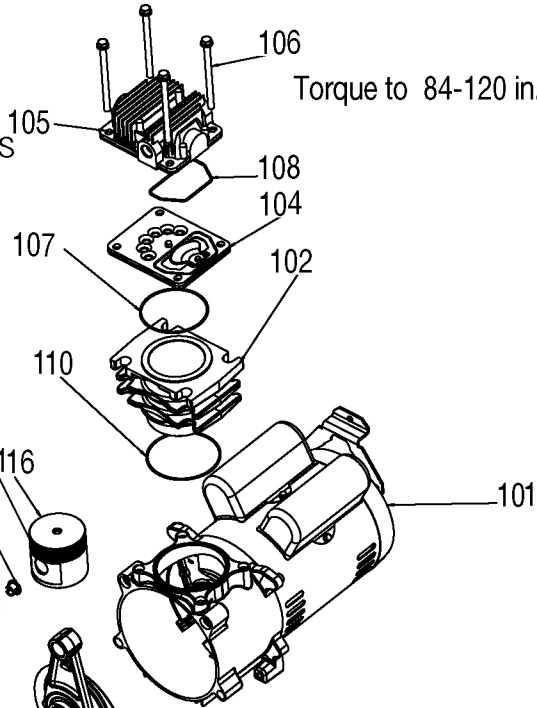

PORTER-CABLE Air Compressor

C3550

WARNING: Electrical repairs should only be attempted by trained repairmen. Contact the nearest Porter-Cable Service Center or other competent repair center.

Orient top two rings
so that the gaps
are 90° -120° apart

Torque to 84-120 in.-lbs.

Torque to
84-120 in.-lbs.

Torque to 162-198 in.-lbs.

Parts List for C3550 Type 0

Item Number	Part Number	Description	Qty Required
2	000000-00	No Longer Available	1
3	000000-00	No Longer Available	1
3	D28104	SCREW .250-20X.500 P	1
3	D28500	HOSE 1/4 ID X 7.50 G	1
3	CAC-1206-1	CLAMP HOSE .250 ID H	1
3	D20155	RING REGULATOR HI-FL	1
3	000000-00	No Longer Available	1
3	Z-D28274	GAUGE 2 OD 200PSI 1/	1
3	SSP-537	FITTING 90DEG ELBOW	1
3	N008792	REGULATOR RPR KIT	1
3	A13369	ASSY REGULATOR	1
3	A19513	BODY QC .250 IND .25	1
3	D28103	PLUG QC .250 IND HOS	1
3	000000-00	No Longer Available	1
4	16471	KNOB .313-18 NUT	1
5	D28109	GRIP HANDLE 1 OD FOA	1
6	D29188	SCREW .250-20 X .750	1
7	D28350	COVER BIG DOG PC RED	1
8	5140117-89	PRESSURE SWITCH	1
8	N044990	NIPPLE CLOSE 1/4-18	1
8	D20114	VALVE SAFETY 175 .25	1
8	SSP-6021	BUSHING REDUCER 1/8-	1
8	Z-D29552	GAUGE	1
8	N053094	NIPPLE	1
8	D21109	BODY QC .250 UNIV .2	1
9	SSP-491	BUSHING REDUCING 3/4	1
10	D28344	TUBE OUTLET .375 OD	1