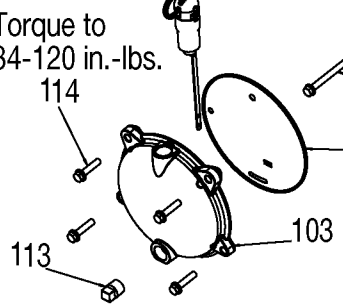

PORTER-CABLE Air Compressor

C3550

WARNING: Electrical repairs should only be attempted by trained repairmen. Contact the nearest Porter-Cable Service Center or other competent repair center.

Orient top two rings
so that the gaps
are 90° -120° apart

Torque to 84-120 in.-lbs.

Torque to
84-120 in.-lbs.

Torque to 162-198 in.-lbs.

Parts List for C3550 Type 0

Item Number	Part Number	Description	Qty Required
2	000000-00	No Longer Available	1
3	000000-00	No Longer Available	1
3	D28104	SCREW .250-20X.500 P	1
3	D28500	HOSE 1/4 ID X 7.50 G	1
3	CAC-1206-1	CLAMP HOSE .250 ID H	1
3	D20155	RING REGULATOR HI-FL	1
3	000000-00	No Longer Available	1
3	Z-D28274	GAUGE 2 OD 200PSI 1/	1
3	SSP-537	FITTING 90DEG ELBOW	1
3	N008792	REGULATOR RPR KIT	1
3	A13369	ASSY REGULATOR	1
3	A19513	BODY QC .250 IND .25	1
3	D28103	PLUG QC .250 IND HOS	1
3	000000-00	No Longer Available	1
4	16471	KNOB .313-18 NUT	1
5	D28109	GRIP HANDLE 1 OD FOA	1
6	D29188	SCREW .250-20 X .750	1
7	D28350	COVER BIG DOG PC RED	1
8	5140117-89	PRESSURE SWITCH	1
8	N044990	NIPPLE CLOSE 1/4-18	1
8	D20114	VALVE SAFETY 175 .25	1
8	SSP-6021	BUSHING REDUCER 1/8-	1
8	Z-D29552	GAUGE	1
8	N053094	NIPPLE	1
8	D21109	BODY QC .250 UNIV .2	1
9	SSP-491	BUSHING REDUCING 3/4	1
10	D28344	TUBE OUTLET .375 OD	1