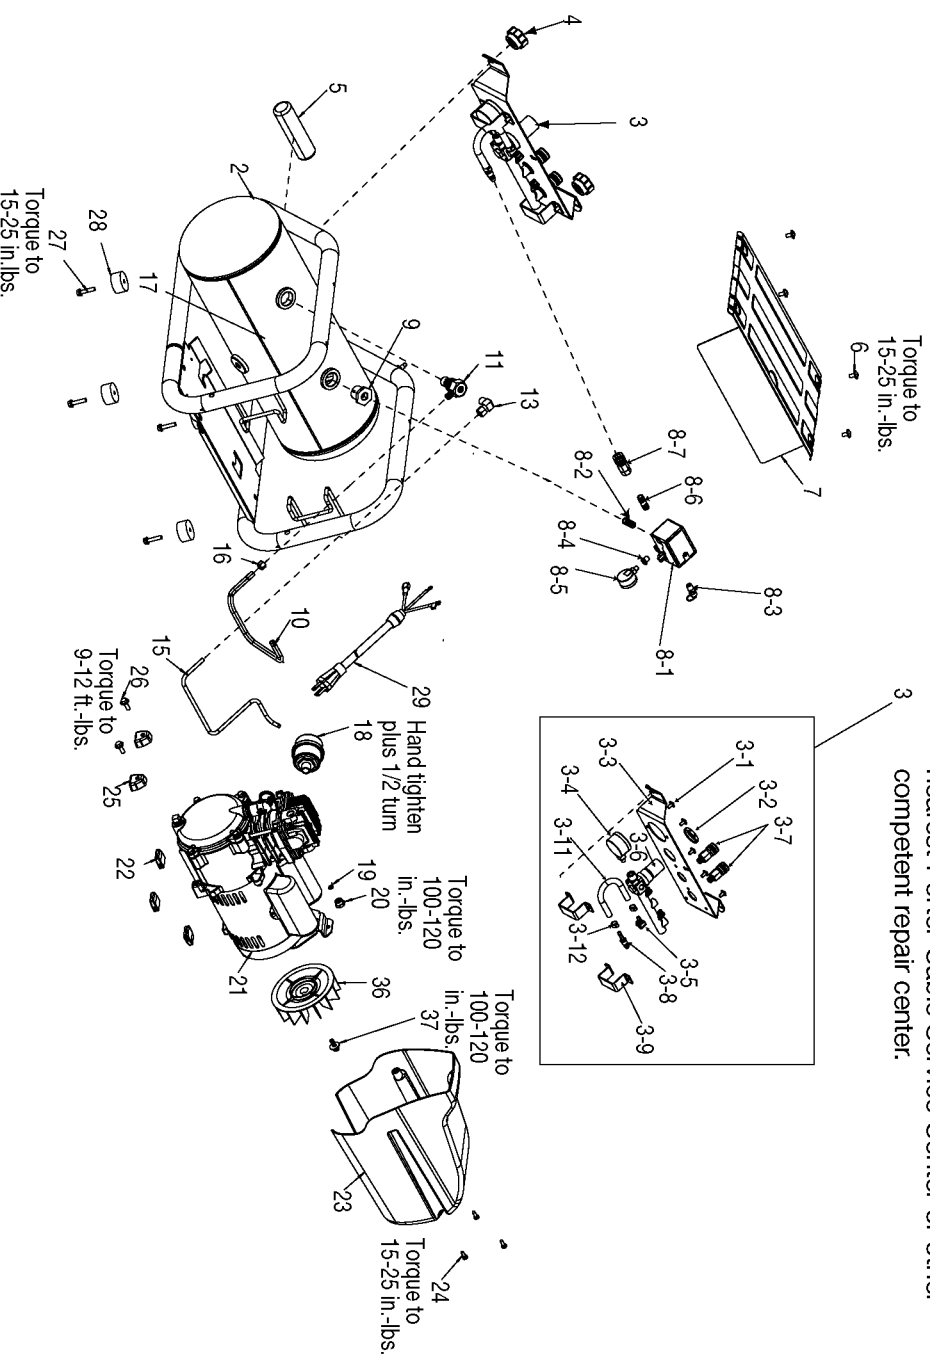

PORTER-CABLE Air Compressor

C3550

WARNING: Electrical repairs should only be attempted by trained repairmen. Contact the nearest Porter-Cable Service Center or other competent repair center.