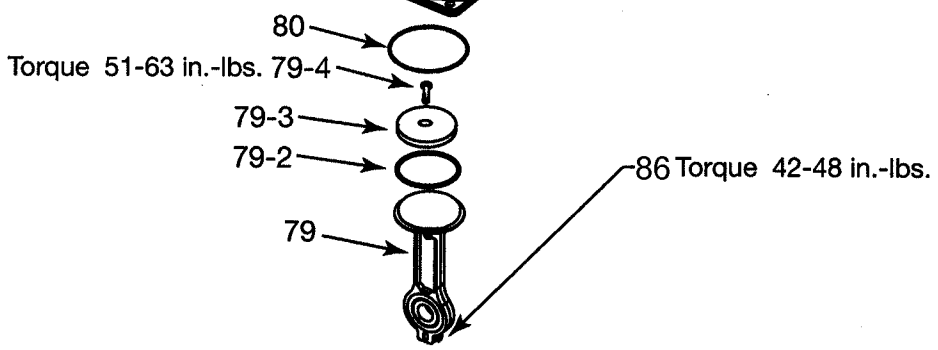

Parts List for C3151 Type 0

Item Number	Part Number	Description	Qty Required
1	000000-00	No Longer Available	1
1	Z-D28461	ASSY MOBILITY BIG DO	1
2	000000-00	No Longer Available	1
3	Z-D28261	CONSOLE ASSEMBLY PL	1
3	D28104	SCREW .250-20X.500 P	10
3	D28499	HOSE 1/4 ID X 7.50 B	1
3	CAC-1206-1	CLAMP HOSE .250 ID H	1
3	D20155	RING REGULATOR HI-FL	1
3	A15486	CONSOLE PANEL	1
3	Z-D28274	GAUGE 2 OD 200PSI 1/	1
3	SSP-537	FITTING 90DEG ELBOW	1
3	N008792	REGULATOR RPR KIT	1
3	A13369	ASSY REGULATOR	1
3	A19513	BODY QC .250 IND .25	1
3	D28103	PLUG QC .250 IND HOS	1
3	000000-00	No Longer Available	1
4	16471	KNOB .313-18 NUT	1
5	D28109	GRIP HANDLE 1 OD FOA	1
6	D29188	SCREW .250-20 X .750	10
7	D28350	COVER BIG DOG PC RED	1
8	Z-D26612	SWITCH PRES 4PORT 12	1
8	N044990	NIPPLE CLOSE 1/4-18	1
8	D20114	VALVE SAFETY 175 .25	1
8	SSP-6021	BUSHING REDUCER 1/8-	1
8	Z-D28275	GAUGE 1.5OD 200PSI 1	1
8	N053094	NIPPLE	1
8	D21109	BODY QC .250 UNIV .2	1