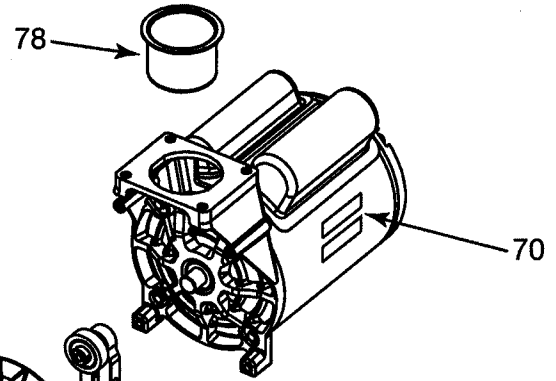

## Parts List for C3151 Type 0

Item Number	Part Number	Description	Qty Required
1	000000-00	No Longer Available	1
1	Z-D28461	ASSY MOBILITY BIG DO	1
2	000000-00	No Longer Available	1
3	Z-D28261	CONSOLE ASSEMBLY PL	1
3	D28104	SCREW .250-20X.500 P	10
3	D28499	HOSE 1/4 ID X 7.50 B	1
3	CAC-1206-1	CLAMP HOSE .250 ID H	1
3	D20155	RING REGULATOR HI-FL	1
3	A15486	CONSOLE PANEL	1
3	Z-D28274	GAUGE 2 OD 200PSI 1/	1
3	SSP-537	FITTING 90DEG ELBOW	1
3	N008792	REGULATOR RPR KIT	1
3	A13369	ASSY REGULATOR	1
3	A19513	BODY QC .250 IND .25	1
3	D28103	PLUG QC .250 IND HOS	1
3	000000-00	No Longer Available	1
4	16471	KNOB .313-18 NUT	1
5	D28109	GRIP HANDLE 1 OD FOA	1
6	D29188	SCREW .250-20 X .750	10
7	D28350	COVER BIG DOG PC RED	1
8	Z-D26612	SWITCH PRES 4PORT 12	1
8	N044990	NIPPLE CLOSE 1/4-18	1
8	D20114	VALVE SAFETY 175 .25	1
8	SSP-6021	BUSHING REDUCER 1/8-	1
8	Z-D28275	GAUGE 1.5OD 200PSI 1	1
8	N053094	NIPPLE	1
8	D21109	BODY QC .250 UNIV .2	1

## Parts List for C3151 Type 0

Item Number	Part Number	Description	Qty Required
72	SSF-615	SCREW .250-20X1.25 U	10
74	AC-0108	FAN 5.75 DIA	1
76	SSF-586	SCREW .250-20X.750 U	10
78	K-0650	KIT COMP RING REPLAC	1
79	KK-4835	KIT CONNECTING ROD L	1
80	SSG-8156	ORING 2.759/2.719ID	1
81	Z-AC-0032	ASSY VALVE PLATE	1
82	ACG-45	ORING P/L HEAD	1
83	D28150	HEAD MACHINED 3/8 NP	1
85	SSF-927	SCREW .250-20X1.125	4
86	SSF-3158-1	SCREW #10-24X.750 TH	1
856	A16642	WARNING LABEL	1
856	N008806	LABEL HOT SURFACE TR	1
856	D28419	LABEL	1