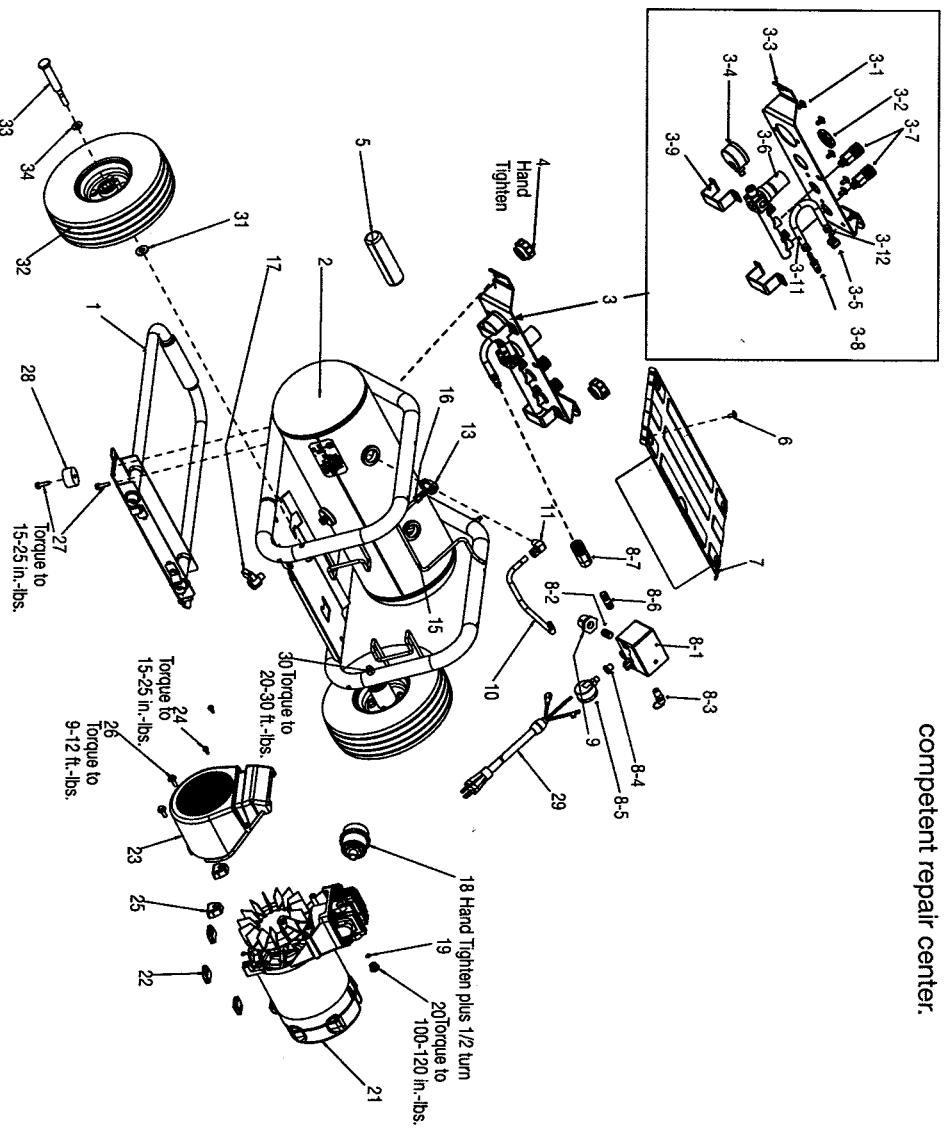

## Parts List for C3151 Type 0

Item Number	Part Number	Description	Qty Required
1	000000-00	No Longer Available	1
1	Z-D28461	ASSY MOBILITY BIG DO	1
2	000000-00	No Longer Available	1
3	Z-D28261	CONSOLE ASSEMBLY PL	1
3	D28104	SCREW .250-20X.500 P	10
3	D28499	HOSE 1/4 ID X 7.50 B	1
3	CAC-1206-1	CLAMP HOSE .250 ID H	1
3	D20155	RING REGULATOR HI-FL	1
3	A15486	CONSOLE PANEL	1
3	Z-D28274	GAUGE 2 OD 200PSI 1/	1
3	SSP-537	FITTING 90DEG ELBOW	1
3	N008792	REGULATOR RPR KIT	1
3	A13369	ASSY REGULATOR	1
3	A19513	BODY QC .250 IND .25	1
3	D28103	PLUG QC .250 IND HOS	1
3	000000-00	No Longer Available	1
4	16471	KNOB .313-18 NUT	1
5	D28109	GRIP HANDLE 1 OD FOA	1
6	D29188	SCREW .250-20 X .750	10
7	D28350	COVER BIG DOG PC RED	1
8	Z-D26612	SWITCH PRES 4PORT 12	1
8	N044990	NIPPLE CLOSE 1/4-18	1
8	D20114	VALVE SAFETY 175 .25	1
8	SSP-6021	BUSHING REDUCER 1/8-	1
8	Z-D28275	GAUGE 1.5OD 200PSI 1	1
8	N053094	NIPPLE	1
8	D21109	BODY QC .250 UNIV .2	1

## Parts List for C3151 Type 0

Item Number	Part Number	Description	Qty Required
72	SSF-615	SCREW .250-20X1.25 U	10
74	AC-0108	FAN 5.75 DIA	1
76	SSF-586	SCREW .250-20X.750 U	10
78	K-0650	KIT COMP RING REPLAC	1
79	KK-4835	KIT CONNECTING ROD L	1
80	SSG-8156	ORING 2.759/2.719ID	1
81	Z-AC-0032	ASSY VALVE PLATE	1
82	ACG-45	ORING P/L HEAD	1
83	D28150	HEAD MACHINED 3/8 NP	1
85	SSF-927	SCREW .250-20X1.125	4
86	SSF-3158-1	SCREW #10-24X.750 TH	1
856	A16642	WARNING LABEL	1
856	N008806	LABEL HOT SURFACE TR	1
856	D28419	LABEL	1