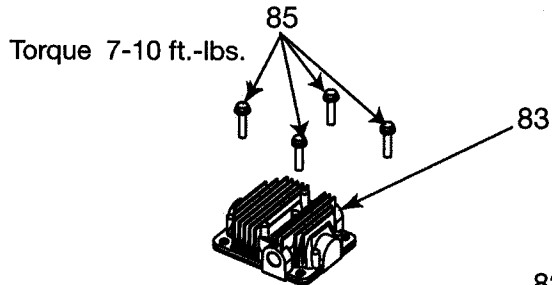

## Parts List for C3151 Type 0

Item Number	Part Number	Description	Qty Required
1	000000-00	No Longer Available	1
1	Z-D28461	ASSY MOBILITY BIG DO	1
2	000000-00	No Longer Available	1
3	Z-D28261	CONSOLE ASSEMBLY PL	1
3	D28104	SCREW .250-20X.500 P	10
3	D28499	HOSE 1/4 ID X 7.50 B	1
3	CAC-1206-1	CLAMP HOSE .250 ID H	1
3	D20155	RING REGULATOR HI-FL	1
3	A15486	CONSOLE PANEL	1
3	Z-D28274	GAUGE 2 OD 200PSI 1/	1
3	SSP-537	FITTING 90DEG ELBOW	1
3	N008792	REGULATOR RPR KIT	1
3	A13369	ASSY REGULATOR	1
3	A19513	BODY QC .250 IND .25	1
3	D28103	PLUG QC .250 IND HOS	1
3	000000-00	No Longer Available	1
4	16471	KNOB .313-18 NUT	1
5	D28109	GRIP HANDLE 1 OD FOA	1
6	D29188	SCREW .250-20 X .750	10
7	D28350	COVER BIG DOG PC RED	1
8	Z-D26612	SWITCH PRES 4PORT 12	1
8	N044990	NIPPLE CLOSE 1/4-18	1
8	D20114	VALVE SAFETY 175 .25	1
8	SSP-6021	BUSHING REDUCER 1/8-	1
8	Z-D28275	GAUGE 1.5OD 200PSI 1	1
8	N053094	NIPPLE	1
8	D21109	BODY QC .250 UNIV .2	1