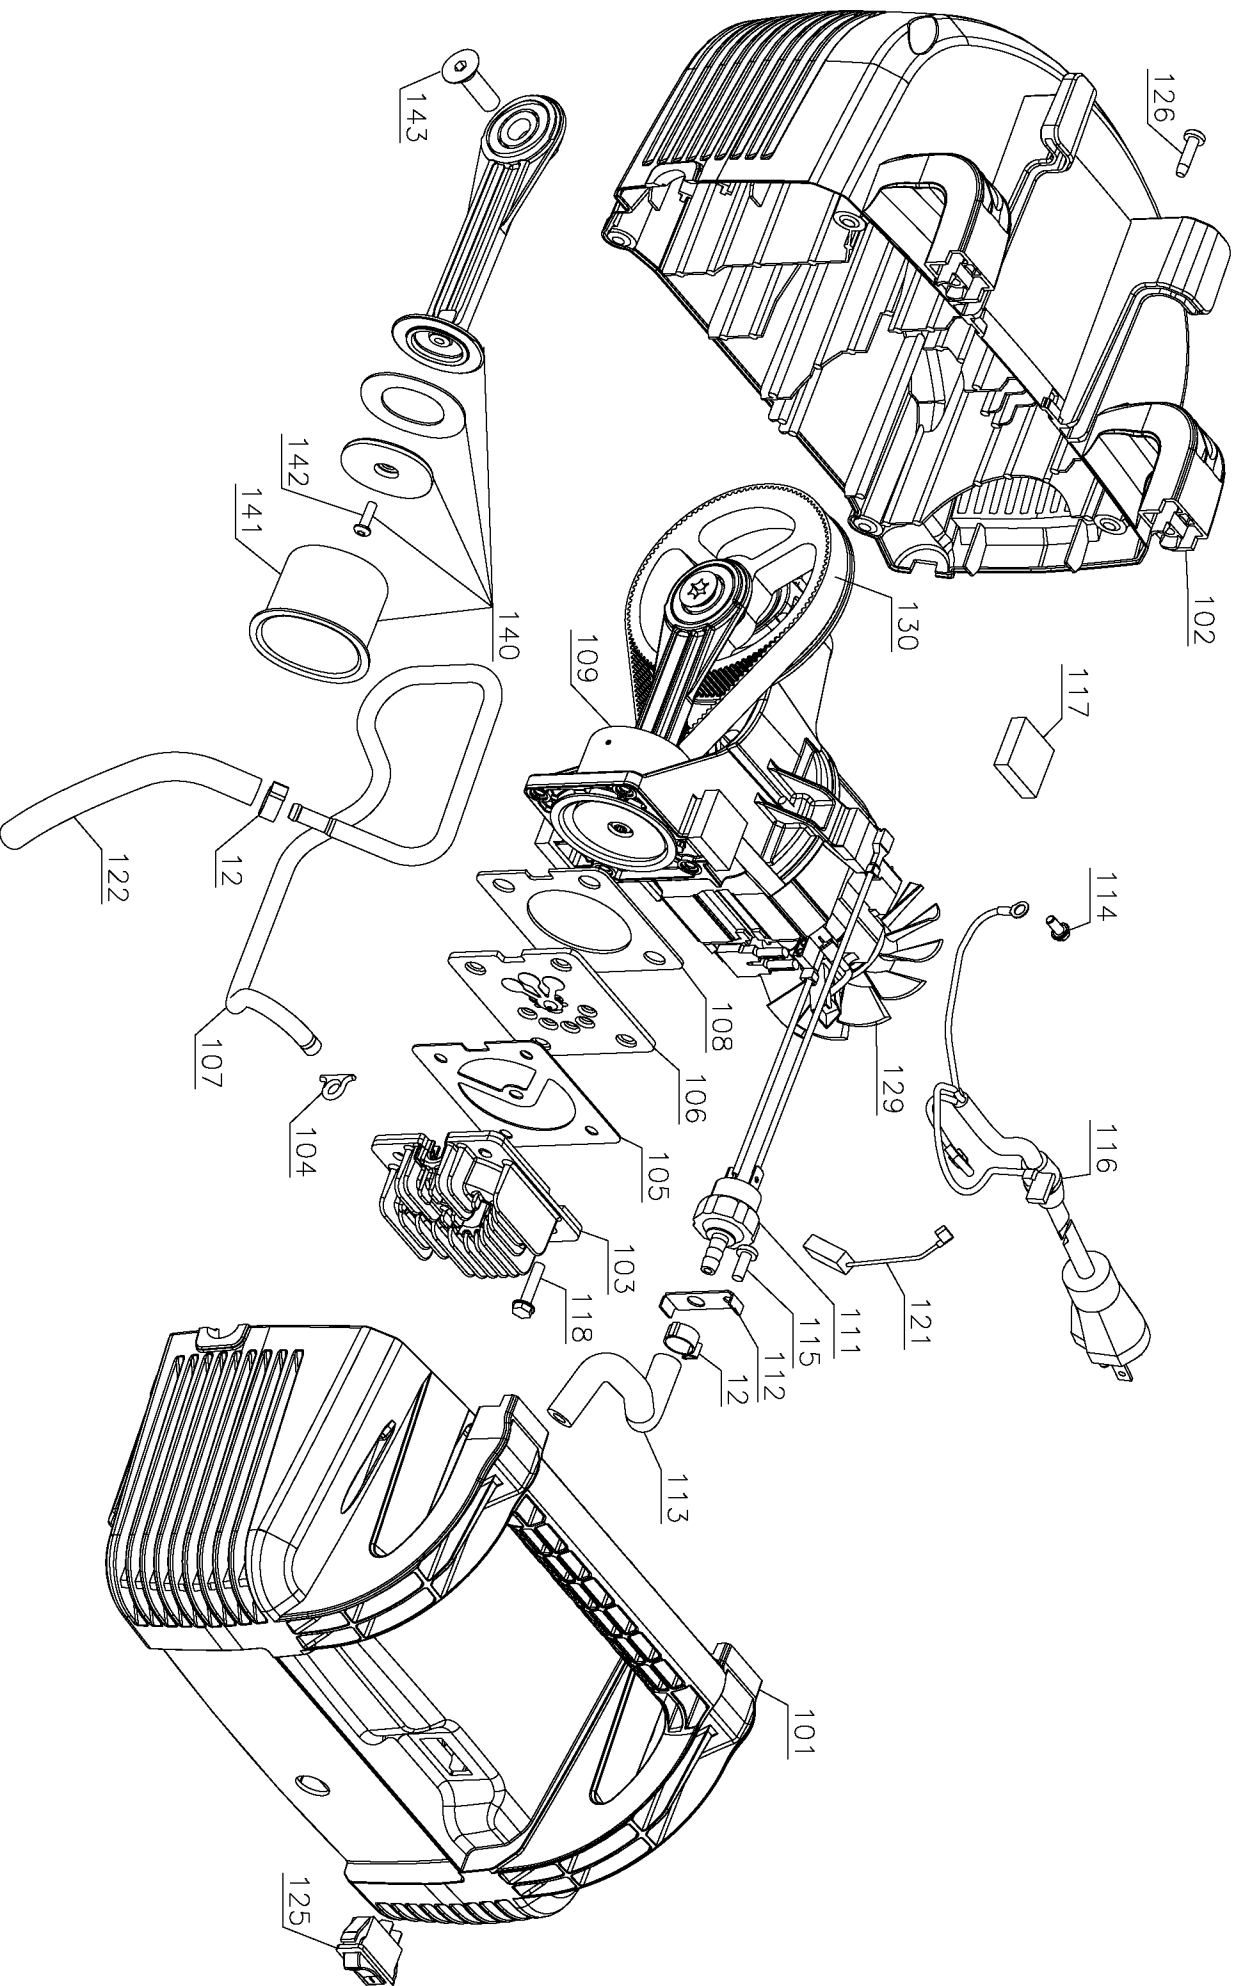

23

Parts List for C2002 Type 9

Item Number	Part Number	Description	Qty Required
2	91895680	SCREW .250-20X.750 H	3
3	D24721	KIT ISOLATOR W/SCREW	3
4	A17987	VALVE SAFETY	1
5	5140160-28	REGULATOR KNOB	1
5	N383162	ASSY MANIFOLD	1
6	A17166	GAUGE	1
7	A17135	GAUGE	1
8	N091499	COVER	1
9	N030621	SCREW	1
11	D27022	VALVE CHECK 1/2NPT X	1
12	CAC-1206-1	CLAMP HOSE .250 ID H	3
15	N286039	DRAIN VALVE	1
17	N355879	NAME PLATE	1
18	N375620	LABEL	1
20	1000003143	LABEL LOGO	1
21	N310415	LABEL	1
23	N225356	WARNING LABEL	1
50	A16182	QUICK CONNECT	2
51	N053094	NIPPLE	1
101	N298258	SHROUD	1
102	N298259	SHROUD	1
103	CAC-1196	HEAD UMC	1
104	N044359	TUBE SEAL	1
105	Z-D24819	GASKET HEAD UMC GRAP	1
106	N017592SV	VALVE PLATE ASSY	1
107	N325439	OUTLET TUBE	1
108	A03865	GASKET UMC	1

Parts List for C2002 Type 9

Item Number	Part Number	Description	Qty Required
109	N087118SV	PUMP ASSEMBLY	1
111	N003307SV	PRESSURE SWITCH	1
112	N105826	BRACKET	1
113	A10162	AIR HOSE	1
114	SUDL-9-1	SCREW #8-32X.375/.34	1
115	SSF-3156	SCREW #10-9X.500 THD	1
116	N137875	POWER CORD	1
117	D25731	ISOLATOR PUMP	5
118	SSF-995	SCREW #10-24X.875 HH	4
121	Z-D27196	BRUSH MOTOR UMC GOLD	1
122	N298402	HOSE	1
125	D28870	SWITCH ROCKER	1
126	N121985	SCREW	9
129	D24595	FAN UMC MOTOR 8MM PL	1
130	AC-0815	BELT TIMING DAYCO	1
140	N036518	CON ROD ASSY	1
141	N036517	CYLINDER KIT	1
142	D21127	SCREW #10-24X.563 PA	1
143	A19123	SCREW	1