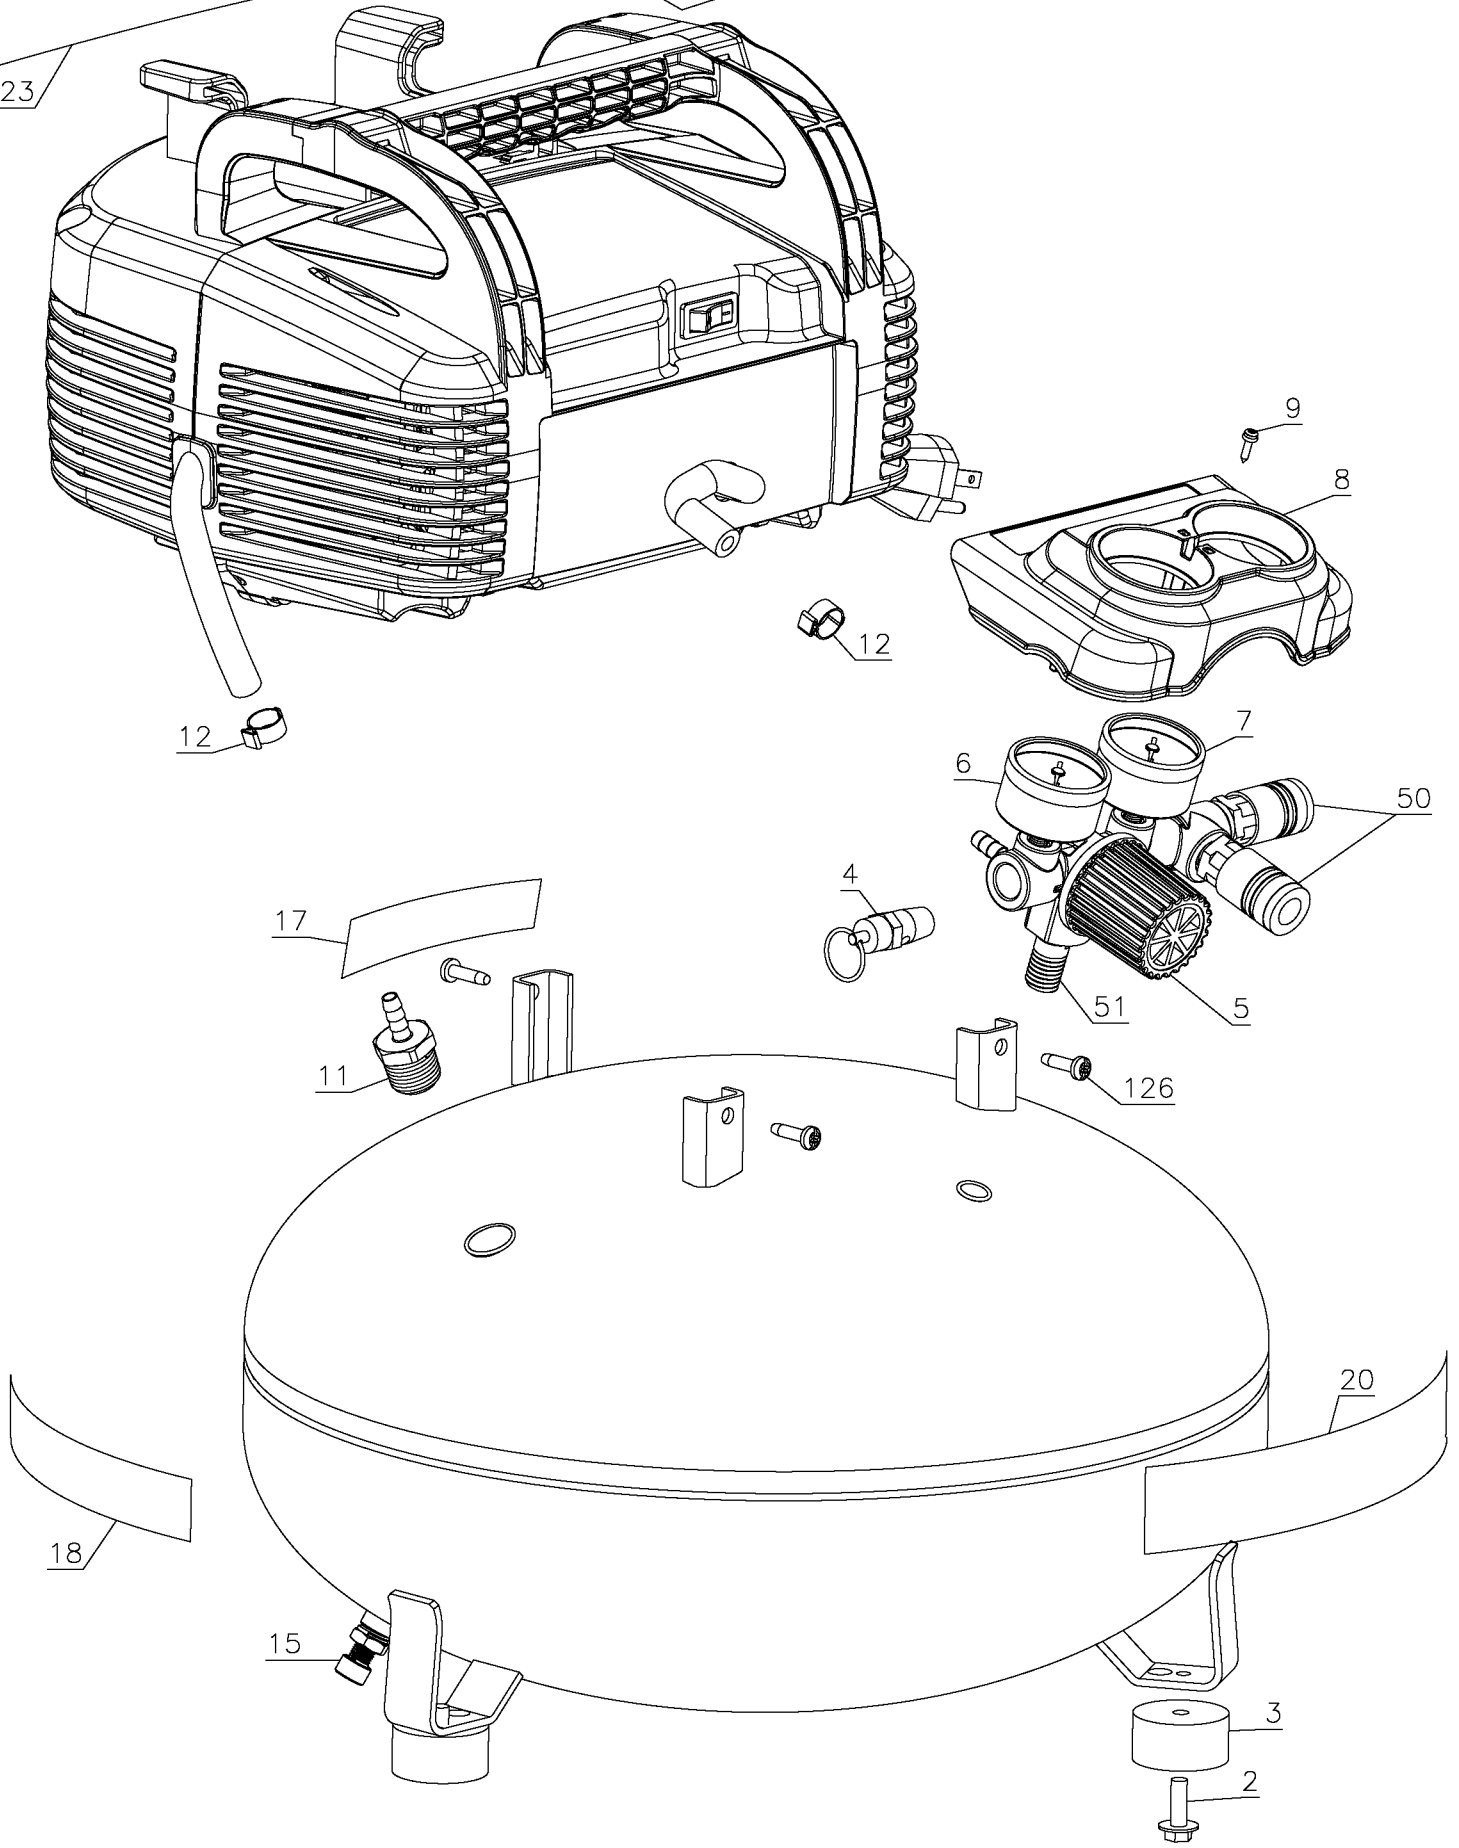

23

Parts List for C2002 Type 9

Item Number	Part Number	Description	Qty Required
2	91895680	SCREW .250-20X.750 H	3
3	D24721	KIT ISOLATOR W/SCREW	3
4	A17987	VALVE SAFETY	1
5	5140160-28	REGULATOR KNOB	1
5	N383162	ASSY MANIFOLD	1
6	A17166	GAUGE	1
7	A17135	GAUGE	1
8	N091499	COVER	1
9	N030621	SCREW	1
11	D27022	VALVE CHECK 1/2NPT X	1
12	CAC-1206-1	CLAMP HOSE .250 ID H	3
15	N286039	DRAIN VALVE	1
17	N355879	NAME PLATE	1
18	N375620	LABEL	1
20	1000003143	LABEL LOGO	1
21	N310415	LABEL	1
23	N225356	WARNING LABEL	1
50	A16182	QUICK CONNECT	2
51	N053094	NIPPLE	1
101	N298258	SHROUD	1
102	N298259	SHROUD	1
103	CAC-1196	HEAD UMC	1
104	N044359	TUBE SEAL	1
105	Z-D24819	GASKET HEAD UMC GRAP	1
106	N017592SV	VALVE PLATE ASSY	1
107	N325439	OUTLET TUBE	1
108	A03865	GASKET UMC	1

Parts List for C2002 Type 9

Item Number	Part Number	Description	Qty Required
109	N087118SV	PUMP ASSEMBLY	1
111	N003307SV	PRESSURE SWITCH	1
112	N105826	BRACKET	1
113	A10162	AIR HOSE	1
114	SUDL-9-1	SCREW #8-32X.375/.34	1
115	SSF-3156	SCREW #10-9X.500 THD	1
116	N137875	POWER CORD	1
117	D25731	ISOLATOR PUMP	5
118	SSF-995	SCREW #10-24X.875 HH	4
121	Z-D27196	BRUSH MOTOR UMC GOLD	1
122	N298402	HOSE	1
125	D28870	SWITCH ROCKER	1
126	N121985	SCREW	9
129	D24595	FAN UMC MOTOR 8MM PL	1
130	AC-0815	BELT TIMING DAYCO	1
140	N036518	CON ROD ASSY	1
141	N036517	CYLINDER KIT	1
142	D21127	SCREW #10-24X.563 PA	1
143	A19123	SCREW	1