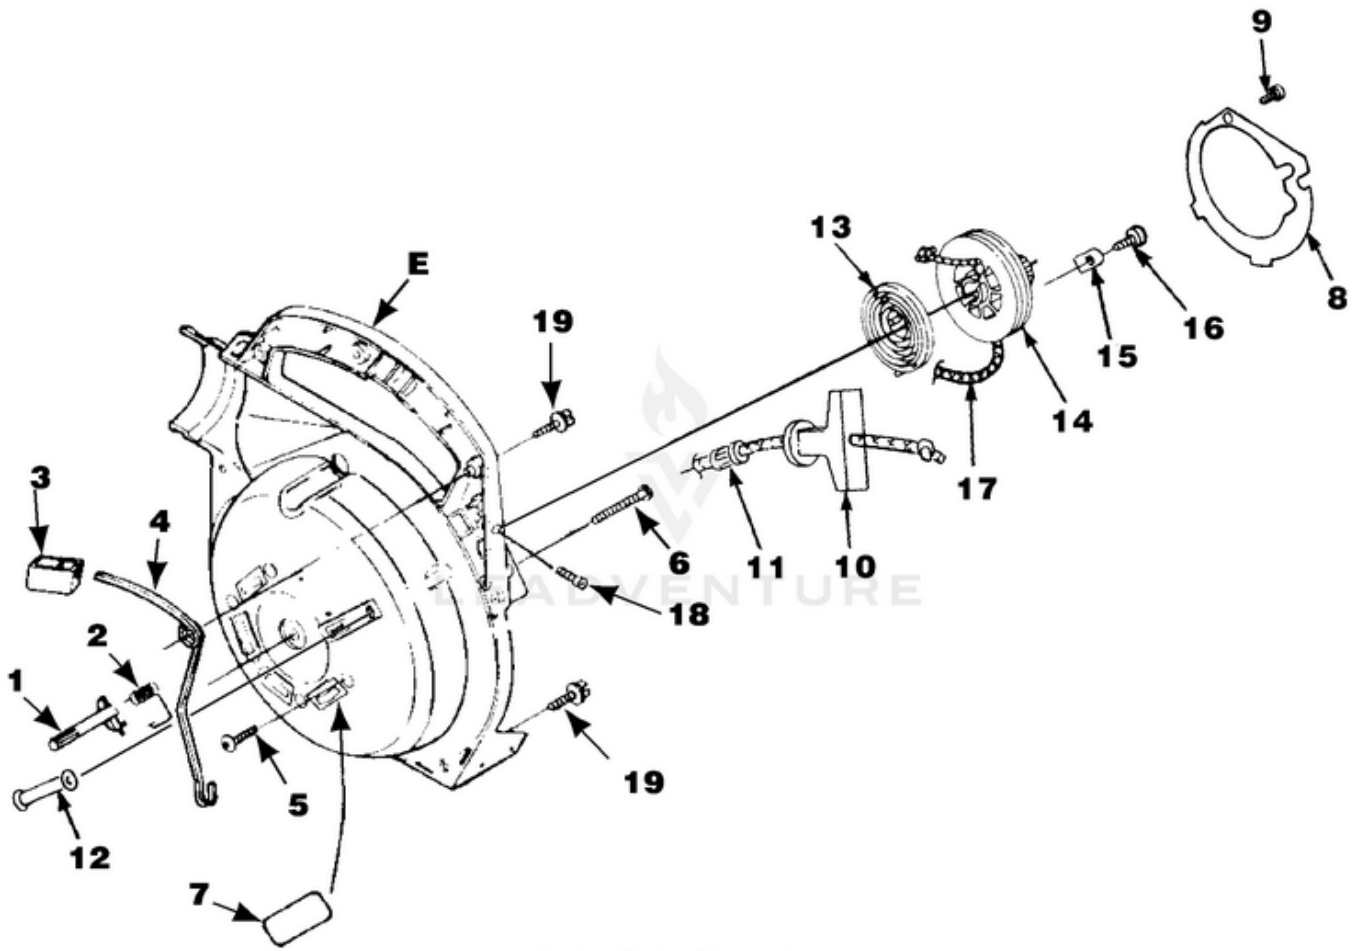

The Backpacker UT-08017-J - Starter

Rendered by LeadVenture, Inc.

Ref #	Part #	Description	Qty	Context Note
1	UP03800	LATCH-Throttle	1	
2	UP03811	SPRING-Throttle Latch	1	
3	UP03798	TRIGGER-Throttle	1	
4	UP03803	LEVER-Throttle	1	
5	UP03406	SCREW-Thread Form. (10-24 X 3/4")	4	Torque Specs 55-60 In/Lbs, 6.2-6.8 Nm.
6	UP03869	SCREW-Thread Form. (#10 X 1 5/8")	1	Torque Specs 20-30 In/Lbs, 2.3-3.4 Nm.
E	UP06792	VOLUTE HOUSING & STARTER	1	Includes items 7-17
7	UP03822	KIT-Sealing	1	
8	UP04279	PLATE-Rotor	1	
9	UP03894	SCREW-Thread Form. (#6 X 1 3/8")	1	Torque Specs 8-12 In/Lbs, .9-1.4 Nm.
10	UP04276	GRIP-Starter	1	
11	UP03910	BUSHING-Starter	1	
12	UP03809	BUSHING-Starter Rope	1	
13	UP03917	SPRING & CONTAINER	1	
14	UP04349	PULLEY-Starter	1	
15	UP03919	BRACKET-Retaining	2	
16	UP03897	SCREW-Thread Form. (#10 X 1/2")	2	Torque Specs 30-40 In/Lbs, 3.4-4.5 Nm.
17	UP03911	ROPE-Starter	1	
18	UP03887	SCREW-Phil. Hd. (8-32 X 5/8")	1	Torque Specs 20-30 In/Lbs, 2.3-3.4 Nm.
19	UP03900	SCREW-Thread Form. (10-24 X 3/4")	6	Torque Specs 20-30 In/Lbs, 2.3-3.4 Nm.