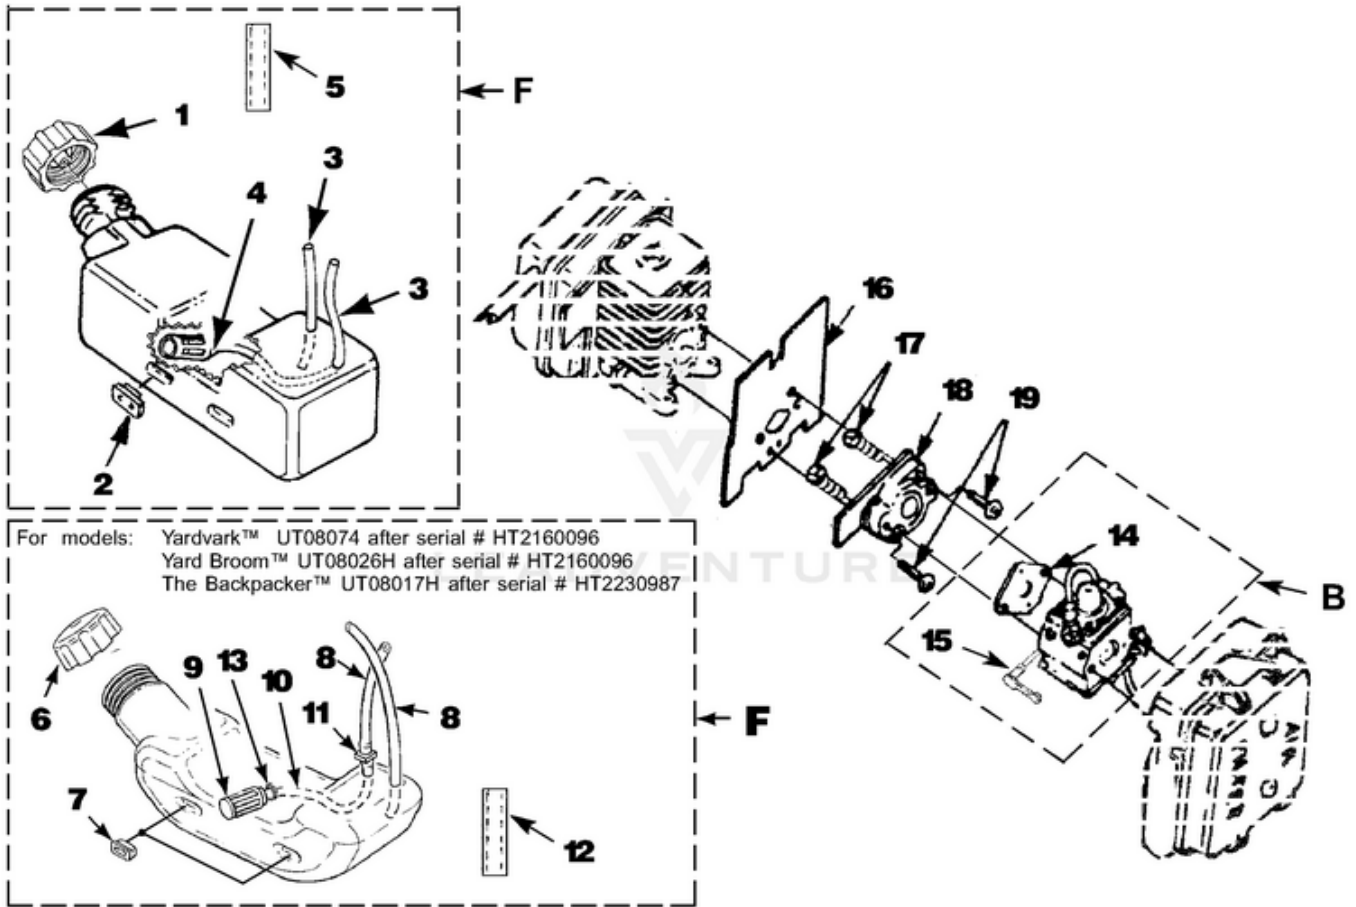

The Backpacker UT-08017-J - Carburetor And Fuel Tank

Rendered by LeadVenture, Inc.

Ref #	Part #	Description	Qty	Context Note
F	UP00136	FUEL TANK KIT	1	Includes items 1-5
1	UP04111	FUEL CAP (1 3/8" Opening)	1	
2	UP03501	BUMPER-Rubber	3	
3	7031032	TUBING-Rubber (8")	2	
4	UP03871	FUEL FILTER	1	
5	4283304	INSULATION-Tubing	1	
F	UP00136	FUEL TANK KIT	1	Includes items 6-13
6	UP00106	FUEL CAP (1 5/8" Opening)	1	
7	UP03501	BUMPER-Rubber	3	
8	UP03825	TUBING-Rubber (8")	2	
9	UP03871	FUEL FILTER	1	
10	UP03905	TUBING-Rubber (8")	1	
11	UP04310	Fitting, Inlet (small for 2.5mm ID fuel line)	1	
	UP03831	Fitting, Inlet (large for 3mm ID fuel line)	1	
12	UP04339	INSULATION-Tubing	1	
13	UP03913	CLAMP	1	
B	UP00651	CARBURETOR KIT	1	Includes items 14-15
14	UP03915	GASKET-Carburetor	1	Also included with Short block & Cylinder Kits.
15	UP03943	LEVER-Choke	1	(Walbro WT419, WT469)
	UP04278	LEVER-Choke	1	(Zama, H39)
B	UP00652	CARBURETOR KIT	1	(BP250's, Backpacker & BP30185); Includes items 14-15
14	UP03916	(GASKET-Carburetor)	1	Also included with Short block & Cylinder Kits.
15	UP03943	LEVER-Choke	1	(Walbro WT419,WT469)
	UP04278	LEVER-Choke	1	(Zama, H39)
B	UP00653	CARBURETOR KIT	1	(UT08026 E, F, G, H, J, UT08011 G, H, J); Includes items 14-15
14	UP03915	GASKET-Carburetor	1	Also included with Short block & Cylinder Kits.
15	UP03941	LEVER-Choke	1	
16	UP04308	GASKET-Heat Dam	1	Also included with Short block & Cylinder Kits.
17	UP04131	SCREW-Thread Form. (10-24 x 1")	2	Torque Specs 30-40 In/Lbs, 3.4-4.5 Nm.
18	UP04348	HEAT DAM	1	
19	UP04140	SCREW, SEMS (10-24 x 1.110)	2	Torque Specs 40-50 In/Lbs, 4.5-5.6 Nm. Required Loctite 262 Red; Also included with Short block & Cylinder Kits.