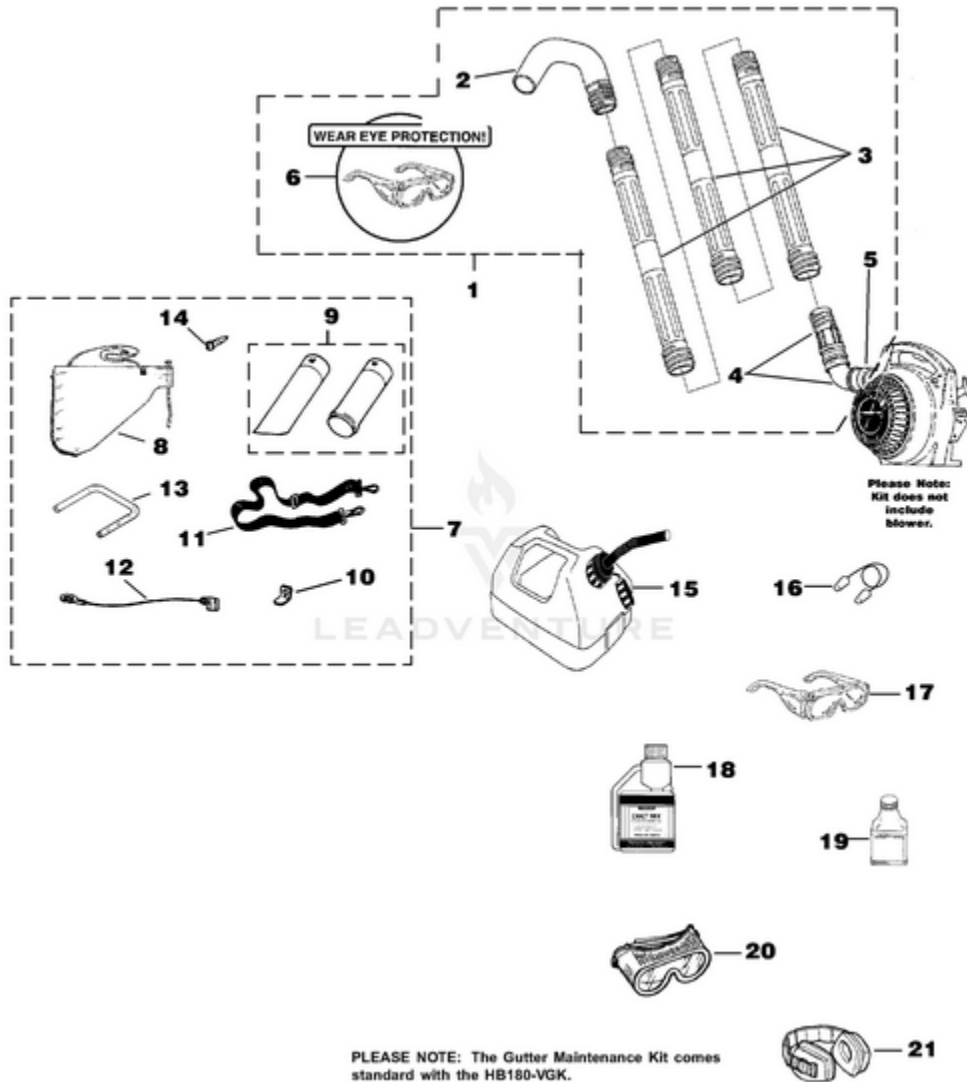

The Backpacker UT-08017-J - Tubes -Accessories

Rendered by LeadVenture, Inc.

Ref #	Part #	Description	Qty	Context Note
1	A02514D	GUTTER MAINTENANCE KIT	1	(HB100's, HB180's, HB25150, HB25150V, HB290's, HB390's); Includes items 2-6
2	UP06830	FULL ELBOW	1	
3	UP05618	STRAIGHT TUBE	3	
4	UP06836	UPPER ELBOW & SWIVEL ADAPTER	1	
5	UP03821	CLAMP w/Fasteners	1	
6	UP06835	SAFETY GLASSES-Clear	1	
7	UP04152	VACUUM KIT	1	(HB180's, HB25150, HB25150V, HB290's, HB390's); Includes items 8-14
8	UP04548	LEAF BAG	1	
9	UP06705	VACUUM TUBE KIT w/ Decal	1	
10	UP03834	TAB-Male	1	
11	UP06723	HARNESS-Shoulder	1	
12	UP03823	LEAD-Ground	1	
13	UP03816	HANDLE	1	
14	UP03889	SCREW	1	
15	A02976A	GAS CAN 1 1/4 Gallon		
16	UP06839	EAR PLUGS		
17	UP06835	SAFETY GLASSES-Clear		
18	01231D	EXACT MIX(TM) Oil - 1 pint (50:1)		
19	08581	EXACT MIX(TM) Oil - 2.6 oz. (50:1)		
20	UP06778	GOGGLES		
21	UP07694	EAR PROTECTORS