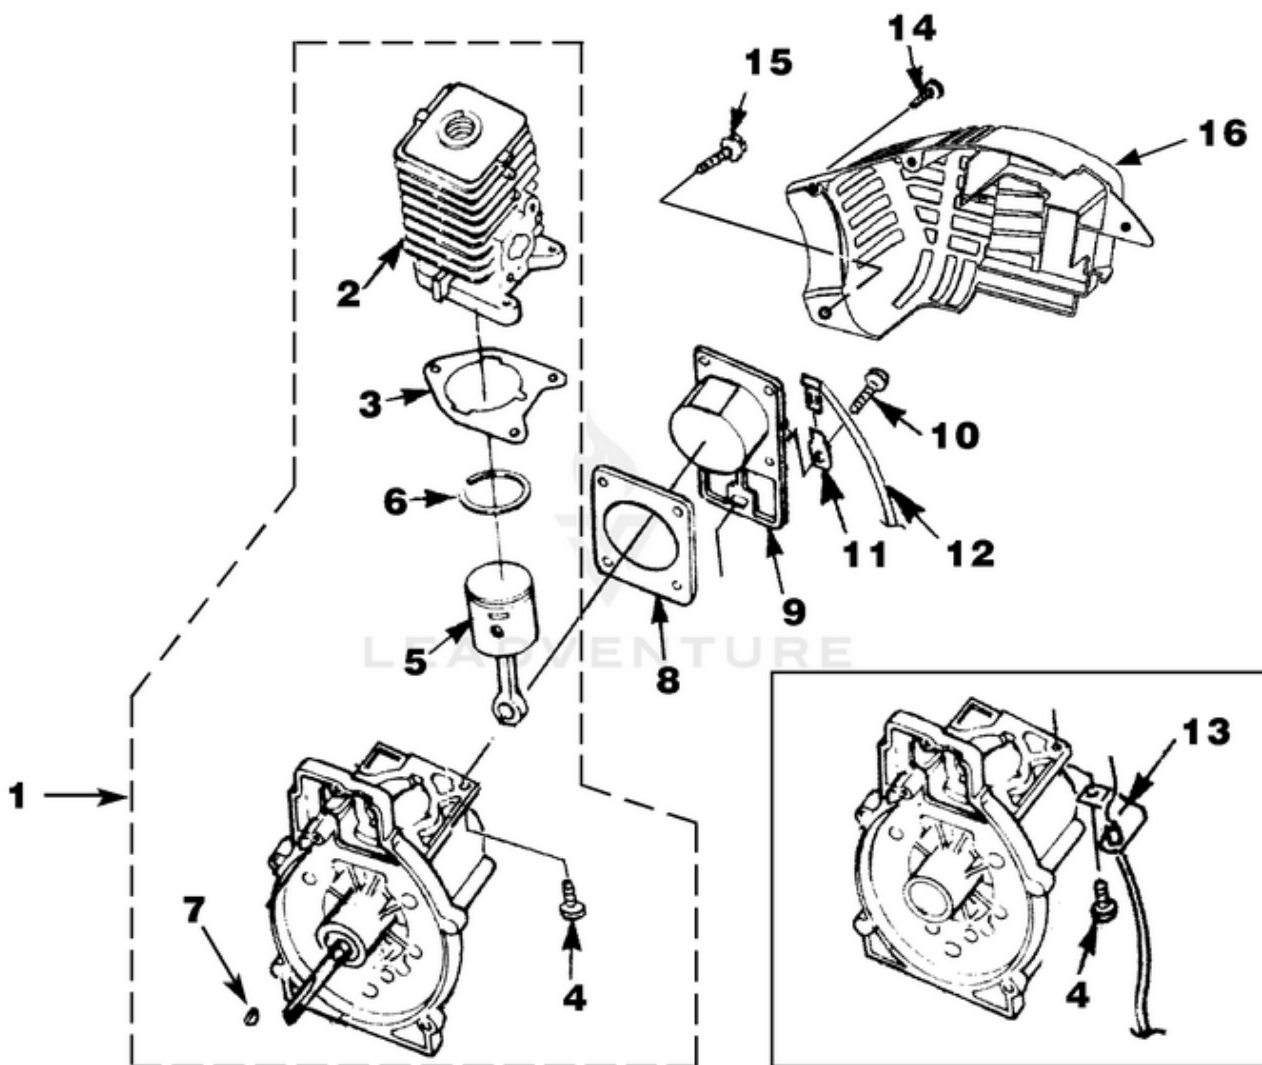

The Backpacker UT-08017-J - Engine Internal

Rendered by LeadVenture, Inc.

Ref #	Part #	Description	Qty	Context Note
1	UP03121	SHORT BLOCK W/ Rotor (30cc)	1	Includes items 2-7
2	UP07146	30 CC CYLINDER KIT	1	Includes items 3-4
3	UP03857	GASKET-Cylinder	1	Also Included with Short Block & Cylinder Kits
4	UP04345	SCREW, SEMS (12-24 x 3/4)	3	Torque Specs 55-65 In/Lbs, 6.2-7.3 Nm. Required Loctite 262 Red
5	UP03366	30 CC PISTON & ROD	1	Includes item 6
6	UP03837	RING-Piston	2	Ring for single ring 30CC piston is 04933.
7	UP03874	KEY-Woodruff	1	
	UP03817	GASKET-Muffler	1	(Not Shown)
1	UP03123	SHORT BLOCK W/ Rotor (25cc)	1	Includes items 2-7
2	UP04136	25 CC CYLINDER KIT	1	Includes items 3-4
3	UP03857	GASKET-Cylinder	1	
4	UP04345	SCREW, SEMS (12-24 x 3/4)	3	Torque Specs 55-65 In/Lbs, 6.2-7.3 Nm. Required Loctite 262 Red
5	UP00768	25 CC PISTON & ROD	1	Includes item 6
6	UP03838	RING-Piston	1	
7	UP03874	KEY-Woodruff	1	
	UP03817	GASKET-Muffler	1	(Not Shown)
8	UP04335	GASKET-Crankcase	1	Torque Specs 55-65 In/Lbs, 6.2-7.3 Nm. Required Loctite 262 Red; Also Included with Short Block & Cylinder Kits
9	UP04336	CRANKCASE COVER-Stamped Steel	1	
10	UP04295	SCREW, SEMS (10-24 x .56)	4	(Use with stamped steel c/case cover); Also Included with Short Block & Cylinder Kits
9	UP03914	CRANKCASE COVER-Aluminum	1	
10	UP04277	SCREW, SEMS (10-24 x .810)	4	(Use with aluminum c/case cover); Also Included with Short Block & Cylinder Kits
11	UP03834	TAB-Male	1	
12	UP04302	CABLE-Throttle w/ Ignition Leads	1	(BP250's, Backpacker & BP30185)
13	UP04296	CABLE BRACKET	1	(BP250's, Backpacker & BP30185)
14	UP03893	SCREW-Thread Form. (#8 X 1/2")	3	Torque Specs 8-12 In/Lbs, .9-1.4 Nm.
15	UP03900	SCREW-Thread Form. (#10 X 3/4")	6	Torque Specs 20-30 In/Lbs, 2.3-3.4 Nm.
16	UP06522	SHROUD	1	
	UP06779	SHROUD-Flocked	1	(HB180-VI, HB390-VI)