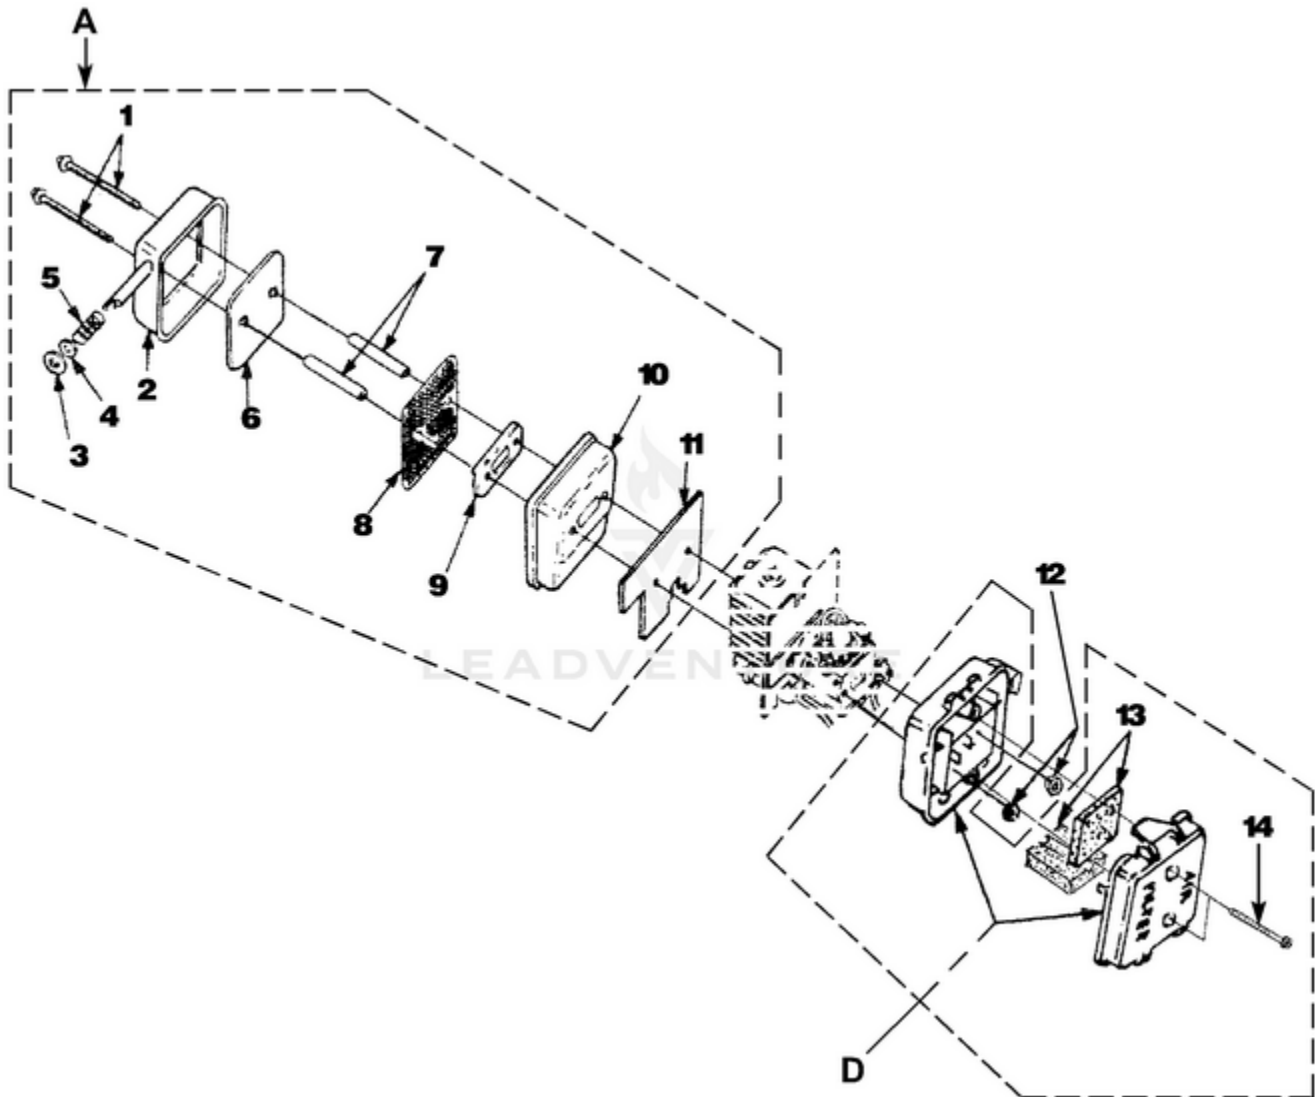

The Backpacker UT-08017-J - Muffler And Air Cleaner

Rendered by LeadVenture, Inc.

Ref #	Part #	Description	Qty	Context Note
A	UP04486	MUFFLER-Complete	1	Includes items 1-11
1	UP03902	SCREW-Sems Hex Hd. (10-24 x 2 1/2")	2	Torque Specs 40-50 In/Lbs, 4.5-5.6 Nm.
2	UP03810	MUFFLER COVER	1	
3	UP03813	WASHER-Insulating	1	
4	UP03901	WASHER-Flat	1	
5	UP03814	SPRING-Compression	1	
6	UP04289	DEFLECTOR-Muffler	1	
7	UP03860	SPACER-Muffler	1	
8	UP03815	SCREEN-Spark Arrestor	1	
9	UP03918	PLATE-Reinforcing	1	
10	UP04305	BODY-Muffler	1	
11	UP03817	GASKET-Muffler	1	Also included with Short block & Cylinder Kits.
12	UP03885	NUT-Hex (10-24)	2	Torque Specs 30-40 In/Lbs, 3.4-4.5 Nm.
D	UP00011	AIR FILTER KIT	1	Includes items 13-14
13	UP00012	AIR FILTER	1	
14	UP03890	SCREW-Thd. Form. (#8-16 x 3/4")	2	Torque Specs 30-40 In/Lbs, 3.4-4.5 Nm.