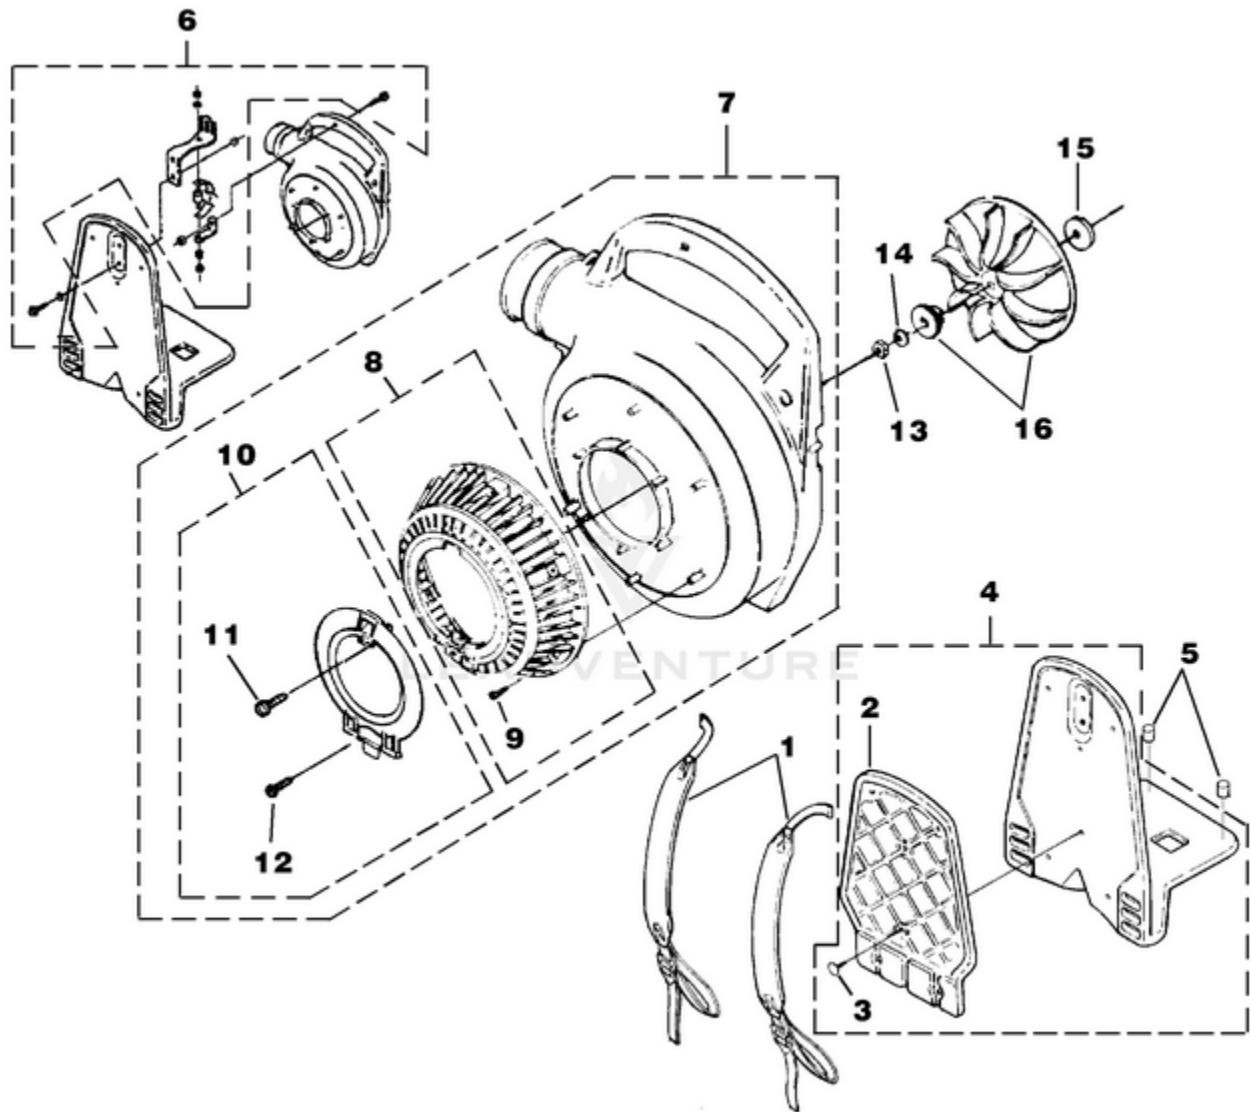

The Backpacker UT-08017-J - Back Pack, Tube Kit & Handle

Rendered by LeadVenture, Inc.

Ref #	Part #	Description	Qty	Context Note
1	UP03829	HARNESS-Shoulder	2	
4	UP04405	FRAME-Blower	1	
2	UP06884	PAD-Foam	1	
3	UP03830	CLIP-Push	6	
5	UP03826	VIBRATION ISOLATOR	2	(One included in #6 kit)
6	UP06885	VIBRATION ISOLATOR KIT	1	
7	UP03861	VOLUTE HOUSING KIT	1	Includes items 8-12
8	UP06720	BLOWER VAC GRILLE KIT	1	Includes item 9
9	UP03894	SCREW-Thread Form. (#6 X 3/8")	6	Torque Specs 8-12 In/Lbs, .9-1.4 Nm.
10	UP06613	ACCESS DOOR KIT	1	Includes items 11-12
11	UP03888	SCREW-Thread Rolling (#10 X 5/8")	1	Torque Specs 10-20 In/Lbs, 1.1-2.3 Nm.
12	UP03893	SCREW-Thread Form. (#8 X 1/2")	1	Torque Specs 8-12 In/Lbs, .9-1.4 Nm.
13	UP03884	NUT-Hex (3/8-24)	1	Torque Specs 130-150 In/Lbs, 14.7-17.0 Nm.
14	UP03835	WASHER-Bellville (3/8")	1	
15	UP03836	WASHER-Flat	2	
16	UP06826	BLOWER FAN KIT	1