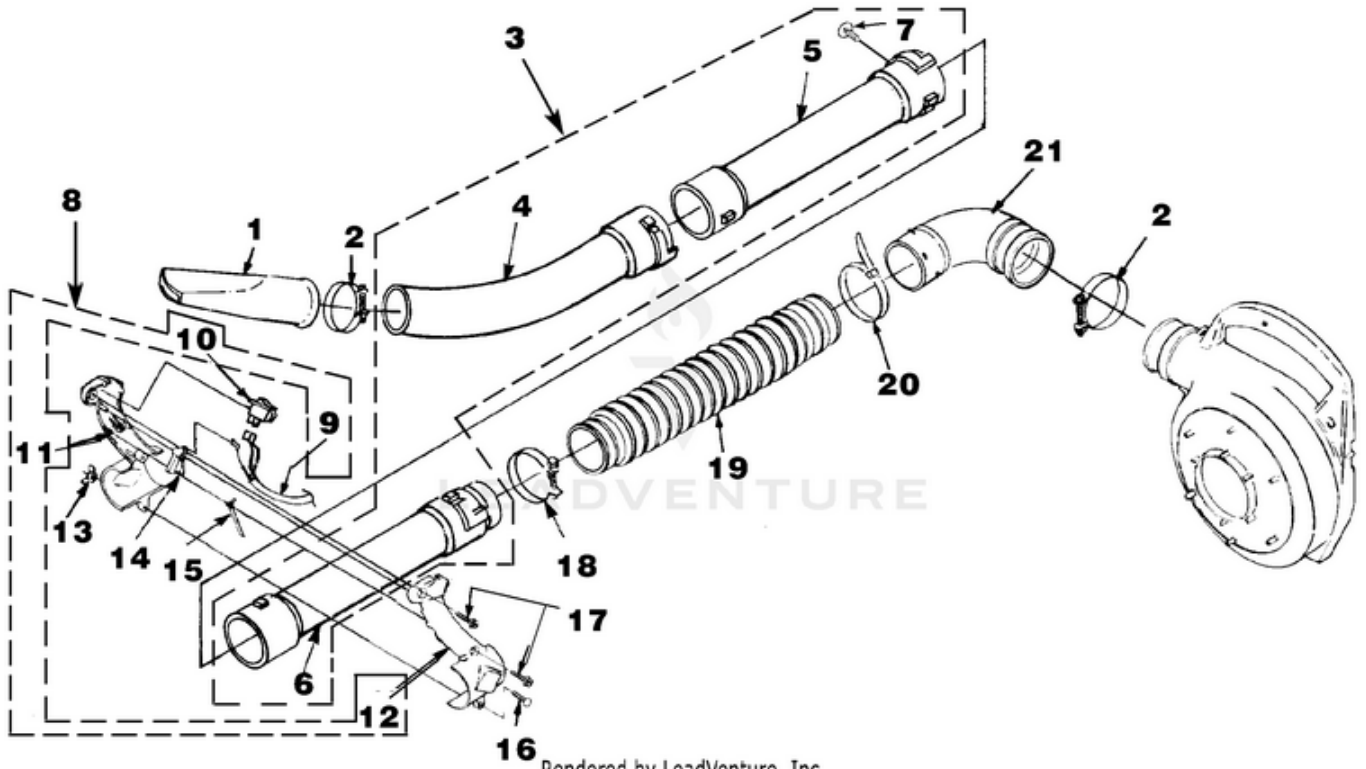

The Backpacker UT-08017-J - Starter

Rendered by LeadVenture, Inc.

Ref #	Part #	Description	Qty	Context Note
1	UP03800	LATCH-Throttle	1	
2	UP03811	SPRING-Throttle Latch	1	
3	UP03798	TRIGGER-Throttle	1	
4	UP03803	LEVER-Throttle	1	
5	UP03406	SCREW-Thread Form. (10-24 X 3/4")	4	Torque Specs 55-60 In/Lbs, 6.2-6.8 Nm.
6	UP03869	SCREW-Thread Form. (#10 X 1 5/8")	1	Torque Specs 20-30 In/Lbs, 2.3-3.4 Nm.
E	UP06792	VOLUTE HOUSING & STARTER	1	Includes items 7-17
7	UP03822	KIT-Sealing	1	
8	UP04279	PLATE-Rotor	1	
9	UP03894	SCREW-Thread Form. (#6 X 1 3/8")	1	Torque Specs 8-12 In/Lbs, .9-1.4 Nm.
10	UP04276	GRIP-Starter	1	
11	UP03910	BUSHING-Starter	1	
12	UP03809	BUSHING-Starter Rope	1	
13	UP03917	SPRING & CONTAINER	1	
14	UP04349	PULLEY-Starter	1	
15	UP03919	BRACKET-Retaining	2	
16	UP03897	SCREW-Thread Form. (#10 X 1/2")	2	Torque Specs 30-40 In/Lbs, 3.4-4.5 Nm.
17	UP03911	ROPE-Starter	1	
18	UP03887	SCREW-Phil. Hd. (8-32 X 5/8")	1	Torque Specs 20-30 In/Lbs, 2.3-3.4 Nm.
19	UP03900	SCREW-Thread Form. (10-24 X 3/4")	6	Torque Specs 20-30 In/Lbs, 2.3-3.4 Nm.

The Backpacker UT-08017-J - Tubes

Rendered by LeadVenture, Inc.

Ref #	Part #	Description	Qty	Context Note
1	UP05582	NOZZLE-Sweeper	1	
2	UP03821	CLAMP	2	
3	UP05582	BLOWER TUBE KIT	1	Includes items 4-7
4	UP00876	TUBE-Elbow	1	
5	UP00875	TUBE-Straight	1	
6	UP00874	TUBE-Upper	1	
7	UP04299	CLIP-Push	4	
8	UP03794	HANDLE & SWITCH KIT	1	Includes items 9-12
9	UP04302	ELECTRICAL LEAD w/Terminal	1	
10	UP03833	SWITCH	1	
11	UP04300	HANDLE-Control (Right)	1	
12	UP04301	HANDLE-Control (Left)	1	
13	UP03886	NUT - Wing (10-24)	1	
14	UP04346	TRIGGER	1	
15	UP03908	LATCH-Trigger	1	
16	UP03892	BOLT-Rib Neck, Rnd. Hd. (10-24 X 7/8")	1	
17	UP03900	SCREW-Thread Form. (10-14 X 3/4")	2	Torque Specs 20-30 In/Lbs, 2.3-3.4 Nm.
18	UP03819	CLAMP (#87)	1	
19	UP03827	BELLOWS-Plastic	1	
20	UP04568	CABLE-Tie	1	
21	UP04297	ELBOW-Curved	1	