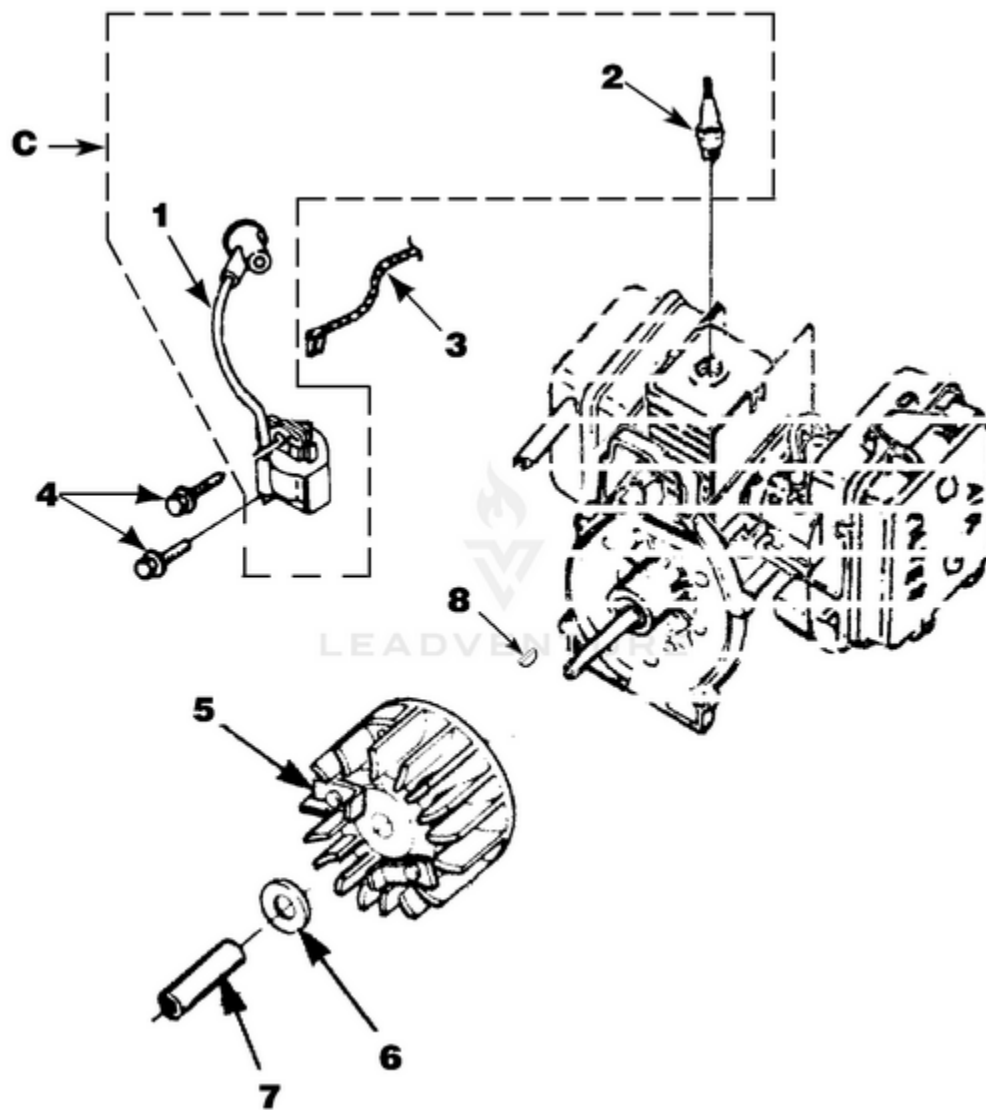

The Backpacker UT-08017-J - Ignition With Rotor

Rendered by LeadVenture, Inc.

Ref #	Part #	Description	Qty	Context Note
C	UP03858	IGNITION KIT w/ Module	1	Includes items 1-2
1	UP03868	TERMINAL-Hi-Tension	1	
2	UP03883	SPARK PLUG (RDJ-7Y)	1	Torque Specs 120-180 In/Lbs, 13.6-20.3 Nm.
3	A03924	LEAD-Electrical	1	(BP250's, Backpacker & BP30185)
4	UP03896	SCREW-Thread Form. (8-32 x 1")	2	Torque Specs 30-40 In/Lbs, 3.4-4.5 Nm. Required Loctite 242 Blue
5	UP03009	ROTOR & STARTER PAWLS	1	
6	UP03906	WASHER-Flat	1	
7	UP03854	SPACER-Fan	1	
8	UP03874	KEY-Woodruff	1