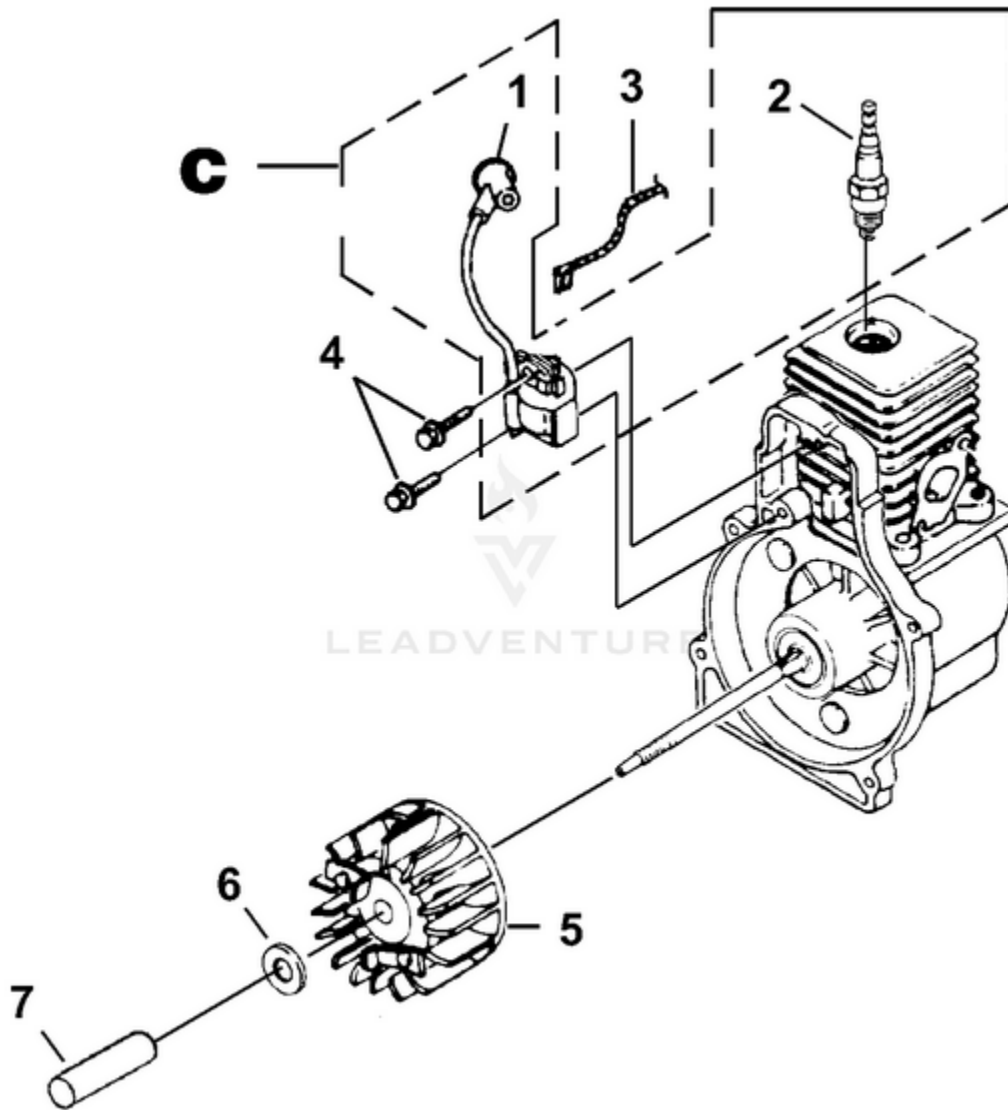

BackPacker Blower Eco Power UT-08115 08115-UT BackPacker Blower Eco Power UT-08115 BackPacker Blower Eco Power - Ignition With Rotor

Rendered by LeadVenture, Inc.

Ref #	Part #	Description	Qty
C	UP06784	IGNITION KIT w/ Module	1
1	UP03868	TERMINAL-Hi-Tension	1
2	UP05875	SPARK PLUG	1
3	UP06782	CABLE-Throttle w/Ignition Leads (Back Packer)	1
	UP08026	Lead-Ignition to Switch (Yard Sweeper)	1
4	UP03896	SCREW-Thread Form. (8-32 x 1")	2
5	UP07817	ROTOR & STARTER PAWLS	1
6	UP03906	WASHER-Flat	1
7	UP03854	SPACER-Fan	1