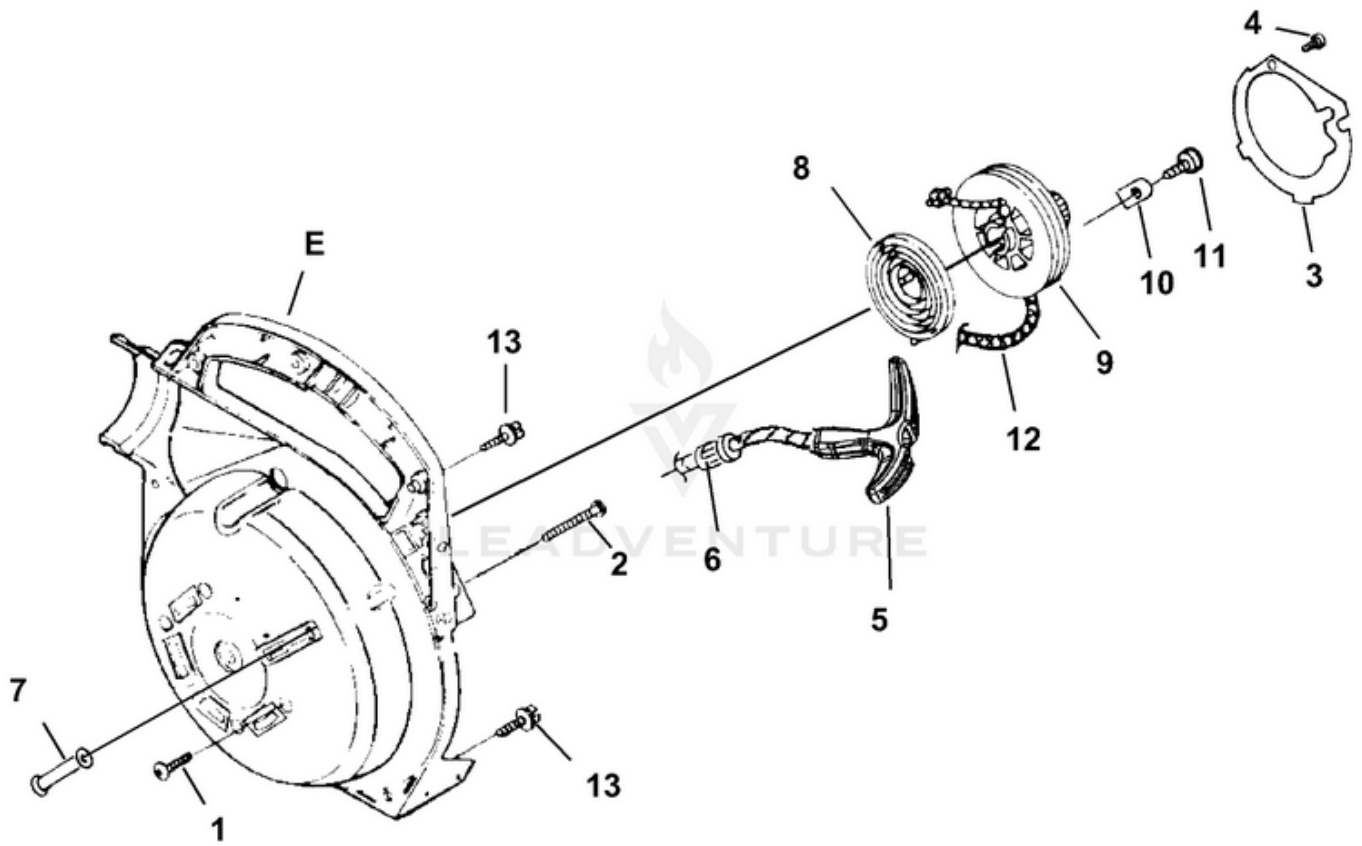

BackPacker Blower Eco Power UT-08115 08115-UT BackPacker Blower Eco Power UT-08115 BackPacker Blower Eco Power - Starter

Rendered by LeadVenture, Inc.

Ref #	Part #	Description	Qty
1	UP03406	SCREW-Thread Form. (10-24 X 3/4")	4
2	UP03869	SCREW-Thread Form. (#10 X 1 5/8")	1
E	UP07165	VOLUTE HOUSING & STARTER	1
3	UP04279	PLATE-Rotor	1
4	UP03894	SCREW-Thread Form. (#6 X 1 3/8")	1.
5	UP03026	GRIP-Starter (Yellow)	1
6	UP03910	BUSHING-Starter	1
7	UP03809	GUIDE-Starter Rope	1
8	UP03917	SPRING & CONTAINER	1
9	UP04349	PULLEY-Starter	1
10	UP03919	BRACKET-Retaining	2
11	UP03897	SCREW-Thread Form. (#10 X 1/2")	2
12	UP03911	ROPE-Starter	1
13	UP03900	SCREW-Thread Form. (10-24 X 3/4")	5