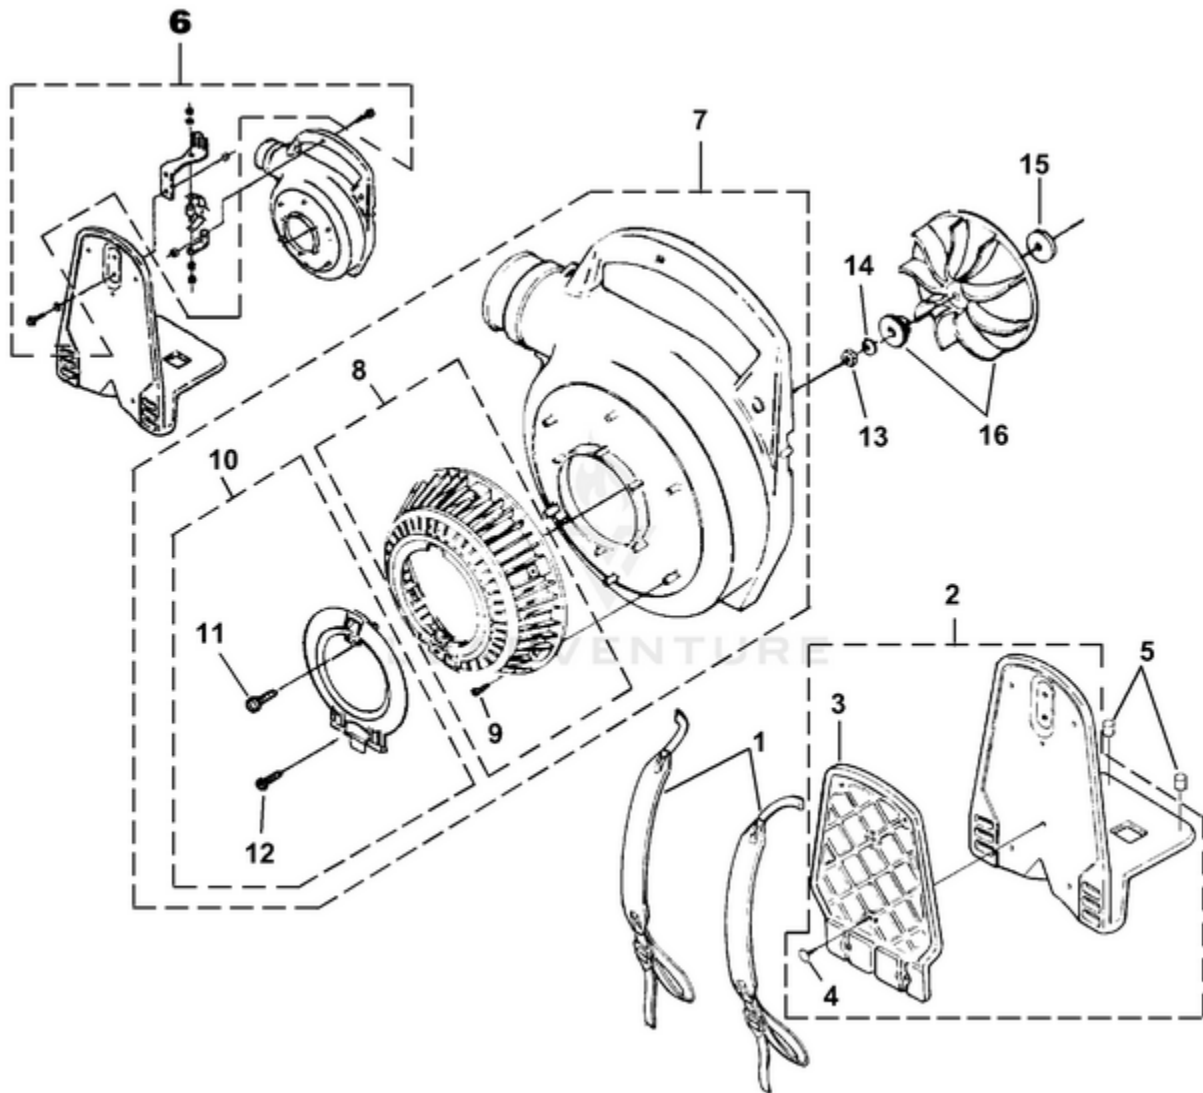

BackPacker Blower Eco Power UT-08115 08115-UT BackPacker Blower Eco Power UT-08115 BackPacker Blower Eco Power - Back Pack, Tube Kit & Handle

Rendered by LeadVenture, Inc.

<b>Ref #</b>	<b>Part #</b>	<b>Description</b>	<b>Qty</b>
1	UP03829	HARNESS-Shoulder	2
2	UP04405	FRAME-Blower	1
3	UP06884	PAD-Foam	1
4	UP03830	CLIP-Push	6
5	UP03826	VIBRATION ISOLATOR	2
6	UP06885	VIBRATION ISOLATOR KIT	1
7	UP03861	VOLUTE HOUSING KIT	1
8	UP06720	BLOWER VAC GRILLE KIT	1
9	UP03894	SCREW-Thread Form. (#6 X 3/8")	6
10	UP06613	ACCESS DOOR KIT	1
11	UP03888	SCREW-Thread Rolling (#10 X 5/8")	1
12	UP03893	SCREW-Thread Form. (#8 X 1/2")	1
13	UP03884	NUT-Hex (3/8-24)	1
14	UP03835	WASHER-Bellville (3/8")	1
15	UP03836	WASHER-Flat	2
16	UP06826	BLOWER FAN KIT	1

BackPacker Blower Eco Power UT-08115 08115-UT BackPacker Blower Eco Power UT-08115 BackPacker Blower  
Eco Power - Engine Internal

Rendered by LeadVenture, Inc.

Ref #	Part #	Description	Qty
1	UP07815	SHORT BLOCK (25cc)	1
2	UP06348	25 CC CYLINDER KIT	1
3	UP03857	GASKET-Cylinder	1
4	UP04345	SCREW, SEMS (12-24 x 3/4)	3
5	UP06347	25 CC PISTON & ROD	1
6	UP06346	RING-Piston	1
7	UP00019	CRANKCASE COVER-Stamped Steel	1
8	UP03862	GASKET-Crankcase	1
9	UP04295	SCREW, SEMS (10-24 x .56)	4
10	UP03834	TAB-Male	1
11	UP06782	CABLE-Throttle w/Ignition Leads (Back Packer)	1
12	UP04296	CABLE BRACKET (Back Packer)	1
13	UP08027	Lead-Ground to Switch (Yard Sweeper)	1
14	UP03893	SCREW-Thread Form. (#8 X 1/2")	3
15	UP03900	SCREW-Thread Form. (#10 X 3/4")	1
16	UP06718	SHROUD	1