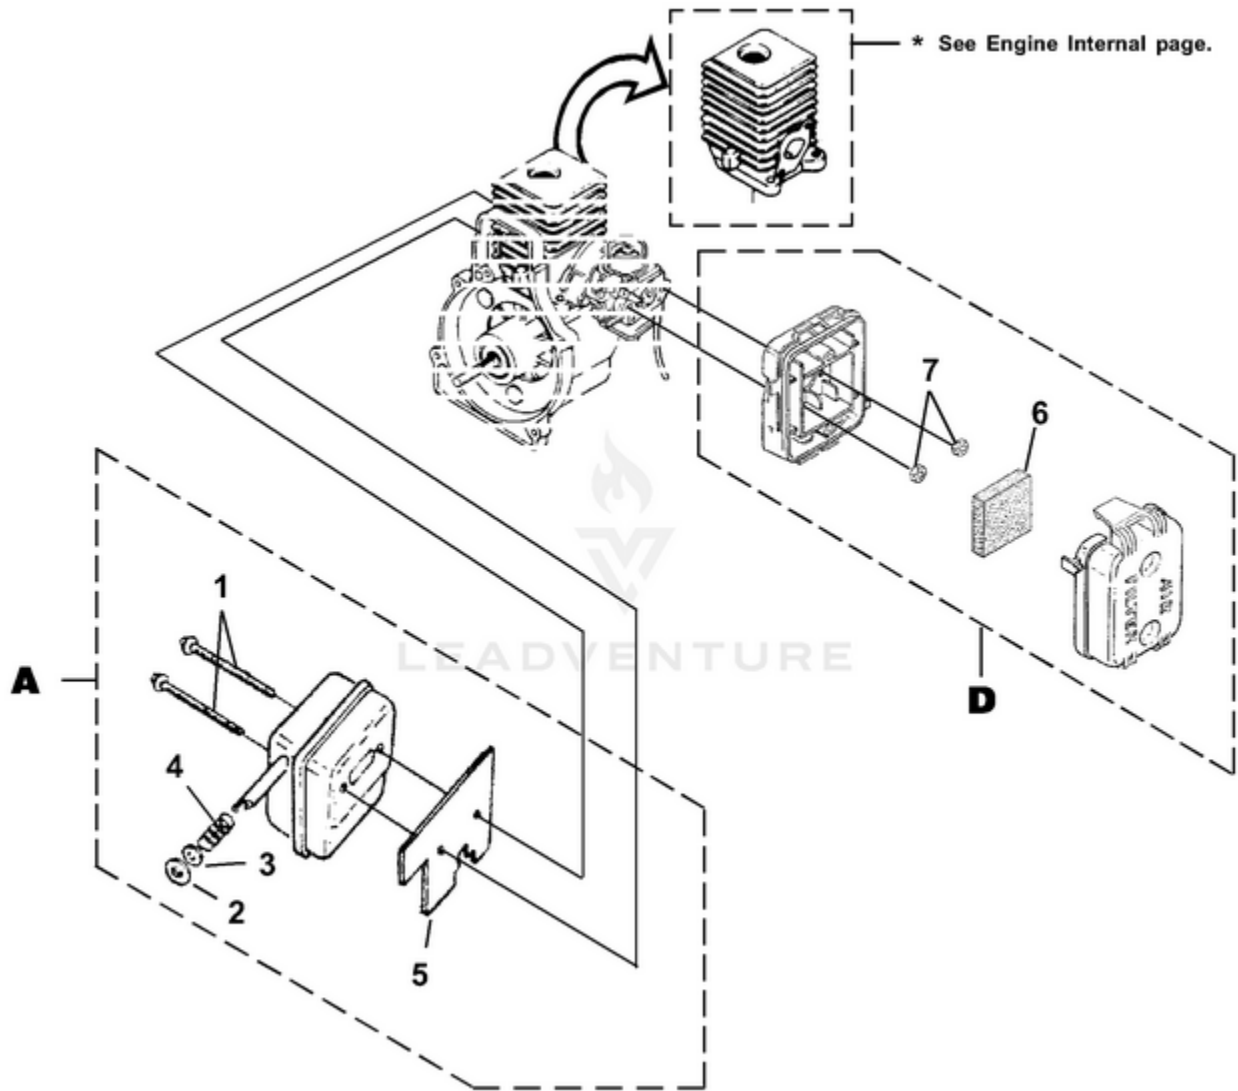

BackPacker Blower Eco Power UT-08115 08115-UT BackPacker Blower Eco Power UT-08115 BackPacker Blower Eco Power - Muffler And Air Cleaner

Rendered by LeadVenture, Inc.

Ref #	Part #	Description	Qty
A	UP06711	MUFFLER-Complete	1
1	UP03902	SCREW-Sems Hex Hd. (10-24 x 2 1/2")	2
2	UP03813	WASHER-Insulating	1
3	UP03901	WASHER-Flat	1
4	UP03814	SPRING-Compression	1
5	UP03817	GASKET-Muffler	1
D	UP06715	AIR FILTER KIT	1
6	UP00012	AIR FILTER	1
7	UP03885	NUT-Hex (10-24)	2