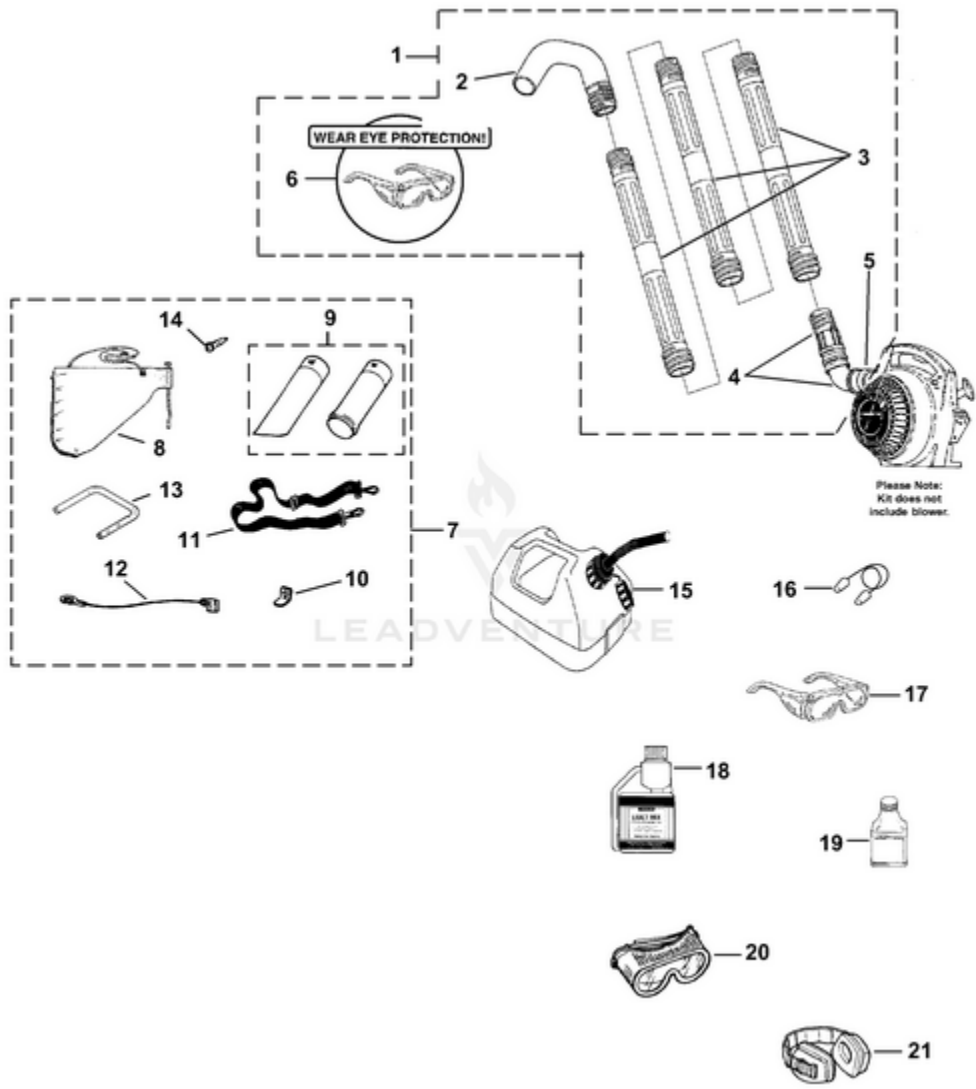

BackPacker Blower Eco Power UT-08115 08115-UT BackPacker Blower Eco Power UT-08115 BackPacker Blower Eco Power - Tubes - Accessories

Rendered by LeadVenture, Inc.

Ref #	Part #	Description	Qty
1	A07069A	USE A07069AA	1
2	UP06830	FULL ELBOW	1
3	UP05618	STRAIGHT TUBE	3
4	UP06836	UPPER ELBOW & SWIVEL ADAPTER	1
5	UP03821	CLAMP w/Fasteners	1
6	UP06835	SAFETY GLASSES-Clear	1
7	UP04152	VACUUM KIT (Yard Sweeper)	1
8	UP04548	LEAF BAG	1
9	UP06705	VACUUM TUBE KIT w/ Decal	1
10	UP03834	TAB-Male	1
11	UP06723	HARNES-Shoulder	1
12	UP03823	LEAD-Ground	1
13	UP03816	HANDLE	1
14	UP03889	SCREW	1
15	A02976A	GAS CAN 1 1/4 Gallon	
16	UP06839	EAR PLUGS	
17	UP06835	SAFETY GLASSES-Clear	
18	01231D	EXACT MIX(TM) Oil - 1 pint (50:1)	
19	08581	EXACT MIX(TM) Oil - 2.6 oz. (50:1)	
20	UP06778	GOGGLES	
21	UP07694	EAR PROTECTORS