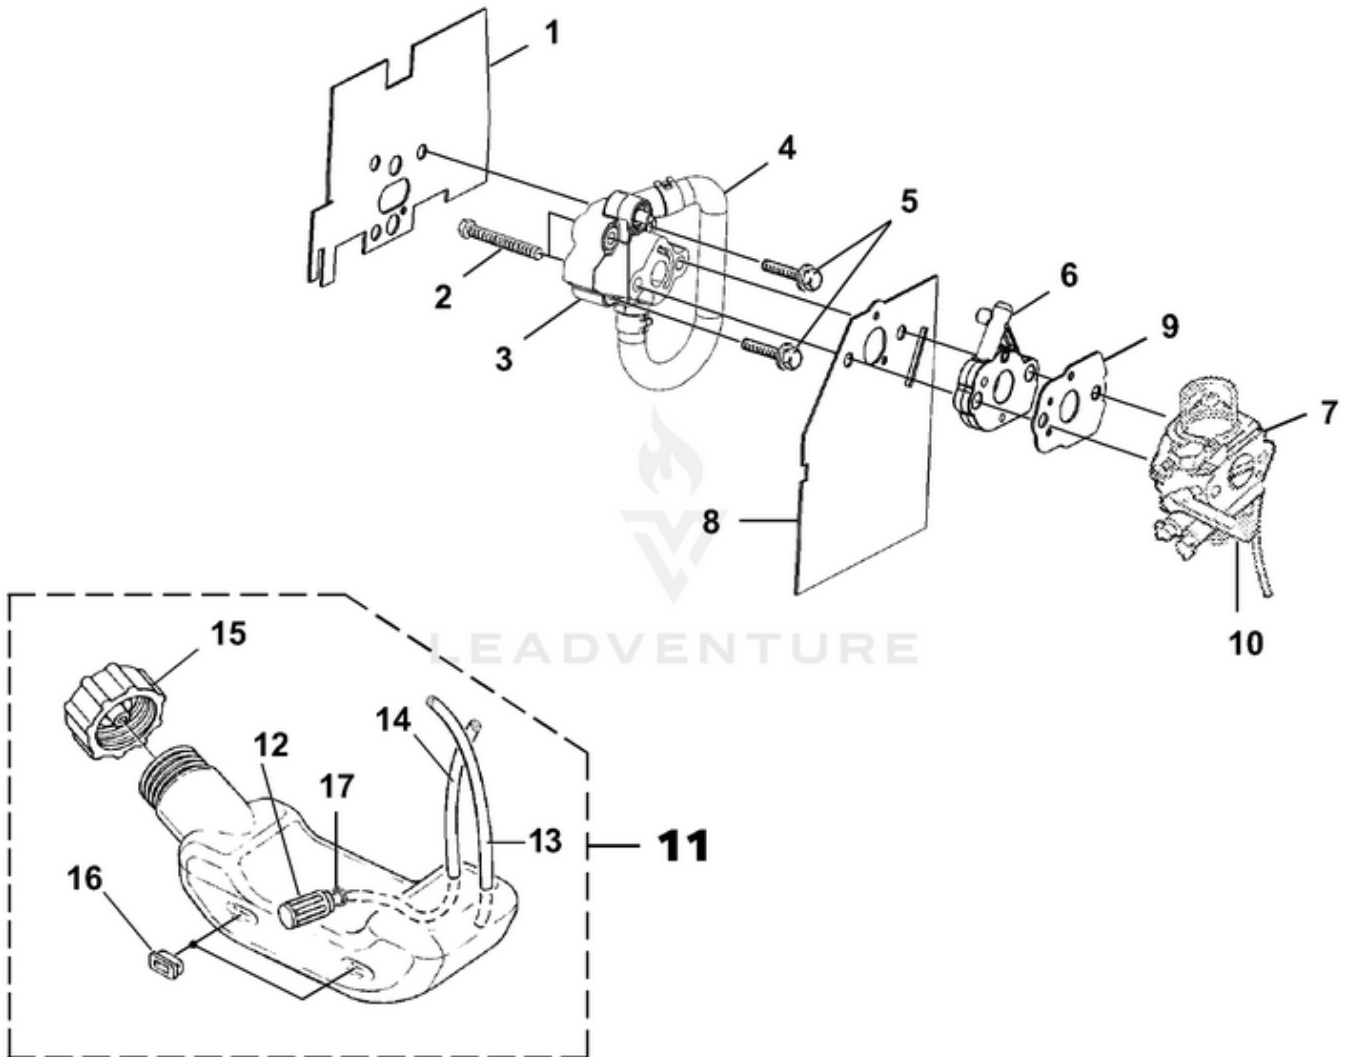

BackPacker Blower Eco Power UT-08115 08115-UT BackPacker Blower Eco Power UT-08115 BackPacker Blower Eco Power - Carburetor And Fuel Tank

Rendered by LeadVenture, Inc.

Ref #	Part #	Description	Qty
1	UP06339	GASKET-Heat Dam to Cylinder	1
2	UP04307	SCREW-Shoulder	2
3	UP06344	HEAT DAM Complete	1
4	UP06337	TUBE-Tuned	1
5	UP04140	SCREW-Sems (10-24 x 1")	3
6	UP06338	ADAPTOR	1
7	UP06713	CARBURETOR KIT (Yard Sweeper)	1
8	UP06333	GASKET-Adaptor to Heat Dam	1
9	UP06335	GASKET-Adaptor to Carburetor	1
10	UP05810	LEVER-Choke	1
7	UP06783	CARBURETOR KIT (Back Packer)	1
8	UP07816	GASKET-Adaptor to Heat Dam	1
9	UP06335	GASKET-Adaptor to Carburetor	1
10	UP05810	LEVER-Choke	1
11	UP06717	FUEL TANK ASSY.	1
12	UP03871	FILTER-Fuel	1
13	UP07820	TUBING-Rubber (6")	1
14	UP07821	TUBING-Rubber (6 3/4")	1
15	UP04708	FUEL CAP	1
16	UP03501	BUMPER-Rubber	3
17	UP03913	CLAMP	1