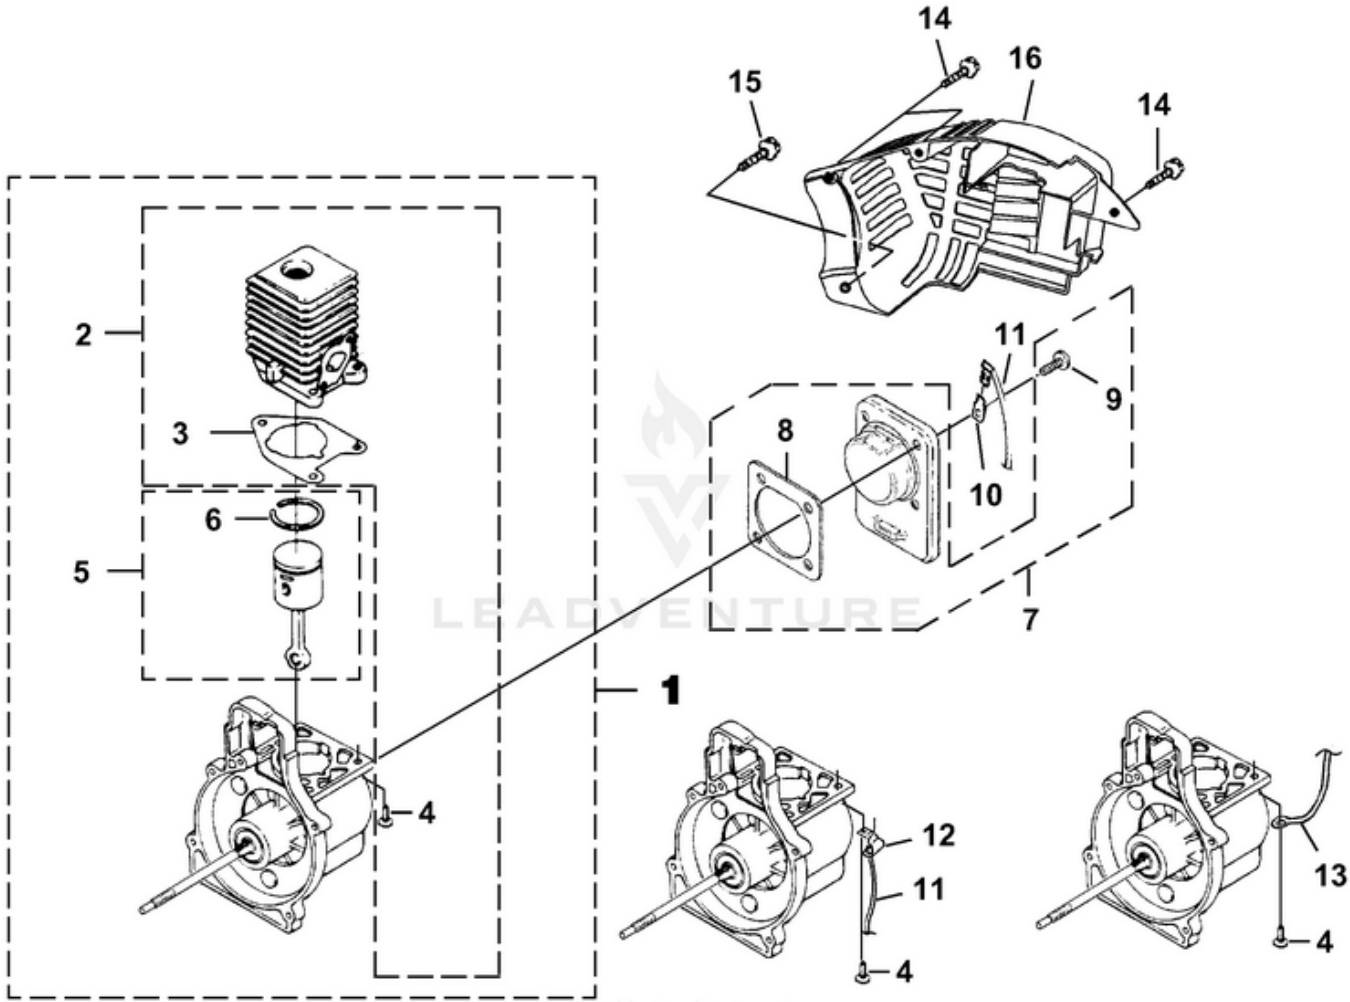

BackPacker Blower Eco Power UT-08115 08115-UT BackPacker Blower Eco Power UT-08115 BackPacker Blower Eco Power - Back Pack, Tube Kit & Handle

Rendered by LeadVenture, Inc.

<b>Ref #</b>	<b>Part #</b>	<b>Description</b>	<b>Qty</b>
1	UP03829	HARNESS-Shoulder	2
2	UP04405	FRAME-Blower	1
3	UP06884	PAD-Foam	1
4	UP03830	CLIP-Push	6
5	UP03826	VIBRATION ISOLATOR	2
6	UP06885	VIBRATION ISOLATOR KIT	1
7	UP03861	VOLUTE HOUSING KIT	1
8	UP06720	BLOWER VAC GRILLE KIT	1
9	UP03894	SCREW-Thread Form. (#6 X 3/8")	6
10	UP06613	ACCESS DOOR KIT	1
11	UP03888	SCREW-Thread Rolling (#10 X 5/8")	1
12	UP03893	SCREW-Thread Form. (#8 X 1/2")	1
13	UP03884	NUT-Hex (3/8-24)	1
14	UP03835	WASHER-Bellville (3/8")	1
15	UP03836	WASHER-Flat	2
16	UP06826	BLOWER FAN KIT	1

BackPacker Blower Eco Power UT-08115 08115-UT BackPacker Blower Eco Power UT-08115 BackPacker Blower  
Eco Power - Engine Internal

Rendered by LeadVenture, Inc.

Ref #	Part #	Description	Qty
1	UP07815	SHORT BLOCK (25cc)	1
2	UP06348	25 CC CYLINDER KIT	1
3	UP03857	GASKET-Cylinder	1
4	UP04345	SCREW, SEMS (12-24 x 3/4)	3
5	UP06347	25 CC PISTON & ROD	1
6	UP06346	RING-Piston	1
7	UP00019	CRANKCASE COVER-Stamped Steel	1
8	UP03862	GASKET-Crankcase	1
9	UP04295	SCREW, SEMS (10-24 x .56)	4
10	UP03834	TAB-Male	1
11	UP06782	CABLE-Throttle w/Ignition Leads (Back Packer)	1
12	UP04296	CABLE BRACKET (Back Packer)	1
13	UP08027	Lead-Ground to Switch (Yard Sweeper)	1
14	UP03893	SCREW-Thread Form. (#8 X 1/2")	3
15	UP03900	SCREW-Thread Form. (#10 X 3/4")	1
16	UP06718	SHROUD	1