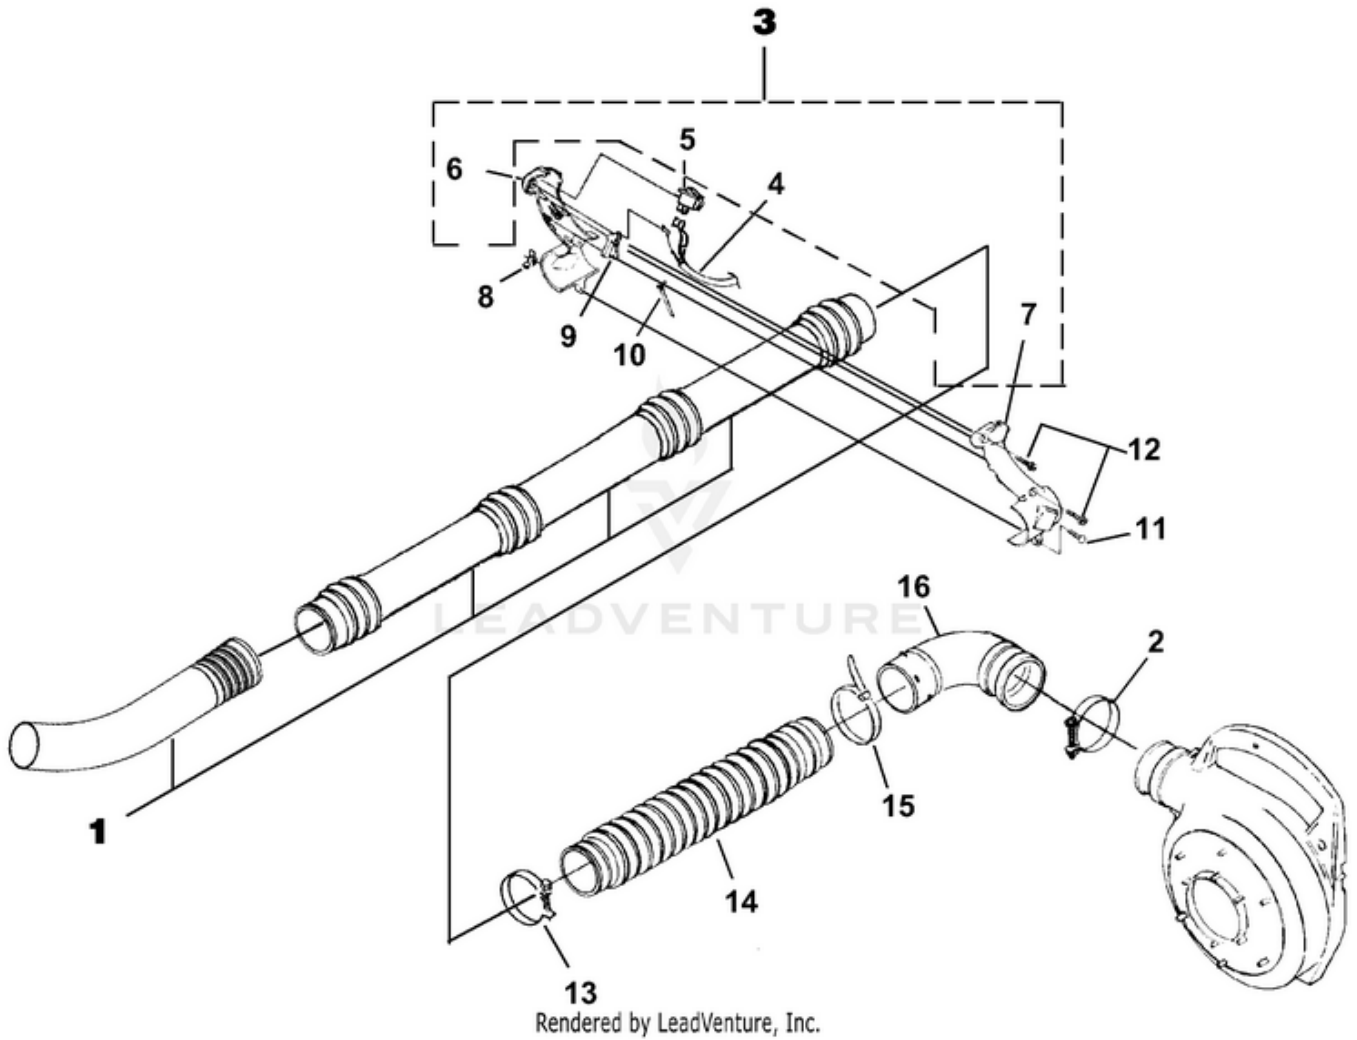

BackPacker Blower Eco Power UT-08115 08115-UT BackPacker Blower Eco Power UT-08115 BackPacker Blower Eco Power - Tubes

Ref #	Part #	Description	Qty
1	UP07714	BLOWER TUBE KIT	1
2	UP07167	CLAMP	2
3	UP03794	HANDLE & SWITCH KIT	1
4	UP06782	CABLE-Throttle w/ Ignition Leads	1
5	UP03833	SWITCH	1
6	UP04300	HANDLE-Control (Right)	1
7	UP04301	HANDLE-Control (Left)	1
8	UP03886	NUT - Wing (10-24)	1
9	UP04346	TRIGGER	1
10	UP03908	LATCH-Trigger	1
11	UP03892	BOLT-Rib Neck, Rnd. Hd. (10-24 X 7/8")	1
12	UP03900	SCREW-Thread Form. (10-14 X 3/4")	2
13	UP03819	CLAMP (#87)	1
14	UP03827	BELLOWS-Plastic	1
15	UP04568	CABLE-Tie	1
16	UP04297	ELBOW-Curved	1