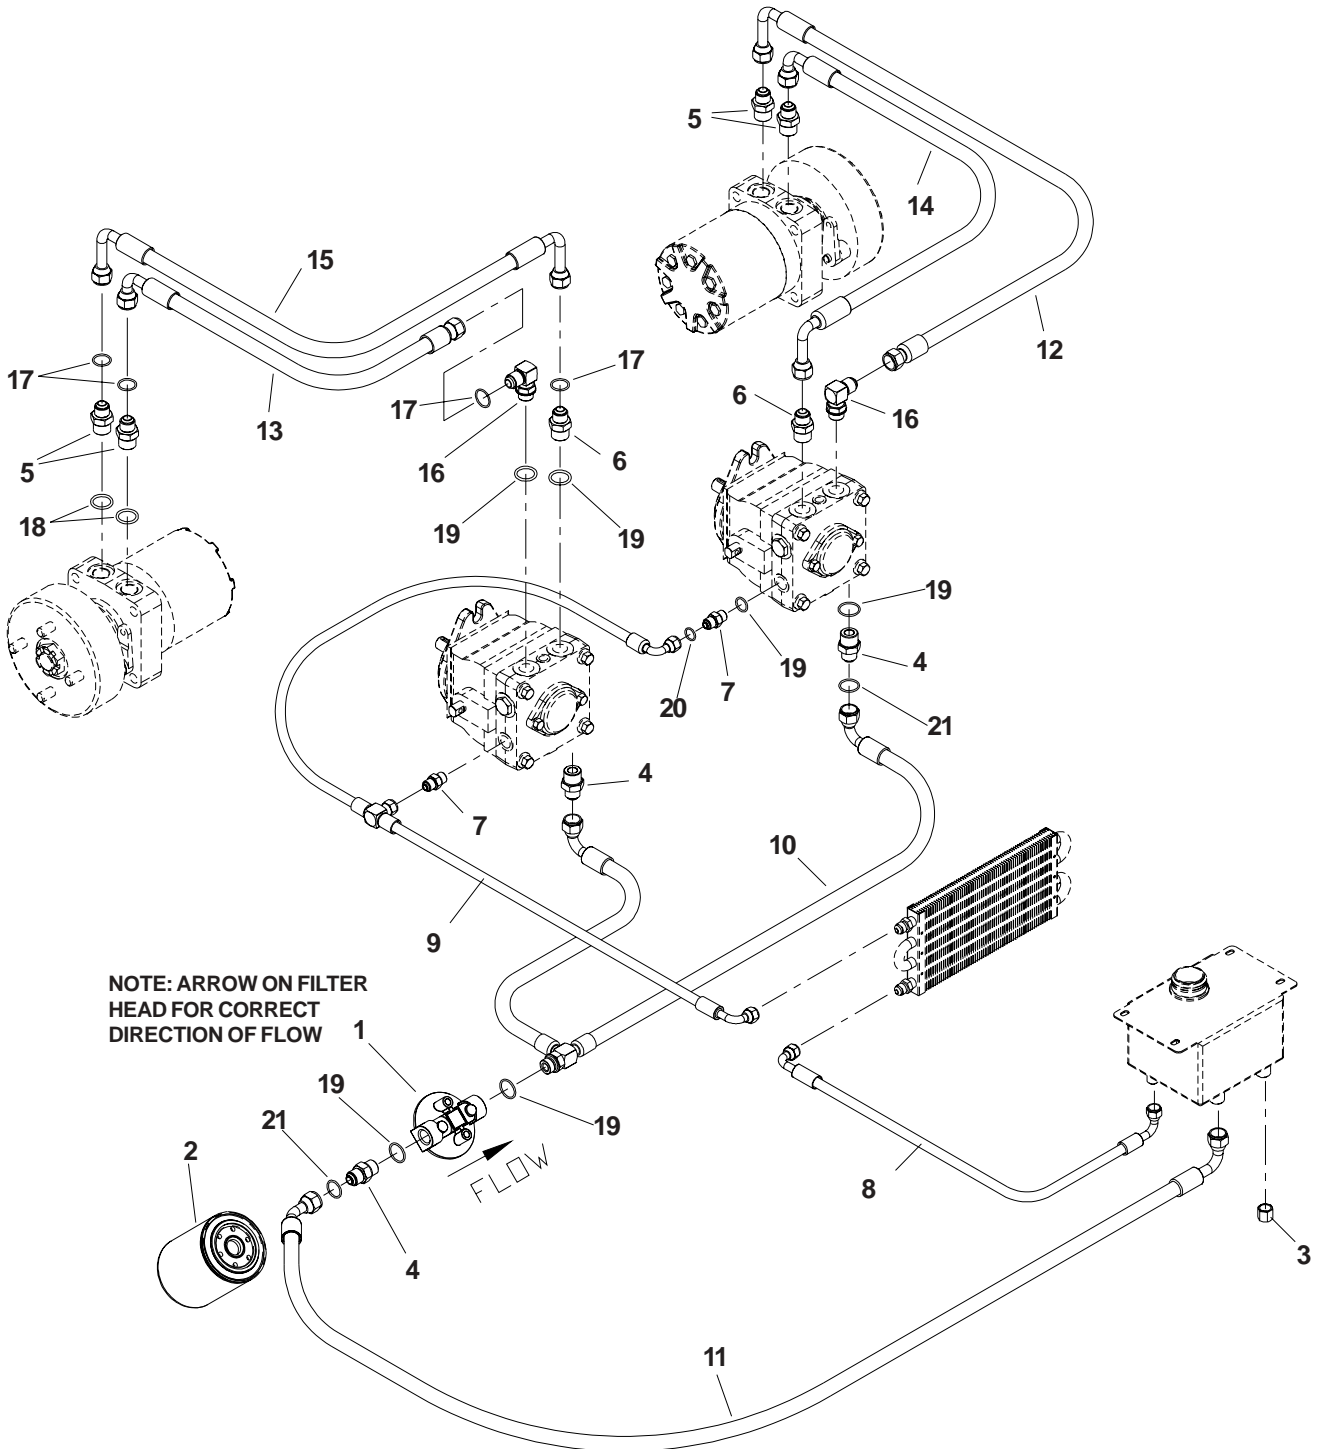

HYDRAULIC HOSES AND FITTINGS

HYDRAULIC HOSES AND FITTINGS

ITEM	PART NO.	QTY.	DESCRIPTION
1	539105892	1	Filter head
2	539105893	1	Filter
3	539105168	1	Cap nut, reservoir drain
4	539101237	3	Straight connector
5	539106357	4	Fitting, wheel motors
6	539106358	2	Fitting, pumps
7	539106359	2	Fitting, pumps (return side)
8	539106360	1	Hose, cooler-reservoir
9	539106361	1	Hose, T, pumps-cooler
10	539106362	1	Hose, T, filter, out-pumps
11	539106363	1	Hose, reservoir-filter, in
12	539106364	1	Hose, LL pump-LR mtr
13	539106365	1	Hose, RR pump-RF mtr
14	539106366	1	Hose, LR pump-LF mtr
15	539106367	1	Hose, RL pump-RR mtr
16	539106370	2	Fitting
17	539108983	8	`O' ring
18	539103114	4	`O' ring
19	539103116	6	`O' ring
20	539103118	2	`O' ring
21	539103119	3	`O' ring