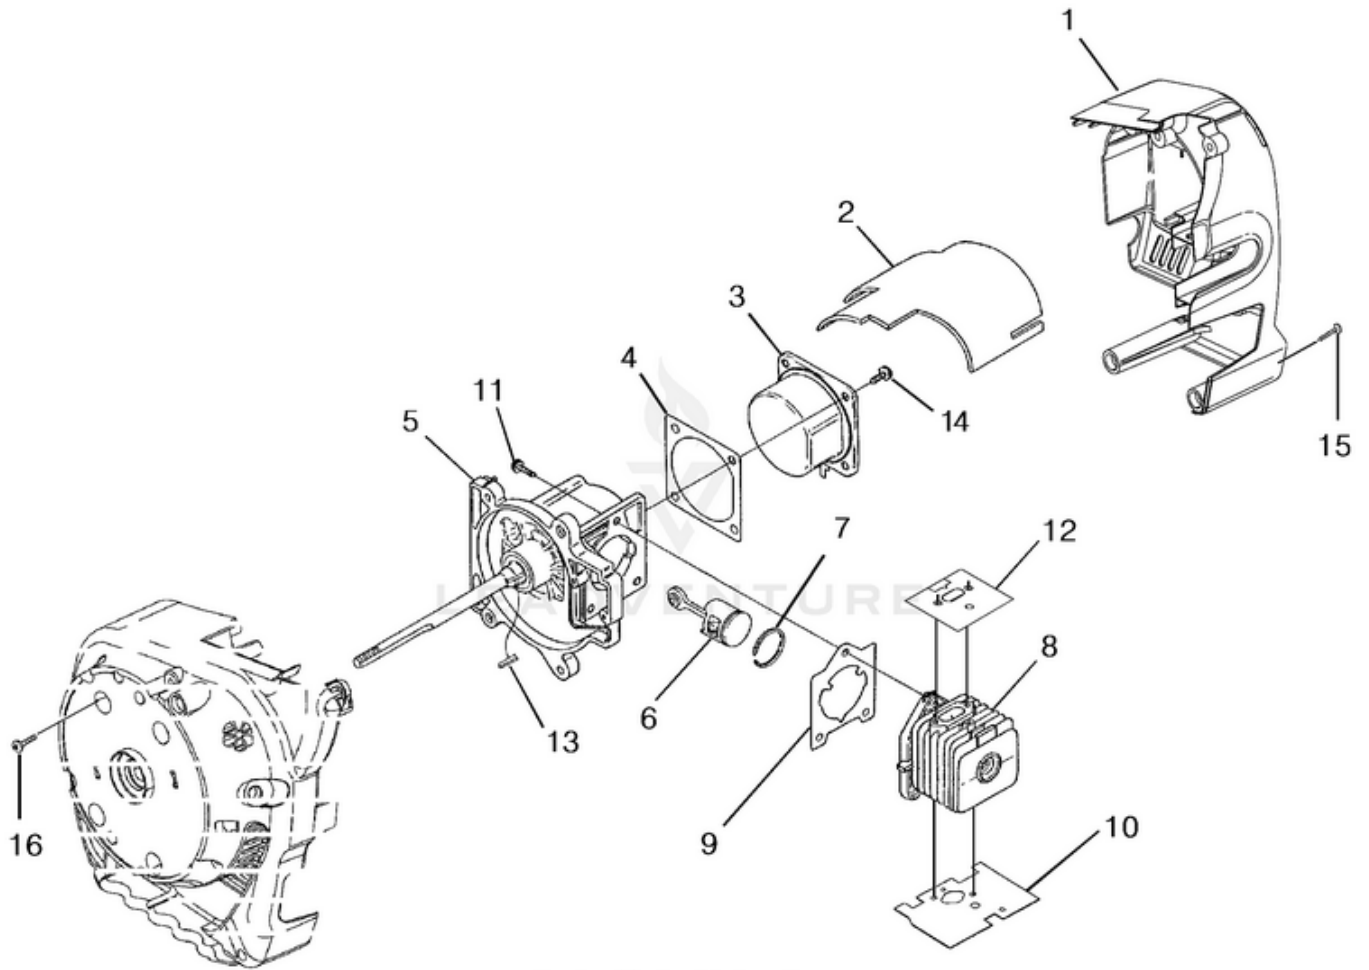

BVM160 Blower UT-08069 08069-UT BVM160 Blower UT-08069 BVM160 Blower - Engine Internal

Rendered by LeadVenture, Inc.

Ref #	Part #	Description	Qty
1	UP04314	Shroud	1
2	UP04322	Heat Shield, Muffler	1
3	UP06543	Crankcase Cover	1
4	UP04335	Gasket, C/Case	1
5	UP00759	Short Block (Svc)(30cc)	1
6	UP03366	Piston & Rod (30cc)	1
7	UP03837	Piston Ring (30cc)	2
8	UP07146	Cylinder Kit (30cc)	2
9	UP03857	Gasket, Cylinder	1
10	UP04308	Gasket, Heat Dam	1
11	UP04345	Screw, Sems (12-24 x 3/4)	3
12	UP04350	Gasket, Muffler	1
13	UP03874	Key, Woodruff	1
14	UP04295	Screw, Sems (10-24 x .560)	4
5	UP00756	Short Block (Svc)(25cc)	1
6	UP00768	Piston & Rod (25cc)	1
7	PS01359	Piston Ring (25cc)	1
8	UP07145	Cylinder Kit (25cc)	1
9	UP03857	Gasket, Cylinder	1
10	UP04308	Gasket, Heat Dam	1
11	UP04345	Screw, Sems (12-24 x 3/4)	3
12	UP04350	Gasket, Muffler	1
13	UP03874	Key, Woodruff	1
14	UP04295	Screw, Sems (10-24 x .560)	4
15	UP03895	Screw, Thread Forming (10-14 x 7/8)	5
16	UP03406	Taptite, Truss (10-24 x 3/4)	4