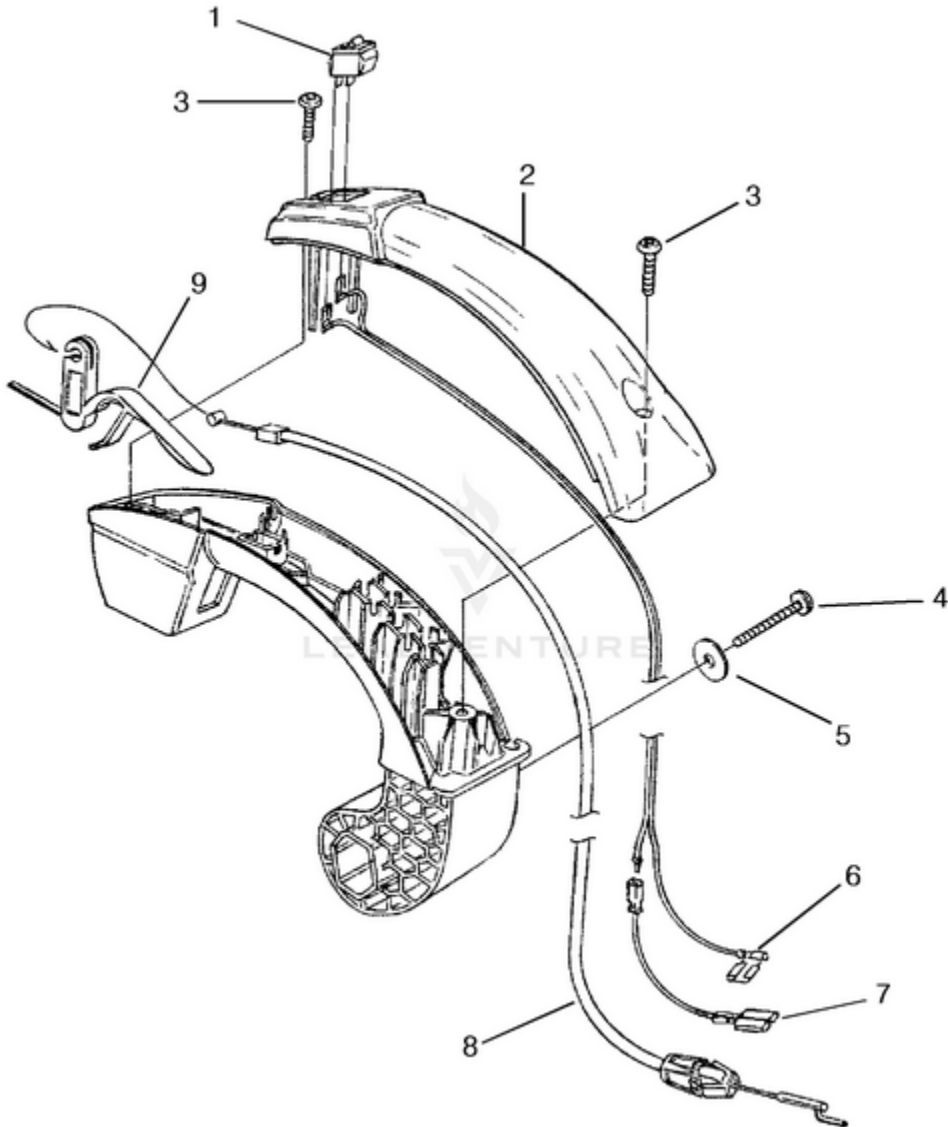

BVM160 Blower UT-08069 08069-UT BVM160 Blower UT-08069 BVM160 Blower - Handle

Rendered by LeadVenture, Inc.

Ref #	Part #	Description	Qty
	UP06900	Handle Assembly	1
1	UP04320	Switch, Rocker(Stop)	1
2	UP04325	Handle Cover	1
3	UP03898	Screw, Thread Forming (8-16 X 1/2)	2
4	UP03895	Screw, Thread Forming (10-14 X 7/8)	1
5	UP06901	Washer, Flat	1
6	UP04333	Kill Switch Lead	1
7	UP04327	Cable, Throttle	1
8	UP04326	Trigger	1
9		UNKNOWN