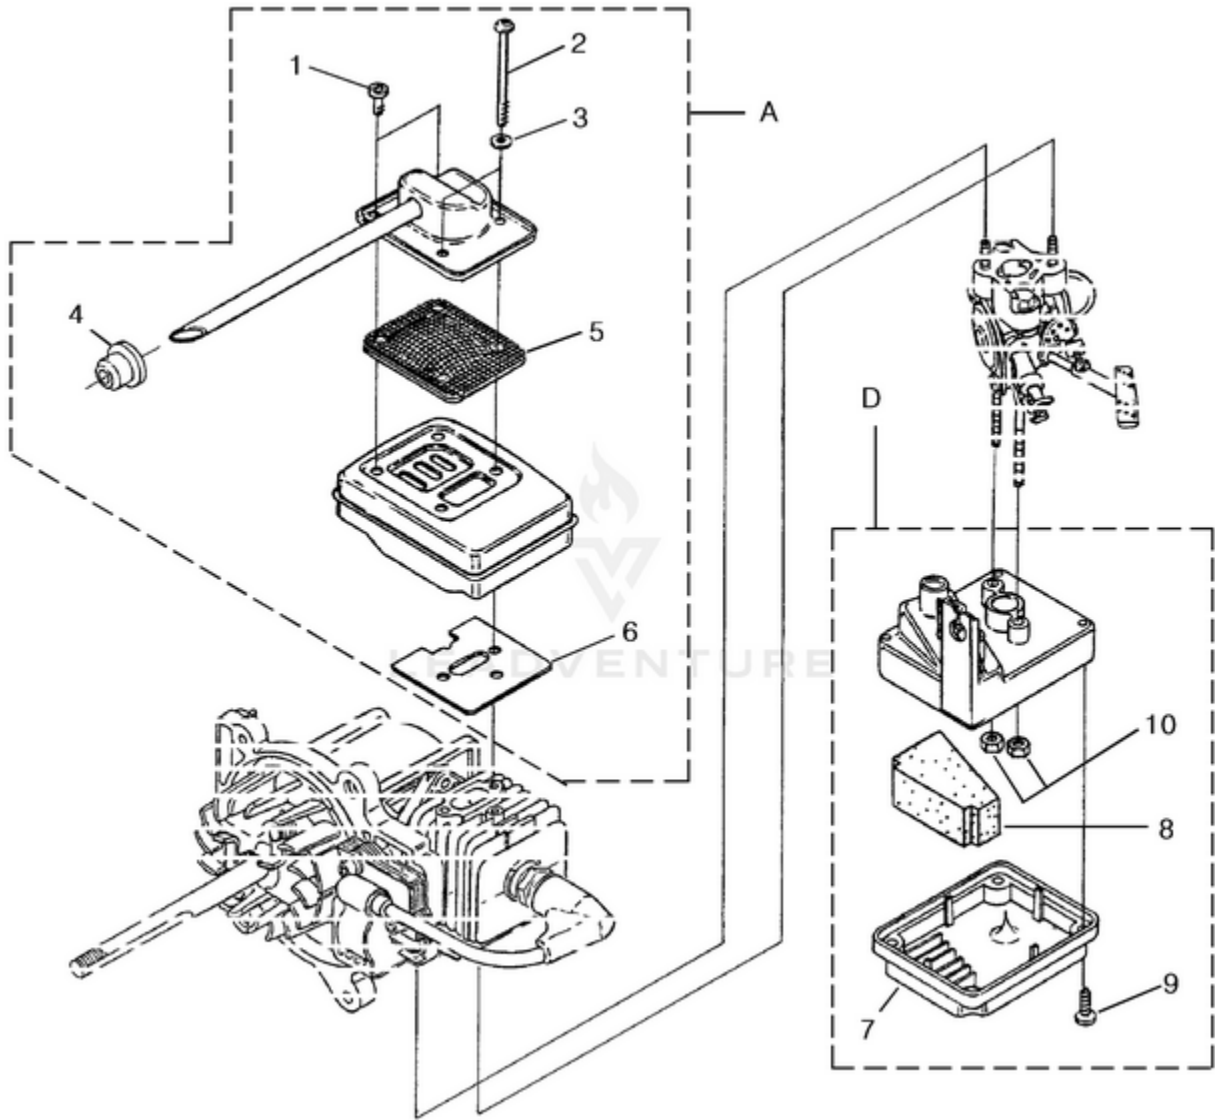

BVM160 Blower UT-08069 08069-UT BVM160 Blower UT-08069 BVM160 Blower - Muffler - Air Cleaner

Rendered by LeadVenture, Inc.

Ref #	Part #	Description	Qty
A	UP06823	Muffler Assembly, Crimped	1
1	UP04248	Screw, Taptite (8-32 x 3/8)	2
2	UP04249	Screw, Torx Truss Hd. (10-24 X 2.188")	2
3	UP03866	Washer, Conical #10	2
4	UP04321	Muffler Grommet	1
5	UP04316	Screen Assy., Spark	1
6	UP03817	Gasket, Muffler	1
D	UP06824	Air Filter Assembly	1
7	UP04318	Cover, Air Box	1
8	UP04323	Filter Element #1	1
9	UP03893	Screw, Thread Forming (8-16 X .50)	4
10	UP03885	Nut, Lock Hex (10-24)	2