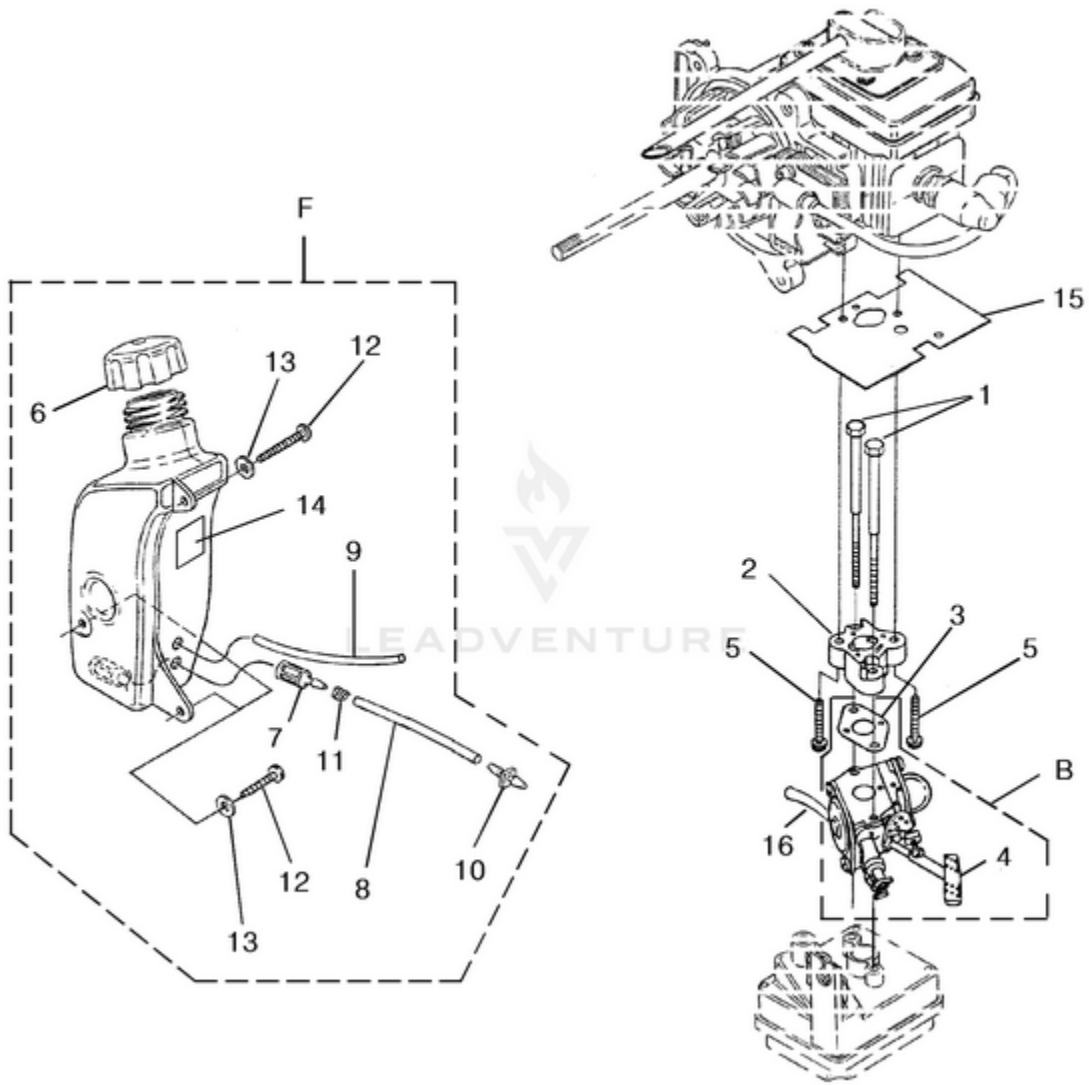

BVM160 Blower UT-08069 08069-UT BVM160 Blower UT-08069 BVM160 Blower - Carburetor - Fuel Tank

Rendered by LeadVenture, Inc.

Ref #	Part #	Description	Qty
1	UP04307	Screw, Machine (10-24 x 2.8)	2
2	UP03863	Heat Dam	1
B	UP00654	Carburetor Assembly	1
3	UP03916	Gasket, Carburetor	1
4	UP04278	Lever, Choke (Zama)	1
5	UP04140	Screw, Sems (10-24 x 1")	2
F	UP00495	Fuel Tank Assy.	1
6	UP04708	Fuel Cap	1
7	UP03871	Fuel Filter	1
8	UP04347	Tubing, Rubber (3")	1
9	UP04294	Tubing, Rubber (5")	1
10	UP04310	Fitting, Inlet	1
	UP03831	Fitting, Inlet	1
11	UP03913	Clamp, Wire	1
12	UP03900	Screw, Thread Forming (10-14 x 3/4)	3
13	UP03867	Washer	3
14	UP03907	Tape, Aluminum	1
15	UP04308	Gasket, Heat Dam	1
16	UP04294	Tubing, Rubber (5")	1