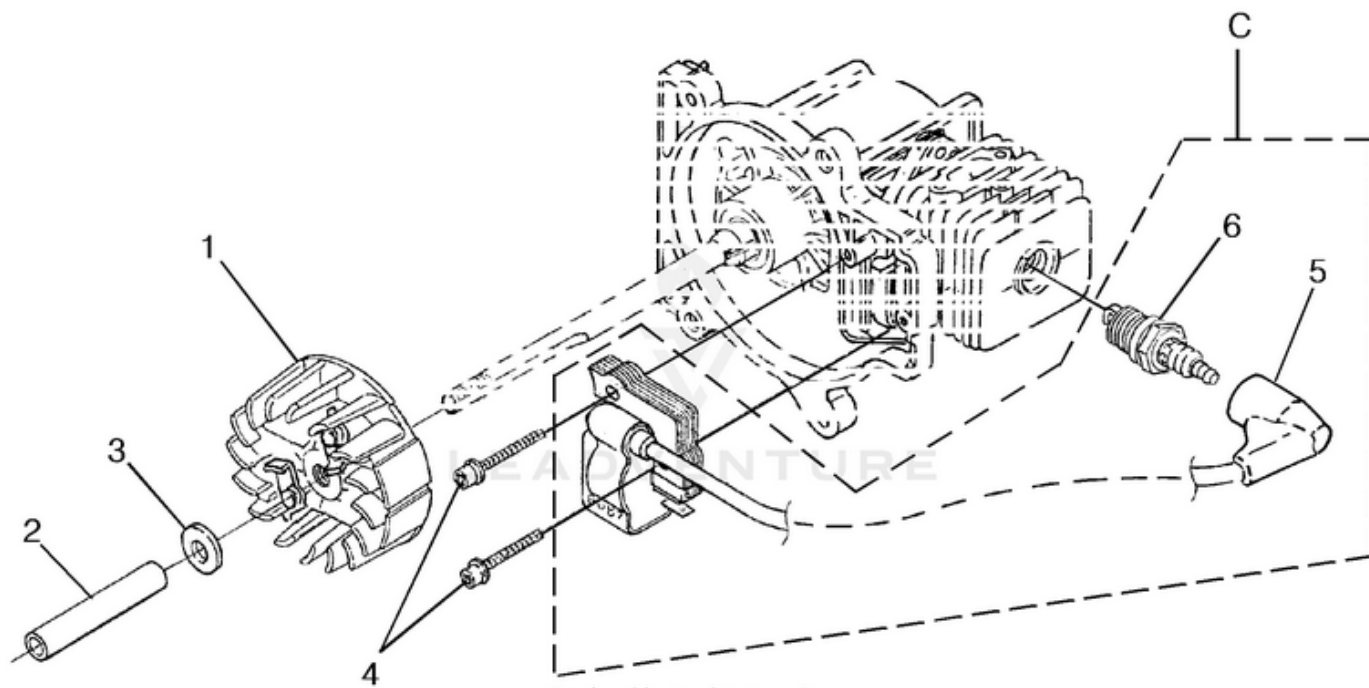

BVM160 Blower UT-08069 08069-UT BVM160 Blower UT-08069 BVM160 Blower - Engine Internal

Rendered by LeadVenture, Inc.

| Ref # | Part # | Description | Qty |
|--------------|---------------|--|------------|
| 1 | UP04314 | Shroud | 1 |
| 2 | UP04322 | Heat Shield, Muffler | 1 |
| 3 | UP06543 | Crankcase Cover | 1 |
| 4 | UP04335 | Gasket, C/Case | 1 |
| 5 | UP00759 | Short Block (Svc)(30cc) | 1 |
| 6 | UP03366 | Piston & Rod (30cc) | 1 |
| 7 | UP03837 | Piston Ring (30cc) | 2 |
| 8 | UP07146 | Cylinder Kit (30cc) | 2 |
| 9 | UP03857 | Gasket, Cylinder | 1 |
| 10 | UP04308 | Gasket, Heat Dam | 1 |
| 11 | UP04345 | Screw, Sems (12-24 x 3/4) | 3 |
| 12 | UP04350 | Gasket, Muffler | 1 |
| 13 | UP03874 | Key, Woodruff | 1 |
| 14 | UP04295 | Screw, Sems (10-24 x .560) | 4 |
| 5 | UP00756 | Short Block (Svc)(25cc) | 1 |
| 6 | UP00768 | Piston & Rod (25cc) | 1 |
| 7 | PS01359 | Piston Ring (25cc) | 1 |
| 8 | UP07145 | Cylinder Kit (25cc) | 1 |
| 9 | UP03857 | Gasket, Cylinder | 1 |
| 10 | UP04308 | Gasket, Heat Dam | 1 |
| 11 | UP04345 | Screw, Sems (12-24 x 3/4) | 3 |
| 12 | UP04350 | Gasket, Muffler | 1 |
| 13 | UP03874 | Key, Woodruff | 1 |
| 14 | UP04295 | Screw, Sems (10-24 x .560) | 4 |
| 15 | UP03895 | Screw, Thread Forming (10-14 x 7/8) | 5 |
| 16 | UP03406 | Taptite, Truss (10-24 x 3/4) | 4 |

BVM160 Blower UT-08069 08069-UT BVM160 Blower UT-08069 BVM160 Blower - Handle

Rendered by LeadVenture, Inc.

| Ref # | Part # | Description | Qty |
|--------------|---------------|--|------------|
| | UP06900 | Handle Assembly | 1 |
| 1 | UP04320 | Switch, Rocker(Stop) | 1 |
| 2 | UP04325 | Handle Cover | 1 |
| 3 | UP03898 | Screw, Thread Forming (8-16 X 1/2) | 2 |
| 4 | UP03895 | Screw, Thread Forming (10-14 X 7/8) | 1 |
| 5 | UP06901 | Washer, Flat | 1 |
| 6 | UP04333 | Kill Switch Lead | 1 |
| 7 | UP04327 | Cable, Throttle | 1 |
| 8 | UP04326 | Trigger | 1 |
| 9 | | UNKNOWN | |