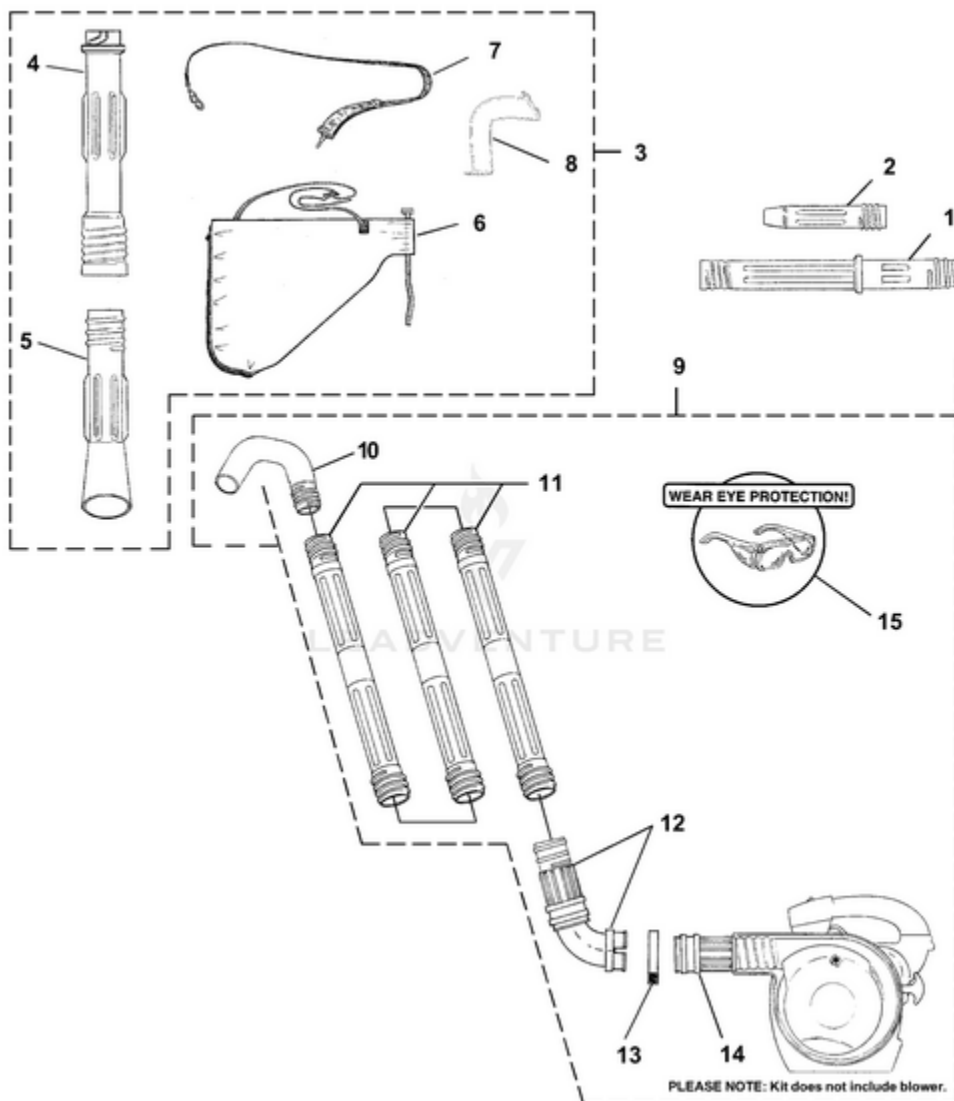

BVM160 Blower UT-08069 08069-UT BVM160 Blower UT-08069 BVM160 Blower - Tubes - Straps - Accessories

Rendered by LeadVenture, Inc.

Ref #	Part #	Description	Qty
1	UP04317	Tube, Blower	1
2	UP04324	Nozzle, Blower	1
3	A09293	Vacuum Kit	
4	UP04328	Vac Tube, Upper	1
5	UP04329	Vac Tube, Lower	1
6	UP04548	Bag	1
7	UP06723	Shoulder Strap	1
8	UP06902	Air Deflector	1
9	A02514D	Gutter Maintenance Kit	1
10	UP06830	Full Elbow	1
11	UP05618	Straight Tube	3
12	UP06836	Upper Elbow & Swivel Adapter	1
13	UP03821	Large Clamp	1
14	UP06868	Adapter	1
15	UP06835	Safety Glasses - Clear	1
	18416	Electronic Tachometer	
	18774	Fuel Mix Tester	
	23488C	Thread Locking Compound	
	2498203	T25 Torx Bit 6" Long	
	94194	Compression Tester	
	JA313164	Spark Tester