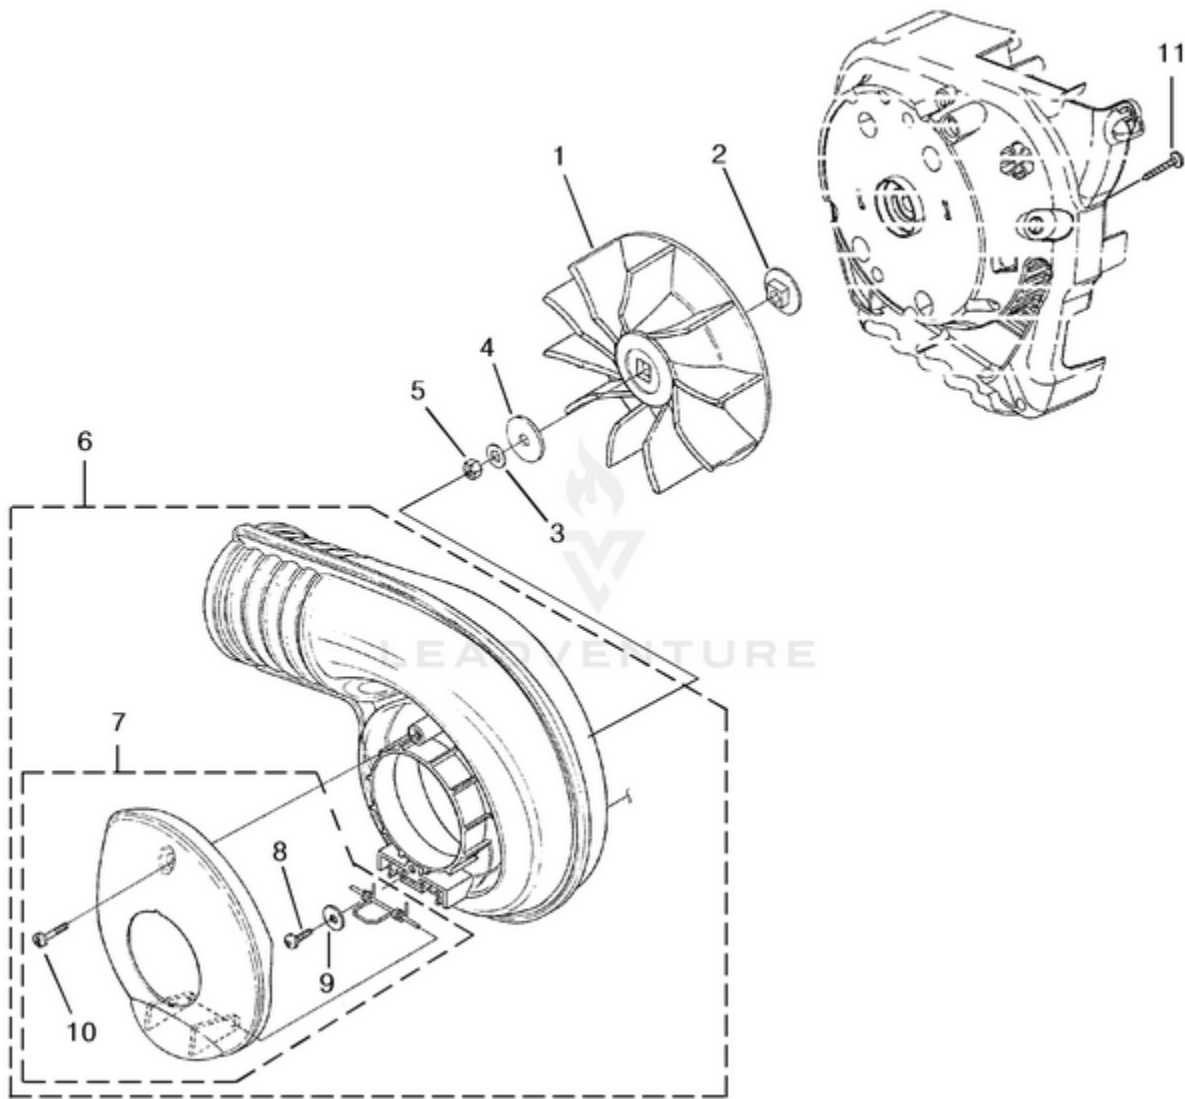

BVM160 Blower UT-08069 08069-UT BVM160 Blower UT-08069 BVM160 Blower - Volute - Fan

Rendered by LeadVenture, Inc.

Ref #	Part #	Description	Qty
1	UP04311	Fan	1
2	UP04303	Adapter, Fan	1
3	UP03835	Washer, Belleville	1
4	UP03873	Washer, Flat	1
5	UP03884	Nut (3/8-24)	1
6	UP06899	Volute W/Door Assembly	1
7	UP06898	Volute Door	1
8	UP03897	Screw, Thread Forming (10-14 X 1/2)	1
9	UP03909	Washer	1
10	UP04547	Screw, Machine (10-24 X 3/4)	1
11	UP03895	Screw, Plastite (10-14 X 7/8)	5