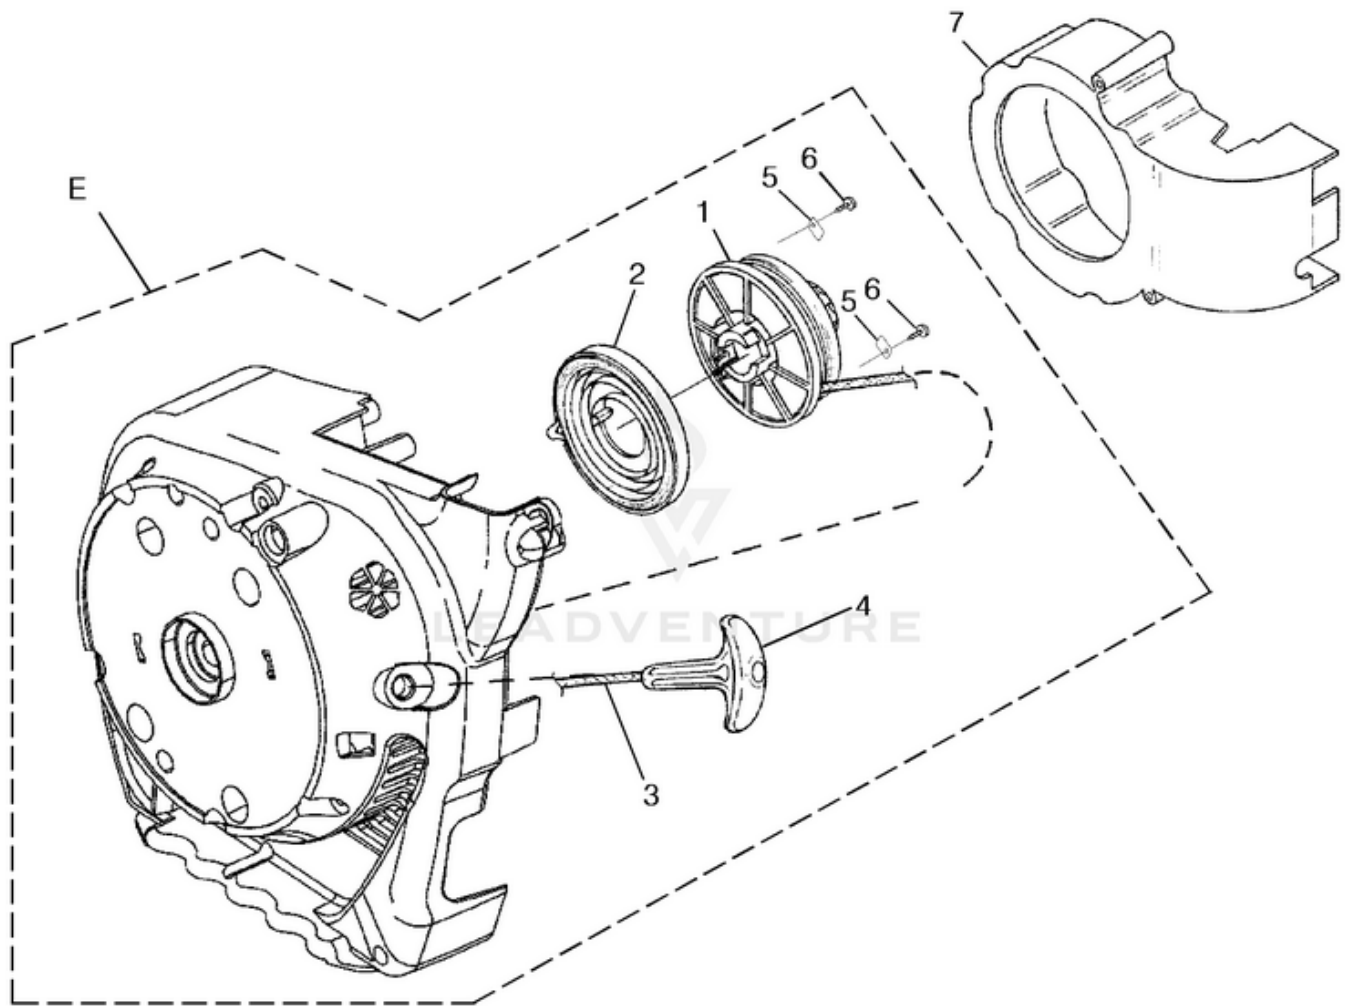

BVM160 Blower UT-08069 08069-UT BVM160 Blower UT-08069 BVM160 Blower - Starter

Rendered by LeadVenture, Inc.

Ref #	Part #	Description	Qty
E	UP00497	Starter (Svc)	1
1	UP04349	Pulley, Starter	1
2	UP03917	Spring & Container	1
3	UP03912	Rope, Starter 42"	1
4	UP04276	Grip, Starter (Black)	1
5	UP03919	Bracket-Retaining	2
6	UP03897	Screw-Plastite (#10-1/2")	2
7	UP04319	Scroll	1