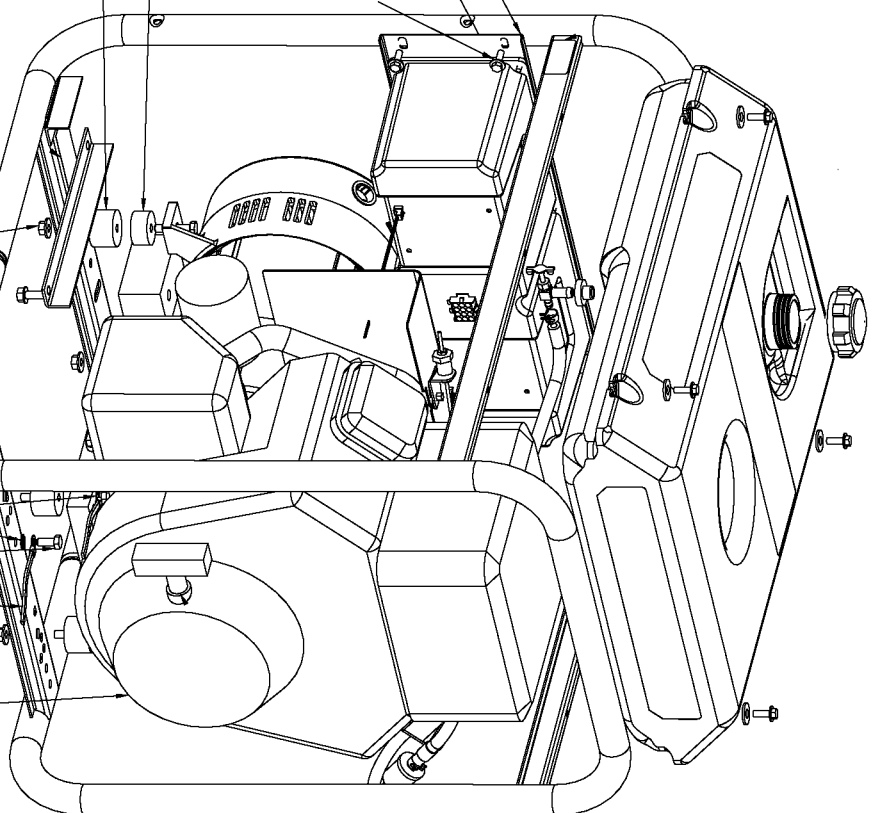

TORQUE 120-144 IN-LBS 17

13
14
15
16

19
20

TORQUE 60-70 IN-LBS 1

23
43

Parts List for BSV800 Type 0

Item Number	Part Number	Description	Qty Required
1	91895680	SCREW .250-20X.750 H	1
2	Z-GS-0795	TANK FUEL 7G SS	1
3	GS-0443	CAP FUEL TANK	1
4	000000-00	No Longer Available	1
5	Z-D20236	ASSY FRAME GBV PCRE	1
7	GS-0077	COVER END BLANK	1
8	SSF-553-1	SCREW #10-24X.563 TH	1
9	Z-A14582	HOSE FUEL	1
10	GS-0227	CLAMP FUEL .50	1
11	N002562	SCREW	1
12	000000-00	No Longer Available	1
13	000000-00	No Longer Available	1
14	SS-12-CD	SCREW .313-18X.750 H	1
15	GS-0118	STRAP GROUND	1
16	N017772	LOCK WASHER	1
17	SSF-8150	NUT .312-18 UNC HEX	1
19	GS-0033	ISOLATOR VIBRATION 1	1
20	GS-0492	SPACER 5/16	1
21	GS-0117	LUG GROUND	1
24	GS-0437	DRAIN COCK	1
25	N103455	GROMMET	1
26	95829230	SCREW .313-18X1.50 H	1
38	000000-00	No Longer Available	1
39	SSN-632	WASHER .875 OD .375	1
101	000000-00	No Longer Available	1
102	SSN-619	WASHER .375 SPRING L	1
103	SSF-577	SCREW .375-16X1.00 H	1

Parts List for BSV800 Type 0

Item Number	Part Number	Description	Qty Required
104	000000-00	No Longer Available	1
104	D29822	KIT SERVICE FOCUS MO	1
105	GS-0273	BOLT STATOR THRU 207	1
106	000000-00	No Longer Available	1
106	D29822	KIT SERVICE FOCUS MO	1
107	330016-13	WASHER	1
108	SSF-576	NUT .313-24 HEX W/KE	1
109	GS-0274	BOLT ROTOR THRU 207L	1
110	Z-GS-0861	KIT ORING BEARING SU	1
112	SSF-575	NUT .250-20 HEX W/KE	1
113	GS-0592	CAPACITOR 35uF 3% 37	1
116	GS-0595	BRACKET CAPACITOR 2.	1
117	SSF-553-1	SCREW #10-24X.563 TH	1
121	GS-0862	O-RING ROTOR BEARING	1
202	000000-00	No Longer Available	1
203	SSF-3156	SCREW #10-9X.500 THD	1
204	SSF-583	SCREW #6-32X.500 PAN	1
205	SSF-584	NUT #6-32 SPEED SELF	1
206	GS-0019	RECEPTACLE 120V 20A	1
207	D21508	BREAKER CIRCUIT	1
208	GS-0045	SWITCH FULL POWER	1
209	GS-0046	SWITCH OFF - ON / ST	1
210	SSF-595	NUT .438-28 UNEF HEX	1
211	GS-0026	BREAKER CIRCUIT 125/	1
212	GS-0021	RECEPTACLE 125V 30A	1
213	GS-0455	RECEPTACLE 4 PRONG 3	1