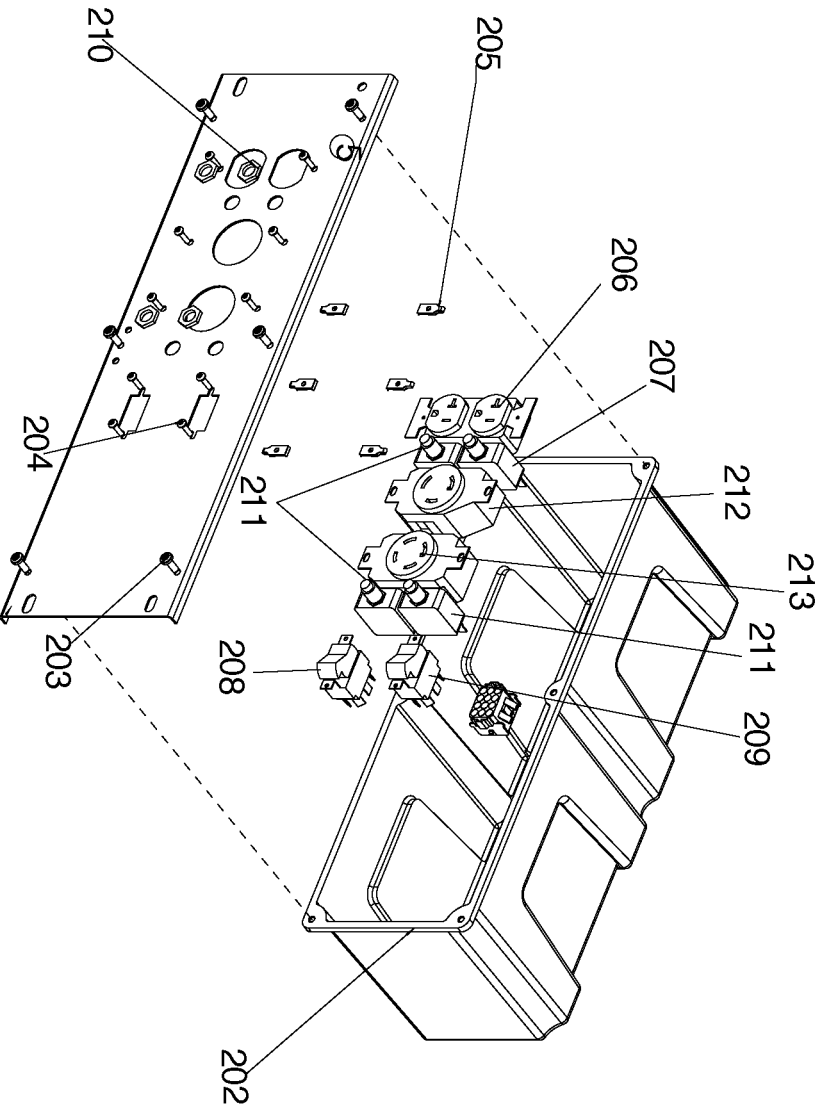

TORQUE 120-144 IN-LBS 17

13
14
15
16

19
20

TORQUE 60-70 IN-LBS 1

23
43

Parts List for BSV800 Type 0

Item Number	Part Number	Description	Qty Required
1	91895680	SCREW .250-20X.750 H	1
2	Z-GS-0795	TANK FUEL 7G SS	1
3	GS-0443	CAP FUEL TANK	1
4	000000-00	No Longer Available	1
5	Z-D20236	ASSY FRAME GBV PCRE	1
7	GS-0077	COVER END BLANK	1
8	SSF-553-1	SCREW #10-24X.563 TH	1
9	Z-A14582	HOSE FUEL	1
10	GS-0227	CLAMP FUEL .50	1
11	N002562	SCREW	1
12	000000-00	No Longer Available	1
13	000000-00	No Longer Available	1
14	SS-12-CD	SCREW .313-18X.750 H	1
15	GS-0118	STRAP GROUND	1
16	N017772	LOCK WASHER	1
17	SSF-8150	NUT .312-18 UNC HEX	1
19	GS-0033	ISOLATOR VIBRATION 1	1
20	GS-0492	SPACER 5/16	1
21	GS-0117	LUG GROUND	1
24	GS-0437	DRAIN COCK	1
25	N103455	GROMMET	1
26	95829230	SCREW .313-18X1.50 H	1
38	000000-00	No Longer Available	1
39	SSN-632	WASHER .875 OD .375	1
101	000000-00	No Longer Available	1
102	SSN-619	WASHER .375 SPRING L	1
103	SSF-577	SCREW .375-16X1.00 H	1

Parts List for BSV800 Type 0

Item Number	Part Number	Description	Qty Required
104	000000-00	No Longer Available	1
104	D29822	KIT SERVICE FOCUS MO	1
105	GS-0273	BOLT STATOR THRU 207	1
106	000000-00	No Longer Available	1
106	D29822	KIT SERVICE FOCUS MO	1
107	330016-13	WASHER	1
108	SSF-576	NUT .313-24 HEX W/KE	1
109	GS-0274	BOLT ROTOR THRU 207L	1
110	Z-GS-0861	KIT ORING BEARING SU	1
112	SSF-575	NUT .250-20 HEX W/KE	1
113	GS-0592	CAPACITOR 35uF 3% 37	1
116	GS-0595	BRACKET CAPACITOR 2.	1
117	SSF-553-1	SCREW #10-24X.563 TH	1
121	GS-0862	O-RING ROTOR BEARING	1
202	000000-00	No Longer Available	1
203	SSF-3156	SCREW #10-9X.500 THD	1
204	SSF-583	SCREW #6-32X.500 PAN	1
205	SSF-584	NUT #6-32 SPEED SELF	1
206	GS-0019	RECEPTACLE 120V 20A	1
207	D21508	BREAKER CIRCUIT	1
208	GS-0045	SWITCH FULL POWER	1
209	GS-0046	SWITCH OFF - ON / ST	1
210	SSF-595	NUT .438-28 UNEF HEX	1
211	GS-0026	BREAKER CIRCUIT 125/	1
212	GS-0021	RECEPTACLE 125V 30A	1
213	GS-0455	RECEPTACLE 4 PRONG 3	1