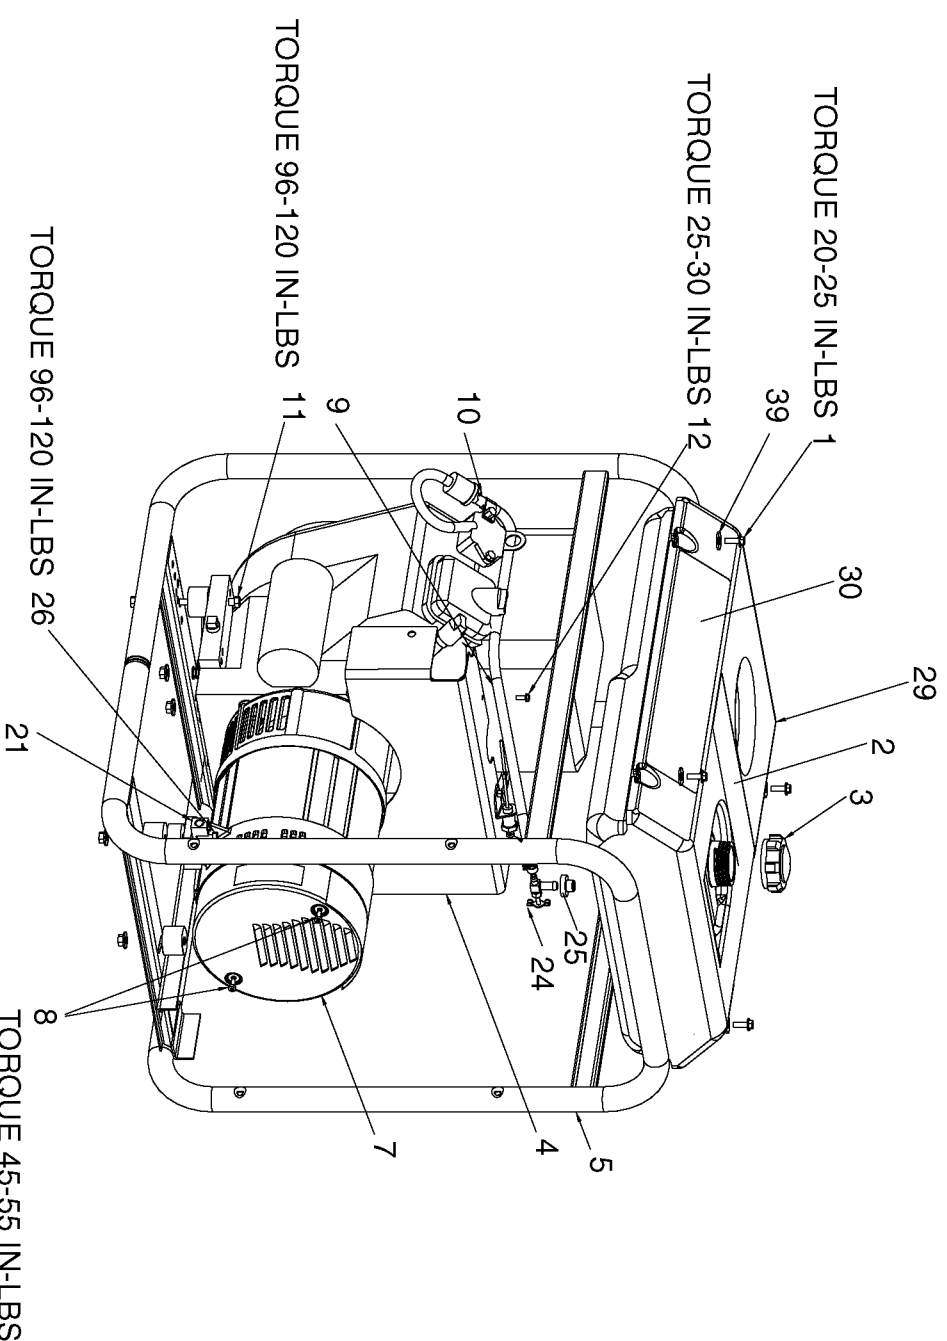

TORQUE 120-144 IN-LBS 17

13
14
15
16

19
20

TORQUE 60-70 IN-LBS 1

23
43

Parts List for BSV800 Type 0

Item Number	Part Number	Description	Qty Required
1	91895680	SCREW .250-20X.750 H	1
2	Z-GS-0795	TANK FUEL 7G SS	1
3	GS-0443	CAP FUEL TANK	1
4	000000-00	No Longer Available	1
5	Z-D20236	ASSY FRAME GBV PCRE	1
7	GS-0077	COVER END BLANK	1
8	SSF-553-1	SCREW #10-24X.563 TH	1
9	Z-A14582	HOSE FUEL	1
10	GS-0227	CLAMP FUEL .50	1
11	N002562	SCREW	1
12	000000-00	No Longer Available	1
13	000000-00	No Longer Available	1
14	SS-12-CD	SCREW .313-18X.750 H	1
15	GS-0118	STRAP GROUND	1
16	N017772	LOCK WASHER	1
17	SSF-8150	NUT .312-18 UNC HEX	1
19	GS-0033	ISOLATOR VIBRATION 1	1
20	GS-0492	SPACER 5/16	1
21	GS-0117	LUG GROUND	1
24	GS-0437	DRAIN COCK	1
25	N103455	GROMMET	1
26	95829230	SCREW .313-18X1.50 H	1
38	000000-00	No Longer Available	1
39	SSN-632	WASHER .875 OD .375	1
101	000000-00	No Longer Available	1
102	SSN-619	WASHER .375 SPRING L	1
103	SSF-577	SCREW .375-16X1.00 H	1

Parts List for BSV800 Type 0

Item Number	Part Number	Description	Qty Required
104	000000-00	No Longer Available	1
104	D29822	KIT SERVICE FOCUS MO	1
105	GS-0273	BOLT STATOR THRU 207	1
106	000000-00	No Longer Available	1
106	D29822	KIT SERVICE FOCUS MO	1
107	330016-13	WASHER	1
108	SSF-576	NUT .313-24 HEX W/KE	1
109	GS-0274	BOLT ROTOR THRU 207L	1
110	Z-GS-0861	KIT ORING BEARING SU	1
112	SSF-575	NUT .250-20 HEX W/KE	1
113	GS-0592	CAPACITOR 35uF 3% 37	1
116	GS-0595	BRACKET CAPACITOR 2.	1
117	SSF-553-1	SCREW #10-24X.563 TH	1
121	GS-0862	O-RING ROTOR BEARING	1
202	000000-00	No Longer Available	1
203	SSF-3156	SCREW #10-9X.500 THD	1
204	SSF-583	SCREW #6-32X.500 PAN	1
205	SSF-584	NUT #6-32 SPEED SELF	1
206	GS-0019	RECEPTACLE 120V 20A	1
207	D21508	BREAKER CIRCUIT	1
208	GS-0045	SWITCH FULL POWER	1
209	GS-0046	SWITCH OFF - ON / ST	1
210	SSF-595	NUT .438-28 UNEF HEX	1
211	GS-0026	BREAKER CIRCUIT 125/	1
212	GS-0021	RECEPTACLE 125V 30A	1
213	GS-0455	RECEPTACLE 4 PRONG 3	1