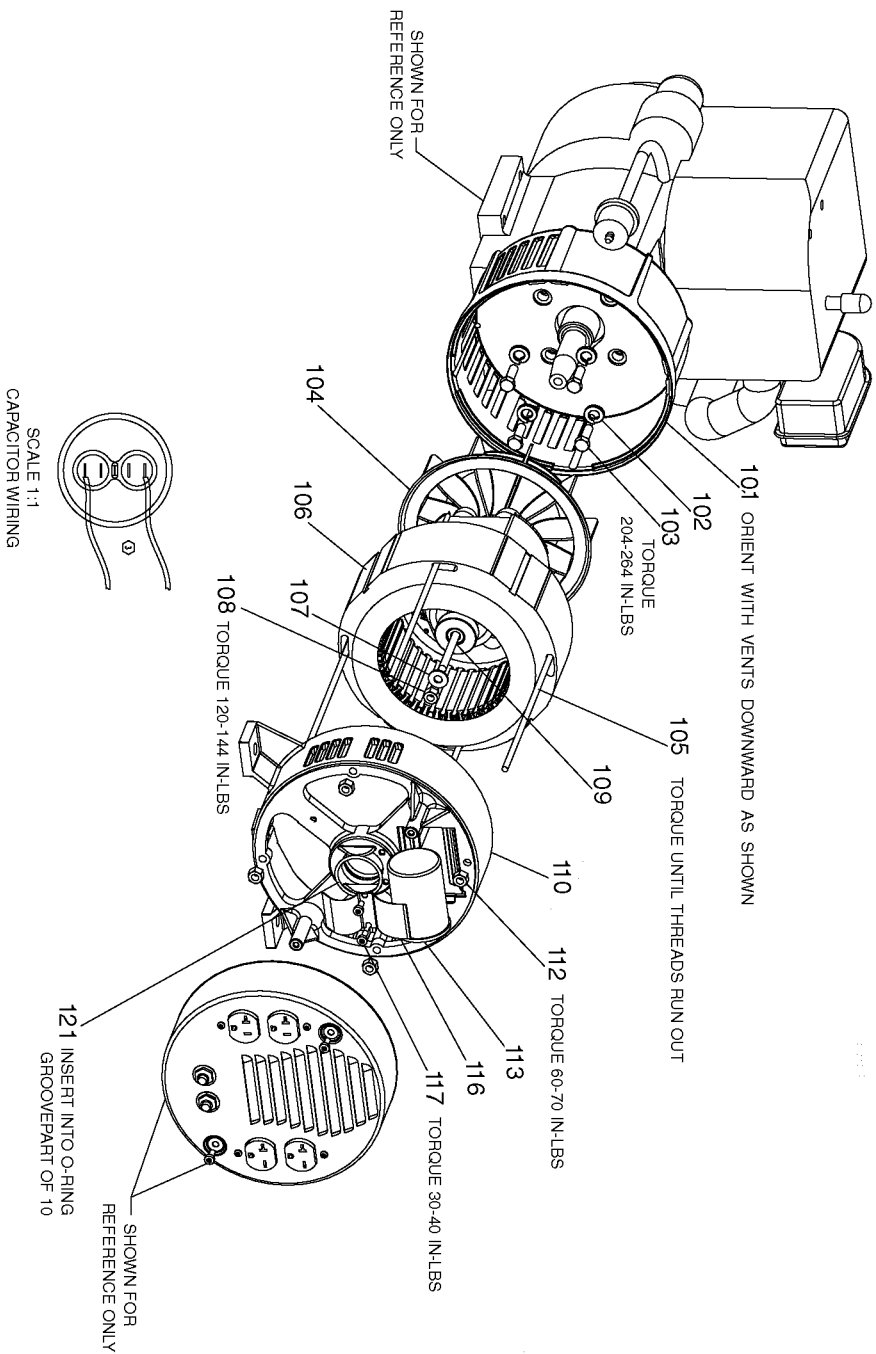

TORQUE 120-144 IN-LBS 17

13
14
15
16

19
20

TORQUE 60-70 IN-LBS 1

23
43

Parts List for BSV800 Type 0

Item Number	Part Number	Description	Qty Required
1	91895680	SCREW .250-20X.750 H	1
2	Z-GS-0795	TANK FUEL 7G SS	1
3	GS-0443	CAP FUEL TANK	1
4	000000-00	No Longer Available	1
5	Z-D20236	ASSY FRAME GBV PCRE	1
7	GS-0077	COVER END BLANK	1
8	SSF-553-1	SCREW #10-24X.563 TH	1
9	Z-A14582	HOSE FUEL	1
10	GS-0227	CLAMP FUEL .50	1
11	N002562	SCREW	1
12	000000-00	No Longer Available	1
13	000000-00	No Longer Available	1
14	SS-12-CD	SCREW .313-18X.750 H	1
15	GS-0118	STRAP GROUND	1
16	N017772	LOCK WASHER	1
17	SSF-8150	NUT .312-18 UNC HEX	1
19	GS-0033	ISOLATOR VIBRATION 1	1
20	GS-0492	SPACER 5/16	1
21	GS-0117	LUG GROUND	1
24	GS-0437	DRAIN COCK	1
25	N103455	GROMMET	1
26	95829230	SCREW .313-18X1.50 H	1
38	000000-00	No Longer Available	1
39	SSN-632	WASHER .875 OD .375	1
101	000000-00	No Longer Available	1
102	SSN-619	WASHER .375 SPRING L	1
103	SSF-577	SCREW .375-16X1.00 H	1

Parts List for BSV800 Type 0

Item Number	Part Number	Description	Qty Required
104	000000-00	No Longer Available	1
104	D29822	KIT SERVICE FOCUS MO	1
105	GS-0273	BOLT STATOR THRU 207	1
106	000000-00	No Longer Available	1
106	D29822	KIT SERVICE FOCUS MO	1
107	330016-13	WASHER	1
108	SSF-576	NUT .313-24 HEX W/KE	1
109	GS-0274	BOLT ROTOR THRU 207L	1
110	Z-GS-0861	KIT ORING BEARING SU	1
112	SSF-575	NUT .250-20 HEX W/KE	1
113	GS-0592	CAPACITOR 35uF 3% 37	1
116	GS-0595	BRACKET CAPACITOR 2.	1
117	SSF-553-1	SCREW #10-24X.563 TH	1
121	GS-0862	O-RING ROTOR BEARING	1
202	000000-00	No Longer Available	1
203	SSF-3156	SCREW #10-9X.500 THD	1
204	SSF-583	SCREW #6-32X.500 PAN	1
205	SSF-584	NUT #6-32 SPEED SELF	1
206	GS-0019	RECEPTACLE 120V 20A	1
207	D21508	BREAKER CIRCUIT	1
208	GS-0045	SWITCH FULL POWER	1
209	GS-0046	SWITCH OFF - ON / ST	1
210	SSF-595	NUT .438-28 UNEF HEX	1
211	GS-0026	BREAKER CIRCUIT 125/	1
212	GS-0021	RECEPTACLE 125V 30A	1
213	GS-0455	RECEPTACLE 4 PRONG 3	1