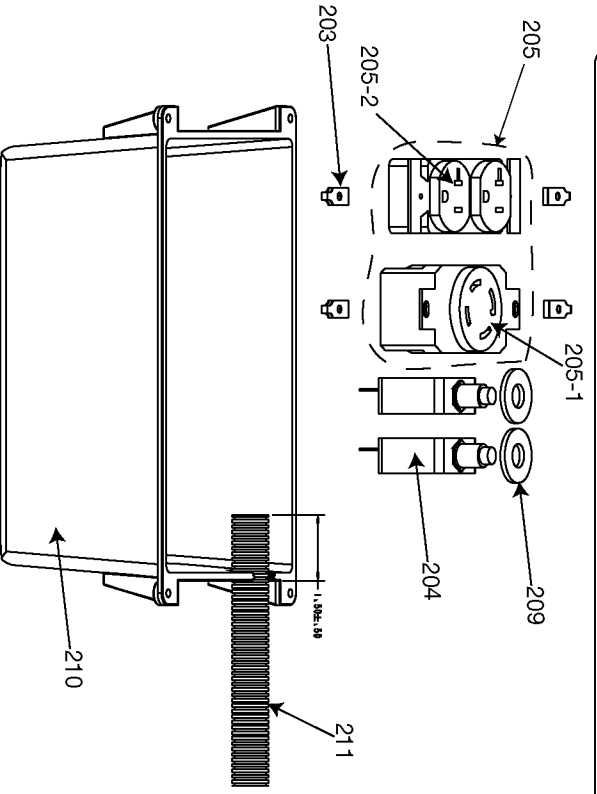

3 SCREW ON HAND TIGHT

1 TORQUE 20-25 IN-LBS

LUBE WITH LIGHT OIL OR SOAP PRIOR TO INSTALLATION

TORQUE 60-70 IN-LBS 1

TORQUE 120-144 IN-LBS 17

4 FUEL LINE MUST NOT CONTACT ANY ENGINE LINKAGE

21 TORQUE 96-120 IN-LBS

17 TORQUE 120-144 IN-LBS

25 TORQUE 96-120 IN-LBS

Parts List for BSI525-W Type 0

Item Number	Part Number	Description	Qty Required
1	91895680	SCREW .250-20X.750 H	1
2	Z-GS-0795	TANK FUEL 7G SS	1
3	GS-0443	CAP FUEL TANK	1
4	Z-A14582	HOSE FUEL	1
5	000000-00	No Longer Available	1
6	N103455	GROMMET	1
7	GS-0437	DRAIN COCK	1
8	Z-D26598	ASSY GEN 2.759 120/2	1
8	D27092	KIT SERVICE FOCUS MO	1
9	GS-0077	COVER END BLANK	1
10	SSF-553-1	SCREW #10-24X.563 TH	1
11	GS-0433	ISOLATOR	1
14	GS-0117	LUG GROUND	1
16	SSN-632	WASHER .875 OD .375	1
17	SSF-8150	NUT .312-18 UNC HEX	1
18	GS-0033	ISOLATOR VIBRATION 1	1
19	SSN-1619-ZN	WASHER LOCK EXTERNAL	1
20	GS-0118	STRAP GROUND	1
21	N002562	SCREW	1
22	000000-00	No Longer Available	1
23	000000-00	No Longer Available	1
25	SSF-549	SCREW .313-18X.50 HE	1
33	SSN-60-ZN	WASHER STEEL TYPE A-	1
37	SSF-3140-ZN	SCREW .375-16X1.00 H	1
38	SSF-8111-ZN	NUT .375-16 HEX WHIZ	1
39	SSN-1014-ZN	WASHER .339/.344 ID	1
40	D22311	SCREW .313-18X.875 U	1