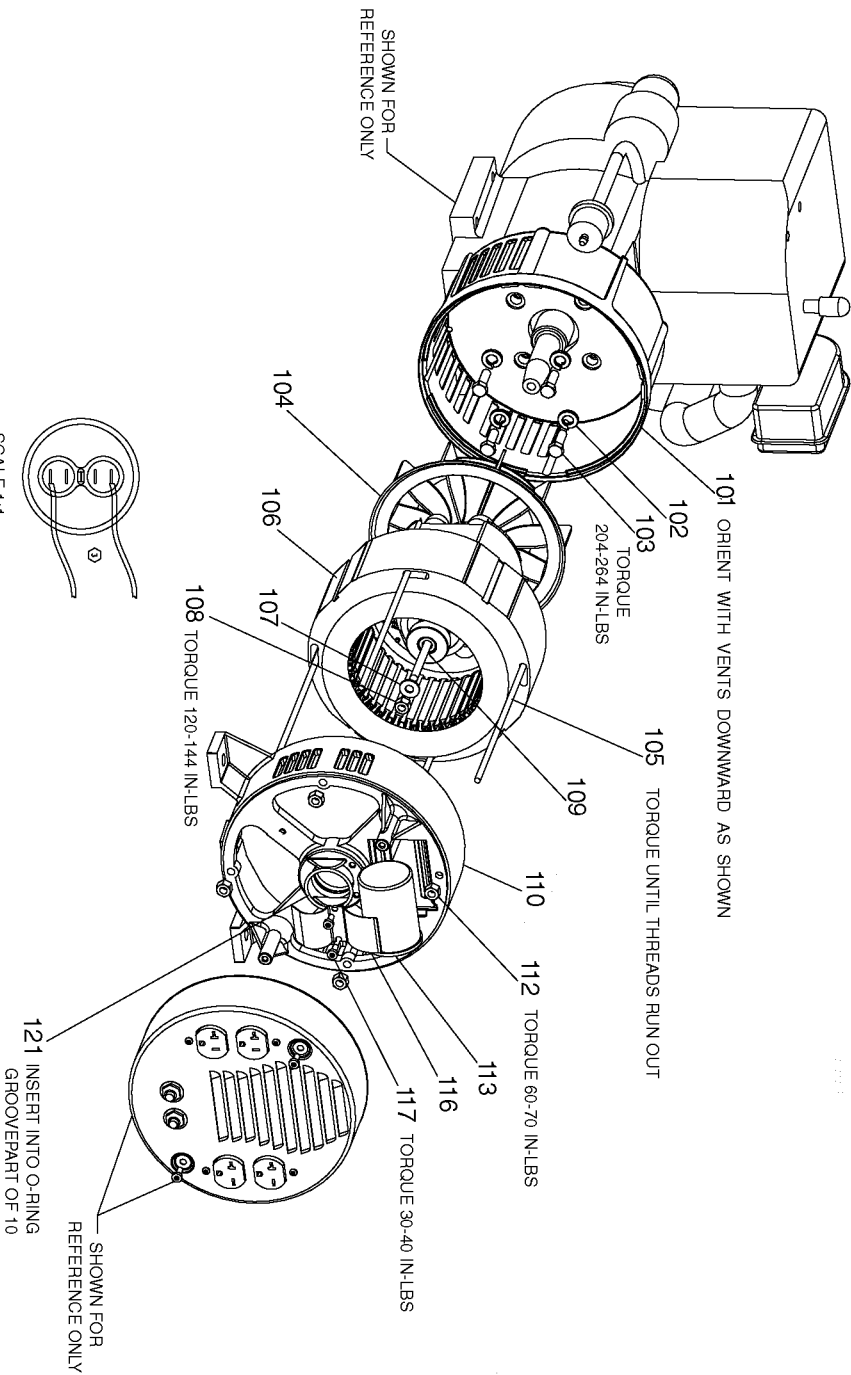

3 SCREW ON HAND TIGHT

1 TORQUE 20-25 IN-LBS

LUBE WITH LIGHT OIL OR SOAP PRIOR TO INSTALLATION

TORQUE 60-70 IN-LBS 1

TORQUE 120-144 IN-LBS 17

4 FUEL LINE MUST NOT CONTACT ANY ENGINE LINKAGE

21 TORQUE 96-120 IN-LBS

17 TORQUE 120-144 IN-LBS

25 TORQUE 96-120 IN-LBS

Parts List for BSI525-W Type 0

Item Number	Part Number	Description	Qty Required
1	91895680	SCREW .250-20X.750 H	1
2	Z-GS-0795	TANK FUEL 7G SS	1
3	GS-0443	CAP FUEL TANK	1
4	Z-A14582	HOSE FUEL	1
5	000000-00	No Longer Available	1
6	N103455	GROMMET	1
7	GS-0437	DRAIN COCK	1
8	Z-D26598	ASSY GEN 2.759 120/2	1
8	D27092	KIT SERVICE FOCUS MO	1
9	GS-0077	COVER END BLANK	1
10	SSF-553-1	SCREW #10-24X.563 TH	1
11	GS-0433	ISOLATOR	1
14	GS-0117	LUG GROUND	1
16	SSN-632	WASHER .875 OD .375	1
17	SSF-8150	NUT .312-18 UNC HEX	1
18	GS-0033	ISOLATOR VIBRATION 1	1
19	SSN-1619-ZN	WASHER LOCK EXTERNAL	1
20	GS-0118	STRAP GROUND	1
21	N002562	SCREW	1
22	000000-00	No Longer Available	1
23	000000-00	No Longer Available	1
25	SSF-549	SCREW .313-18X.50 HE	1
33	SSN-60-ZN	WASHER STEEL TYPE A-	1
37	SSF-3140-ZN	SCREW .375-16X1.00 H	1
38	SSF-8111-ZN	NUT .375-16 HEX WHIZ	1
39	SSN-1014-ZN	WASHER .339/.344 ID	1
40	D22311	SCREW .313-18X.875 U	1

Parts List for BSI525-W Type 0

Item Number	Part Number	Description	Qty Required
211	GS-0605	PANEL WIRE HARNESS G	1
213	SSF-3156	SCREW #10-9X.500 THD	1