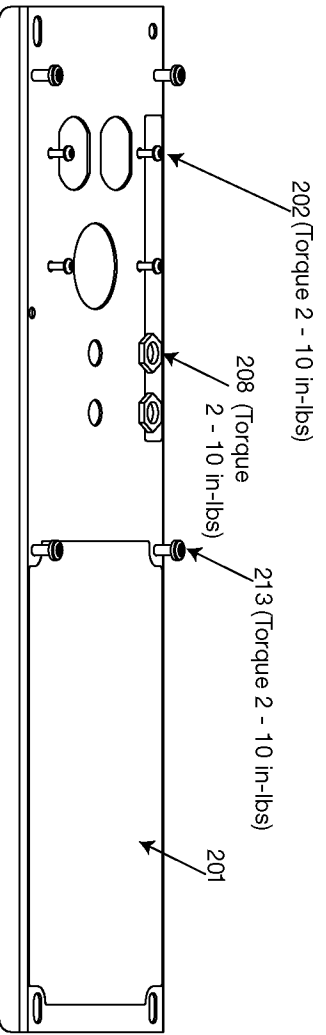

3 SCREW ON HAND TIGHT

1 TORQUE 20-25 IN-LBS

LUBE WITH LIGHT OIL OR SOAP PRIOR TO INSTALLATION

TORQUE 60-70 IN-LBS 1

TORQUE 120-144 IN-LBS 17

4 FUEL LINE MUST NOT CONTACT ANY ENGINE LINKAGE

21 TORQUE 96-120 IN-LBS

17 TORQUE 120-144 IN-LBS

25 TORQUE 96-120 IN-LBS

Parts List for BSI525-W Type 0

Item Number	Part Number	Description	Qty Required
1	91895680	SCREW .250-20X.750 H	1
2	Z-GS-0795	TANK FUEL 7G SS	1
3	GS-0443	CAP FUEL TANK	1
4	Z-A14582	HOSE FUEL	1
5	000000-00	No Longer Available	1
6	N103455	GROMMET	1
7	GS-0437	DRAIN COCK	1
8	Z-D26598	ASSY GEN 2.759 120/2	1
8	D27092	KIT SERVICE FOCUS MO	1
9	GS-0077	COVER END BLANK	1
10	SSF-553-1	SCREW #10-24X.563 TH	1
11	GS-0433	ISOLATOR	1
14	GS-0117	LUG GROUND	1
16	SSN-632	WASHER .875 OD .375	1
17	SSF-8150	NUT .312-18 UNC HEX	1
18	GS-0033	ISOLATOR VIBRATION 1	1
19	SSN-1619-ZN	WASHER LOCK EXTERNAL	1
20	GS-0118	STRAP GROUND	1
21	N002562	SCREW	1
22	000000-00	No Longer Available	1
23	000000-00	No Longer Available	1
25	SSF-549	SCREW .313-18X.50 HE	1
33	SSN-60-ZN	WASHER STEEL TYPE A-	1
37	SSF-3140-ZN	SCREW .375-16X1.00 H	1
38	SSF-8111-ZN	NUT .375-16 HEX WHIZ	1
39	SSN-1014-ZN	WASHER .339/.344 ID	1
40	D22311	SCREW .313-18X.875 U	1