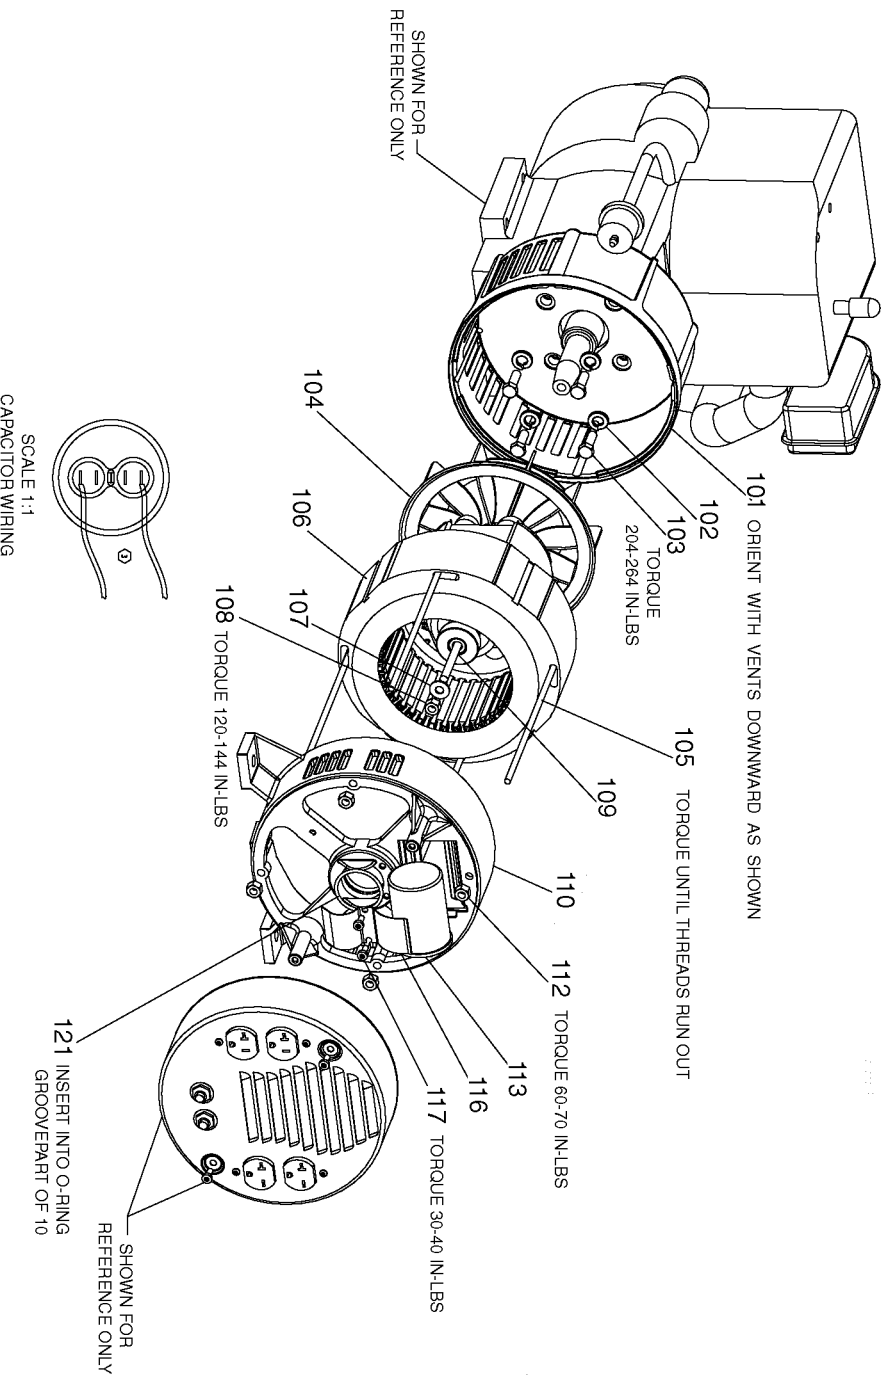

GS-0600 Generator Assembly

GS-0753 Panel Assembly

Parts List for BS500 Type 0

Item Number	Part Number	Description	Qty Required
1	91895680	SCREW .250-20X.750 H	10
2	Z-GS-0795	TANK FUEL 7G SS	1
3	GS-0443	CAP FUEL TANK	1
4	Z-A14582	HOSE FUEL	1
5	GS-0227	CLAMP FUEL .50	2
6	N103455	GROMMET	1
7	GS-0437	DRAIN COCK	1
8	000000-00	No Longer Available	1
9	GS-0077	COVER END BLANK	1
10	SSF-553-1	SCREW #10-24X.563 TH	10
11	000000-00	No Longer Available	1
12	SSN-1014-ZN	WASHER .339/.344 ID	10
13	SSF-8111-ZN	NUT .375-16 HEX WHIZ	1
14	GS-0117	LUG GROUND	1
15	SS-12-CD	SCREW .313-18X.750 H	10
16	SSF-3140-ZN	SCREW .375-16X1.00 H	10
17	SSF-8150	NUT .312-18 UNC HEX	10
18	GS-0033	ISOLATOR VIBRATION 1	3
19	N017772	LOCK WASHER	10
20	GS-0118	STRAP GROUND	1
21	95829230	SCREW .313-18X1.50 H	10
22	000000-00	No Longer Available	1
23	000000-00	No Longer Available	1
24	000000-00	No Longer Available	1
25	5140123-06	SCREW	10
32	GS-0605	PANEL WIRE HARNESS G	1
33	330016-13	WASHER	10

Parts List for BS500 Type 0

Item Number	Part Number	Description	Qty Required
34	SSN-632	WASHER .875 OD .375	10
43	GS-0019	RECEPTACLE 120V 20A	1
44	GS-0445	RECEPTACLE 4 PRONG T	1
45	D21508	BREAKER CIRCUIT	1
46	SSF-583	SCREW #6-32X.500 PAN	10
47	SSF-3156	SCREW #10-9X.500 THD	10
49	SSF-595	NUT .438-28 UNEF HEX	10
50	SSF-584	NUT #6-32 SPEED SELF	10
51	SS-1525-CD	WASHER WRT 3/8	10
101	000000-00	No Longer Available	1
102	SSN-619	WASHER .375 SPRING L	10
103	5140125-93	SCREW	10
104	D27092	KIT SERVICE FOCUS MO	1
104	Z-D26598	ASSY GEN 2.759 120/2	1
105	000000-00	No Longer Available	1
106	D27092	KIT SERVICE FOCUS MO	1
106	Z-D26598	ASSY GEN 2.759 120/2	1
107	330016-13	WASHER	10
108	SSF-576	NUT .313-24 HEX W/KE	10
109	000000-00	No Longer Available	1
110	000000-00	No Longer Available	1
112	SSF-575	NUT .250-20 HEX W/KE	10
113	GS-0592	CAPACITOR 35uF 3% 37	1
116	GS-0595	BRACKET CAPACITOR 2.	1
117	SSF-553-1	SCREW #10-24X.563 TH	10
121	GS-0862	O-RING ROTOR BEARING	1