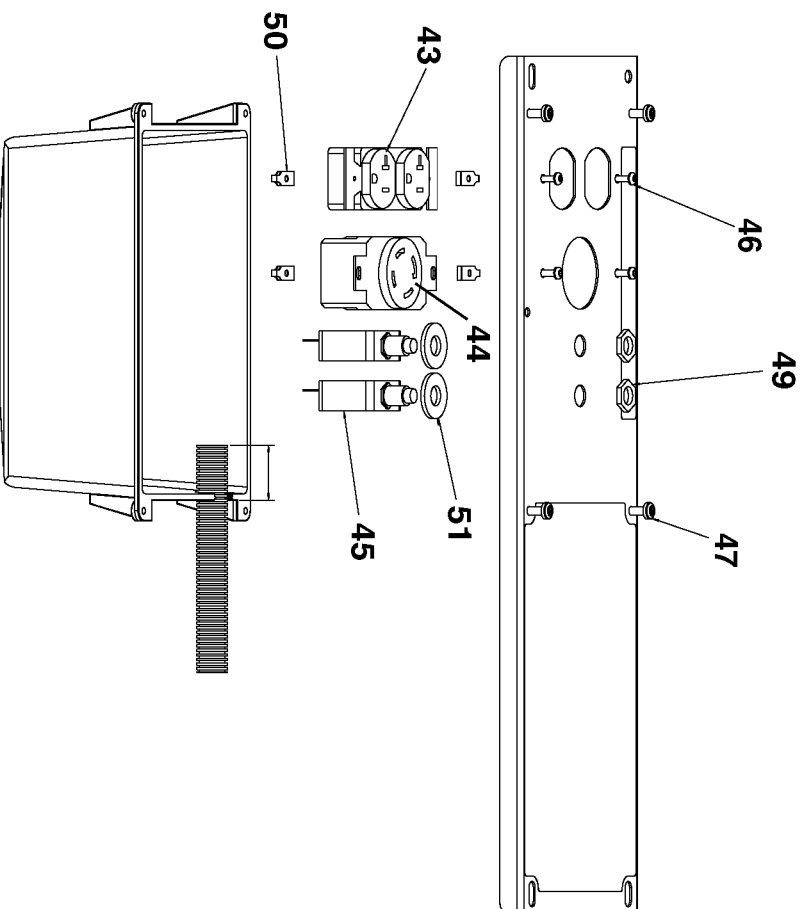

GS-0600 Generator Assembly

GS-0753 Panel Assembly

Parts List for BS500 Type 0

Item Number	Part Number	Description	Qty Required
1	91895680	SCREW .250-20X.750 H	10
2	Z-GS-0795	TANK FUEL 7G SS	1
3	GS-0443	CAP FUEL TANK	1
4	Z-A14582	HOSE FUEL	1
5	GS-0227	CLAMP FUEL .50	2
6	N103455	GROMMET	1
7	GS-0437	DRAIN COCK	1
8	000000-00	No Longer Available	1
9	GS-0077	COVER END BLANK	1
10	SSF-553-1	SCREW #10-24X.563 TH	10
11	000000-00	No Longer Available	1
12	SSN-1014-ZN	WASHER .339/.344 ID	10
13	SSF-8111-ZN	NUT .375-16 HEX WHIZ	1
14	GS-0117	LUG GROUND	1
15	SS-12-CD	SCREW .313-18X.750 H	10
16	SSF-3140-ZN	SCREW .375-16X1.00 H	10
17	SSF-8150	NUT .312-18 UNC HEX	10
18	GS-0033	ISOLATOR VIBRATION 1	3
19	N017772	LOCK WASHER	10
20	GS-0118	STRAP GROUND	1
21	95829230	SCREW .313-18X1.50 H	10
22	000000-00	No Longer Available	1
23	000000-00	No Longer Available	1
24	000000-00	No Longer Available	1
25	5140123-06	SCREW	10
32	GS-0605	PANEL WIRE HARNESS G	1
33	330016-13	WASHER	10

Parts List for BS500 Type 0

Item Number	Part Number	Description	Qty Required
34	SSN-632	WASHER .875 OD .375	10
43	GS-0019	RECEPTACLE 120V 20A	1
44	GS-0445	RECEPTACLE 4 PRONG T	1
45	D21508	BREAKER CIRCUIT	1
46	SSF-583	SCREW #6-32X.500 PAN	10
47	SSF-3156	SCREW #10-9X.500 THD	10
49	SSF-595	NUT .438-28 UNEF HEX	10
50	SSF-584	NUT #6-32 SPEED SELF	10
51	SS-1525-CD	WASHER WRT 3/8	10
101	000000-00	No Longer Available	1
102	SSN-619	WASHER .375 SPRING L	10
103	5140125-93	SCREW	10
104	D27092	KIT SERVICE FOCUS MO	1
104	Z-D26598	ASSY GEN 2.759 120/2	1
105	000000-00	No Longer Available	1
106	D27092	KIT SERVICE FOCUS MO	1
106	Z-D26598	ASSY GEN 2.759 120/2	1
107	330016-13	WASHER	10
108	SSF-576	NUT .313-24 HEX W/KE	10
109	000000-00	No Longer Available	1
110	000000-00	No Longer Available	1
112	SSF-575	NUT .250-20 HEX W/KE	10
113	GS-0592	CAPACITOR 35uF 3% 37	1
116	GS-0595	BRACKET CAPACITOR 2.	1
117	SSF-553-1	SCREW #10-24X.563 TH	10
121	GS-0862	O-RING ROTOR BEARING	1