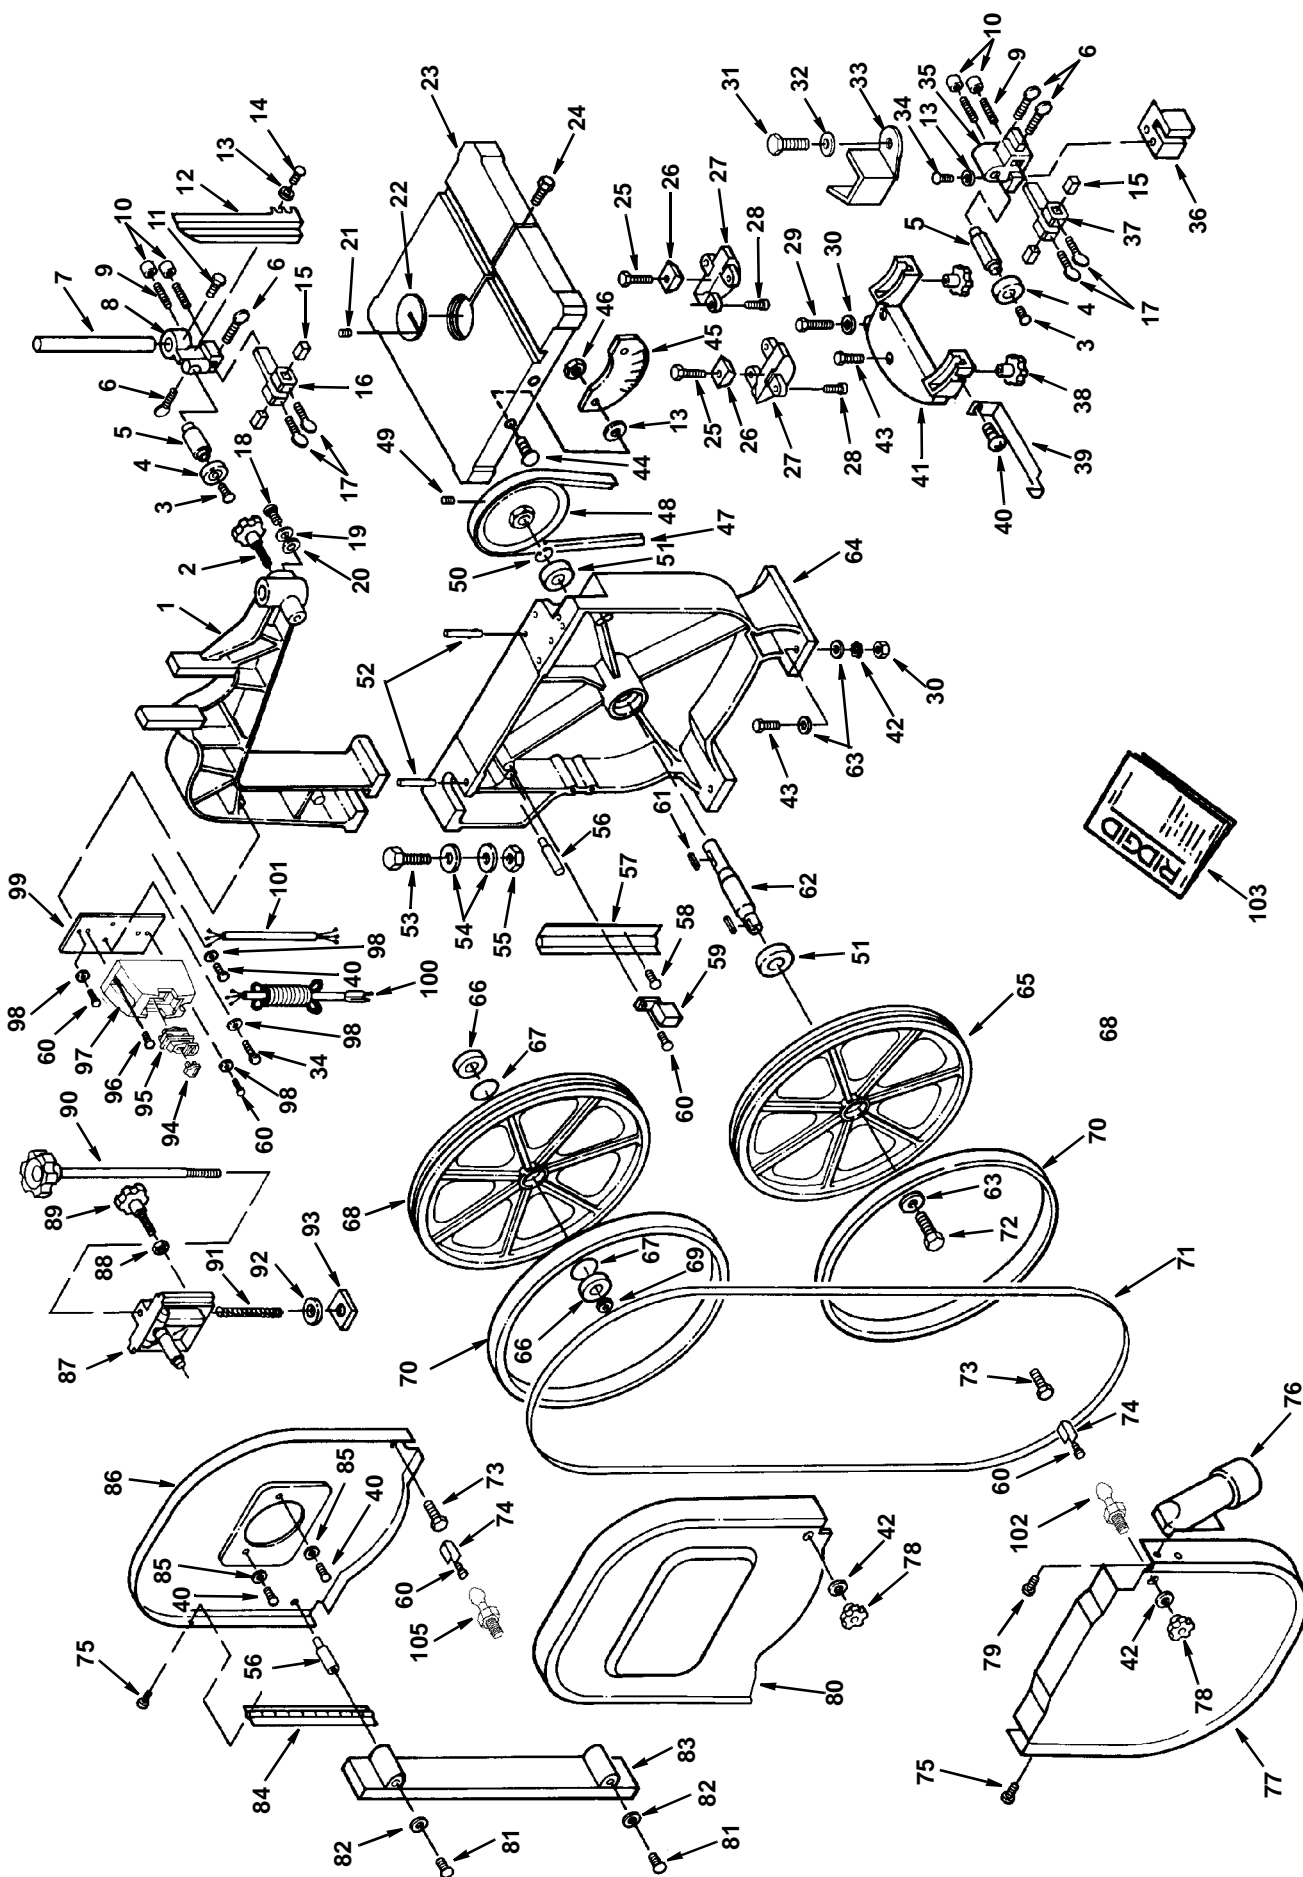

Parts List For RIDGID 14-inch Band Saw Model No. 14002

Figure 1

Repair Parts

Parts List For RIDGID 14 Inch Band Saw Model No. BS14002 Figure 1 - Drive Assembly Parts

Always Order By Part Number - Not By Key Number

Key No.	Part No.	Description
1	823545	Frame Upper Arm
2	826533	Knob
3	823746	Screw Pan Hd. Lock M6 x 1-12
4	820722-10	Bearing Ball
5	823574	Sleeve Upper Spacing
6	823744-3	Screw Thumb M6-16
7	823575-2	Post Guide
8	823601	Bracket Support Post
9	823954	Screw Soc Set M8 x 1.25-40
10	823573	Nut Micro-Adjust
11	820249-4	Screw hex Hd. M6 x 1.0-16
12	823596	Guard Blade Upper
13	820238-4	* Washer M6
14	813307-3	Screw Hex Hd. M6 x 1.0-10
15	823572	Block Guide
16	823745	Bracket Support Upper
17	823744-2	Screw Thumb M6-12
18	821750-1	* Screw Soc. Cup M10 x 1.5-10
19	823743	Spring
20	823742	Ball Steel
21	813249-76	Pin Spring
22	823580	Insert Table
23	823559	Table
24	823579	Pin table
25	823769	Screw Hex Hd. M10 x 1.5-55
26	823565	Clamp Trunnion Shoe
27	823586	Trunnion
28	823768	Screw Hex Washer hd. M6 x 1-12
29	813310-4	* Screw Hex Hd. M8 x 1.25-80
30	813164-6	* Nut Hex M8
31	816755-10	Screw Pan Cross M5 x 0.8-9
32	813314-8	* Lockwasher M5
33	823588	Guard Blade Lower
34	821388-2	* Screw Hex Hd. M6 x 1.0-20
35	826538	Bracket Lower Support Post
36	823750-1	Guard Lower Wheel Blade
37	823779	Bracket Support Lower
38	826532	Knob Locking
39	826626	Pointer
40	813313-5	Screw Pan Hd. M5 x 0.8-6
41	823587	Bracket Trunnion Support
42	813163-12	* Lockwasher M8
43	813310-9	* Screw Hex Hd. M8 x 1.25-35
44	818470-5	Screw Flat Hd. Cross M5 x 0.8-15
45	826664	Scale Bevel
46	813164-6	* Nut Hex M5 x 0.8
47	817393-5	Belt V A40
48	828863	Pulley
49	817391-1	Screw Soc Set M6 x 1.0-10
50	816782	Ring Retaining
51	817530	Bearing Ball
52	823741	Pin
53	821732-1	Screw Hex Hd. M16 x 2.0-55

Key No.	Part No.	Description
54	813512-1	* Washer M16
55	813164-12	* Nut M16
56	823756	Stud
57	823598	Hinge Lower
58	818470-3	Screw Flat Hd. M5 x 0.8-10
59	823555	Brush Wheel
60	813313	Screw Pan Hd. M5 x 0.8-12
61	819188	Key 5mm x 20mm
62	823584	Shaft Lower Wheel
63	823753	* Washer M8
64	823554-1	Base
65	828864	Wheel Lower
66	823762	Bearing Ball
67	823761	Ring Retaining
68	828864-1	Wheel Upper
69	823763	Nut Hex M12 x 1.25
70	823595	Tire
71	823542	† Blade 3/8 x 93-1/2
72	823753	Screw Hex Hd. LH M8 x 1.25-25
73	823751	Bolt M10 x 1.5-15 (Special)
74	823583	Catch Door
75	817357	Screw Pan Hd. M4 x 16-8
76	823558	Chute Dust
77	826634-1	Cover Lower Wheel
78	826536	Knob Catch
79	823771	Screw Pan Hd. Lock M6 x 1-8
80	823552-1	Cover Upper Front
81	816069	Screw Pan Hd. Ty "AB" #6 x 5/8
82	823760	Washer
83	823600	Guard Blade Rear
84	823597	Hinge Upper
85	820237-7	* Washer M5
86	823758-9	Cover Upper Back
87	824283	Shaft/Hinge Upper Wheel Asm
88	823570	Nut Wing
89	826535	Knob Lock
90	826534	Knob Blade Adjusting
91	826627	Spring Coil
92	826630	Indicator
93	823755	Nut Square
94	AC1000	† Key, Switch
95	826123	Switch Locking
96	813313	* Screw Pan Hd. M5 x 0.8-12
97	826394	Box Switch
98	813314-8	* Lockwasher M5
99	823546	Plate Switch Backing
100	823563-1	Cord w/Plug
101	823543-1	Cord Power
102	827589	Stud Latch
103	SP6412	Operator's Manual

† Stock Item - May be secured through the Hardware Department of most Home Depot Stores.

* Standard hardware item. May be purchased locally.