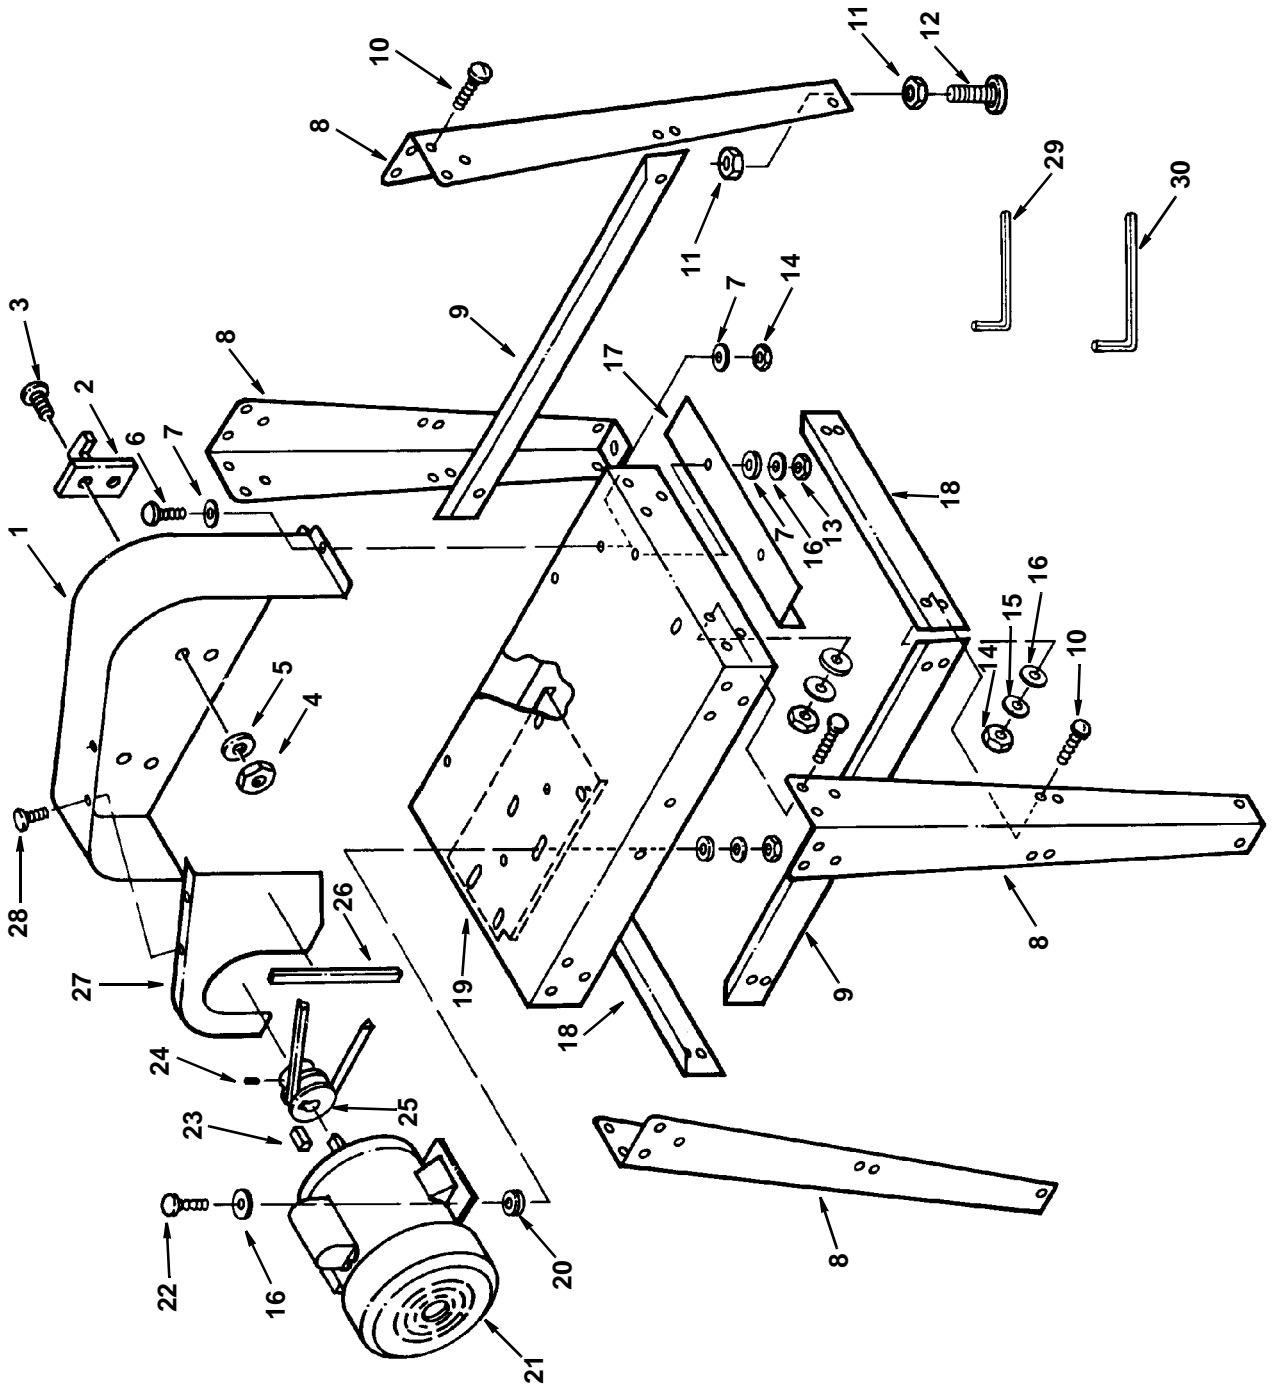

Parts List For RIDGID 14 Inch Band Saws
Model No. BS14002

Figure 2

Repair Parts

Parts List For RIDGID 14 Inch Band Saw Model No. BS14002

Figure 2 - Base Components

Always order by Part Number - Not by Key Number

Key No.	Part No.	Description
1	823592-1	Cover Pulley
2	826530	Hanger Blade
3	826632	* Screw Pan Hd M4 x 0.7-10
4	824026-4	* Nut Hex M4 x 0.7
5	813314-5	* Lockwasher 4mm
6	813313	* Screw Pan Hd. M5 x 0.8-12
7	820237-1	* Washer M5
8	823773-1	Leg
9	823590-1	Stiffener Long
10	823776	Bolt Carriage M8 x 1.25-16
11	118615	* Nut Hex 3/8-16
12	803835-1	Foot Leveling
13	813164-6	* Nut Hex M5
14	813364-8	* Nut Hex M8
15	813303-7	* Lockwasher M8

Key No.	Part No.	Description
16	821063-2	* Washer M8
17	823593-1	Plate Support
18	823589-1	Stiffener Short
19	828984	Stand Top
20	823747	Grommet Rubber
21	828848	Motor
22	813310-9	* Screw Hex Hd. M8 x 1.25-35
23	819188	Key 5mm x 20mm
24	817391-1	Screw Set M6 x 1.0-10
25	828862	Pulley Motor
26	823576	Pad
27	823591-1	Cover Pulley Inner
28	817357	* Screw Pan Hd. M4 x 16-8
29	813317-6	Wrench Hex "L" 3mm
30	813317-8	Wrench Hex "L" 5mm

* Standard hardware item. May be purchased locally.