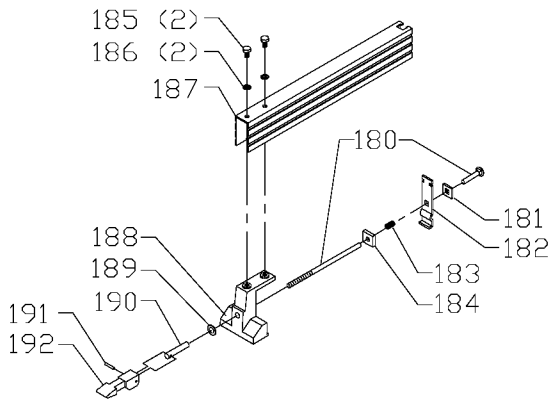

WIRING DIAGRAM

HARDWARE PACK

83

AVAILABLE AS AN ACCESSORY
28-151 MITER GAUGE ASSY

170

AVAILABLE AS AN ACCESSORY
28-181 FENCE ASSY

179

Parts List for BS100 Type 1

Parts List for BS100 Type 1

Item Number	Part Number	Description	Qty Required
31	900193	FRAME	1
32	900072	TENSION LABEL	1
33	900192	KNOB	1
34	1345027	SPRING	1
35	491889-00	SCREW HEX HEAD	2
36	488813-00	LOCK WASHER	2
37	488822-00	FLAT WASHER	2
38	904030201750	LOCK WASHER	2
39	1341603	MOTOR ASSEMBLY	1
40	1341604	SPECIAL SCREW	1
41	1341605	SPRING	1
42	900194	PINION KNOB	1
45	491964-00	NUT	1
46	488813-00	LOCK WASHER	1
47	1340637	WASHER	1
48	000000-00	No Longer Available	1
49	1345032	SHAFT	1
50	1320108	BEARING	1
51	1320165	RETAINING RING	1
52	1341609	BASE	1
53	488813-00	LOCK WASHER	2
54	1246034	CAP SCREW	2
55	000000-00	No Longer Available	2
56	1341608	BLADE GUIDE BRACKET	1
57	1341607	GUIDE	2
60	1341596	MOTOR PULLEY	1
61	1341593	SHAFT	1

Parts List for BS100 Type 1

Item Number	Part Number	Description	Qty Required
62	1341594	BELT (XL130)	1
63	1341595	WHEEL PULLEY	1
64	1341589	LOWER WHEEL	1
65	1246164	SCREW	3
66	1341072	BEARING	2
67	1320166	RETAINING RING	1
69	1320166	RETAINING RING	1
70	1341072	BEARING	2
71	1341590	UPPER WHEEL	1
72	1341591	TIRE	2
73	1341592	SHAFT	1
74	1246045	MACH SCREW	4
75	1341599	PLATE	1
76	1341598	SUPPORT BRACKET	1
77	A08518	PIN	1
77	000000-00	No Longer Available	1
78	1341597	TENSION BRACKET	1
79	000000-00	No Longer Available	4
82	1243501	SCREW	4
83	900160	HARDWARE PACK	1
100	1342455	SCREW	3
101	1343521	WASHER	3
102	1320131	STRAIN RELIEF	1
103	900575	PLATE	1
104	1342455	SCREW	1
105	1341616	POINTER	1
106	000000-00	No Longer Available	1