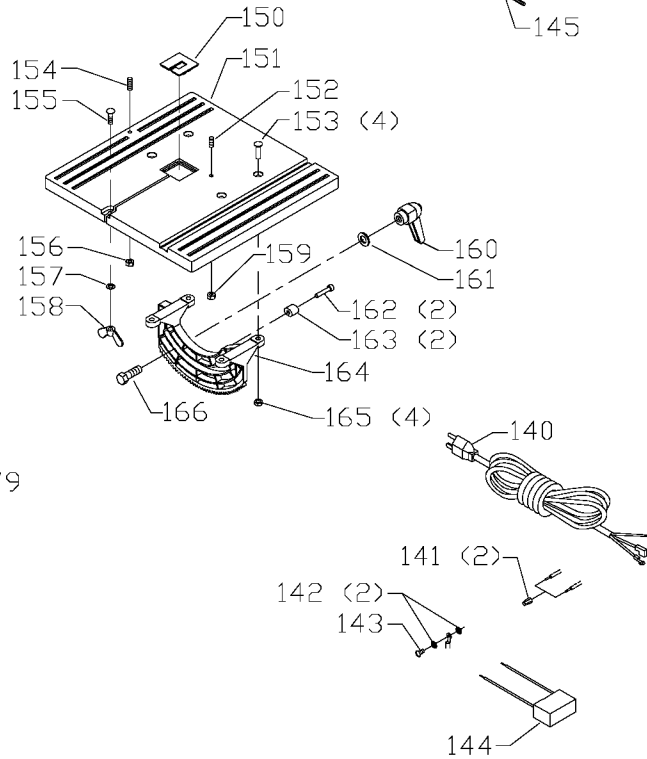

AVAILABLE AS AN ACCESSORY
28-151 MITER GAUGE ASSY

170

AVAILABLE AS AN ACCESSORY
28-181 FENCE ASSY

179