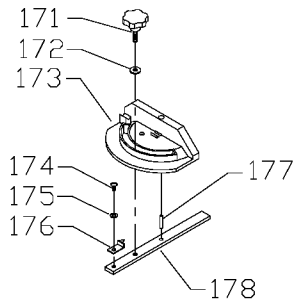

AVAILABLE AS AN ACCESSORY
28-151 MITER GAUGE ASSY