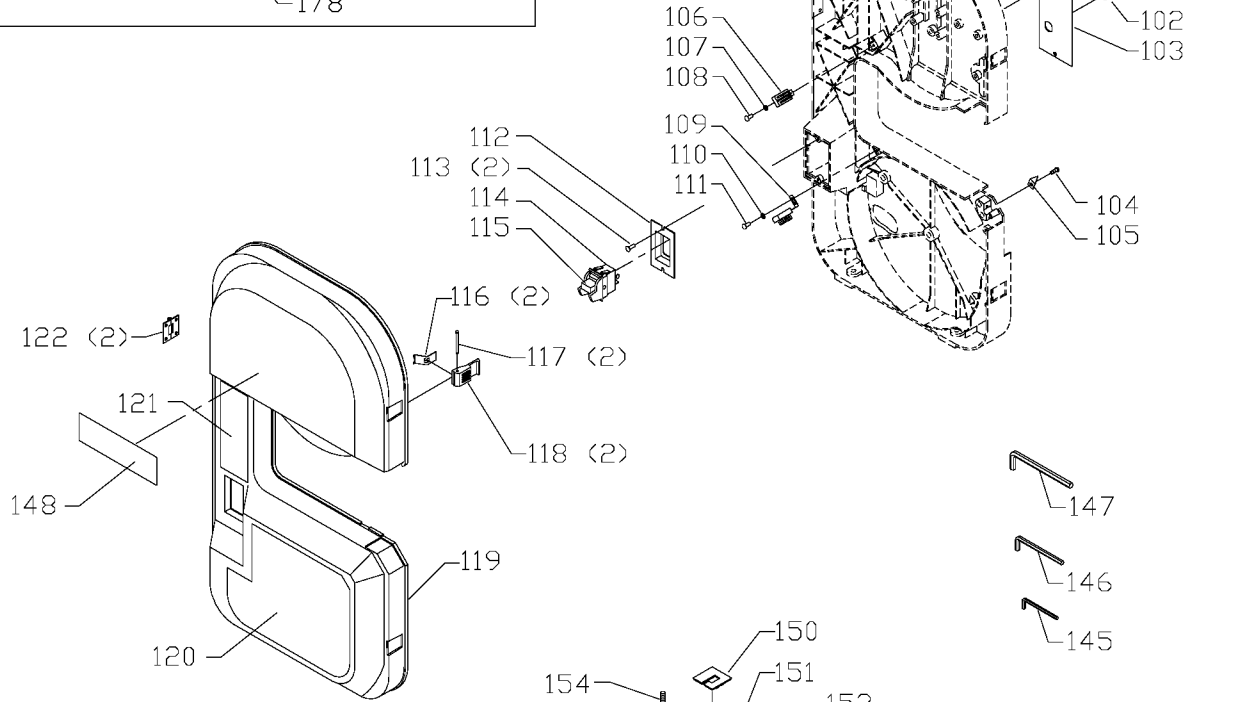

AVAILABLE AS AN ACCESSORY
28-151 MITER GAUGE ASSY

170

AVAILABLE AS AN ACCESSORY
28-181 FENCE ASSY

179