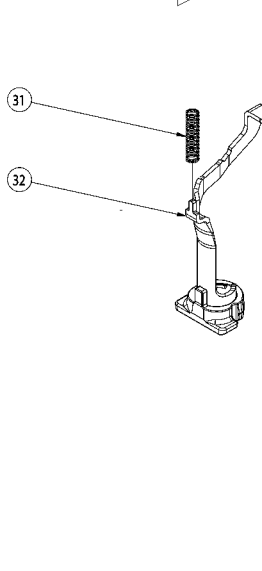

BRN175

15° COIL ROOFING NAILER
15° BOBINA CLAVADORA PARA TECHADO
15° CLOUEUSE POUR TOITURE

24-26 IN-LBS
OF TORQUE
(28-31 KG-CM)

18-25 IN-LBS
OF TORQUE
(21-29 KG-CM)

18-25 IN-LBS
OF TORQUE
(21-29 KG-CM)

IP1437-1RA 01/15
TO BE USED WITH PARTS LIST IP1437-2 AND OPERATION AND MAINTENANCE MANUAL 9R209323.