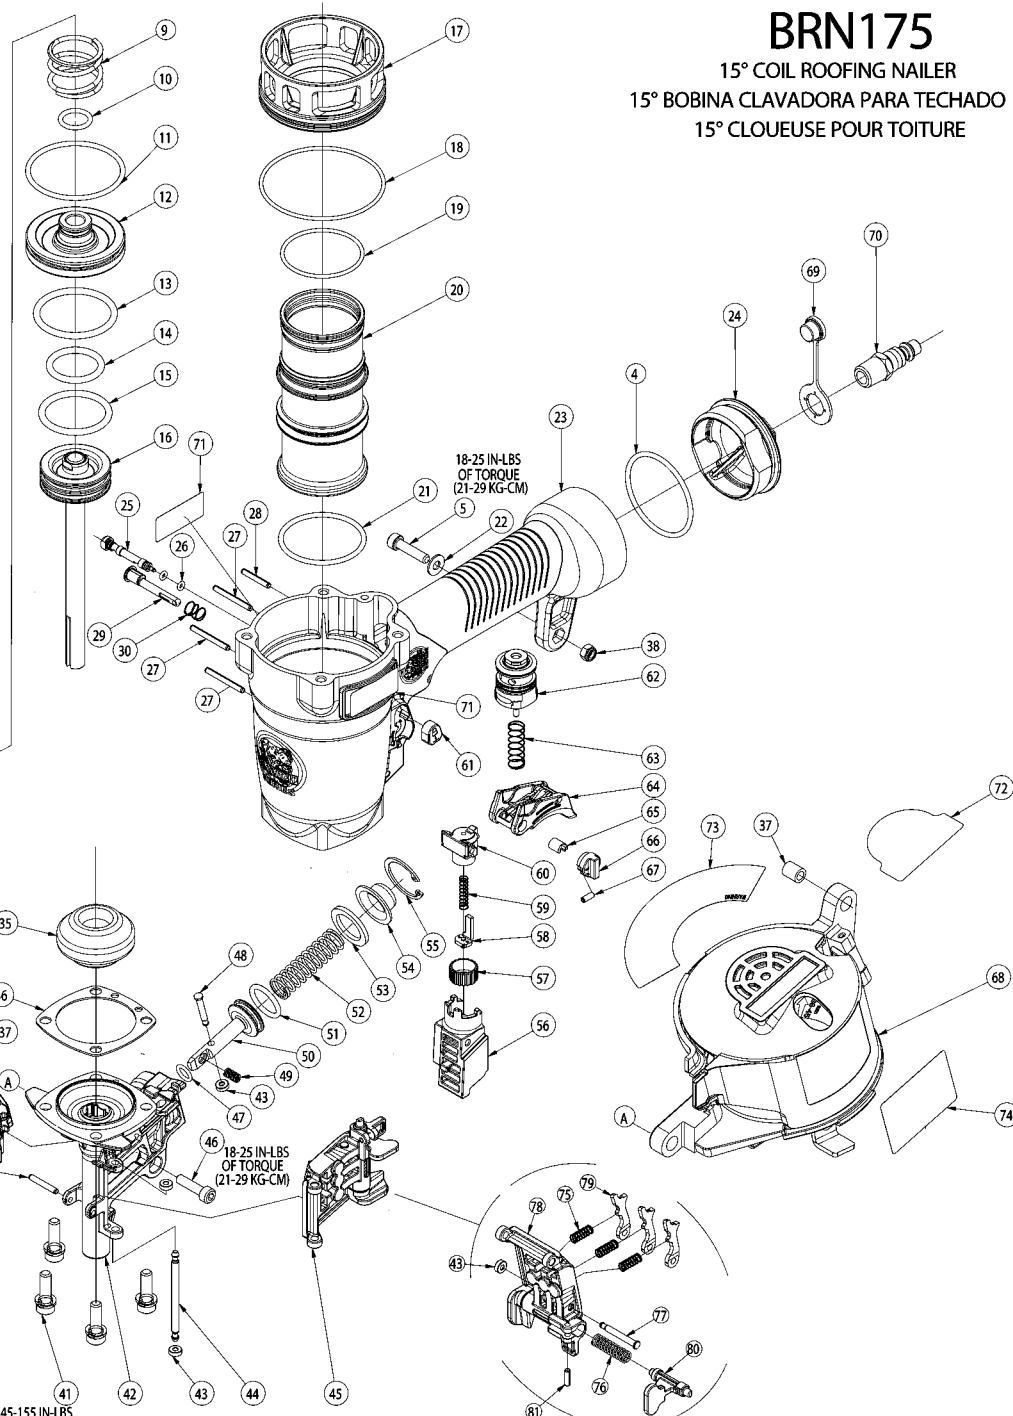

BRN175

15° COIL ROOFING NAILER
15° BOBINA CLAVADORA PARA TECHADO
15° CLOUEUSE POUR TOITURE

24-26 IN-LBS
OF TORQUE
(28-31 KG-CM)

18-25 IN-LBS
OF TORQUE
(21-29 KG-CM)

18-25 IN-LBS
OF TORQUE
(21-29 KG-CM)

IP1437-1RA 01/15
TO BE USED WITH PARTS LIST IP1437-2 AND OPERATION AND MAINTENANCE MANUAL 9R209323.