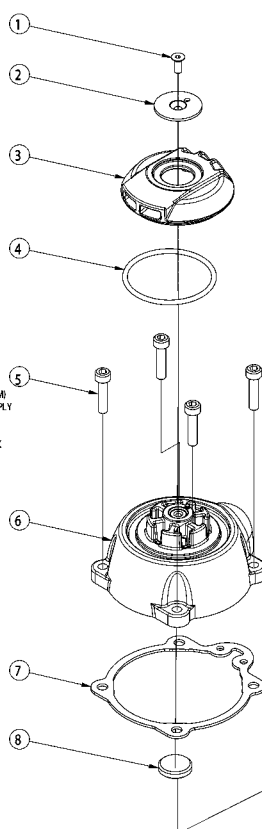

BRN175

15° COIL ROOFING NAILER
15° BOBINA CLAVADORA PARA TECHADO
15° CLOUEUSE POUR TOITURE

24-26 IN-LBS
OF TORQUE
(28-31 KG-CM)

18-25 IN-LBS
OF TORQUE
(21-29 KG-CM)

18-25 IN-LBS
OF TORQUE
(21-29 KG-CM)

IP1437-1RA 01/15
TO BE USED WITH PARTS LIST IP1437-2 AND OPERATION AND MAINTENANCE MANUAL 9R209323.