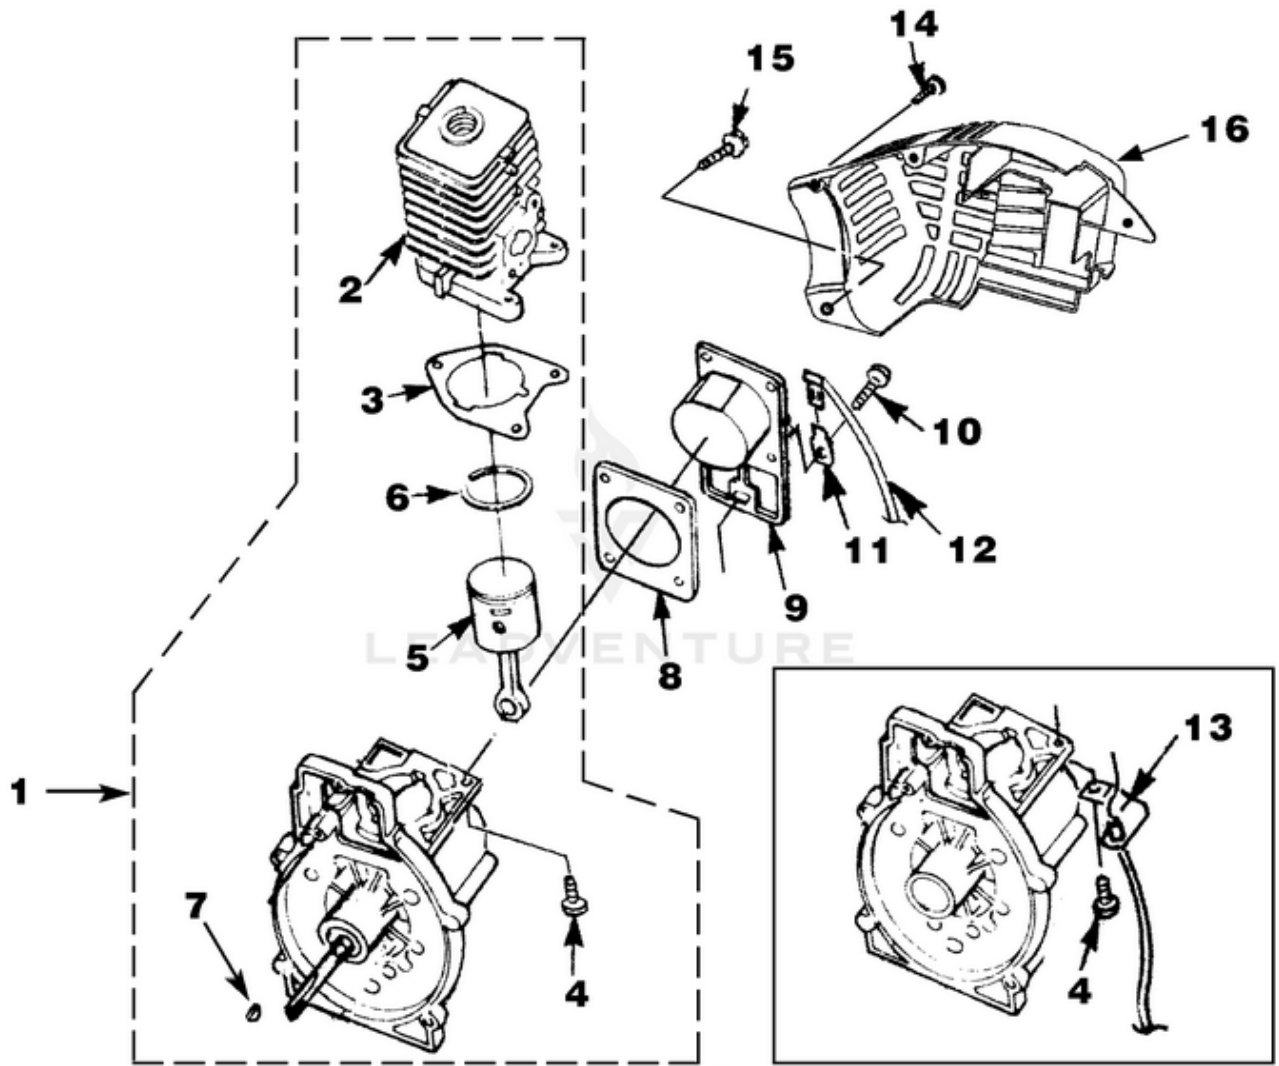

BP30185 Blower UT-08036AR 08036-UT ARBP30185 Blower UT-08036 ARBP30185 Blower - Back Pack,
Tube Kit & Handle

Rendered by LeadVenture, Inc.

Ref #	Part #	Description	Qty
1	UP03829	HARNESS-Shoulder	2
4	UP04405	FRAME-Blower	1
2	UP06884	PAD-Foam	1
3	UP03830	CLIP-Push	6
5	UP03826	VIBRATION ISOLATOR	2
6	UP06885	VIBRATION ISOLATOR KIT	1
7	UP03861	VOLUTE HOUSING KIT	1
8	UP06720	BLOWER VAC GRILLE KIT	1
9	UP03894	SCREW-Thread Form. (#6 X 3/8")	6
10	UP06613	ACCESS DOOR KIT	1
11	UP03888	SCREW-Thread Rolling (#10 X 5/8")	1
12	UP03893	SCREW-Thread Form. (#8 X 1/2")	1
13	UP03884	NUT-Hex (3/8-24)	1
14	UP03835	WASHER-Bellville (3/8")	1
15	UP03836	WASHER-Flat	2
16	UP06826	BLOWER FAN KIT	1

Rendered by LeadVenture, Inc.

Ref #	Part #	Description	Qty
1	UP03121	SHORT BLOCK W/ Rotor (30cc)	1
2	UP07146	30 CC CYLINDER KIT	1
3	UP03857	GASKET-Cylinder	1
4	UP04345	SCREW, SEMS (12-24 x 3/4)	3
5	UP03366	30 CC PISTON & ROD	1
6	UP03837	RING-Piston	2
7	UP03874	KEY-Woodruff	1
	UP03817	GASKET-Muffler	1
1	UP03123	SHORT BLOCK W/ Rotor (25cc)	1
2	UP04136	25 CC CYLINDER KIT	1
3	UP03857	GASKET-Cylinder	1
4	UP04345	SCREW, SEMS (12-24 x 3/4)	3
5	UP00768	25 CC PISTON & ROD	1
6	UP03838	RING-Piston	1
7	UP03874	KEY-Woodruff	1
	UP03817	GASKET-Muffler	1
8	UP04335	GASKET-Crankcase	1
9	UP04336	CRANKCASE COVER-Stamped Steel	1
10	UP04295	SCREW, SEMS (10-24 x .56)	4
9	UP03914	CRANKCASE COVER-Aluminum	1
10	UP04277	SCREW, SEMS (10-24 x .810)	4
11	UP03834	TAB-Male	1
12	UP04302	CABLE-Throttle w/ Ignition Leads	1
13	UP04296	CABLE BRACKET	1
14	UP03893	SCREW-Thread Form. (#8 X 1/2")	3
15	UP03900	SCREW-Thread Form. (#10 X 3/4")	6
16	UP06522	SHROUD	1
	UP06779	SHROUD-Flocked	1