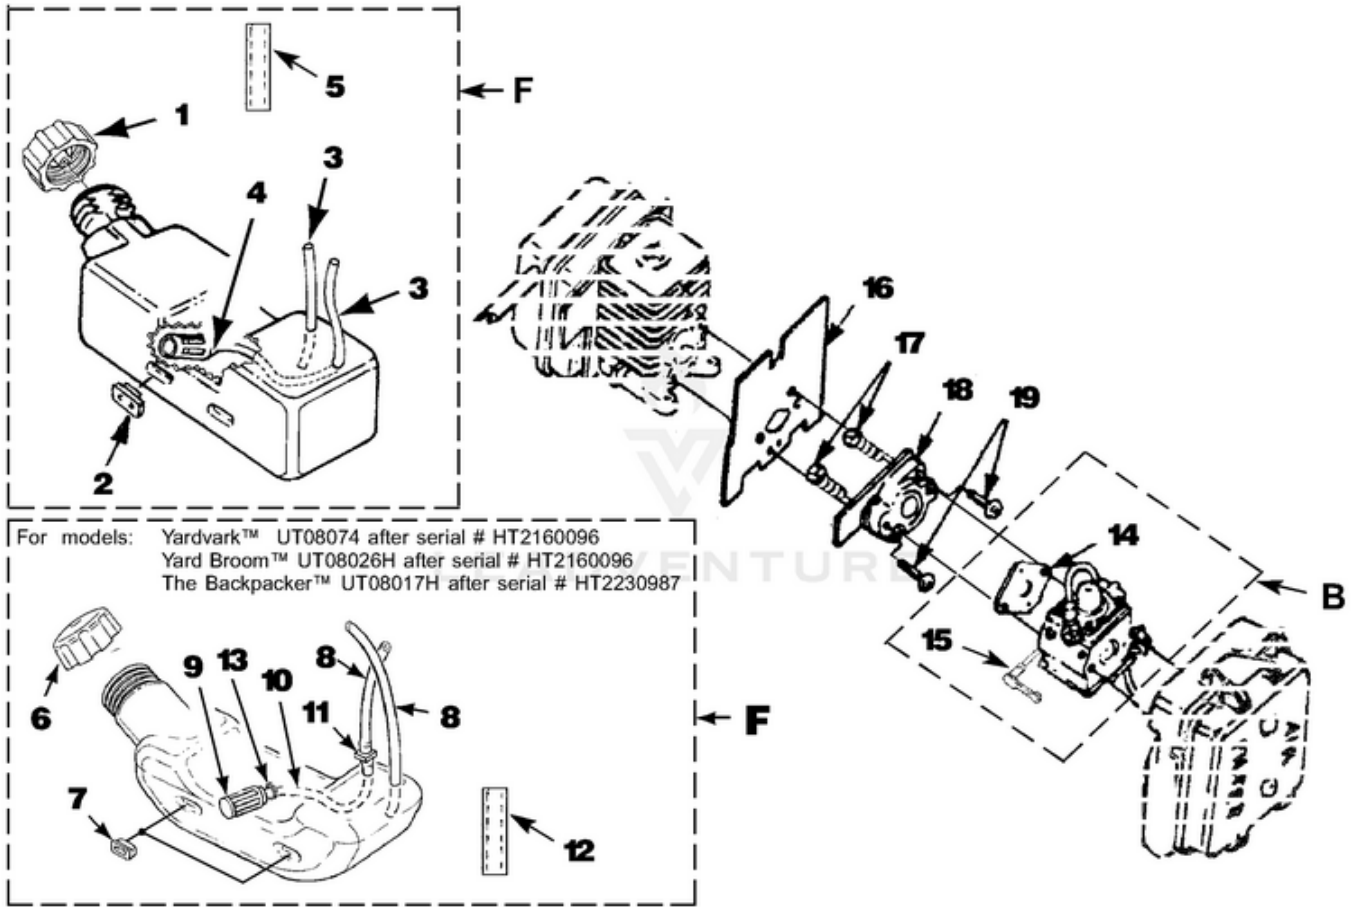

BP30185 Blower UT-08036AR 08036-UT ARBP30185 Blower UT-08036 ARBP30185 Blower - Carburetor And Fuel Tank

For models: Yardvark™ UT08074 after serial # HT2160096
Yard Broom™ UT08026H after serial # HT2160096
The Backpacker™ UT08017H after serial # HT2230987

Rendered by LeadVenture, Inc.

Ref #	Part #	Description	Qty
F	UP00136	FUEL TANK KIT	1
1	UP04111	FUEL CAP (1 3/8" Opening)	1
2	UP03501	BUMPER-Rubber	3
3	7031032	TUBING-Rubber (8")	2
4	UP03871	FUEL FILTER	1
5	4283304	INSULATION-Tubing	1
F	UP00136	FUEL TANK KIT	1
6	UP00106	FUEL CAP (1 5/8" Opening)	1
7	UP03501	BUMPER-Rubber	3
8	UP03825	TUBING-Rubber (8")	2
9	UP03871	FUEL FILTER	1
10	UP03905	TUBING-Rubber (8")	1
11	UP04310	Fitting, Inlet (small for 2.5mm ID fuel line)	1
	UP03831	Fitting, Inlet (large for 3mm ID fuel line)	1
12	UP04339	INSULATION-Tubing	1
13	UP03913	CLAMP	1
B	UP00651	CARBURETOR KIT	1
14	UP03915	GASKET-Carburetor	1
15	UP03943	LEVER-Choke	1
	UP04278	LEVER-Choke	1
B	UP00652	CARBURETOR KIT	1
14	UP03916	(GASKET-Carburetor)	1
15	UP03943	LEVER-Choke	1
	UP04278	LEVER-Choke	1
B	UP00653	CARBURETOR KIT	1
14	UP03915	GASKET-Carburetor	1
15	UP03941	LEVER-Choke	1
16	UP04308	GASKET-Heat Dam	1
17	UP04131	SCREW-Thread Form. (10-24 x 1")	2
18	UP04348	HEAT DAM	1
19	UP04140	SCREW, SEMS (10-24 x 1.110)	2