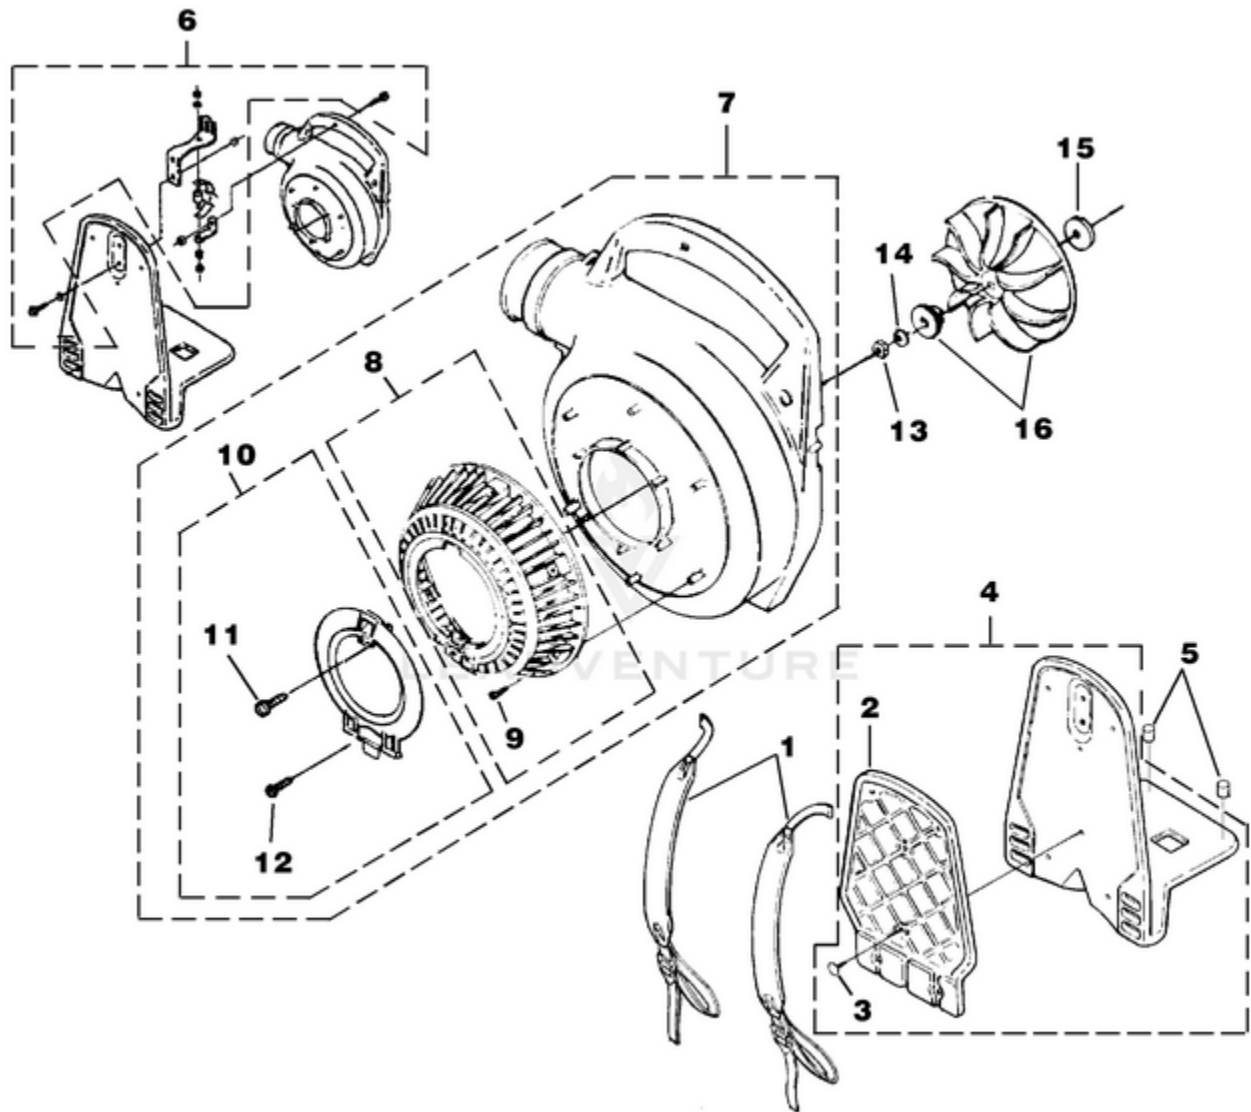

BP30185 Blower UT-08036AR 08036-UT ARBP30185 Blower UT-08036 ARBP30185 Blower - Back Pack,
Tube Kit & Handle

Rendered by LeadVenture, Inc.

Ref #	Part #	Description	Qty
1	UP03829	HARNESS-Shoulder	2
4	UP04405	FRAME-Blower	1
2	UP06884	PAD-Foam	1
3	UP03830	CLIP-Push	6
5	UP03826	VIBRATION ISOLATOR	2
6	UP06885	VIBRATION ISOLATOR KIT	1
7	UP03861	VOLUTE HOUSING KIT	1
8	UP06720	BLOWER VAC GRILLE KIT	1
9	UP03894	SCREW-Thread Form. (#6 X 3/8")	6
10	UP06613	ACCESS DOOR KIT	1
11	UP03888	SCREW-Thread Rolling (#10 X 5/8")	1
12	UP03893	SCREW-Thread Form. (#8 X 1/2")	1
13	UP03884	NUT-Hex (3/8-24)	1
14	UP03835	WASHER-Bellville (3/8")	1
15	UP03836	WASHER-Flat	2
16	UP06826	BLOWER FAN KIT	1

Rendered by LeadVenture, Inc.

Ref #	Part #	Description	Qty
1	UP03121	SHORT BLOCK W/ Rotor (30cc)	1
2	UP07146	30 CC CYLINDER KIT	1
3	UP03857	GASKET-Cylinder	1
4	UP04345	SCREW, SEMS (12-24 x 3/4)	3
5	UP03366	30 CC PISTON & ROD	1
6	UP03837	RING-Piston	2
7	UP03874	KEY-Woodruff	1
	UP03817	GASKET-Muffler	1
1	UP03123	SHORT BLOCK W/ Rotor (25cc)	1
2	UP04136	25 CC CYLINDER KIT	1
3	UP03857	GASKET-Cylinder	1
4	UP04345	SCREW, SEMS (12-24 x 3/4)	3
5	UP00768	25 CC PISTON & ROD	1
6	UP03838	RING-Piston	1
7	UP03874	KEY-Woodruff	1
	UP03817	GASKET-Muffler	1
8	UP04335	GASKET-Crankcase	1
9	UP04336	CRANKCASE COVER-Stamped Steel	1
10	UP04295	SCREW, SEMS (10-24 x .56)	4
9	UP03914	CRANKCASE COVER-Aluminum	1
10	UP04277	SCREW, SEMS (10-24 x .810)	4
11	UP03834	TAB-Male	1
12	UP04302	CABLE-Throttle w/ Ignition Leads	1
13	UP04296	CABLE BRACKET	1
14	UP03893	SCREW-Thread Form. (#8 X 1/2")	3
15	UP03900	SCREW-Thread Form. (#10 X 3/4")	6
16	UP06522	SHROUD	1
	UP06779	SHROUD-Flocked	1