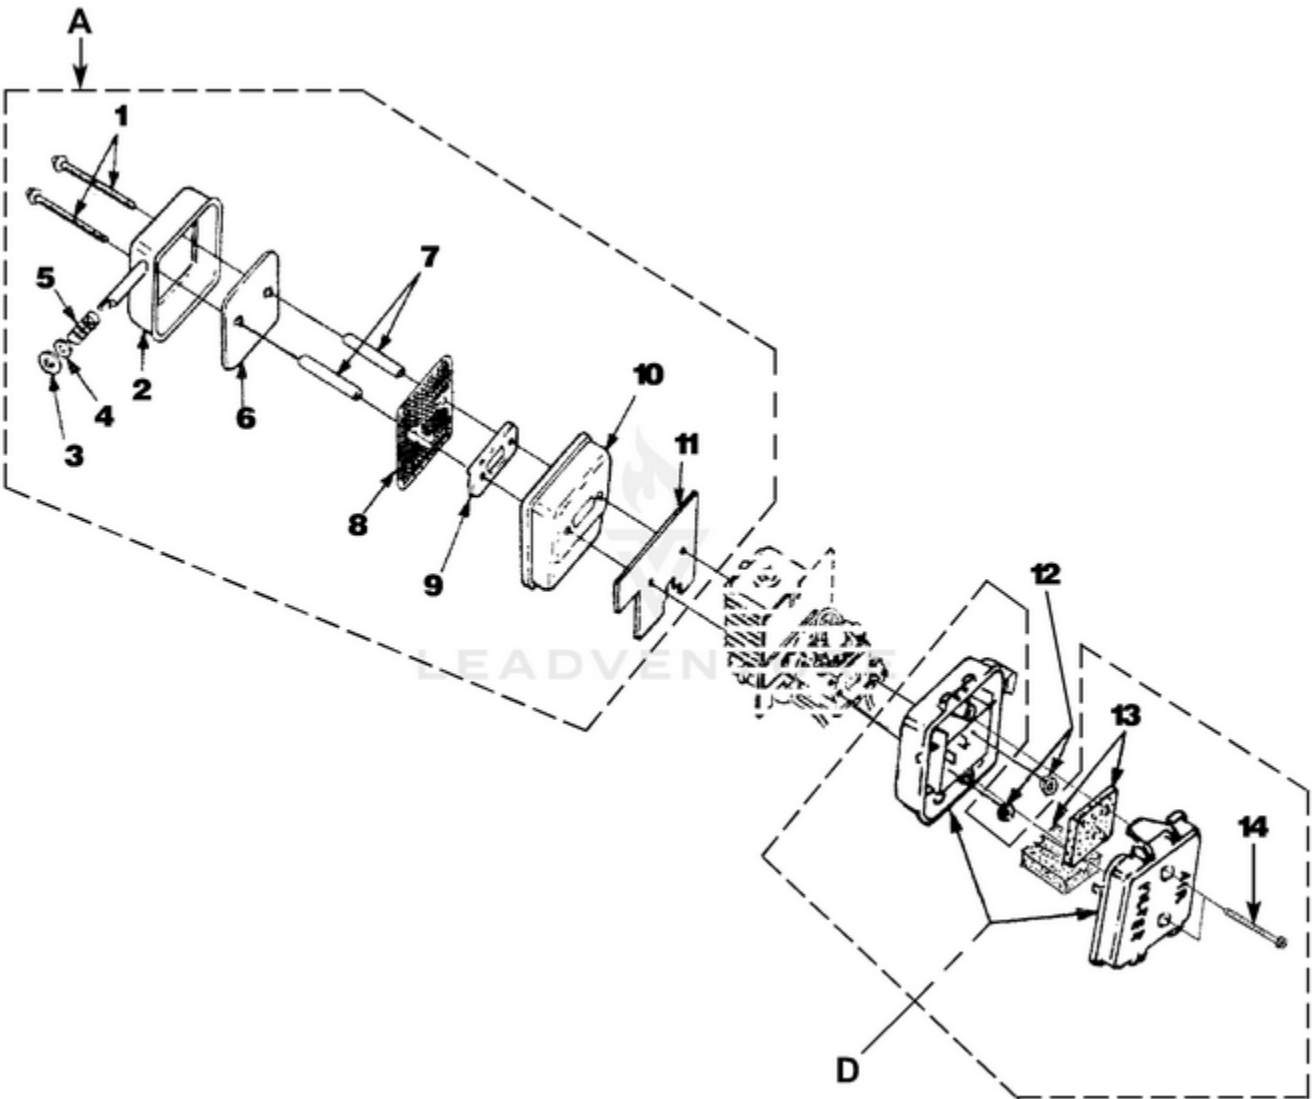

BP30185 Blower UT-08036AR 08036-UT ARBP30185 Blower UT-08036 ARBP30185 Blower - Muffler
And Air Cleaner

Rendered by LeadVenture, Inc.

Ref #	Part #	Description	Qty
A	UP04486	MUFFLER-Complete	1
1	UP03902	SCREW-Sems Hex Hd. (10-24 x 2 1/2")	2
2	UP03810	MUFFLER COVER	1
3	UP03813	WASHER-Insulating	1
4	UP03901	WASHER-Flat	1
5	UP03814	SPRING-Compression	1
6	UP04289	DEFLECTOR-Muffler	1
7	UP03860	SPACER-Muffler	1
8	UP03815	SCREEN-Spark Arrestor	1
9	UP03918	PLATE-Reinforcing	1
10	UP04305	BODY-Muffler	1
11	UP03817	GASKET-Muffler	1
12	UP03885	NUT-Hex (10-24)	2
D	UP00011	AIR FILTER KIT	1
13	UP00012	AIR FILTER	1
14	UP03890	SCREW-Thd. Form. (#8-16 x 3/4")	2