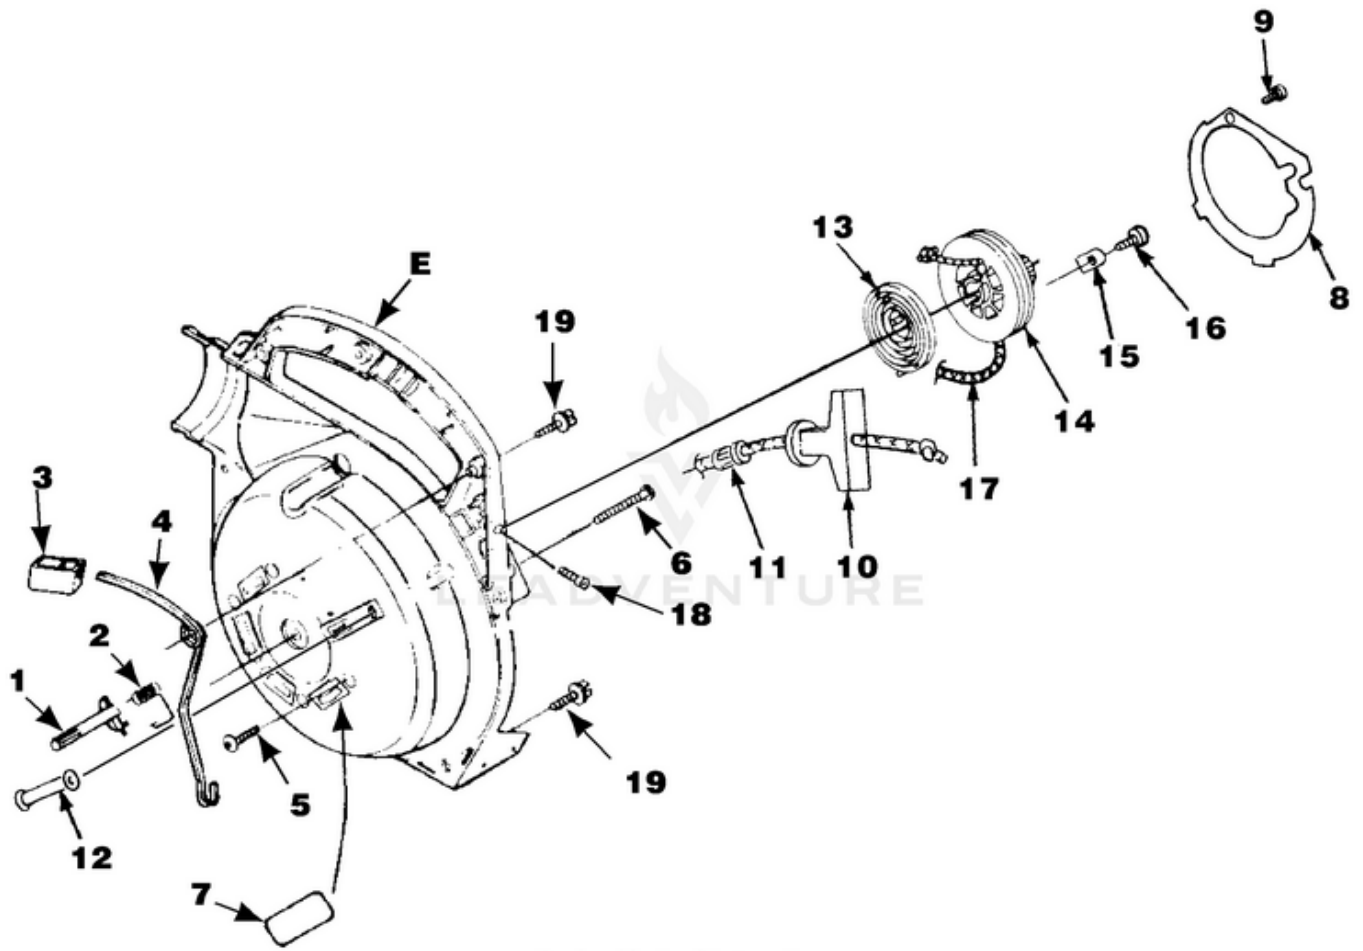

Rendered by LeadVenture, Inc.

Ref #	Part #	Description	Qty
1	UP03800	LATCH-Throttle	1
2	UP03811	SPRING-Throttle Latch	1
3	UP03798	TRIGGER-Throttle	1
4	UP03803	LEVER-Throttle	1
5	UP03406	SCREW-Thread Form. (10-24 X 3/4")	4
6	UP03869	SCREW-Thread Form. (#10 X 1 5/8")	1
E	UP06792	VOLUTE HOUSING & STARTER	1
7	UP03822	KIT-Sealing	1
8	UP04279	PLATE-Rotor	1
9	UP03894	SCREW-Thread Form. (#6 X 1 3/8")	1
10	UP04276	GRIP-Starter	1
11	UP03910	BUSHING-Starter	1
12	UP03809	BUSHING-Starter Rope	1
13	UP03917	SPRING & CONTAINER	1
14	UP04349	PULLEY-Starter	1
15	UP03919	BRACKET-Retaining	2
16	UP03897	SCREW-Thread Form. (#10 X 1/2")	2
17	UP03911	ROPE-Starter	1
18	UP03887	SCREW-Phil. Hd. (8-32 X 5/8")	1
19	UP03900	SCREW-Thread Form. (10-24 X 3/4")	6