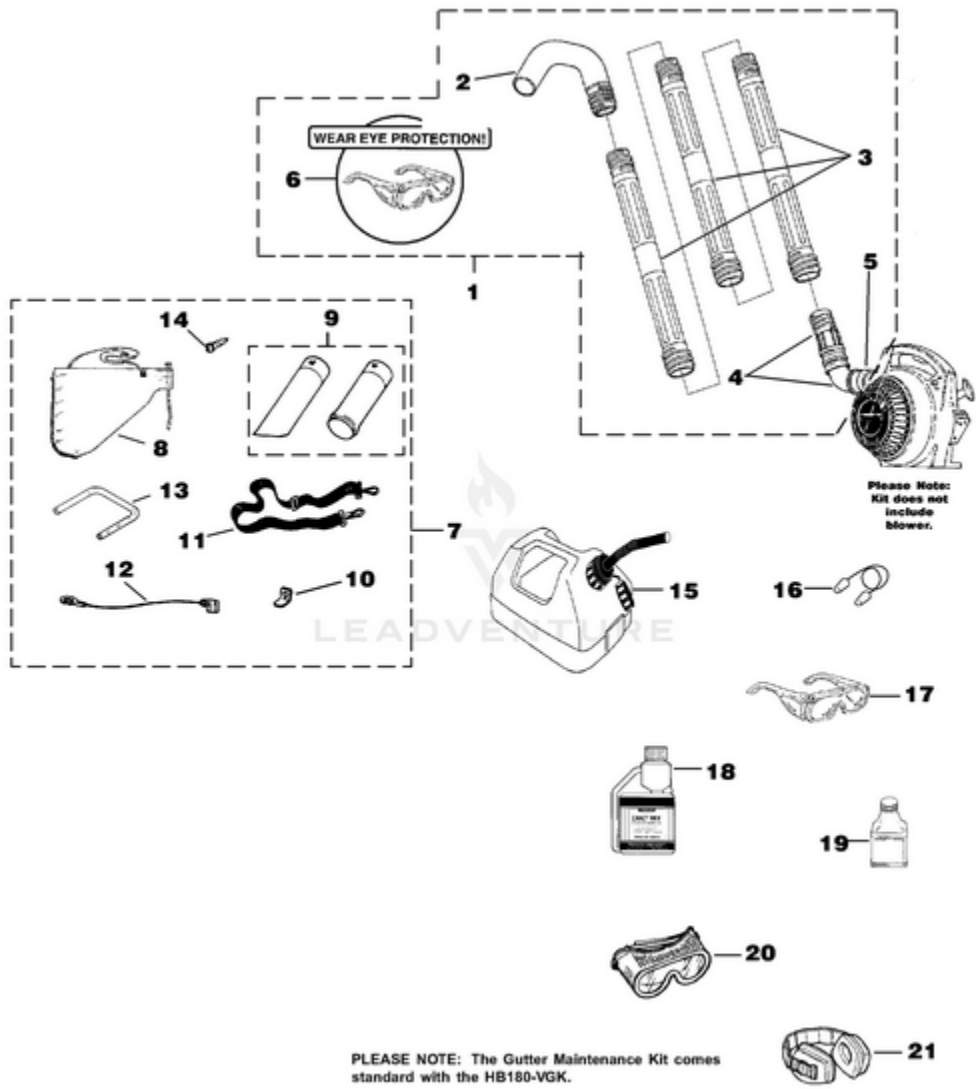

BP30185 Blower UT-08036AR 08036-UT ARBP30185 Blower UT-08036 ARBP30185 Blower - Tubes - Accessories

PLEASE NOTE: The Gutter Maintenance Kit comes standard with the HB180-VGK.

Rendered by LeadVenture, Inc.

Ref #	Part #	Description	Qty
1	A02514D	GUTTER MAINTENANCE KIT	1
2	UP06830	FULL ELBOW	1
3	UP05618	STRAIGHT TUBE	3
4	UP06836	UPPER ELBOW & SWIVEL ADAPTER	1
5	UP03821	CLAMP w/Fasteners	1
6	UP06835	SAFETY GLASSES-Clear	1
7	UP04152	VACUUM KIT	1
8	UP04548	LEAF BAG	1
9	UP06705	VACUUM TUBE KIT w/ Decal	1
10	UP03834	TAB-Male	1
11	UP06723	HARNESS-Shoulder	1
12	UP03823	LEAD-Ground	1
13	UP03816	HANDLE	1
14	UP03889	SCREW	1
15	A02976A	GAS CAN 1 1/4 Gallon	
16	UP06839	EAR PLUGS	
17	UP06835	SAFETY GLASSES-Clear	
18	01231D	EXACT MIX(TM) Oil - 1 pint (50:1)	
19	08581	EXACT MIX(TM) Oil - 2.6 oz. (50:1)	
20	UP06778	GOGGLES	
21	UP07694	EAR PROTECTORS