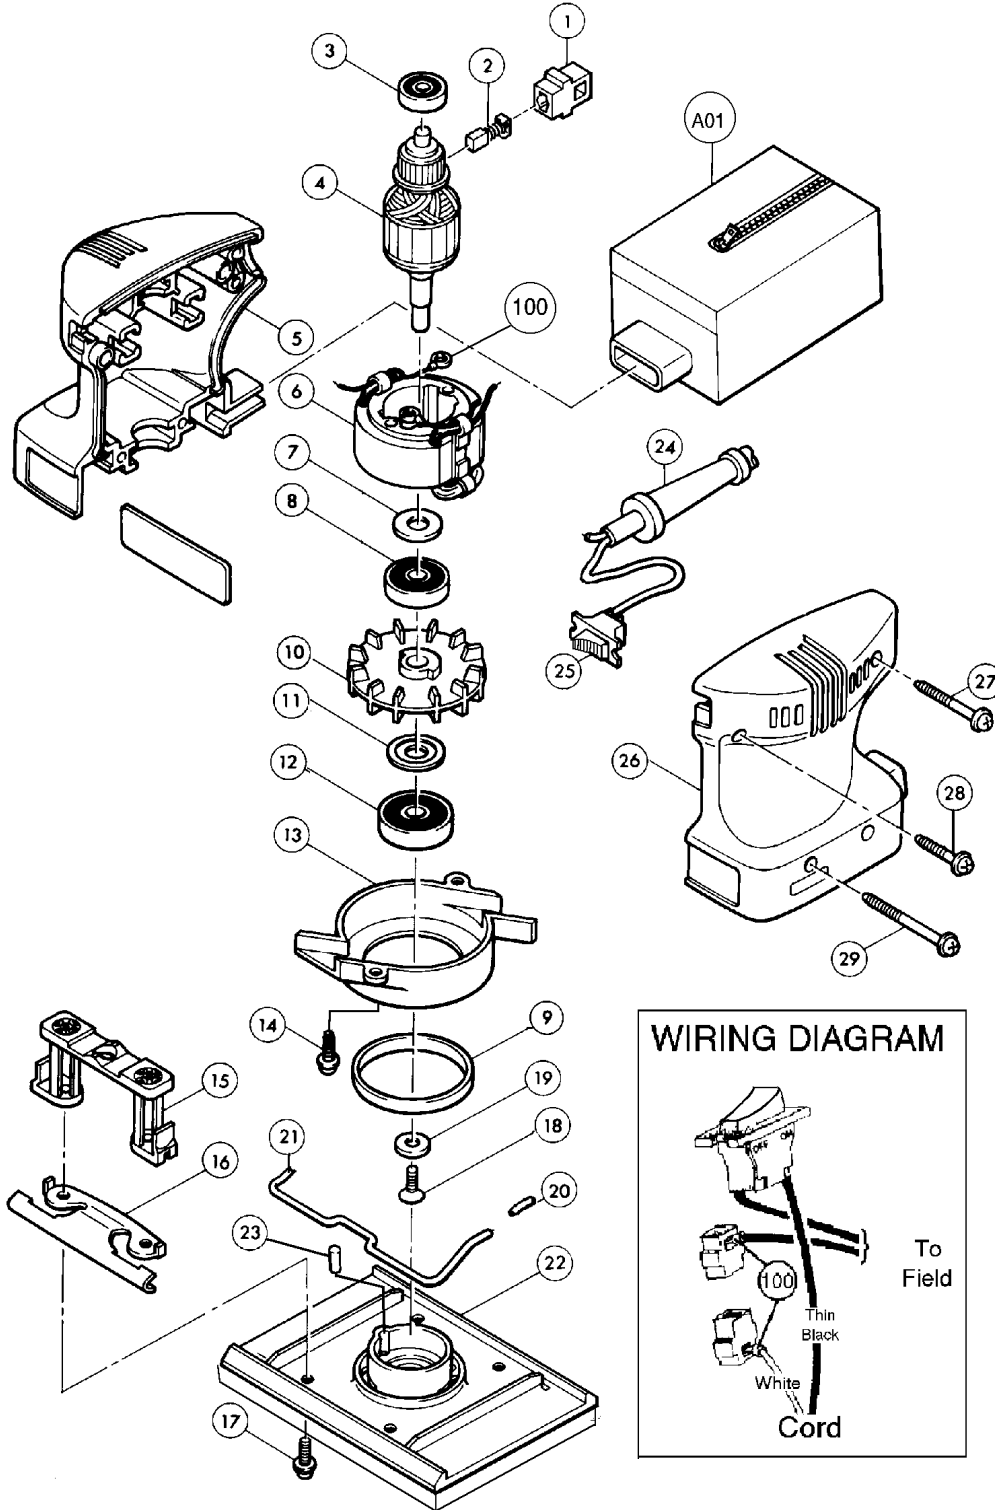

# 1/4" SHEET FINISHING SANDER

Model BO4552 (MCA)  
Model BO4552K (MCA)  
(With Case)  
Model BO4552KX (MCA)  
(With Case & Extra Sandpaper)

Item No.	Part No.	No. Used	Description	Item No.	Part No.	No. Used	Description
1	643552-4	2	Brush Holder	25	<b>651523-7</b>	1	Switch (Old 651513-0)
2	191956-9	2	Carbon Brush CB-75	26	*	1	Housing (L)
3	211016-2	1	Ball Bearing 626LLB	27	265876-4	1	Tapping Screw BT4x40
4	611641-3	1	Armature (Old 511566-0 - Assy)	28	265875-6	1	Tapping Screw BT4x25
5	*	1	Housing (R)	29	265872-2	2	Tapping Screw BT4x50
6	*	1	Field Assy (With Item 100- 1pair)	100	654002-4	2	Solderless Eye Terminal 1.25-M4
7	253214-2	1	Flat Washer 9	<b>Accessories</b>			
8	211092-6	1	Ball Bearing 629DDW	A01	166027-1	1	Dust Bag
9	262512-3	1	Rubber Sleeve	A02	410870-A	1	Adaptor
10	241658-8	1	Fan 63	A03	163355-5	1	Punch Plate
11	213051-6	1	Dust Seal 10	A04	----	1	Abrasive Paper (See Catalogue for Details)
12	211066-7	1	Ball Bearing 6200LLB	A05	192108-5	1	Hose (19-2.5M)
13	410752-9	1	Fan Guide (Baffle Plate)	A06	192375-2	1	Hose( 38-2.5M)
14	265871-4	2	Tapping Screw BY4x16		192376-0	1	Hose (38-5.0M)
15	410918-1	2	Foot	A07	<b>824427-8</b>	1	Plastic Carrying Case (Type 1) (Includes Items A08 & A09)
16	342986-5	2	Clamper		<b>824562-2</b>	1	Plastic Carrying Case (Type 2) (Includes Item A10)
17	251364-7	4	P.H. Screw M4(Old 911118-1)	A08	<b>A00180-9</b>	1	Handle (S)
18	912117-6	1	C.H.S. Screw M4X12	A09	<b>A00182-5</b>	1	Snap Lock (M)
19	253825-3	1	Flat Washer 6	A10	<b>416400-0A</b>	2	Slide Latch
20	415551-4	1	Cap 5				
21	322685-5	2	Lever				
22	151411-3	1	Base Com. (With Items 9, 23 & Felt Pad)				
23	263002-9	1	Rubber Pin 4				
24	664425-8	1	Cord with Plug & Cord Guard 2P-18-1.8				

Felt Pad only - Not Available, Please use Base Com. (Item 22)

**SANDER/VACUUM CONNECTING INFORMATION -**

BO4552 + A02 + A05 + A06 CONNECTS TO VACUUM 401\*, 403\*, 404\*

**SERVICE CHANGES**

**1. Change on Field Assy and Housing Set.**