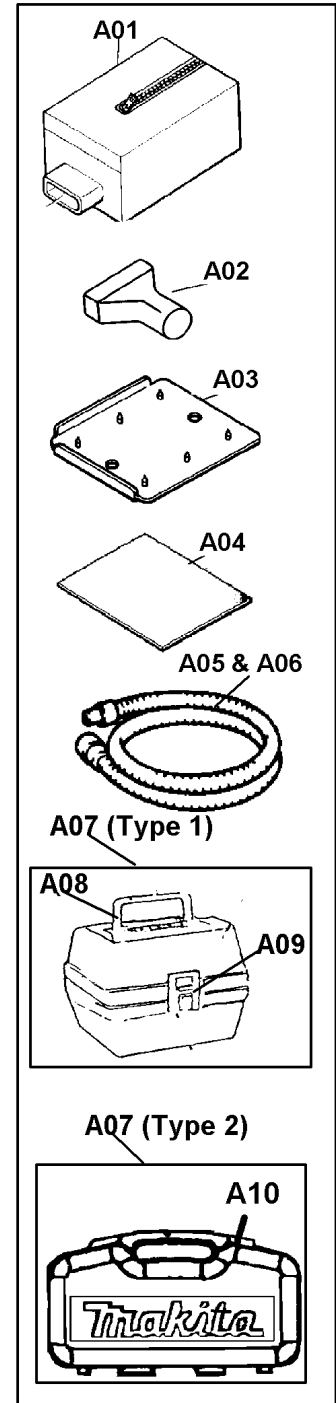

# 1/4" SHEET FINISHING SANDER

Model BO4552 (MCA)  
Model BO4552K (MCA)  
(With Case)  
Model BO4552KX (MCA)  
(With Case & Extra Sandpaper)

Item No.	Part No.	No. Used	Description	Item No.	Part No.	No. Used	Description
1	643552-4	2	Brush Holder	25	<b>651523-7</b>	1	Switch (Old 651513-0)
2	191956-9	2	Carbon Brush CB-75	26	*	1	Housing (L)
3	211016-2	1	Ball Bearing 626LLB	27	265876-4	1	Tapping Screw BT4x40
4	611641-3	1	Armature (Old 511566-0 - Assy)	28	265875-6	1	Tapping Screw BT4x25
5	*	1	Housing (R)	29	265872-2	2	Tapping Screw BT4x50
6	*	1	Field Assy (With Item 100- 1pair)	100	654002-4	2	Solderless Eye Terminal 1.25-M4
7	253214-2	1	Flat Washer 9	<b>Accessories</b>			
8	211092-6	1	Ball Bearing 629DDW	A01	166027-1	1	Dust Bag
9	262512-3	1	Rubber Sleeve	A02	410870-A	1	Adaptor
10	241658-8	1	Fan 63	A03	163355-5	1	Punch Plate
11	213051-6	1	Dust Seal 10	A04	----	1	Abrasive Paper (See Catalogue for Details)
12	211066-7	1	Ball Bearing 6200LLB	A05	192108-5	1	Hose (19-2.5M)
13	410752-9	1	Fan Guide (Baffle Plate)	A06	192375-2	1	Hose( 38-2.5M)
14	265871-4	2	Tapping Screw BY4x16		192376-0	1	Hose (38-5.0M)
15	410918-1	2	Foot	A07	<b>824427-8</b>	1	Plastic Carrying Case (Type 1) (Includes Items A08 & A09)
16	342986-5	2	Clamper		<b>824562-2</b>	1	Plastic Carrying Case (Type 2) (Includes Item A10)
17	251364-7	4	P.H. Screw M4(Old 911118-1)	A08	<b>A00180-9</b>	1	Handle (S)
18	912117-6	1	C.H.S. Screw M4X12	A09	<b>A00182-5</b>	1	Snap Lock (M)
19	253825-3	1	Flat Washer 6	A10	<b>416400-0A</b>	2	Slide Latch
20	415551-4	1	Cap 5				
21	322685-5	2	Lever				
22	151411-3	1	Base Com. (With Items 9, 23 & Felt Pad)				
23	263002-9	1	Rubber Pin 4				
24	664425-8	1	Cord with Plug & Cord Guard 2P-18-1.8				

Felt Pad only - Not Available, Please use Base Com. (Item 22)

**SANDER/VACUUM CONNECTING INFORMATION -**

BO4552 + A02 + A05 + A06 CONNECTS TO VACUUM 401\*, 403\*, 404\*

**SERVICE CHANGES**

**1. Change on Field Assy and Housing Set.**