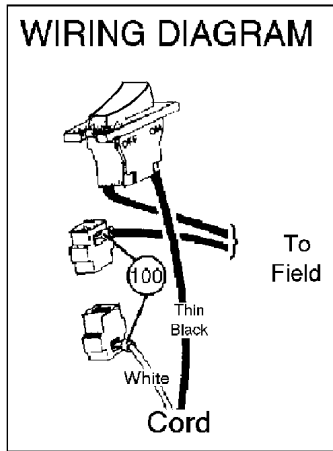

# 1/4" SHEET FINISHING SANDER

Model BO4552 (MCA)  
Model BO4552K (MCA)  
(With Case)  
Model BO4552KX (MCA)  
(With Case & Extra Sandpaper)

Item No.	Part No.	No. Used	Description	Item No.	Part No.	No. Used	Description
1	643552-4	2	Brush Holder	25	<b>651523-7</b>	1	Switch (Old 651513-0)
2	191956-9	2	Carbon Brush CB-75	26	*	1	Housing (L)
3	211016-2	1	Ball Bearing 626LLB	27	265876-4	1	Tapping Screw BT4x40
4	611641-3	1	Armature (Old 511566-0 - Assy)	28	265875-6	1	Tapping Screw BT4x25
5	*	1	Housing (R)	29	265872-2	2	Tapping Screw BT4x50
6	*	1	Field Assy (With Item 100- 1pair)	100	654002-4	2	Solderless Eye Terminal 1.25-M4
7	253214-2	1	Flat Washer 9	<b>Accessories</b>			
8	211092-6	1	Ball Bearing 629DDW	A01	166027-1	1	Dust Bag
9	262512-3	1	Rubber Sleeve	A02	410870-A	1	Adaptor
10	241658-8	1	Fan 63	A03	163355-5	1	Punch Plate
11	213051-6	1	Dust Seal 10	A04	----	1	Abrasive Paper (See Catalogue for Details)
12	211066-7	1	Ball Bearing 6200LLB	A05	192108-5	1	Hose (19-2.5M)
13	410752-9	1	Fan Guide (Baffle Plate)	A06	192375-2	1	Hose( 38-2.5M)
14	265871-4	2	Tapping Screw BY4x16		192376-0	1	Hose (38-5.0M)
15	410918-1	2	Foot	A07	<b>824427-8</b>	1	Plastic Carrying Case (Type 1) (Includes Items A08 & A09)
16	342986-5	2	Clamper		<b>824562-2</b>	1	Plastic Carrying Case (Type 2) (Includes Item A10)
17	251364-7	4	P.H. Screw M4(Old 911118-1)	A08	<b>A00180-9</b>	1	Handle (S)
18	912117-6	1	C.H.S. Screw M4X12	A09	<b>A00182-5</b>	1	Snap Lock (M)
19	253825-3	1	Flat Washer 6	A10	<b>416400-0A</b>	2	Slide Latch
20	415551-4	1	Cap 5				
21	322685-5	2	Lever				
22	151411-3	1	Base Com. (With Items 9, 23 & Felt Pad)				
23	263002-9	1	Rubber Pin 4				
24	664425-8	1	Cord with Plug & Cord Guard 2P-18-1.8				

Felt Pad only - Not Available, Please use Base Com. (Item 22)

**SANDER/VACUUM CONNECTING INFORMATION -**

BO4552 + A02 + A05 + A06 CONNECTS TO VACUUM 401\*, 403\*, 404\*

**SERVICE CHANGES**

**1. Change on Field Assy and Housing Set.**