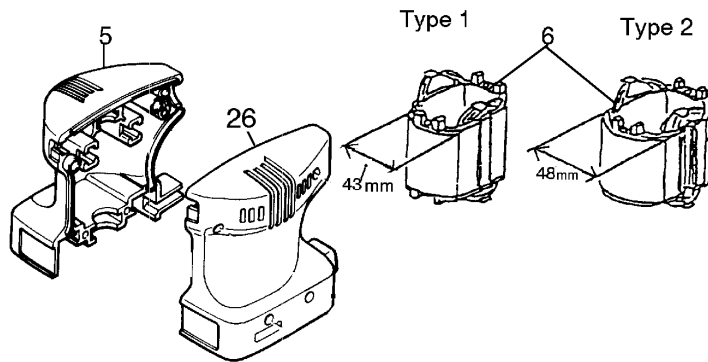

# 1/4" SHEET FINISHING SANDER

Model BO4552 (MCA)  
Model BO4552K (MCA)  
(With Case)  
Model BO4552KX (MCA)  
(With Case & Extra Sandpaper)

Item No.	Part No.	No. Used	Description	Item No.	Part No.	No. Used	Description
1	643552-4	2	Brush Holder	25	<b>651523-7</b>	1	Switch (Old 651513-0)
2	191956-9	2	Carbon Brush CB-75	26	*	1	Housing (L)
3	211016-2	1	Ball Bearing 626LLB	27	265876-4	1	Tapping Screw BT4x40
4	611641-3	1	Armature (Old 511566-0 - Assy)	28	265875-6	1	Tapping Screw BT4x25
5	*	1	Housing (R)	29	265872-2	2	Tapping Screw BT4x50
6	*	1	Field Assy (With Item 100- 1pair)	100	654002-4	2	Solderless Eye Terminal 1.25-M4
7	253214-2	1	Flat Washer 9	<b>Accessories</b>			
8	211092-6	1	Ball Bearing 629DDW	A01	166027-1	1	Dust Bag
9	262512-3	1	Rubber Sleeve	A02	410870-A	1	Adaptor
10	241658-8	1	Fan 63	A03	163355-5	1	Punch Plate
11	213051-6	1	Dust Seal 10	A04	----	1	Abrasive Paper (See Catalogue for Details)
12	211066-7	1	Ball Bearing 6200LLB	A05	192108-5	1	Hose (19-2.5M)
13	410752-9	1	Fan Guide (Baffle Plate)	A06	192375-2	1	Hose( 38-2.5M)
14	265871-4	2	Tapping Screw BY4x16		192376-0	1	Hose (38-5.0M)
15	410918-1	2	Foot	A07	<b>824427-8</b>	1	Plastic Carrying Case (Type 1) (Includes Items A08 & A09)
16	342986-5	2	Clamper		<b>824562-2</b>	1	Plastic Carrying Case (Type 2) (Includes Item A10)
17	251364-7	4	P.H. Screw M4(Old 911118-1)	A08	<b>A00180-9</b>	1	Handle (S)
18	912117-6	1	C.H.S. Screw M4X12	A09	<b>A00182-5</b>	1	Snap Lock (M)
19	253825-3	1	Flat Washer 6	A10	<b>416400-0A</b>	2	Slide Latch
20	415551-4	1	Cap 5				
21	322685-5	2	Lever				
22	151411-3	1	Base Com. (With Items 9, 23 & Felt Pad)				
23	263002-9	1	Rubber Pin 4				
24	664425-8	1	Cord with Plug & Cord Guard 2P-18-1.8				

Felt Pad only - Not Available, Please use Base Com. (Item 22)

**SANDER/VACUUM CONNECTING INFORMATION -**

BO4552 + A02 + A05 + A06 CONNECTS TO VACUUM 401\*, 403\*, 404\*

**SERVICE CHANGES**

**1. Change on Field Assy and Housing Set.**