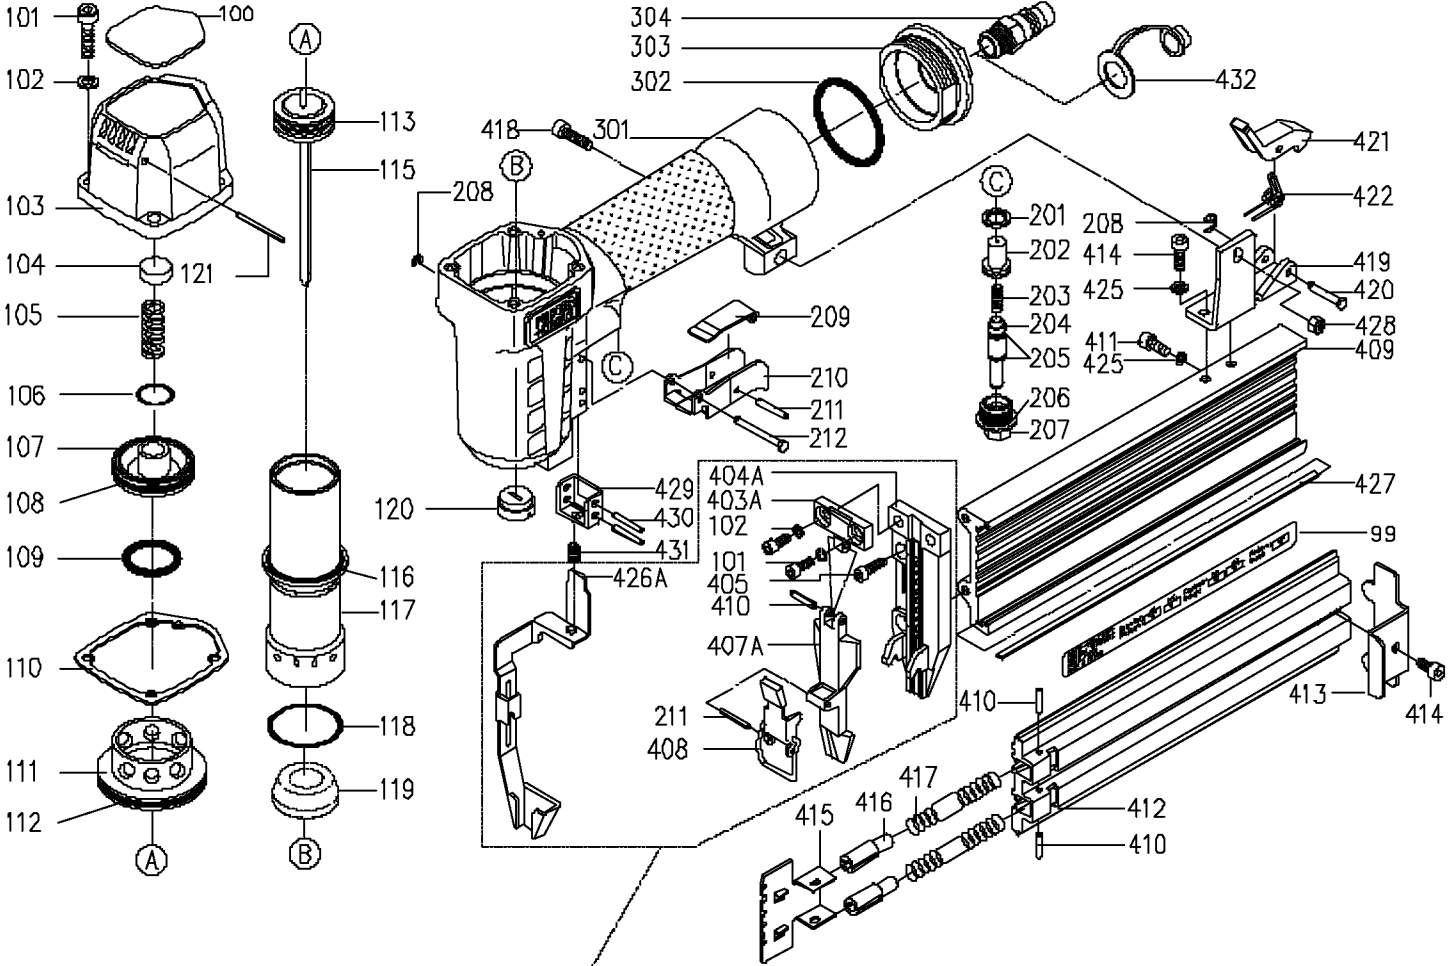

PORTER-CABLE

BN200

BRAD NAILER

Parts List for BN200 Type 1

Item Number	Part Number	Description	Qty Required
99	000000-00	No Longer Available	1
100	883588	WARNING PLATE	1
101	883826	BOLT	10
102	883827	SPRING WASHER	10
103	895706	CAP	1
104	891469	SEAL	1
105	A02160	SPRING	10
106	883831	O-RING	10
107	883832	PISTON	1
108	883833	O-RING	10
109	5140027-36	O-RING	1
110	883835	GASKET	1
111	883836	COLLAR	1
112	883837	O-RING	10
113	883838	O-RING	10
115	000000-00	No Longer Available	1
115	000000-00	No Longer Available	1
115	000000-00	No Longer Available	1
116	883840	O-RING	10
117	000000-00	No Longer Available	1
118	883891	O-RING	10
119	883892	BUMPER	1
120	A08106	DRIVER SEAL	1
121	884169	ROLLED PIN	10
201	883844	SEAL	1
202	894694	TRIGGER VALVE HEAD	1
203	888890	SPRING	10

Parts List for BN200 Type 1

Item Number	Part Number	Description	Qty Required
204	883847	TRIGGER VALVE STEM	1
205	883848	O-RING	10
206	883849	O-RING	10
207	883850	TRIGGER VALVE GUIDE	1
208	890725	URETHANE RETAINER	1
208	883877	E-RING	10
209	883852	SAFETY LEVER	1
210	000000-00	No Longer Available	1
210	000000-00	No Longer Available	1
211	883851	ROLLED PIN	10
212	890724	PIN	10
301	886557	HOUSING W/SOFT GRIP	1
302	884529	O-RING	10
303	883858	END CAP	1
304	883859	MALE QUICK COUPLER	1
403	000000-00	No Longer Available	1
403	000000-00	No Longer Available	1
404	883893	DRIVER GUIDE	1
404	884576	DRIVER GUIDE	1
405	883864	BOLT	10
407	883894	DRIVER GUIDE COVER	1
407	884577	DRIVER GUIDE COVER	1
408	883895	QUICK REL LATCH ASSY	1
409	883896	MAGAZINE	1
410	883897	ROLLED PIN	10
411	884532	BOLT	10
412	883899	MAGAZINE UNIT	1