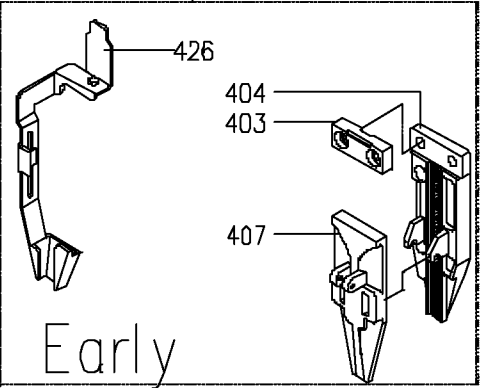

PORTER-CABLE

BN200

BRAD NAILER

Parts List for BN200 Type 1

Item Number	Part Number	Description	Qty Required
99	000000-00	No Longer Available	1
100	883588	WARNING PLATE	1
101	883826	BOLT	10
102	883827	SPRING WASHER	10
103	895706	CAP	1
104	891469	SEAL	1
105	A02160	SPRING	10
106	883831	O-RING	10
107	883832	PISTON	1
108	883833	O-RING	10
109	5140027-36	O-RING	1
110	883835	GASKET	1
111	883836	COLLAR	1
112	883837	O-RING	10
113	883838	O-RING	10
115	000000-00	No Longer Available	1
115	000000-00	No Longer Available	1
115	000000-00	No Longer Available	1
116	883840	O-RING	10
117	000000-00	No Longer Available	1
118	883891	O-RING	10
119	883892	BUMPER	1
120	A08106	DRIVER SEAL	1
121	884169	ROLLED PIN	10
201	883844	SEAL	1
202	894694	TRIGGER VALVE HEAD	1
203	888890	SPRING	10

Parts List for BN200 Type 1

Item Number	Part Number	Description	Qty Required
204	883847	TRIGGER VALVE STEM	1
205	883848	O-RING	10
206	883849	O-RING	10
207	883850	TRIGGER VALVE GUIDE	1
208	890725	URETHANE RETAINER	1
208	883877	E-RING	10
209	883852	SAFETY LEVER	1
210	000000-00	No Longer Available	1
210	000000-00	No Longer Available	1
211	883851	ROLLED PIN	10
212	890724	PIN	10
301	886557	HOUSING W/SOFT GRIP	1
302	884529	O-RING	10
303	883858	END CAP	1
304	883859	MALE QUICK COUPLER	1
403	000000-00	No Longer Available	1
403	000000-00	No Longer Available	1
404	883893	DRIVER GUIDE	1
404	884576	DRIVER GUIDE	1
405	883864	BOLT	10
407	883894	DRIVER GUIDE COVER	1
407	884577	DRIVER GUIDE COVER	1
408	883895	QUICK REL LATCH ASSY	1
409	883896	MAGAZINE	1
410	883897	ROLLED PIN	10
411	884532	BOLT	10
412	883899	MAGAZINE UNIT	1