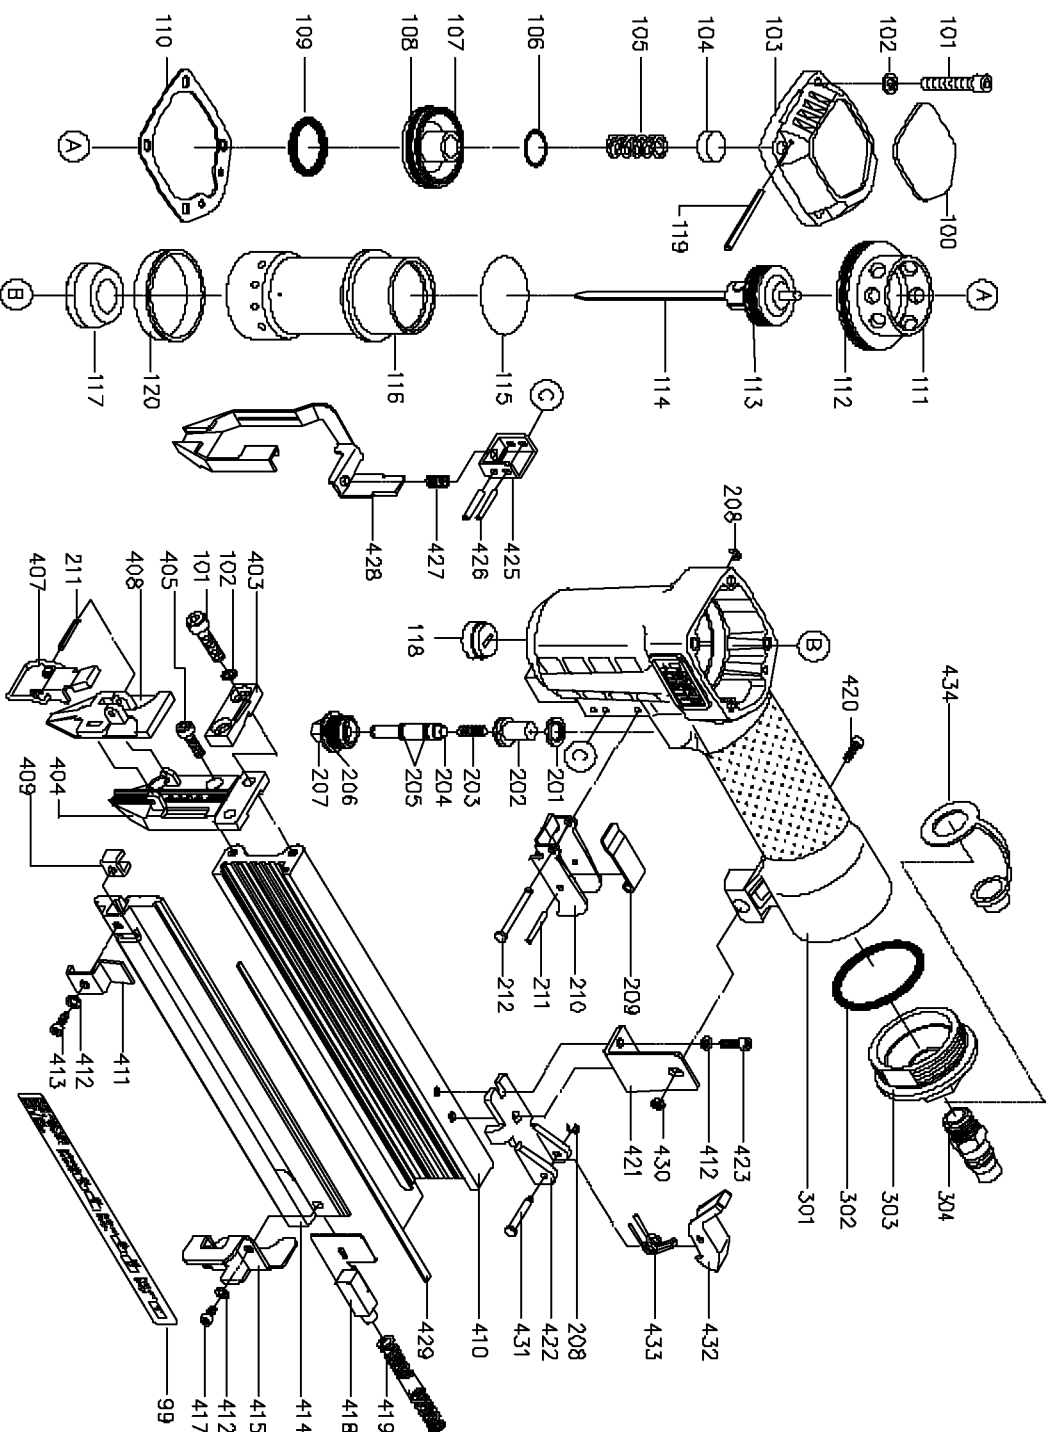

## Parts List for BN125 Type 1

Item Number	Part Number	Description	Qty Required
99	000000-00	No Longer Available	1
100	883588	WARNING PLATE	1
101	883826	BOLT	10
102	883827	SPRING WASHER	10
103	895705	CAP	1
104	891469	SEAL	1
105	A02160	SPRING	10
106	883831	O-RING	1
107	883832	PISTON	1
108	883833	O-RING	10
109	5140027-36	O-RING	1
110	883835	GASKET	1
111	883836	COLLAR	1
112	883837	O-RING	10
113	883838	O-RING	10
114	903757	DRIVER MAINT KIT	1
114	000000-00	No Longer Available	1
114	903757	DRIVER MAINT KIT	1
115	883840	O-RING	10
116	000000-00	No Longer Available	1
117	883842	BUMPER	1
118	A08106	DRIVER SEAL	1
119	883881	ROLLED PIN	1
120	000000-00	No Longer Available	1
201	883844	SEAL	1
202	894694	TRIGGER VALVE HEAD	1
203	888890	SPRING	10

## Parts List for BN125 Type 1

Item Number	Part Number	Description	Qty Required
417	883866	BOLT	10
418	000000-00	No Longer Available	1
419	000000-00	No Longer Available	10
420	883878	BOLT	10
421	000000-00	No Longer Available	1
422	000000-00	No Longer Available	1
423	883898	BOLT	10
425	883883	SAFETY GUIDE	1
426	883884	ROLLED PIN	1
427	883885	SPRING	10
428	000000-00	No Longer Available	1
429	883908	WEAR PLATE	1
430	883882	LOCK NUT	10
431	000000-00	No Longer Available	1
432	883906	LATCH	1
433	000000-00	No Longer Available	10
434	884443	PROTECTIVE COVER	1
435	884298	HEX WRENCH (4MM)	1
435	884297	HEX WRENCH (3MM)	1
800	884293	AIR TOOL OIL (18CC)	1
856	893579	SAFETY GLASSES	1
861	000000-00	No Longer Available	1
861	887712	LATCH CARRYING CASE	1
871	903754	OVERHAUL KIT	1
871	903754	OVERHAUL KIT	1