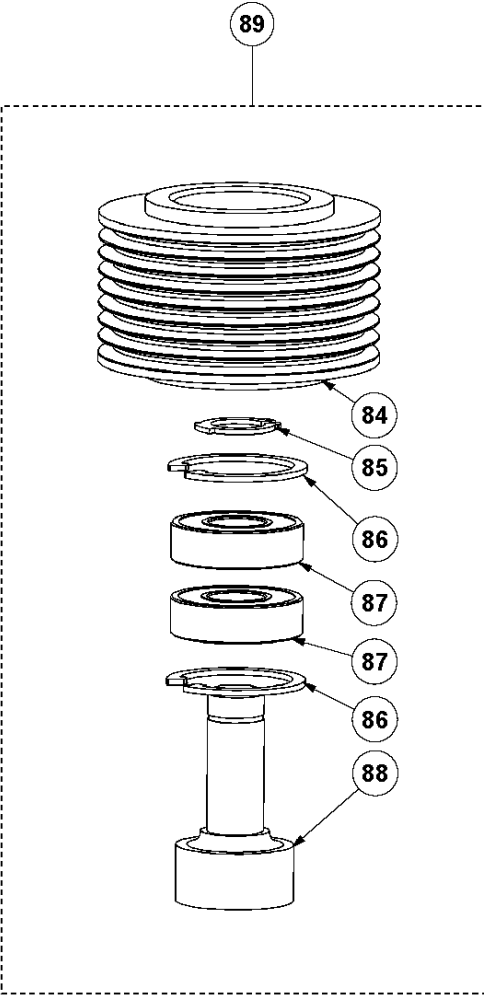

BMG 555
TENSION PULLEY ASSEMBLY

PULLEY

BMG 555, 2022-04

Ref	Part No	Description	Remark	QTY KIT
84	533 11 97-01	PULLEY	<i>PULLEY</i>	1
85	533 72 29-01	RETAINER RING	<i>RETAINER RING</i>	1
86	533 72 28-01	RETAINER RING	<i>RETAINER RING</i>	2
87	533 11 11-01	BEARING	<i>BEARING</i>	2
88	535 25 39-01	AXLE	<i>AXLE</i>	1