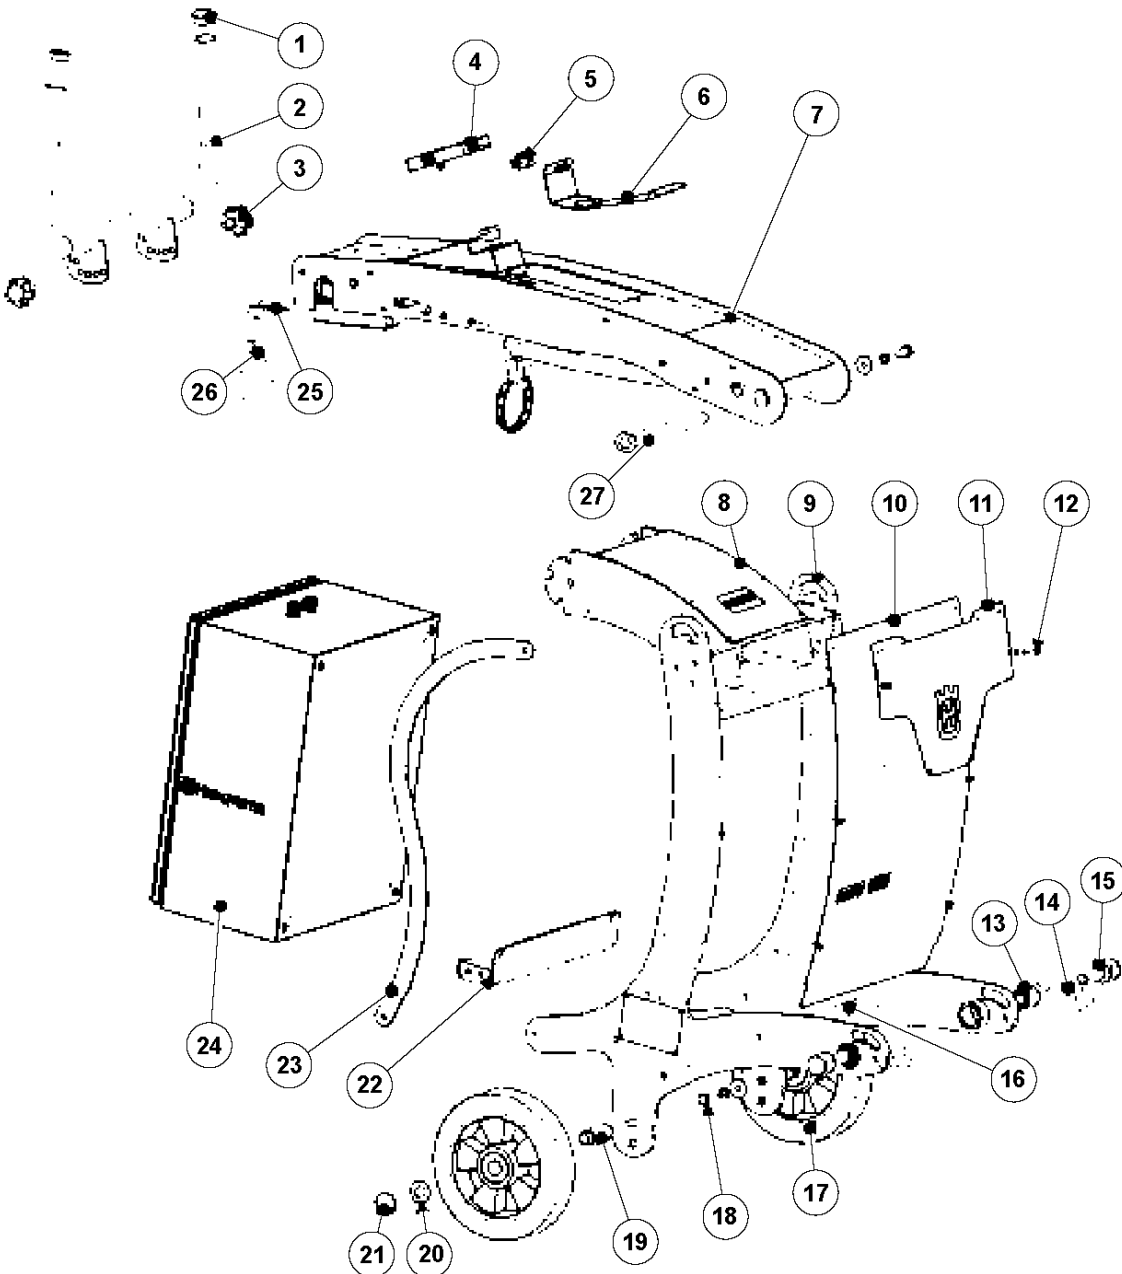

SPARE PARTS LIST

SURFACE PREPARATION EQUIPMENT

BMG 555, 2022-04

BMG 555
FRAME, COMPLETE

FRAME

BMG 555, 2022-04

Ref	Part No	Description	Remark	QTY KIT
1	533 40 76-01	TUBE	TUBE	2
2	536938201	TBD	HANDLE	1
3	534 08 34-01	BUTTON	BUTTON	2
4	533 51 42-01	PANEL	PANEL	1
5	533 56 54-01	HINGE	HINGE	1
6	533 23 41-01	KEY	KEY	1
7	535 21 14-02	HANDLE	HANDLE	1
8	533 23 58-01	HANDLE	HANDLE	1
9	533 35 69-01	FRAME	FRAME	1
10	536938301	TBD	PLATE	1
11	536938302	TBD	PLATE	1
12	900 00 00-02	DUMMY PART	DUMMY PART	6
13	533 64 30-01	BUSHING	BUSHING	2
14	533 24 33-01	SPRING	SPRING	2
15	533 25 17-01	BOLT	BOLT	2
16	533 24 88-01	SHAFT	SHAFT	3
17	533 00 75-01	WHEEL	WHEEL	2
18	900 00 00-02	DUMMY PART	DUMMY PART	2
19	533 34 33-01	SHAFT	SHAFT	2
20	900 00 00-02	DUMMY PART	DUMMY PART	2
21	533 70 99-01	RING	RING	2
22	535 11 65-01	BRACKET	BRACKET	1
23	533 59 60-01	ELECTRONIC BOX	ELECTRONIC BOX	2
24	534375102	TBD	ELECTRICAL SYSTEM	1
24	533402302	TBD	ELECTRONIC BOX	1
25	533 28 91-01	KEY	KEY	1
26	533 81 08-01	CORD	CORD	1
27	533 28 09-01	HANDLE	HANDLE	1