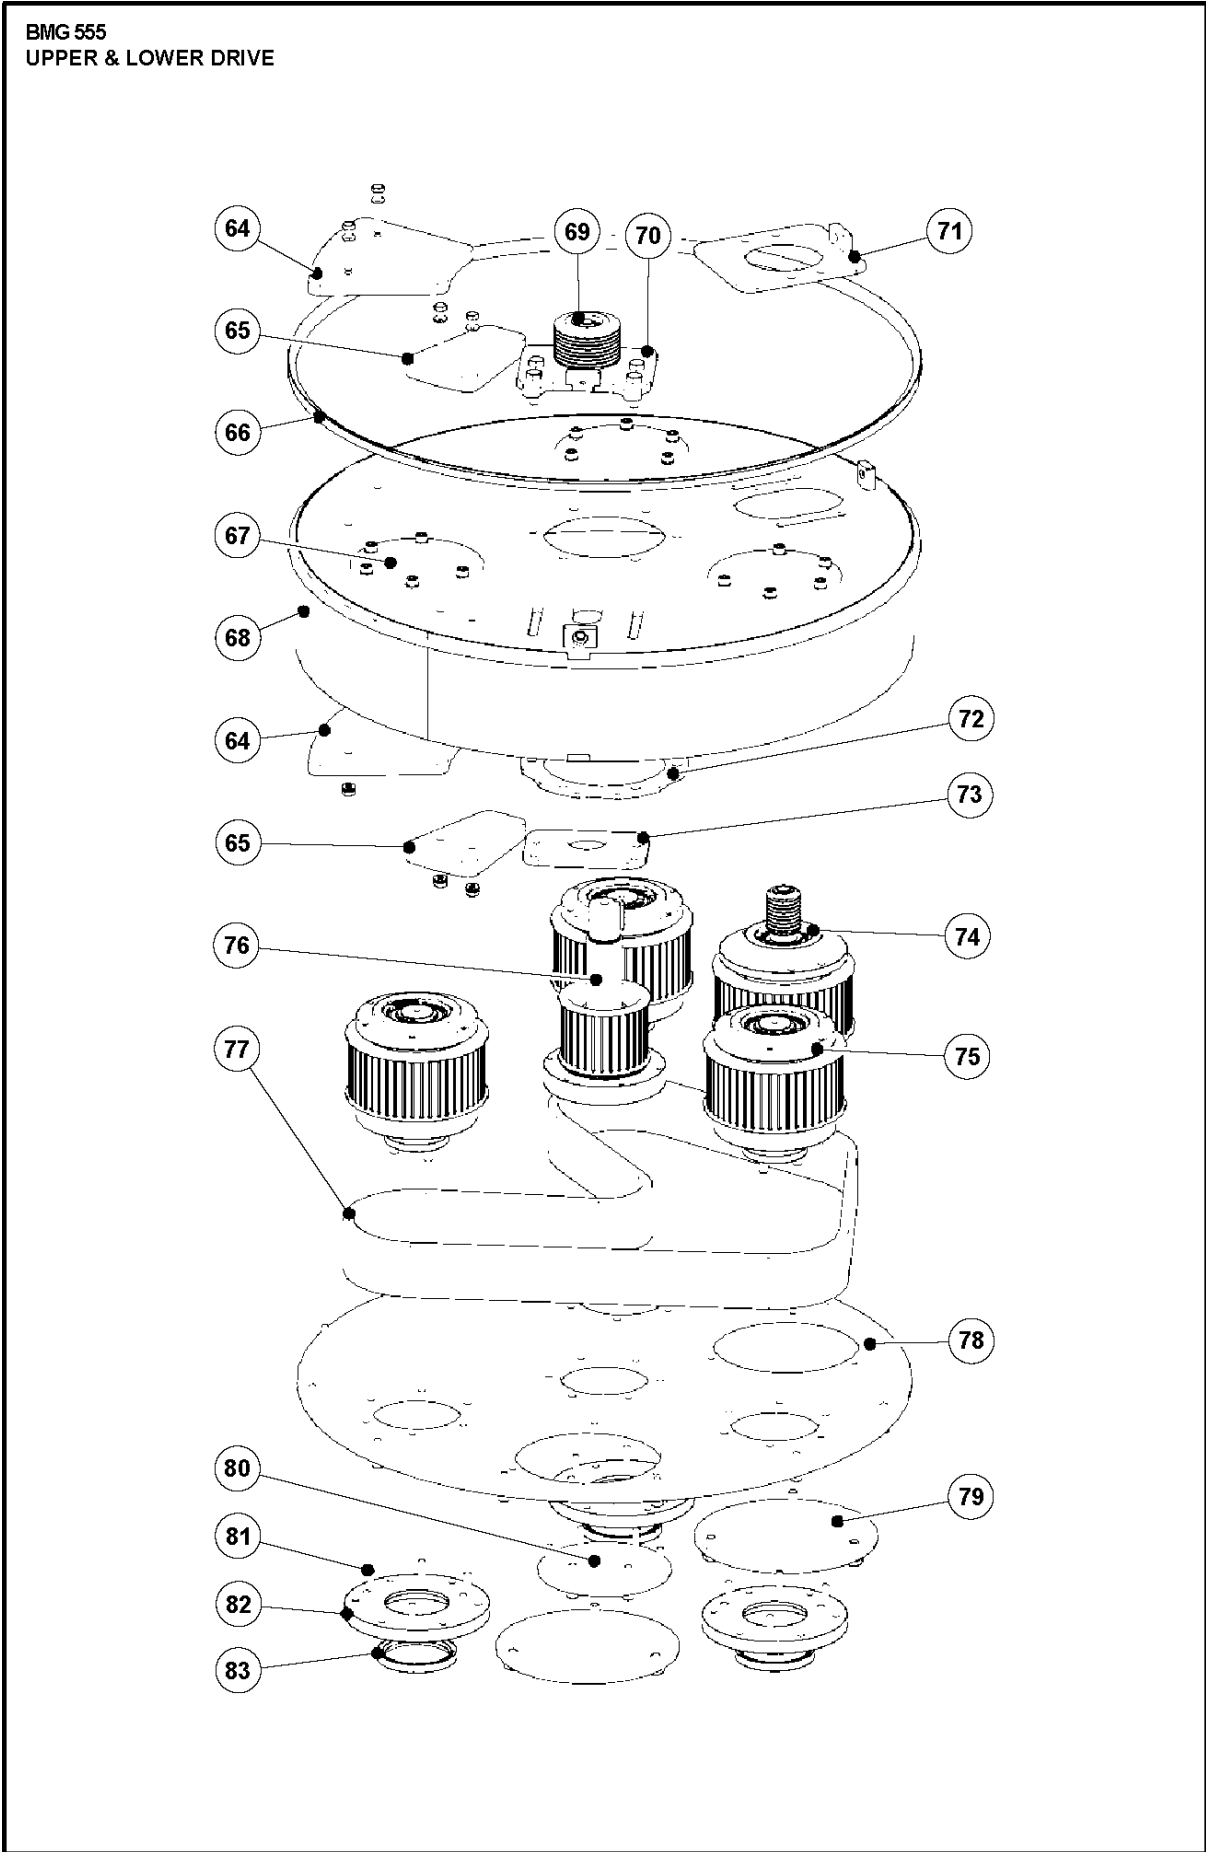

DRIVE UNIT

BMG 555, 2022-04

Ref	Part No	Description	Remark	QTY KIT
64	535 08 65-01	PLATE	PLATE	2
65	535 08 66-01	PLATE	PLATE	1
66	533 37 57-01	SEAL	SEAL	1
67	535 22 65-01	PLUG	PLUG	3
68	533 04 32-01	HOUSING	HOUSING	1
69	533 50 30-01	PULLEY	PULLEY	1
70	534 41 53-01	COVER	COVER	1
71	535 15 79-01	PLATE	PLATE	1
72	533 06 22-01	RING	RING	1
73	535 25 40-01	RING	RING	1
74	533 66 24-01	PULLEY	PULLEY	1
75	533 41 34-01	PULLEY	PULLEY	3
76	533 54 57-01	PULLEY	PULLEY	1
77	534 06 93-01	BELT	BELT	1
78	535 20 98-01	PLATE	PLATE	1
79	533 45 96-01	COVER	COVER	2
80	535 15 44-01	COVER	COVER	1
81	900 00 00-02	DUMMY PART	DUMMY PART	18
82	534 76 28-01	PLATE	PLATE	3
83	534 79 24-01	SEAL	SEAL	3