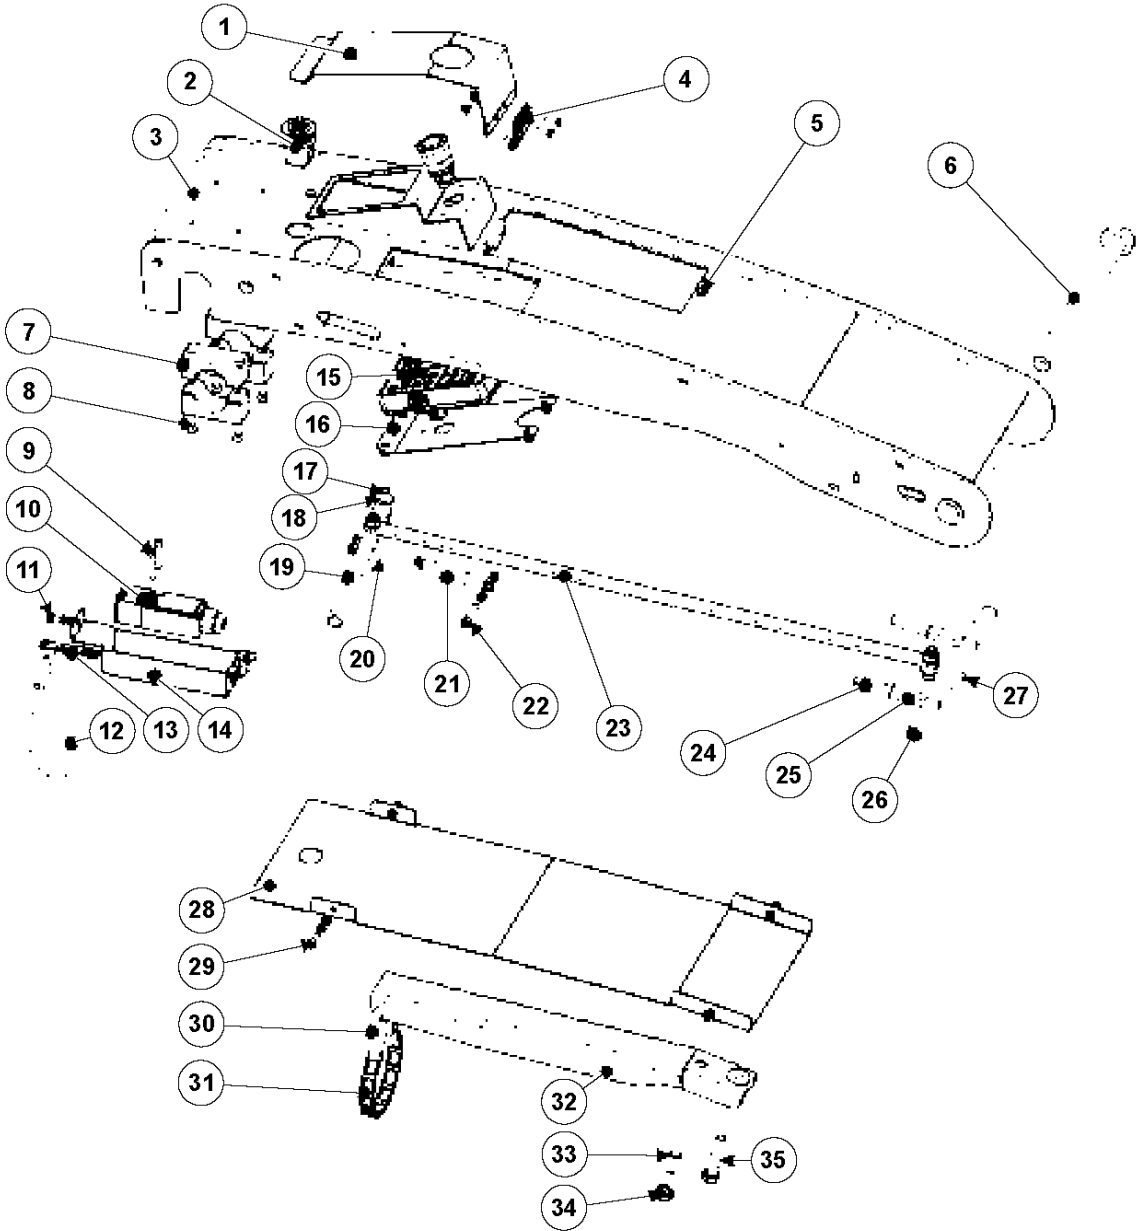

BMG 555
FRAME, COMPLETE - KEYPAD

Ref	Part No	Description	Remark	QTY KIT
1	533 23 41-01	KEY	KEY	1
2	534 91 61-01	CONNECTOR	CONNECTOR	1
3	535 21 14-02	HANDLE	HANDLE	1
4	533 56 54-01	HINGE	HINGE	1
4	534 68 90-01	NUT	NUT	4
4	534 69 09-01	SCREW	SCREW	2
5	533 51 15-01	MAGNET	MAGNET	2
6	533 28 09-01	HANDLE	HANDLE	1
7	533 76 77-01	PIPE CLAMP	PIPE CLAMP	2
8	900 00 00-02	DUMMY PART	DUMMY PART	4
9	900 00 00-02	DUMMY PART	DUMMY PART	2
10	533 38 74-01	SWITCH	SWITCH	1
11	900 00 00-02	DUMMY PART	DUMMY PART	1
12	533 81 08-01	CORD	CORD	1
13	533 28 91-01	KEY	KEY	1
14	533 27 61-01	SWITCH	SWITCH	1
15	533 51 42-01	PANEL	PANEL	1
16	534 41 74-01	COVER	COVER	1
17	533 68 57-01	SCREW	SCREW	1
18	533 26 87-01	WASHER	WASHER	2
19	533 37 62-01	HANDLE	HANDLE	1
20	533 23 82-01	WIRE	WIRE	1
21	533 23 89-01	SPRING	SPRING	1
22	900 00 00-02	DUMMY PART	DUMMY PART	1
23	533 22 21-01	STRIP	STRIP	1
24	533 22 59-01	SPRING	SPRING	2
25	533 28 71-01	SPRING	SPRING	2
26	533 23 37-01	SHAFT	SHAFT	1
27	533 23 95-01	EYE BOLT	EYE BOLT	1
28	535 15 87-01	COVER	COVER	1
29	900 00 00-02	DUMMY PART	DUMMY PART	4
30	533 21 40-01	HOOK	HOOK	2
31	533 08 88-01	CHAIN	CHAIN	1
32	533 07 27-01	ARM	ARM	1
33	900 00 00-02	DUMMY PART	DUMMY PART	1
34	534 62 43-01	HEXAGON NUT	HEXAGON NUT	1
35	900 00 00-02	DUMMY PART	DUMMY PART	1