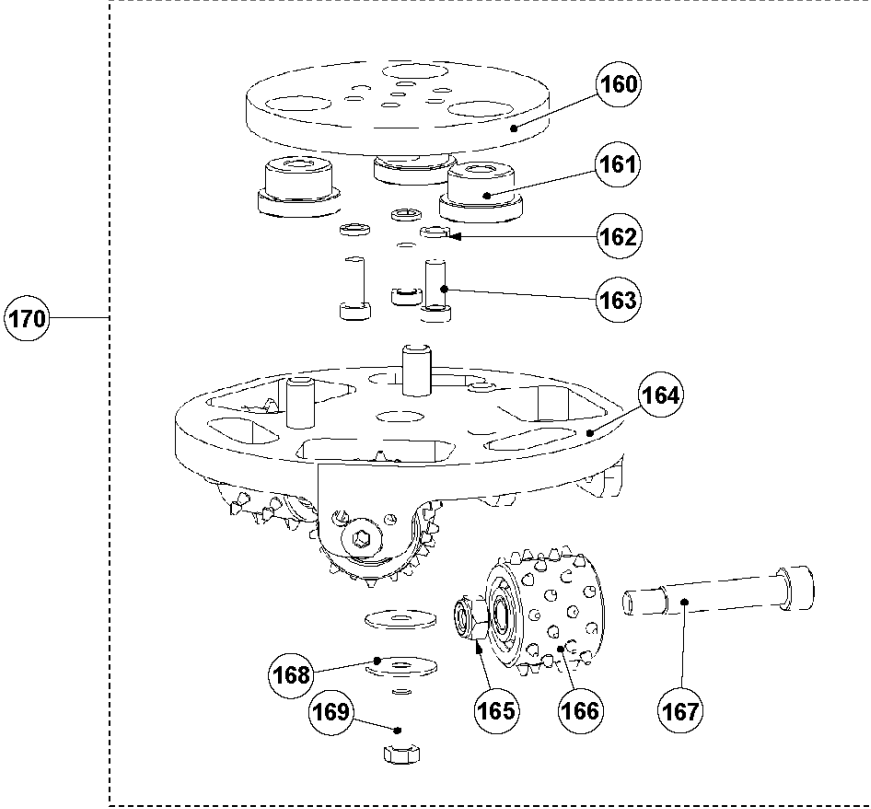

BMG 555
TOOL PLATES

TOOLS

BMG 555, 2022-04

Ref	Part No	Description	Remark	QTY KIT
150	533 26 29-01	BUFFER	<i>BUFFER</i>	1
151	533 22 42-01	BUSH	<i>BUSH</i>	4
152	533 77 05-01	SCREW	<i>SCREW</i>	4
153	533 74 83-01	SCREW	<i>SCREW</i>	3
154	533 44 87-01	HINGE	<i>HINGE</i>	1
155	533 84 53-01	ABSORBER	<i>ABSORBER</i>	4
156	534 37 11-01	PLATE	<i>PLATE</i>	1
157	534 69 20-01	CAP	<i>CAP</i>	8
158	533 78 44-01	NUT	<i>NUT</i>	3
159	534 62 29-01	BUSH	<i>BUSH</i>	3
160	533 38 65-01	PLATE	<i>PLATE</i>	1
161	534 37 14-01	BUFFER	<i>BUFFER</i>	3
162	533 31 92-01	WASHER	<i>WASHER</i>	3
163	533 67 61-01	BOLT	<i>BOLT</i>	3
164	533 49 10-01	CUTTER	<i>CUTTER</i>	1
165	533 29 29-01	HEXAGON LOCKING NUT	<i>HEXAGON LOCKING NUT</i>	3
166	534 37 24-01	TOOL	<i>TOOL</i>	3
167	900 00 00-02	DUMMY PART	<i>DUMMY PART</i>	3
168	533 24 44-01	WASHER	<i>WASHER</i>	2
169	533 35 62-01	SCREW	<i>SCREW</i>	1
170	533 11 37-01	TOOL	<i>TOOL</i>	1
171	534 37 25-01	BUSH	<i>BUSH</i>	1
172	533 11 33-01	TOOL	<i>TOOL</i>	1
173	531 45 81-01	ADAPTER PLATE	<i>ADAPTER PLATE</i>	1
174	534 24 47-01	PLATE	<i>PLATE</i>	1
175	534 24 46-01	PLATE	<i>PLATE</i>	1
176	533 29 08-01	PLATE	<i>PLATE</i>	1
177	533 10 79-01	TOOL	<i>TOOL</i>	1
178	534 53 89-01	HOLDER	<i>HOLDER</i>	1
179	533 10 64-01	TOOL	<i>TOOL</i>	3
180	534 44 70-01	TOOL	<i>TOOL</i>	1
181	534 44 71-01	TOOL	<i>TOOL</i>	1
182	534 44 74-01	TOOL	<i>TOOL</i>	1
183	534 44 75-01	TOOL	<i>TOOL</i>	1
184	534 44 76-01	TOOL	<i>TOOL</i>	1
185	534 44 77-01	TOOL	<i>TOOL</i>	1
186	534 44 80-01	TOOL	<i>TOOL</i>	1
187	534 44 18-01	TOOL	<i>TOOL</i>	1
188	534 44 19-01	TOOL	<i>TOOL</i>	1
189	534 44 20-01	TOOL	<i>TOOL</i>	1
190	534 44 21-01	TOOL	<i>TOOL</i>	1
191	534 37 30-01	UNIT	<i>UNIT</i>	1
192	533 60 34-01	BUSHING	<i>BUSHING</i>	1
193	534 37 24-01	TOOL	<i>TOOL</i>	3
194	533 07 61-01	CUTTER	<i>CUTTER</i>	1