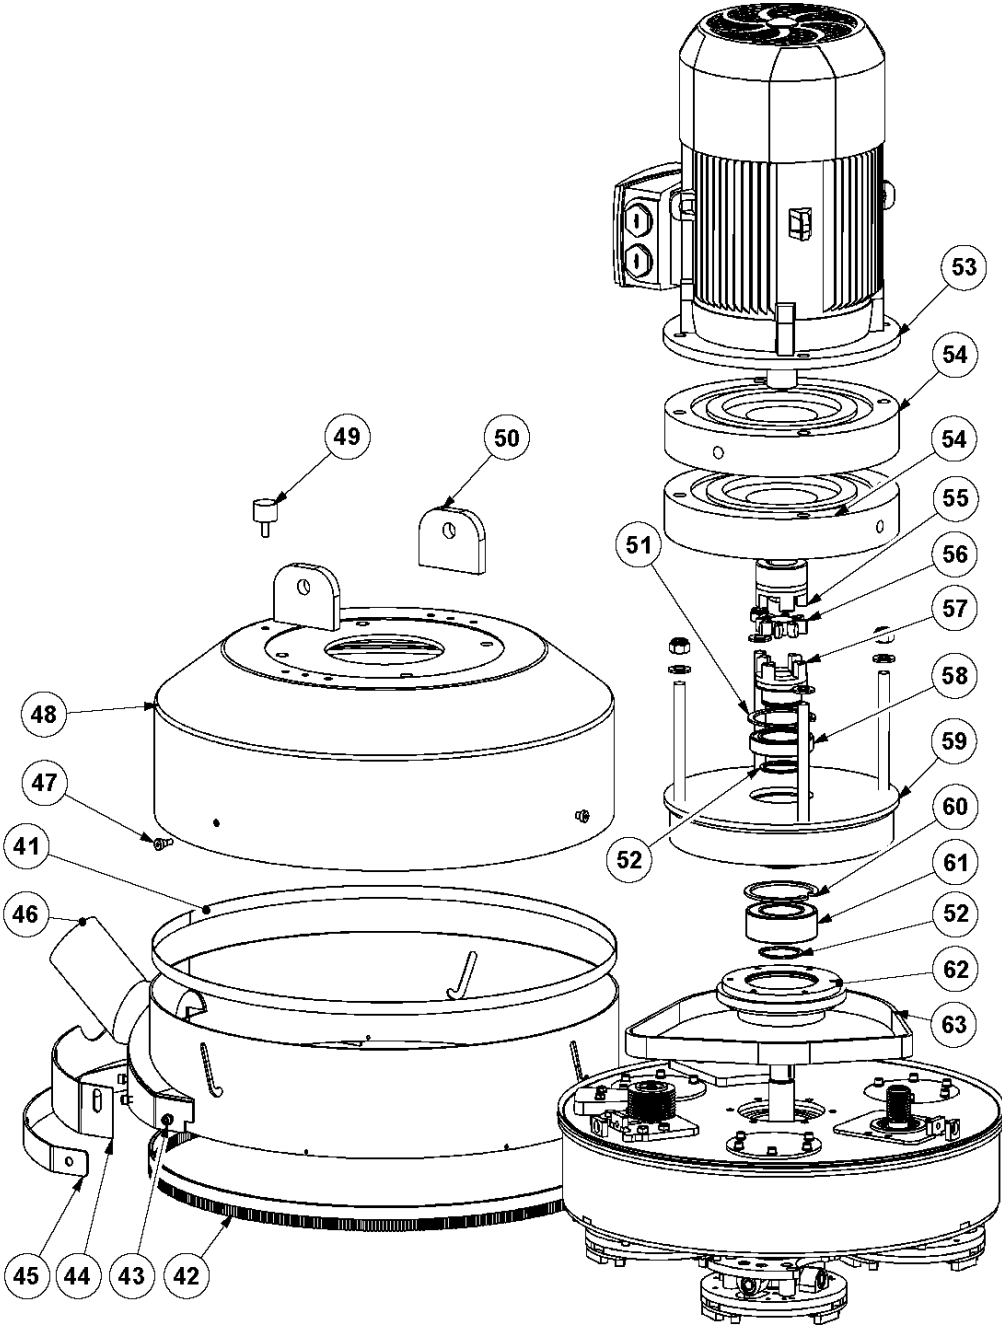

BMG 555
GRINDING HEAD, COMPLETE

GRINDING HEAD

BMG 555, 2022-04

Ref	Part No	Description	Remark	QTY KIT
41	533 97 00-01	STRIP	STRIP	1
42	534 88 85-01	BRUSH	BRUSH	1
43	534 69 27-01	CAP	CAP	4
44	533 75 28-01	SEAL	SEAL	1
45	533 50 25-01	STRIP	STRIP	1
46	533 42 23-01	SHROUD	SHROUD	1
47	533 40 24-01	BOLT	BOLT	3
48	533 65 32-01	PROTECTIVE COVER	PROTECTIVE COVER	1
49	533 26 76-01	BUMPER	BUMPER	1
50	533 02 71-01	HOLDER	HOLDER	2
51	533 34 40-01	CIRCLIP	CIRCLIP	1
52	533 22 05-01	RING	RING	2
53	534 71 48-01	MOTOR	MOTOR	1
53	533018502	TBD	MOTOR	1
54	534 57 52-01	BLOCK	BLOCK	1
54	535 91 34-01	BLOCK	BLOCK	2
55	535 37 38-01	COUPLING	COUPLING	1
56	535 37 86-01	CLUTCH	CLUTCH	1
57	535 34 32-01	COUPLING	COUPLING	1
58	533 21 85-01	BEARING	BEARING	1
59	534 69 90-01	PULLEY	PULLEY	1
60	533 37 11-01	RING	RING	1
61	533 60 07-01	BEARING	BEARING	1
62	534 38 63-01	BEARING HOUSING	BEARING HOUSING	1
63	533 61 61-01	POLY-V BELT	POLY-V BELT	1