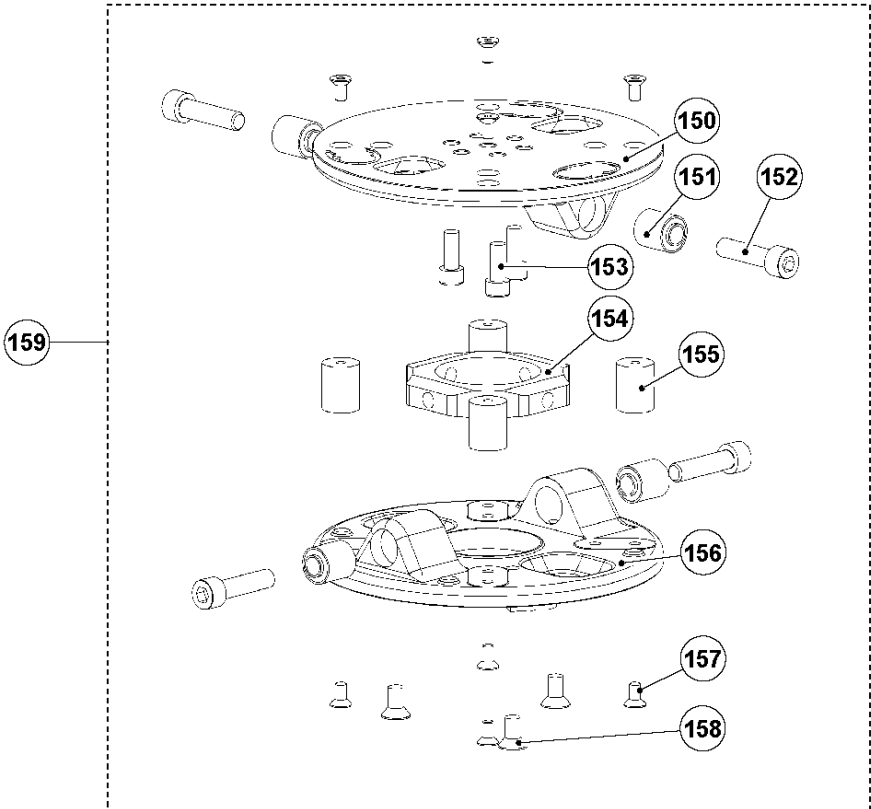

BMG 555
TOOL PLATES

TOOLS

BMG 555, 2022-04

Ref	Part No	Description	Remark	QTY KIT
150	533 26 29-01	BUFFER	<i>BUFFER</i>	1
151	533 22 42-01	BUSH	<i>BUSH</i>	4
152	533 77 05-01	SCREW	<i>SCREW</i>	4
153	533 74 83-01	SCREW	<i>SCREW</i>	3
154	533 44 87-01	HINGE	<i>HINGE</i>	1
155	533 84 53-01	ABSORBER	<i>ABSORBER</i>	4
156	534 37 11-01	PLATE	<i>PLATE</i>	1
157	534 69 20-01	CAP	<i>CAP</i>	8
158	533 78 44-01	NUT	<i>NUT</i>	3
159	534 62 29-01	BUSH	<i>BUSH</i>	3
160	533 38 65-01	PLATE	<i>PLATE</i>	1
161	534 37 14-01	BUFFER	<i>BUFFER</i>	3
162	533 31 92-01	WASHER	<i>WASHER</i>	3
163	533 67 61-01	BOLT	<i>BOLT</i>	3
164	533 49 10-01	CUTTER	<i>CUTTER</i>	1
165	533 29 29-01	HEXAGON LOCKING NUT	<i>HEXAGON LOCKING NUT</i>	3
166	534 37 24-01	TOOL	<i>TOOL</i>	3
167	900 00 00-02	DUMMY PART	<i>DUMMY PART</i>	3
168	533 24 44-01	WASHER	<i>WASHER</i>	2
169	533 35 62-01	SCREW	<i>SCREW</i>	1
170	533 11 37-01	TOOL	<i>TOOL</i>	1
171	534 37 25-01	BUSH	<i>BUSH</i>	1
172	533 11 33-01	TOOL	<i>TOOL</i>	1
173	531 45 81-01	ADAPTER PLATE	<i>ADAPTER PLATE</i>	1
174	534 24 47-01	PLATE	<i>PLATE</i>	1
175	534 24 46-01	PLATE	<i>PLATE</i>	1
176	533 29 08-01	PLATE	<i>PLATE</i>	1
177	533 10 79-01	TOOL	<i>TOOL</i>	1
178	534 53 89-01	HOLDER	<i>HOLDER</i>	1
179	533 10 64-01	TOOL	<i>TOOL</i>	3
180	534 44 70-01	TOOL	<i>TOOL</i>	1
181	534 44 71-01	TOOL	<i>TOOL</i>	1
182	534 44 74-01	TOOL	<i>TOOL</i>	1
183	534 44 75-01	TOOL	<i>TOOL</i>	1
184	534 44 76-01	TOOL	<i>TOOL</i>	1
185	534 44 77-01	TOOL	<i>TOOL</i>	1
186	534 44 80-01	TOOL	<i>TOOL</i>	1
187	534 44 18-01	TOOL	<i>TOOL</i>	1
188	534 44 19-01	TOOL	<i>TOOL</i>	1
189	534 44 20-01	TOOL	<i>TOOL</i>	1
190	534 44 21-01	TOOL	<i>TOOL</i>	1
191	534 37 30-01	UNIT	<i>UNIT</i>	1
192	533 60 34-01	BUSHING	<i>BUSHING</i>	1
193	534 37 24-01	TOOL	<i>TOOL</i>	3
194	533 07 61-01	CUTTER	<i>CUTTER</i>	1