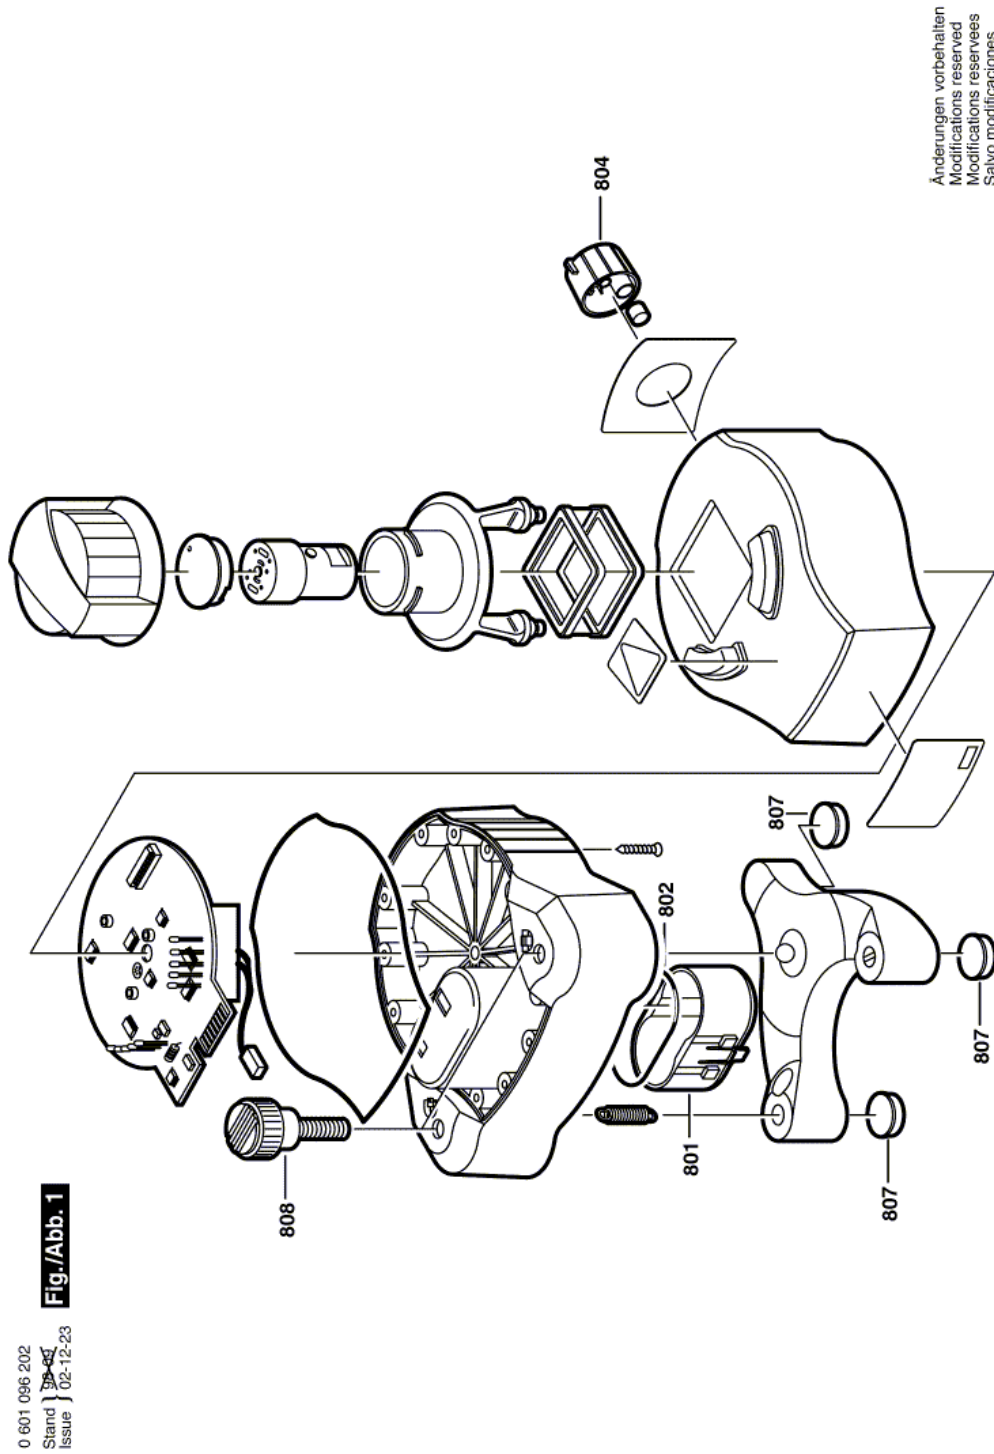

17.10.2018 |

Laser Level - 0 601 096 239 - BL 50 R

www.powertools-aftersaleservice.com

BOSCH

Item	Part Number	Description	Illustration	Price	Quantity	Price Group
801	1 607 000 975	Battery Cover		1	-,-	1 29
802	1 609 203 A03	Rubber Gasket		1	-,-	1 16
804	1 607 000 977	Rotary Switch		1	-,-	1 33
807	1 609 203 A05	Rubber Buffer		1	-,-	3 17
808	1 609 203 A06	Adjusting Screw		1	-,-	1 32

Illustration - Type E

Information subject to change without further notice.