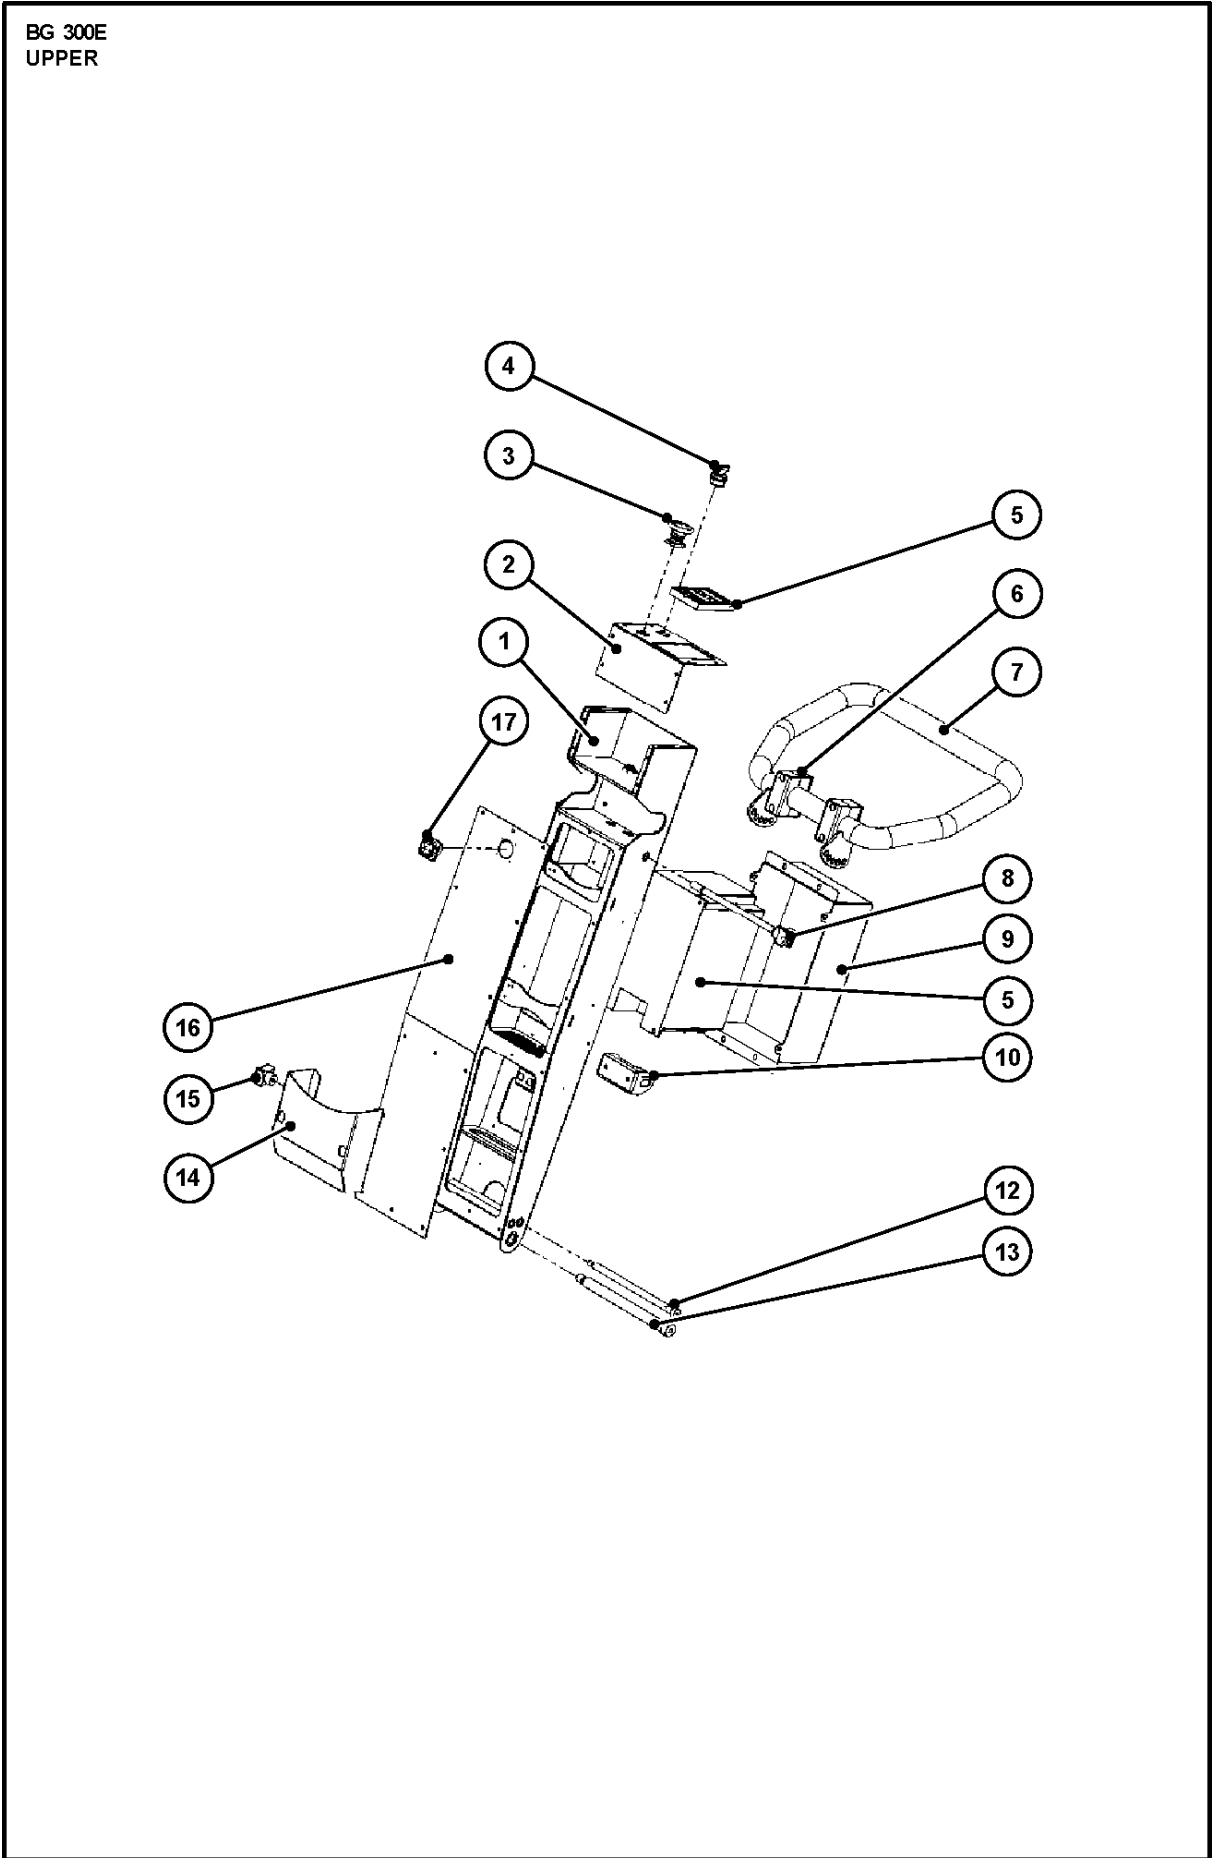

# SPARE PARTS LIST

SURFACE PREPARATION EQUIPMENT

BG 300, 2022-04

| Ref | Part No      | Description        | Remark             | QTY KIT |
|-----|--------------|--------------------|--------------------|---------|
| 1   | 533 15 67-01 | HANDLE             | HANDLE             | 1       |
| 2   | 533 25 89-01 | CONTROL PLATE      | CONTROL PLATE      | 1       |
| 3   | 535 95 58-01 | SWITCH             | SWITCH             | 1       |
| 4   | 535 95 59-01 | SWITCH             | SWITCH             | 1       |
| 5   | 533 77 27-01 | FREQUENCY INVERTER | FREQUENCY INVERTER | 1       |
| 5   | 533 93 63-01 | FREQUENCY INVERTER | FREQUENCY INVERTER | 1       |
| 5   | 534 07 09-01 | FREQUENCY INVERTER | FREQUENCY INVERTER | 1       |
| 6   | 533 10 97-01 | CLAMP              | CLAMP              | 2       |
| 7   | 535 30 85-01 | HANDLE             | HANDLE             | 1       |
| 8   | 900 00 00-02 | DUMMY PART         | DUMMY PART         | 1       |
| 8   | 535 92 48-01 | UNIT               | UNIT               | 2       |
| 9   | 533 19 73-01 | CONTROL            | CONTROL            | 1       |
| 10  | 535 92 58-01 | ARM                | ARM                | 1       |
| 11  | 534 07 09-01 | FREQUENCY INVERTER | FREQUENCY INVERTER | 2       |
| 11  | 535 92 25-01 | DECAL              | DECAL              | 2       |
| 12  | 900 00 00-02 | DUMMY PART         | DUMMY PART         | 1       |
| 13  | 900 00 00-02 | DUMMY PART         | DUMMY PART         | 1       |
| 14  | 535 92 70-01 | TOOL               | TOOL               | 1       |
| 15  | 900 00 00-02 | DUMMY PART         | DUMMY PART         | 1       |
| 16  | 535 92 42-01 | PLATE              | PLATE              | 1       |
| 17  | 535 92 52-01 | UNIT               | UNIT               | 1       |
| 17  | 535 92 53-01 | UNIT               | UNIT               | 1       |