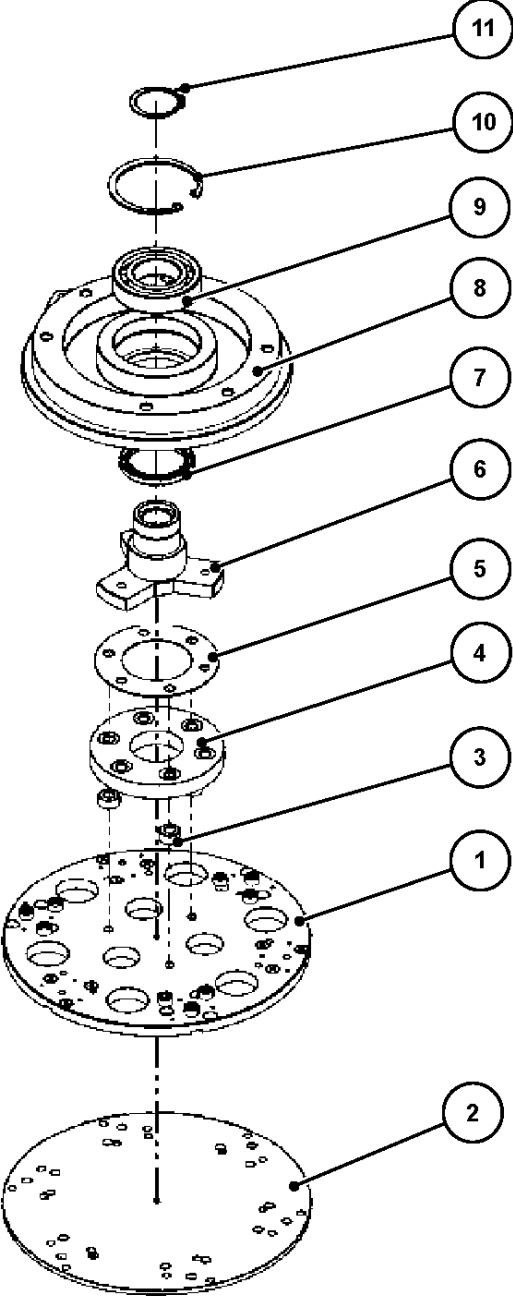

BG 300E
GRINDER DISC UNIT

GRINDING HEAD

BG 300, 2022-04

Ref	Part No	Description	Remark	QTY KIT
1	533 52 35-01	ADAPTER	ADAPTER	1
2	533 62 52-01	ADAPTER	ADAPTER	1
3	533 34 91-01	SPACER RING	SPACER RING	3
4	533 35 53-01	COUPLING	COUPLING	1
5	533 21 52-01	PLATE	PLATE	1
6	535 91 85-01	SHAFT	SHAFT	1
7	535 92 45-01	UNIT	UNIT	1
8	535 91 88-01	BEARING HOUSING	BEARING HOUSING	1
9	535 92 43-01	UNIT	UNIT	1
10	900 00 00-02	DUMMY PART	DUMMY PART	1
11	900 00 00-02	DUMMY PART	DUMMY PART	1