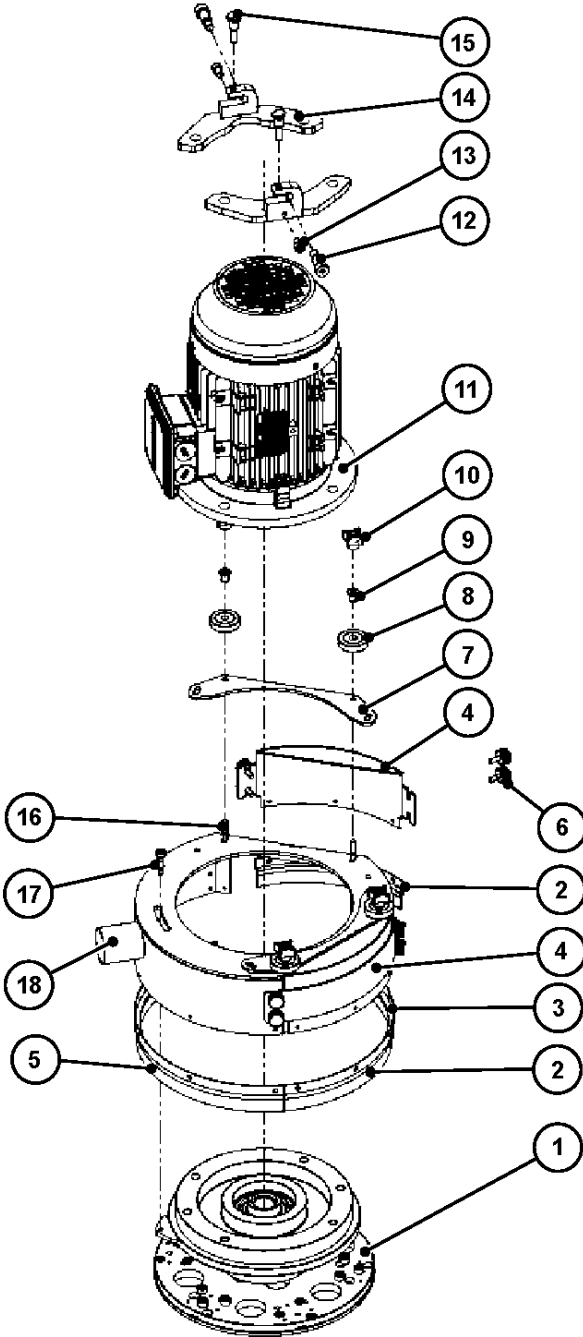

BG 300E
GRINDING HEAD UNIT

GRINDING HEAD

BG 300, 2022-04

Ref	Part No	Description	Remark	QTY KIT
1	533 36 96-01	UNIT	UNIT	1
2	533 26 31-01	BRUSH	BRUSH	2
3	533 26 32-01	BRUSH	BRUSH	1
4	533 10 98-01	COVER	COVER	2
5	533 26 33-01	BRUSH	BRUSH	1
6	900 00 00-02	DUMMY PART	DUMMY PART	4
7	535 92 37-01	PLATE	PLATE	2
8	533 28 60-01	WHEEL	WHEEL	4
9	533 24 17-01	BEARING SLEEVE	BEARING SLEEVE	4
10	533 50 46-01	NUT	NUT	4
11	533 21 53-01	MOTOR	MOTOR	1
11	535 67 89-01	MOTOR	MOTOR	1
11	535 92 77-01	MOTOR	MOTOR	1
12	900 00 00-02	DUMMY PART	DUMMY PART	2
13	900 00 00-02	DUMMY PART	DUMMY PART	2
14	535 91 72-01	COUPLING	COUPLING	1
15	535 92 41-01	KNOB	KNOB	2
16	900 00 00-02	DUMMY PART	DUMMY PART	4
17	900 00 00-02	DUMMY PART	DUMMY PART	1
18	533 05 10-01	HOUSING	HOUSING	1