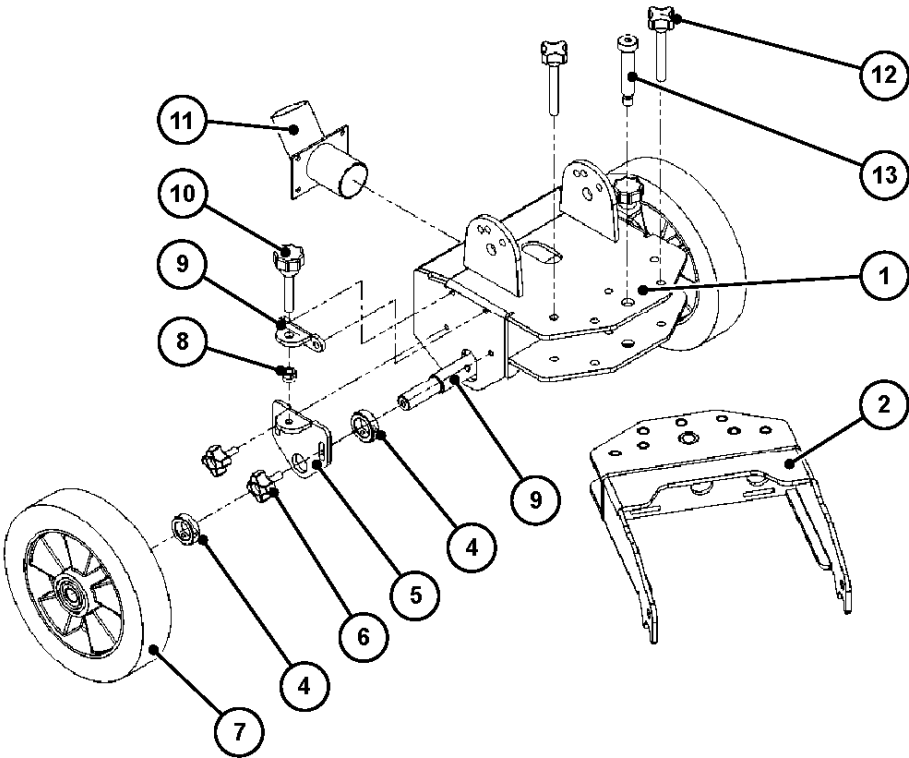

BG 300E
WHEEL RACK UNIT

WHEEL ASSY

BG 300, 2022-04

Ref	Part No	Description	Remark	QTY KIT
1	535 91 55-01	FRAME	FRAME	1
2	535 91 62-01	FRAME	FRAME	1
3	535 92 29-01	AXLE	AXLE	1
4	535 92 27-01	AXLE	AXLE	4
5	535 92 40-01	PLATE	PLATE	2
6	533 48 17-01	BOLT	BOLT	4
7	533 08 71-01	WHEEL	WHEEL	2
8	900 00 00-02	DUMMY PART	DUMMY PART	2
9	533 62 65-01	WHEEL	WHEEL	2
10	533 27 83-01	BOLT	BOLT	2
11	535 92 20-01	PIPE	PIPE	1
12	533 53 83-01	PIN	PIN	2
13	900 00 00-02	DUMMY PART	DUMMY PART	1