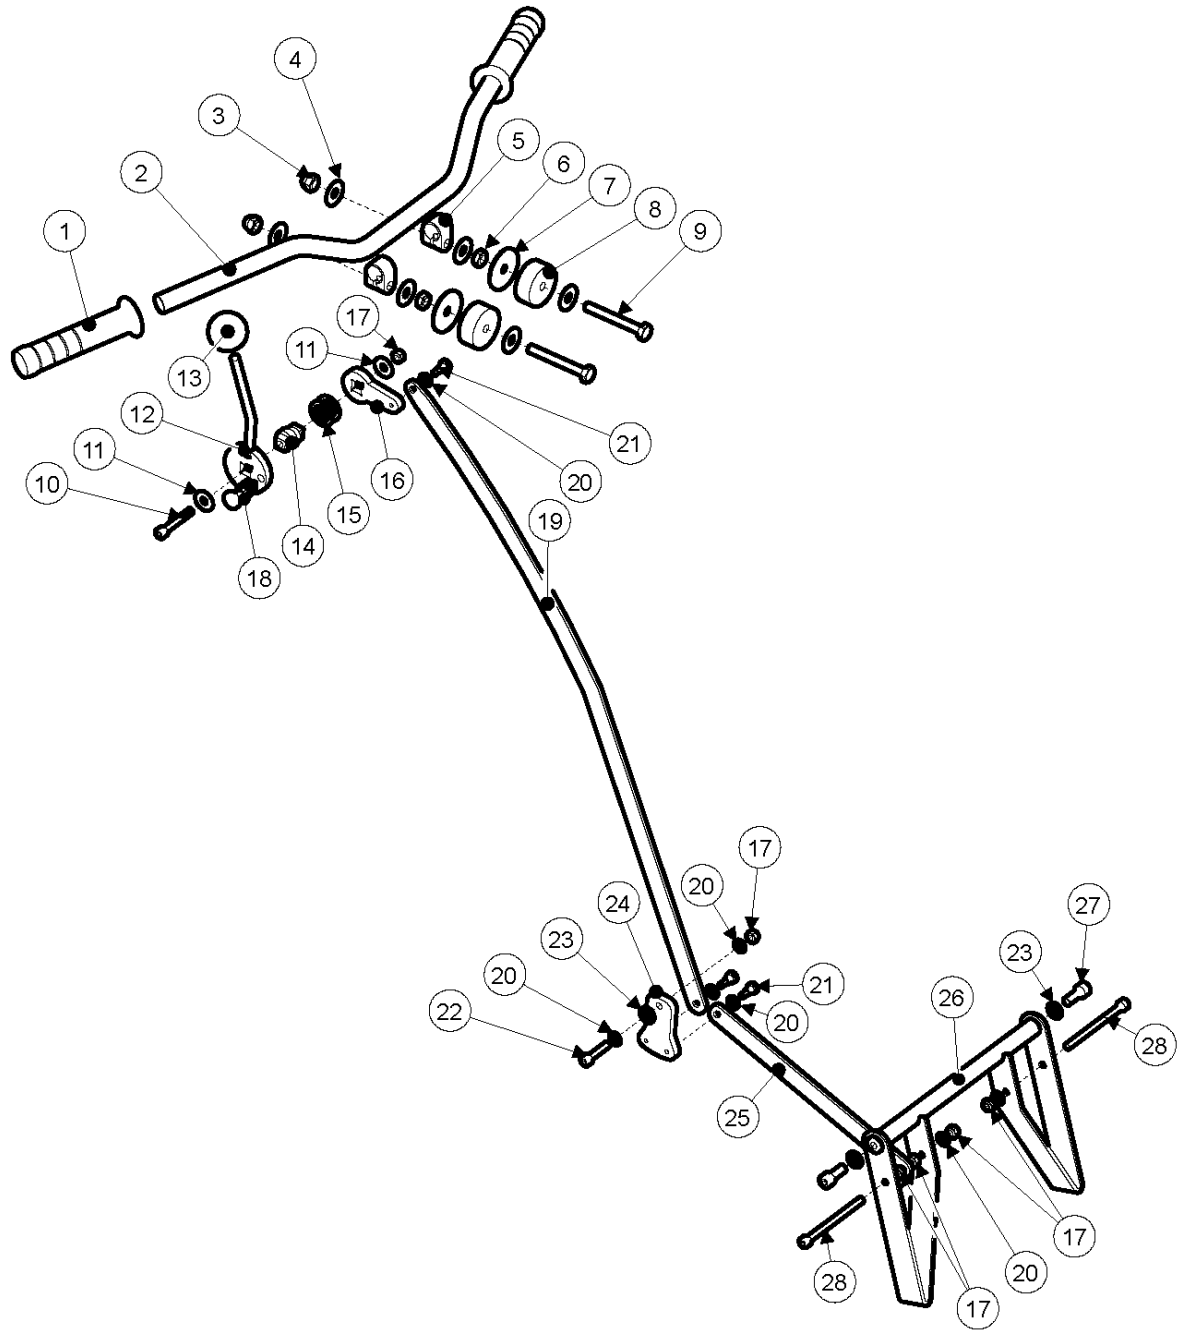

SPARE PARTS LIST

SURFACE PREPARATION EQUIPMENT

BG 250 PETROL, 2022-04

**BG 250
STEERHANDLE & MACHINE SUPPORT**

STEERING

BG 250 PETROL, 2022-04

Ref	Part No	Description	Remark	QTY KIT
1	534 08 35-01	GRIP	GRIP	2
2	535 35 42-01	STEERING WHEEL	STEERING WHEEL	1
3	900 00 00-02	DUMMY PART	DUMMY PART	2
4	900 00 00-02	DUMMY PART	DUMMY PART	6
5	534 87 18-01	CLAMP	CLAMP	2
6	900 00 00-02	DUMMY PART	DUMMY PART	2
7	900 00 00-02	DUMMY PART	DUMMY PART	2
8	534 42 61-01	BUSH	BUSH	2
9	900 00 00-02	DUMMY PART	DUMMY PART	2
10	900 00 00-02	DUMMY PART	DUMMY PART	1
11	900 00 00-02	DUMMY PART	DUMMY PART	2
12	533 08 47-01	HANDLE	HANDLE	1
13	533 74 24-01	KNOB	KNOB	1
14	533 12 39-01	LEVER	LEVER	1
15	533 45 93-01	SHIM	SHIM	2
16	531 49 21-01	LEVER	LEVER	1
17	900 00 00-02	DUMMY PART	DUMMY PART	4
18	534 76 98-01	STEEL	STEEL	1
19	531 47 61-01	LEVER	LEVER	1
20	900 00 00-02	DUMMY PART	DUMMY PART	6
21	900 00 00-02	DUMMY PART	DUMMY PART	3
22	900 00 00-02	DUMMY PART	DUMMY PART	1
23	900 00 00-02	DUMMY PART	DUMMY PART	3
24	534 66 34-01	LEVER	LEVER	1
25	534 66 35-01	LEVER	LEVER	1
26	534 69 59-01	SUPPORT	SUPPORT	1
26	533 39 05-01	STAND	STAND	1
27	900 00 00-02	DUMMY PART	DUMMY PART	2
28	900 00 00-02	DUMMY PART	DUMMY PART	2

BG 250
SWING ARM & WHEELS

PIVOTING ARM

BG 250 PETROL, 2022-04

Ref	Part No	Description	Remark	QTY KIT
30	533 47 49-01	BOLT	BOLT	2
31	900 00 00-02	DUMMY PART	DUMMY PART	2
32	531 47 08-01	WHEEL	WHEEL	2
33	534 83 45-01	SHIM	SHIM	6
34	900 00 00-02	DUMMY PART	DUMMY PART	2
35	900 00 00-02	DUMMY PART	DUMMY PART	2
36	900 00 00-02	DUMMY PART	DUMMY PART	3
37	534 87 81-01	ARM	ARM	1
38	534 85 36-01	HOOK	HOOK	2
39	533 08 88-01	CHAIN	CHAIN	1
40	534 76 73-01	PLUG	PLUG	1
41	534 04 44-01	PIPE CLAMP	PIPE CLAMP	1
42	900 00 00-02	DUMMY PART	DUMMY PART	2
43	900 00 00-02	DUMMY PART	DUMMY PART	1
44	900 00 00-02	DUMMY PART	DUMMY PART	1
45	534 62 89-01	HOSE CLAMP	HOSE CLAMP	2
46	535 37 73-01	HOSE	HOSE	1