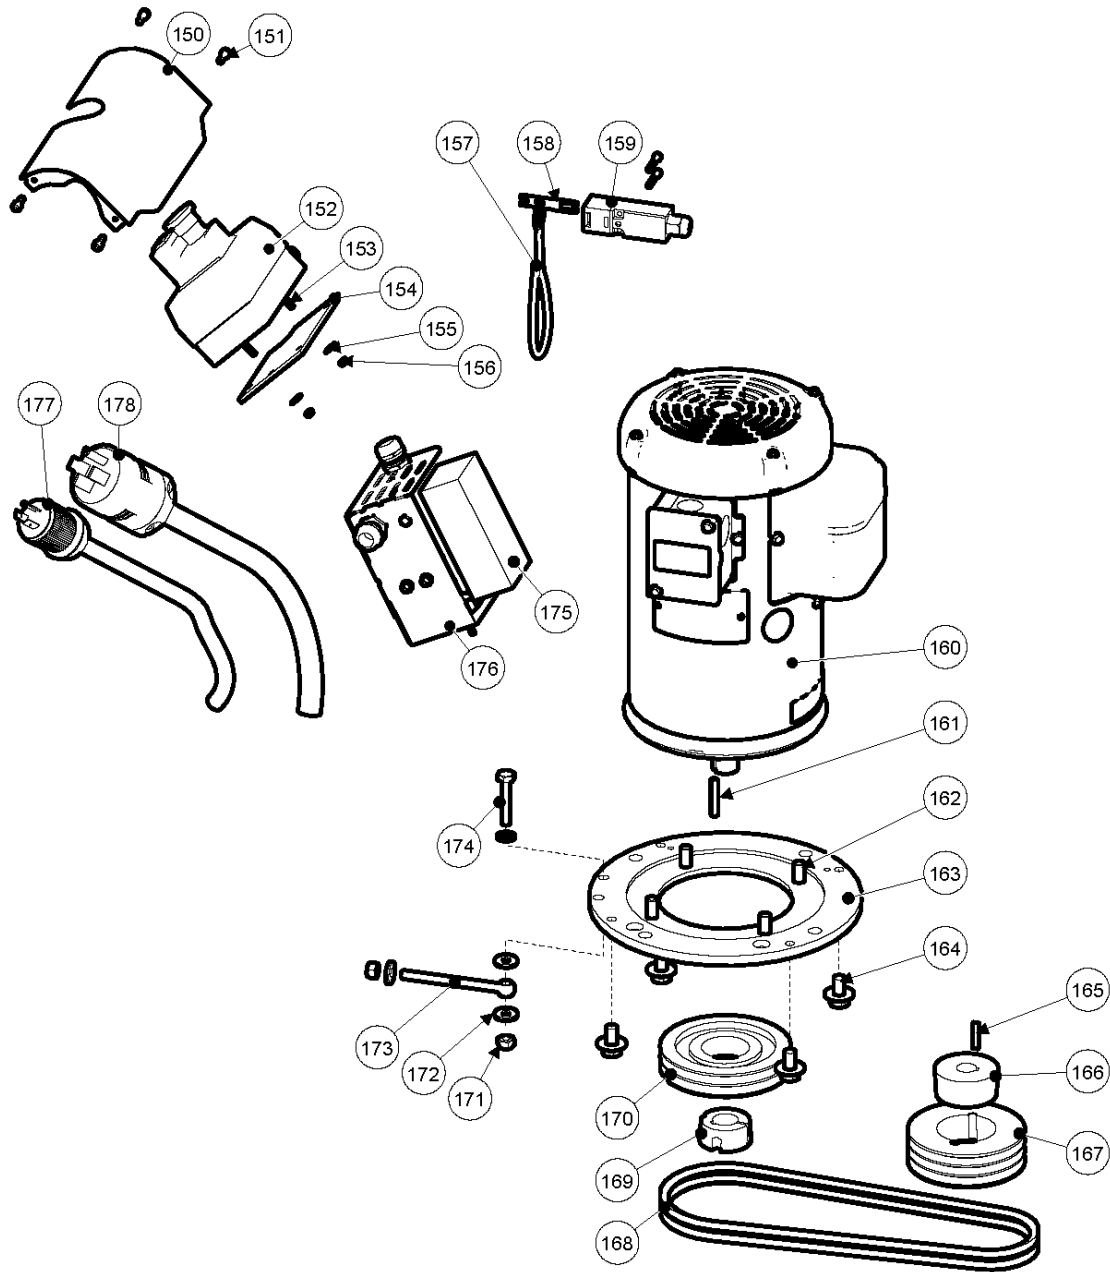

BG 250
CONTROLS, MOTOR & PULLEYS - US

Ref	Part No	Description	Remark	QTY KIT
150	533252902	TBD	COVER	1
151	900 00 00-02	DUMMY PART	DUMMY PART	4
152	535 38 13-01	TOOL KIT	TOOL KIT	1
153	900 00 00-02	DUMMY PART	DUMMY PART	2
154	533 65 11-01	PLATE	PLATE	1
155	900 00 00-02	DUMMY PART	DUMMY PART	2
156	900 00 00-02	DUMMY PART	DUMMY PART	2
157	533 81 08-01	CORD	CORD	1
158	533 28 91-01	KEY	KEY	1
159	533 38 74-01	SWITCH	SWITCH	1
160	533 93 50-01	MOTOR	MOTOR	1
161	533 63 68-01	KEY	KEY	1
162	900 00 00-02	DUMMY PART	DUMMY PART	4
163	534 03 54-01	MOUNT	MOUNT	1
164	900 00 00-02	DUMMY PART	DUMMY PART	4
165	535 36 13-01	PARALLEL KEY	PARALLEL KEY	1
166	534 89 10-01	BUSH	BUSH	1
167	531 49 03-01	SHEAVE	SHEAVE	1
168	533 72 89-01	V-BELT	V-BELT	2
169	533 62 72-01	BUSHING	BUSHING	1
170	533 25 60-01	SHEAVE	SHEAVE	1
171	900 00 00-02	DUMMY PART	DUMMY PART	2
172	900 00 00-02	DUMMY PART	DUMMY PART	3
173	533 69 83-01	EYE BOLT	EYE BOLT	1
174	900 00 00-02	DUMMY PART	DUMMY PART	1
175	536976601	TBD	STARTER	1
176	533 74 41-01	BRACKET	BRACKET	1
177	534 76 78-01	PLUG	PLUG	1
178	533 61 32-01	PLUG	PLUG	1