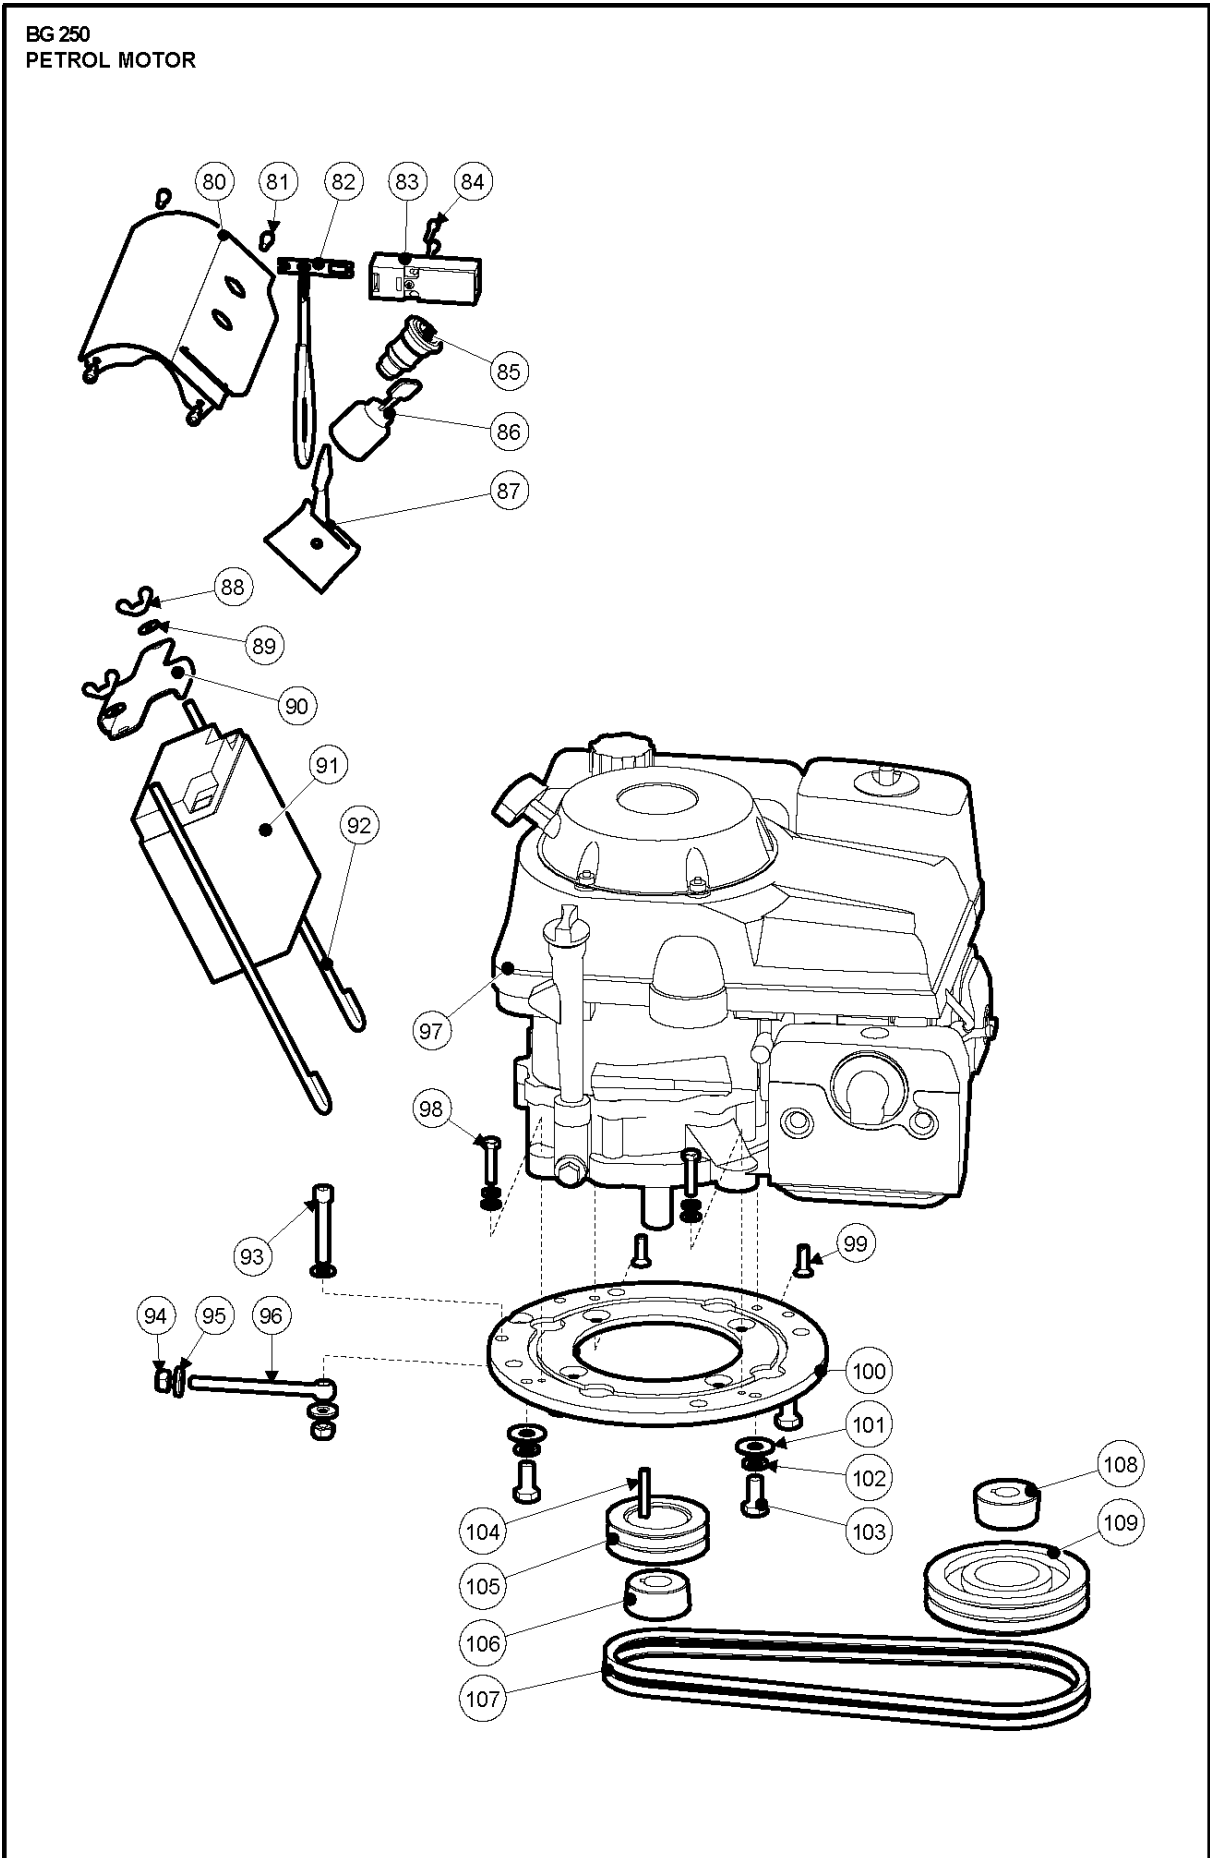

Ref	Part No	Description	Remark	QTY KIT
80	533252903	TBD	COVER	1
81	900 00 00-02	DUMMY PART	DUMMY PART	4
82	533 28 91-01	KEY	KEY	1
83	533 88 94-01	SWITCH	SWITCH	1
84	534 69 13-01	CAP	CAP	2
85	534 03 12-01	STOP	STOP	1
85	536976801	TBD	CONTACT	1
86	533 48 44-01	IGNITION SWITCH	IGNITION SWITCH	1
86	531 49 57-01	CONTACT	CONTACT	1
87	533 77 81-01	THROTTLE	THROTTLE	1
88	900 00 00-02	DUMMY PART	DUMMY PART	2
89	900 00 00-02	DUMMY PART	DUMMY PART	2
90	533 44 77-01	MOUNTING BRACKET	MOUNTING BRACKET	1
91	533 21 39-01	BATTERY	BATTERY	1
92	535 34 19-01	BATTERY	BATTERY	2
93	900 00 00-02	DUMMY PART	DUMMY PART	1
94	900 00 00-02	DUMMY PART	DUMMY PART	2
95	900 00 00-02	DUMMY PART	DUMMY PART	3
96	900 00 00-02	DUMMY PART	DUMMY PART	1
97	534 62 63-01	MOTOR	MOTOR	1
98	900 00 00-02	DUMMY PART	DUMMY PART	2
99	900 00 00-02	DUMMY PART	DUMMY PART	2
100	534 03 54-01	MOUNT	MOUNT	1
101	900 00 00-02	DUMMY PART	DUMMY PART	4
102	900 00 00-02	DUMMY PART	DUMMY PART	4
103	900 00 00-02	DUMMY PART	DUMMY PART	4
104	534 65 00-01	KEY	KEY	1
105	531 49 02-01	SHEAVE	SHEAVE	1
106	534 89 96-01	BUSH	BUSH	1
107	533 31 78-01	BELT	BELT	2
108	533 89 24-01	BUSHING	BUSHING	1
109	533 25 60-01	SHEAVE	SHEAVE	1
110	531 48 68-01	HARNESS	HARNESS	1
111	536976701	TBD	FUSE	1