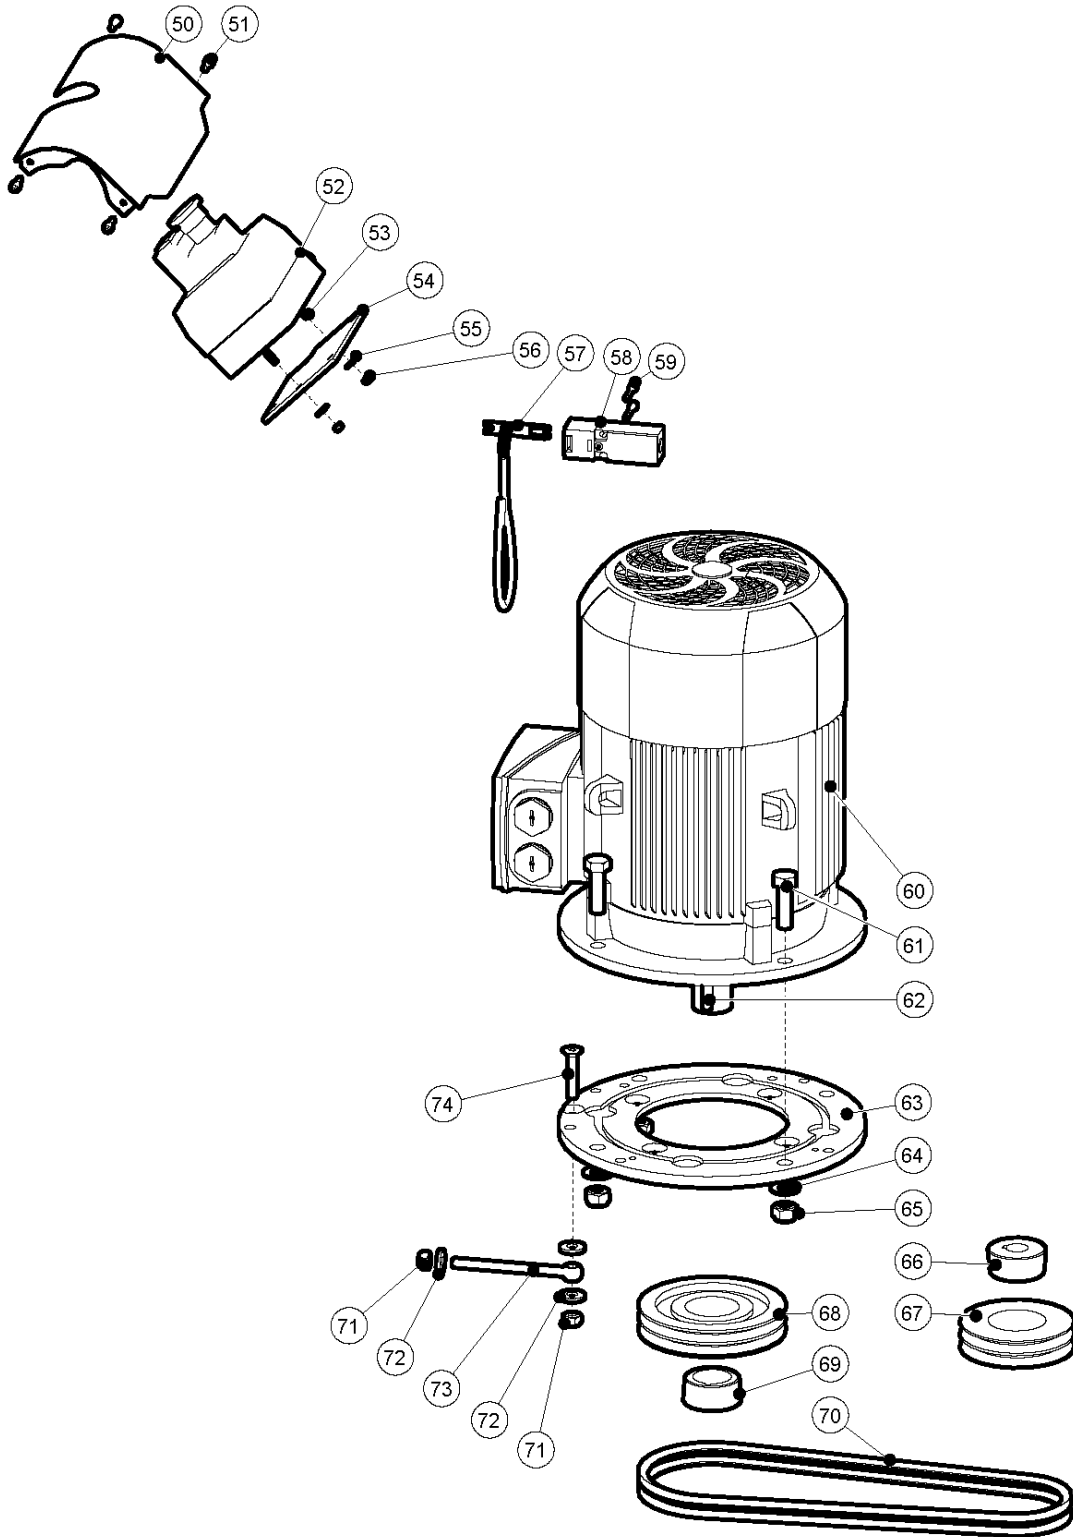

BG 250
SWING ARM & WHEELS

PIVOTING ARM

BG 250 PETROL, 2022-04

Ref	Part No	Description	Remark	QTY KIT
30	533 47 49-01	BOLT	BOLT	2
31	900 00 00-02	DUMMY PART	DUMMY PART	2
32	531 47 08-01	WHEEL	WHEEL	2
33	534 83 45-01	SHIM	SHIM	6
34	900 00 00-02	DUMMY PART	DUMMY PART	2
35	900 00 00-02	DUMMY PART	DUMMY PART	2
36	900 00 00-02	DUMMY PART	DUMMY PART	3
37	534 87 81-01	ARM	ARM	1
38	534 85 36-01	HOOK	HOOK	2
39	533 08 88-01	CHAIN	CHAIN	1
40	534 76 73-01	PLUG	PLUG	1
41	534 04 44-01	PIPE CLAMP	PIPE CLAMP	1
42	900 00 00-02	DUMMY PART	DUMMY PART	2
43	900 00 00-02	DUMMY PART	DUMMY PART	1
44	900 00 00-02	DUMMY PART	DUMMY PART	1
45	534 62 89-01	HOSE CLAMP	HOSE CLAMP	2
46	535 37 73-01	HOSE	HOSE	1

BG 250
CONTROLS MOTOR & PULLEYS - EU

Ref	Part No	Description	Remark	QTY KIT
50	533252902	TBD	COVER	1
51	900 00 00-02	DUMMY PART	DUMMY PART	4
52	534 55 02-01	ELECTRICAL SYSTEM	ELECTRICAL SYSTEM	1
53	900 00 00-02	DUMMY PART	DUMMY PART	2
54	533 65 11-01	PLATE	PLATE	1
55	900 00 00-02	DUMMY PART	DUMMY PART	2
56	900 00 00-02	DUMMY PART	DUMMY PART	2
57	533 28 91-01	KEY	KEY	1
58	533 38 74-01	SWITCH	SWITCH	1
59	900 00 00-02	DUMMY PART	DUMMY PART	2
60	534 57 28-01	FAN COVER	FAN COVER	1
60	534714402	TBD	MOTOR	1
61	900 00 00-02	DUMMY PART	DUMMY PART	4
62	900 00 00-02	DUMMY PART	DUMMY PART	1
63	534 03 54-01	MOUNT	MOUNT	1
64	900 00 00-02	DUMMY PART	DUMMY PART	4
65	900 00 00-02	DUMMY PART	DUMMY PART	4
66	533 89 24-01	BUSHING	BUSHING	1
67	533 71 90-01	BELT	BELT	1
68	533 25 60-01	SHEAVE	SHEAVE	1
69	533 77 89-01	BUSHING	BUSHING	1
70	533 36 38-01	BELT	BELT	2
71	900 00 00-02	DUMMY PART	DUMMY PART	2
72	900 00 00-02	DUMMY PART	DUMMY PART	3
73	533 69 83-01	EYE BOLT	EYE BOLT	1
74	900 00 00-02	DUMMY PART	DUMMY PART	1