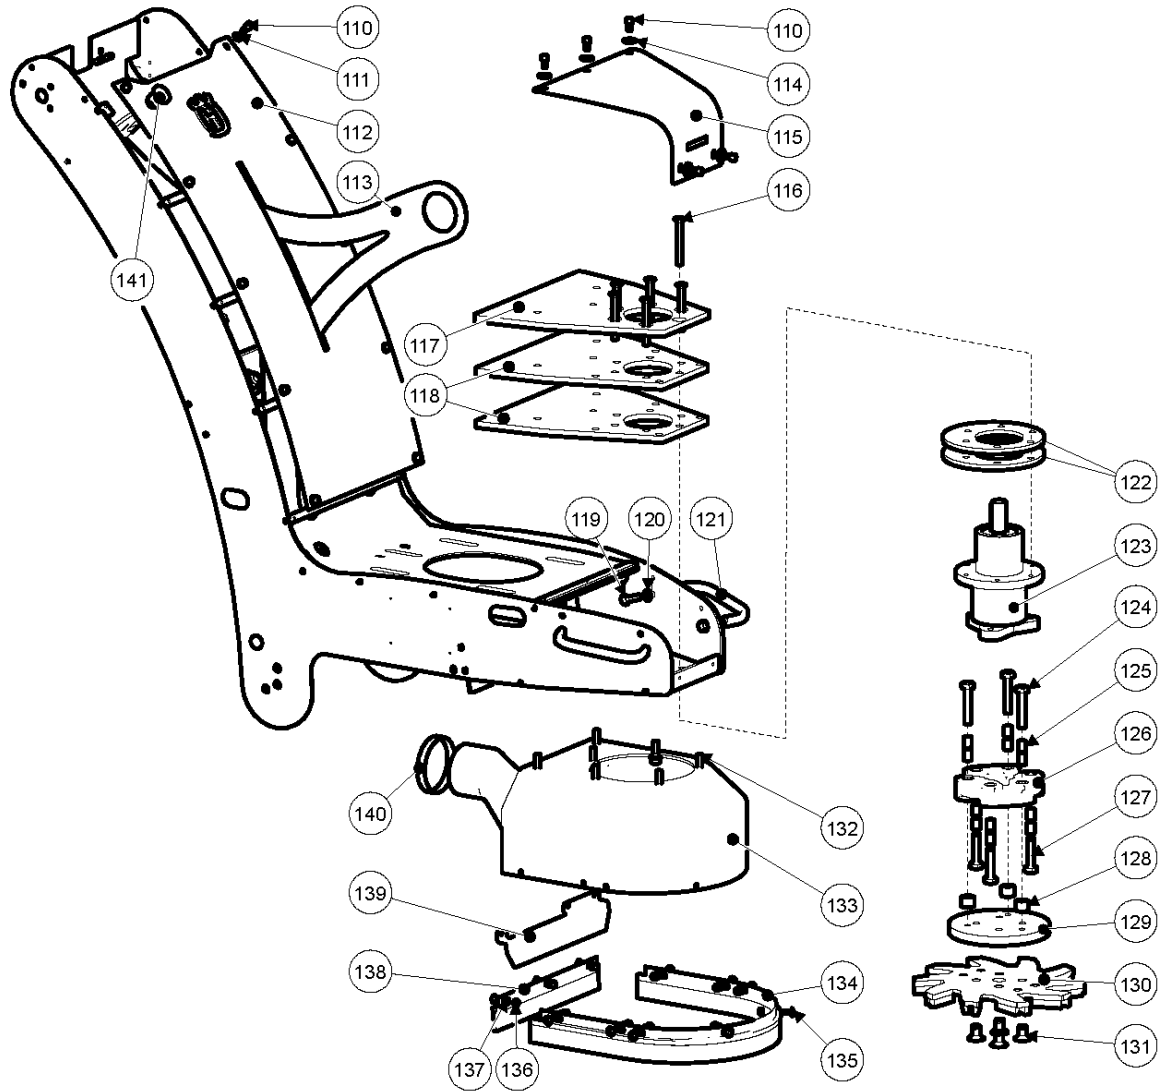

BG 250
FRAME, BU & SHROUD

Ref	Part No	Description	Remark	QTY KIT
110	900 00 00-02	DUMMY PART	DUMMY PART	15
111	900 00 00-02	DUMMY PART	DUMMY PART	10
112	533543302	TBD	PLATE	1
113	534589102	TBD	FRAME	1
114	900 00 00-02	DUMMY PART	DUMMY PART	5
115	533638303	TBD	COVER	1
116	900 00 00-02	DUMMY PART	DUMMY PART	6
117	535 26 86-01	PLATE	PLATE	1
118	535 26 85-01	PLATE	PLATE	2
119	900 00 00-02	DUMMY PART	DUMMY PART	4
120	900 00 00-02	DUMMY PART	DUMMY PART	32
121	533 17 02-01	MOUNTING PLATE	MOUNTING PLATE	2
122	535 17 61-01	PLATE	PLATE	2
123	534 65 98-01	BEARING	BEARING	1
124	900 00 00-02	DUMMY PART	DUMMY PART	3
125	533 59 93-01	BUSHING	BUSHING	12
126	533 74 87-01	COUPLING	COUPLING	1
127	900 00 00-02	DUMMY PART	DUMMY PART	3
128	533 21 95-01	TUBE	TUBE	3
129	533 62 51-01	ADAPTER	ADAPTER	1
130	900 00 00-02	DUMMY PART	DUMMY PART	1
131	534 58 13-01	SCREW	SCREW	4
132	900 00 00-02	DUMMY PART	DUMMY PART	7
133	533140402	TBD	SHROUD	1
134	535 37 26-01	BRUSH	BRUSH	1
135	900 00 00-02	DUMMY PART	DUMMY PART	11
136	900 00 00-02	DUMMY PART	DUMMY PART	11
137	900 00 00-02	DUMMY PART	DUMMY PART	11
138	533 42 84-01	SEAL	SEAL	1
139	533 42 46-01	CAP	CAP	1
140	534 62 89-01	HOSE CLAMP	HOSE CLAMP	1
141	900 00 00-02	DUMMY PART	DUMMY PART	1