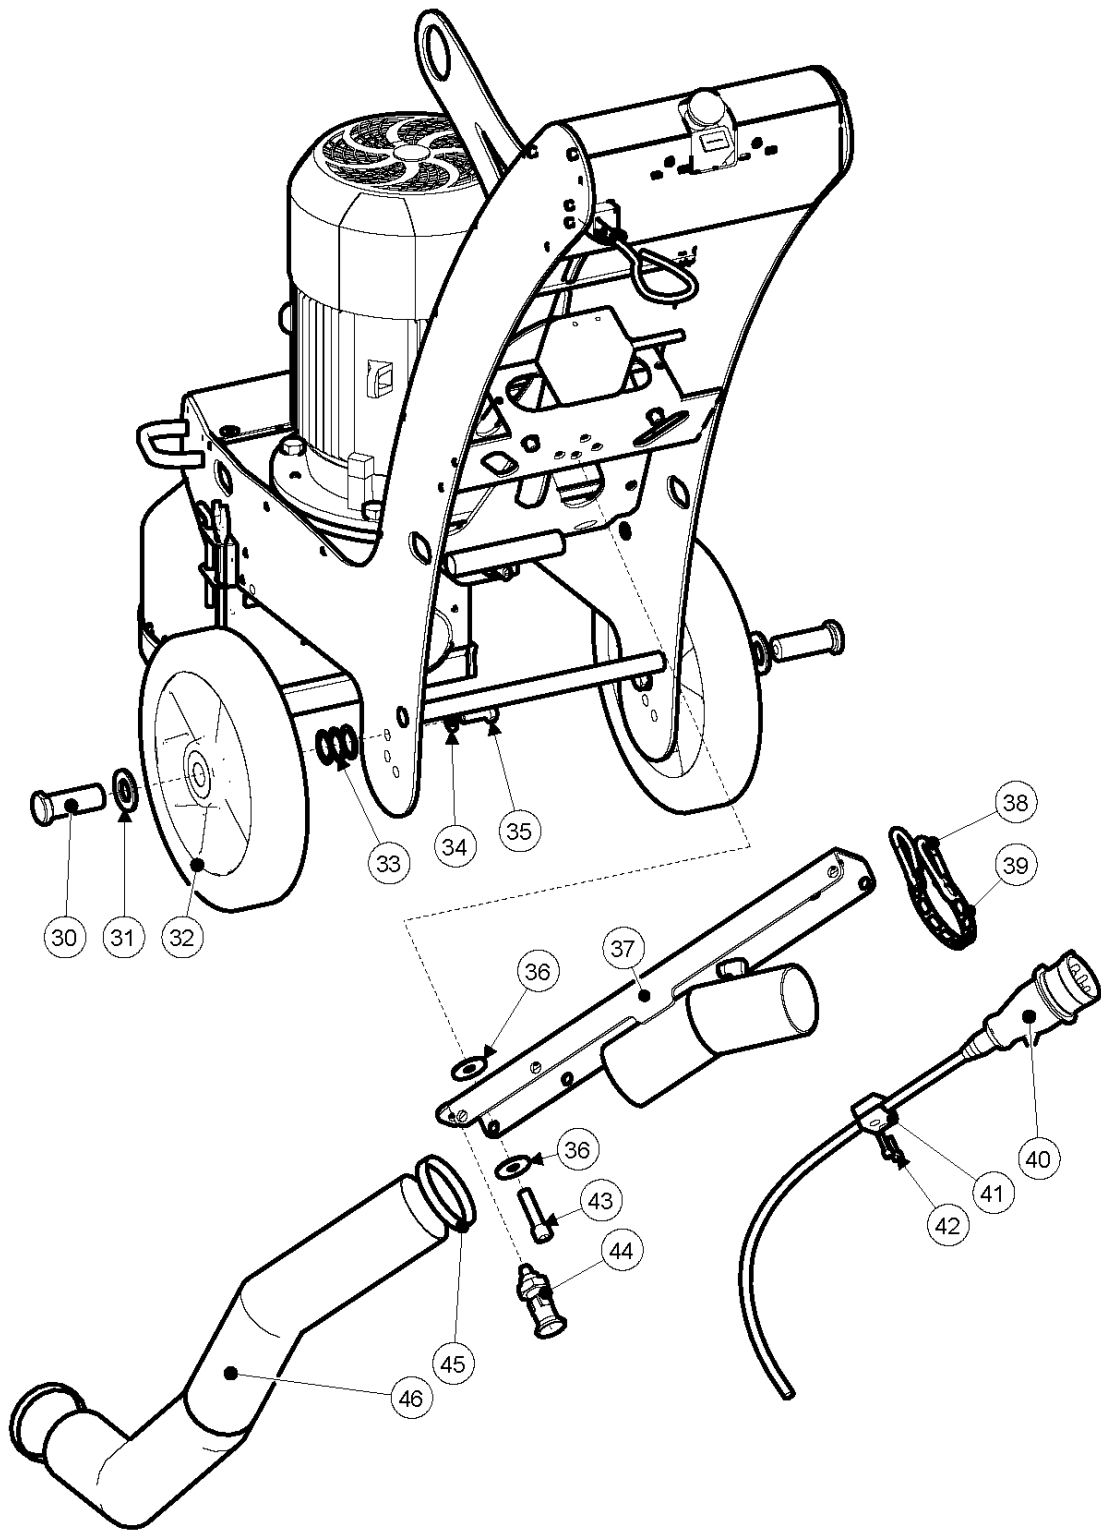

SPARE PARTS LIST

SURFACE PREPARATION EQUIPMENT

BG 250 PETROL, 2022-04

**BG 250
STEERHANDLE & MACHINE SUPPORT**

STEERING

BG 250 PETROL, 2022-04

Ref	Part No	Description	Remark	QTY KIT
1	534 08 35-01	GRIP	GRIP	2
2	535 35 42-01	STEERING WHEEL	STEERING WHEEL	1
3	900 00 00-02	DUMMY PART	DUMMY PART	2
4	900 00 00-02	DUMMY PART	DUMMY PART	6
5	534 87 18-01	CLAMP	CLAMP	2
6	900 00 00-02	DUMMY PART	DUMMY PART	2
7	900 00 00-02	DUMMY PART	DUMMY PART	2
8	534 42 61-01	BUSH	BUSH	2
9	900 00 00-02	DUMMY PART	DUMMY PART	2
10	900 00 00-02	DUMMY PART	DUMMY PART	1
11	900 00 00-02	DUMMY PART	DUMMY PART	2
12	533 08 47-01	HANDLE	HANDLE	1
13	533 74 24-01	KNOB	KNOB	1
14	533 12 39-01	LEVER	LEVER	1
15	533 45 93-01	SHIM	SHIM	2
16	531 49 21-01	LEVER	LEVER	1
17	900 00 00-02	DUMMY PART	DUMMY PART	4
18	534 76 98-01	STEEL	STEEL	1
19	531 47 61-01	LEVER	LEVER	1
20	900 00 00-02	DUMMY PART	DUMMY PART	6
21	900 00 00-02	DUMMY PART	DUMMY PART	3
22	900 00 00-02	DUMMY PART	DUMMY PART	1
23	900 00 00-02	DUMMY PART	DUMMY PART	3
24	534 66 34-01	LEVER	LEVER	1
25	534 66 35-01	LEVER	LEVER	1
26	534 69 59-01	SUPPORT	SUPPORT	1
26	533 39 05-01	STAND	STAND	1
27	900 00 00-02	DUMMY PART	DUMMY PART	2
28	900 00 00-02	DUMMY PART	DUMMY PART	2

BG 250
SWING ARM & WHEELS

PIVOTING ARM

BG 250 PETROL, 2022-04

Ref	Part No	Description	Remark	QTY KIT
30	533 47 49-01	BOLT	BOLT	2
31	900 00 00-02	DUMMY PART	DUMMY PART	2
32	531 47 08-01	WHEEL	WHEEL	2
33	534 83 45-01	SHIM	SHIM	6
34	900 00 00-02	DUMMY PART	DUMMY PART	2
35	900 00 00-02	DUMMY PART	DUMMY PART	2
36	900 00 00-02	DUMMY PART	DUMMY PART	3
37	534 87 81-01	ARM	ARM	1
38	534 85 36-01	HOOK	HOOK	2
39	533 08 88-01	CHAIN	CHAIN	1
40	534 76 73-01	PLUG	PLUG	1
41	534 04 44-01	PIPE CLAMP	PIPE CLAMP	1
42	900 00 00-02	DUMMY PART	DUMMY PART	2
43	900 00 00-02	DUMMY PART	DUMMY PART	1
44	900 00 00-02	DUMMY PART	DUMMY PART	1
45	534 62 89-01	HOSE CLAMP	HOSE CLAMP	2
46	535 37 73-01	HOSE	HOSE	1