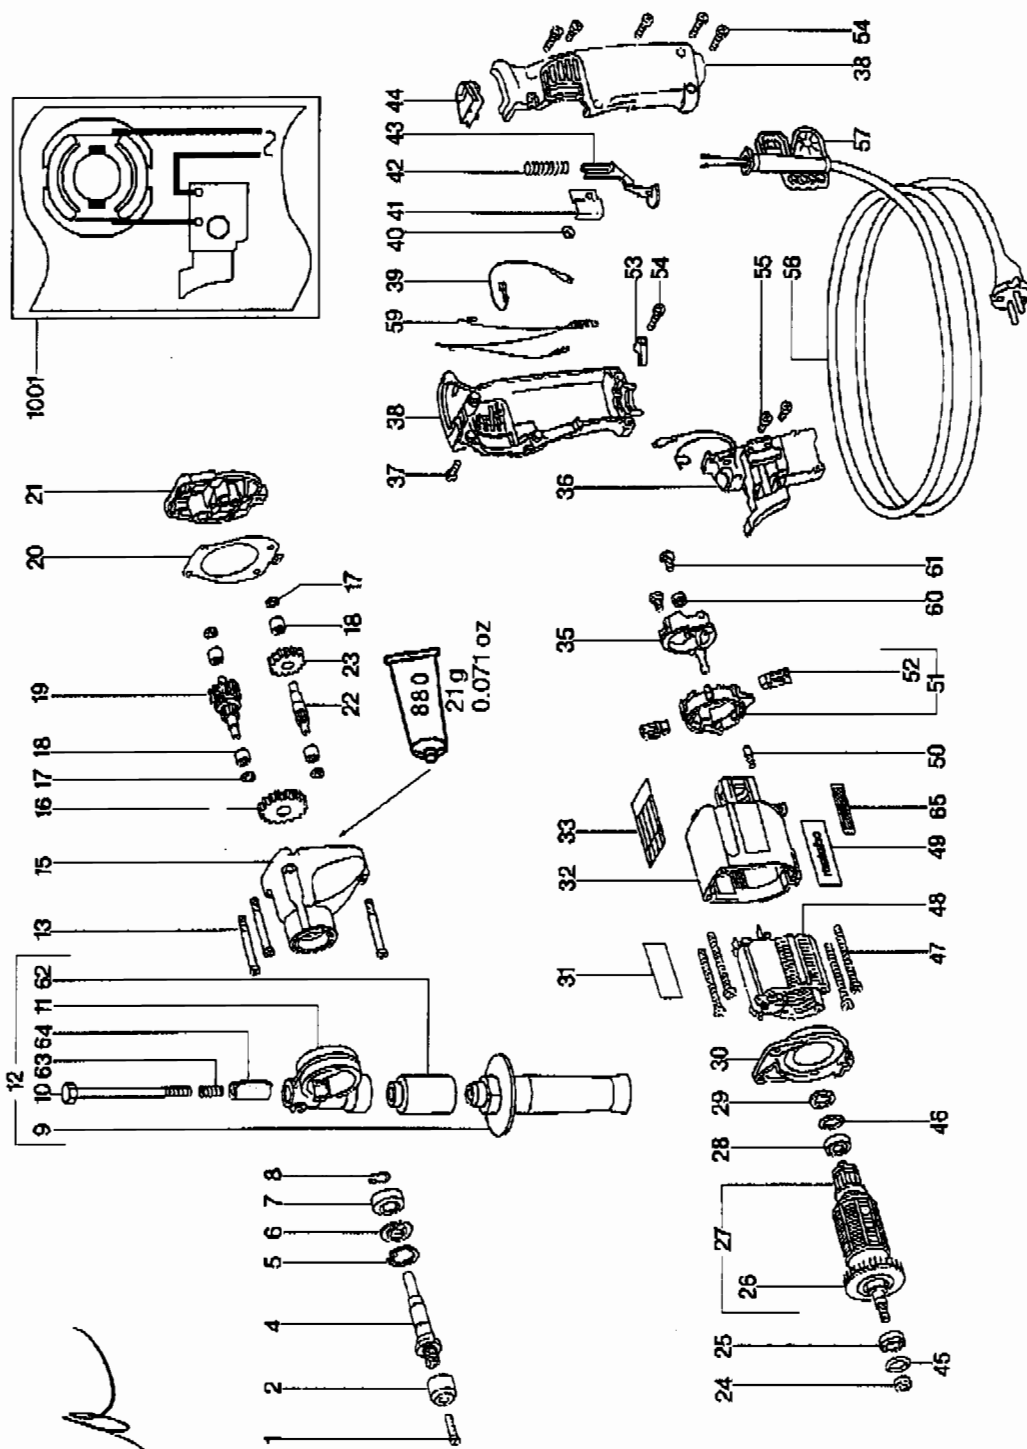

metabo

BE 620 SP No.: 600619000

Atmi
Alwin

CD identifier: MetaboSD2_08011

03/09/2009 12:45 6104368557

PAGE 01/03

BE 620 SP No. : 600619000

CD Identifier: MetaboSD2_0801i

Item no.	Part No.	Part designation	pc	Price/pc.	
1	399999990	Part not needed	1		
2	399999990	Part not needed	1		
4	341602990	Spindle	1		
5	141181560	Retaining ring	1		
6	343362170	Cover plate	1		
7	143111440	Ball bearing, 12x28x8	1		
8	141180060	RETAINING RING	1		
9	314000550	Handle	1		
10	141121470	Hexagon head screw	1		
11	343359780	Clamping piece	1		
12	631074000	Side support handle, extra long type	1		
13	341702190	Tight-fit screw plast. 45	3		
15	316024070	Gear housing cpl.	1		
16	340011640	Spur gear	1		
17	339001290	Butting washer	4		
18	143111430	Needle sleeve	4		
19	316022930	Intermediate gear	1		
20	339210270	Gasket	1		
21	316022940	Gear flange cpl.	1		
22	340011630	Intermediate gear	1		
23	340011620	Spur gear	1		
24	343356500	Sealing ring	1		
25	143114880	Ball bearing, 8x22x7	1		
26	330001060	Fan cpl.	1		
27	310005510	Armature cpl. 220 V	1		
28	143112230	Ball bearing, 6x19x6	1		
29	141153400	Washer	1		
30	343361790	Flange	1		
31	338046370	Rating plate	1		
32	315012320	Motor housing	1		
33	338119970	Indication label	1		
35	316021020	Pressure plate cpl.	1		
36	343071870	Electronic unit 220 V	1		
37	341702050	Fill. head screw plast. 45	1		
38	343362350	Pistol grip	1		
39	344489700	Strand cpl. AWG18SW	1		
40	141181760	Circlip	1		
41	339111020	Cover	1		
42	342001210	Pressure spring	1		
43	343362460	Locking catch	1		
44	343361770	Cover	1		
45	143192570	O-ring	1		
46	143192430	O-ring	1		