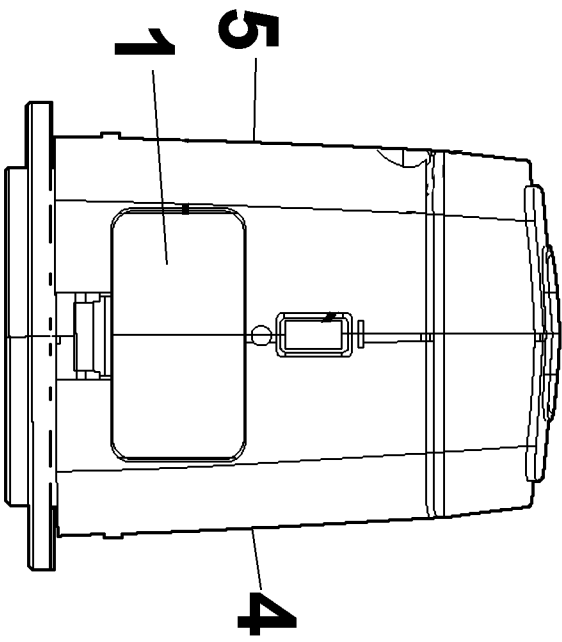

3

2

1

5

4

Parts List for BDL220S Type 1

Item Number	Part Number	Description	Qty Required
1	487830-00	BATTERY DOOR	1
2	487616-00	WALL PLUG,PIN	1
3	477519-00	KEYHOLE INSERT	1
4	488133-00	WARNING LABEL	1
5	488135-00	NAMEPLATE	1