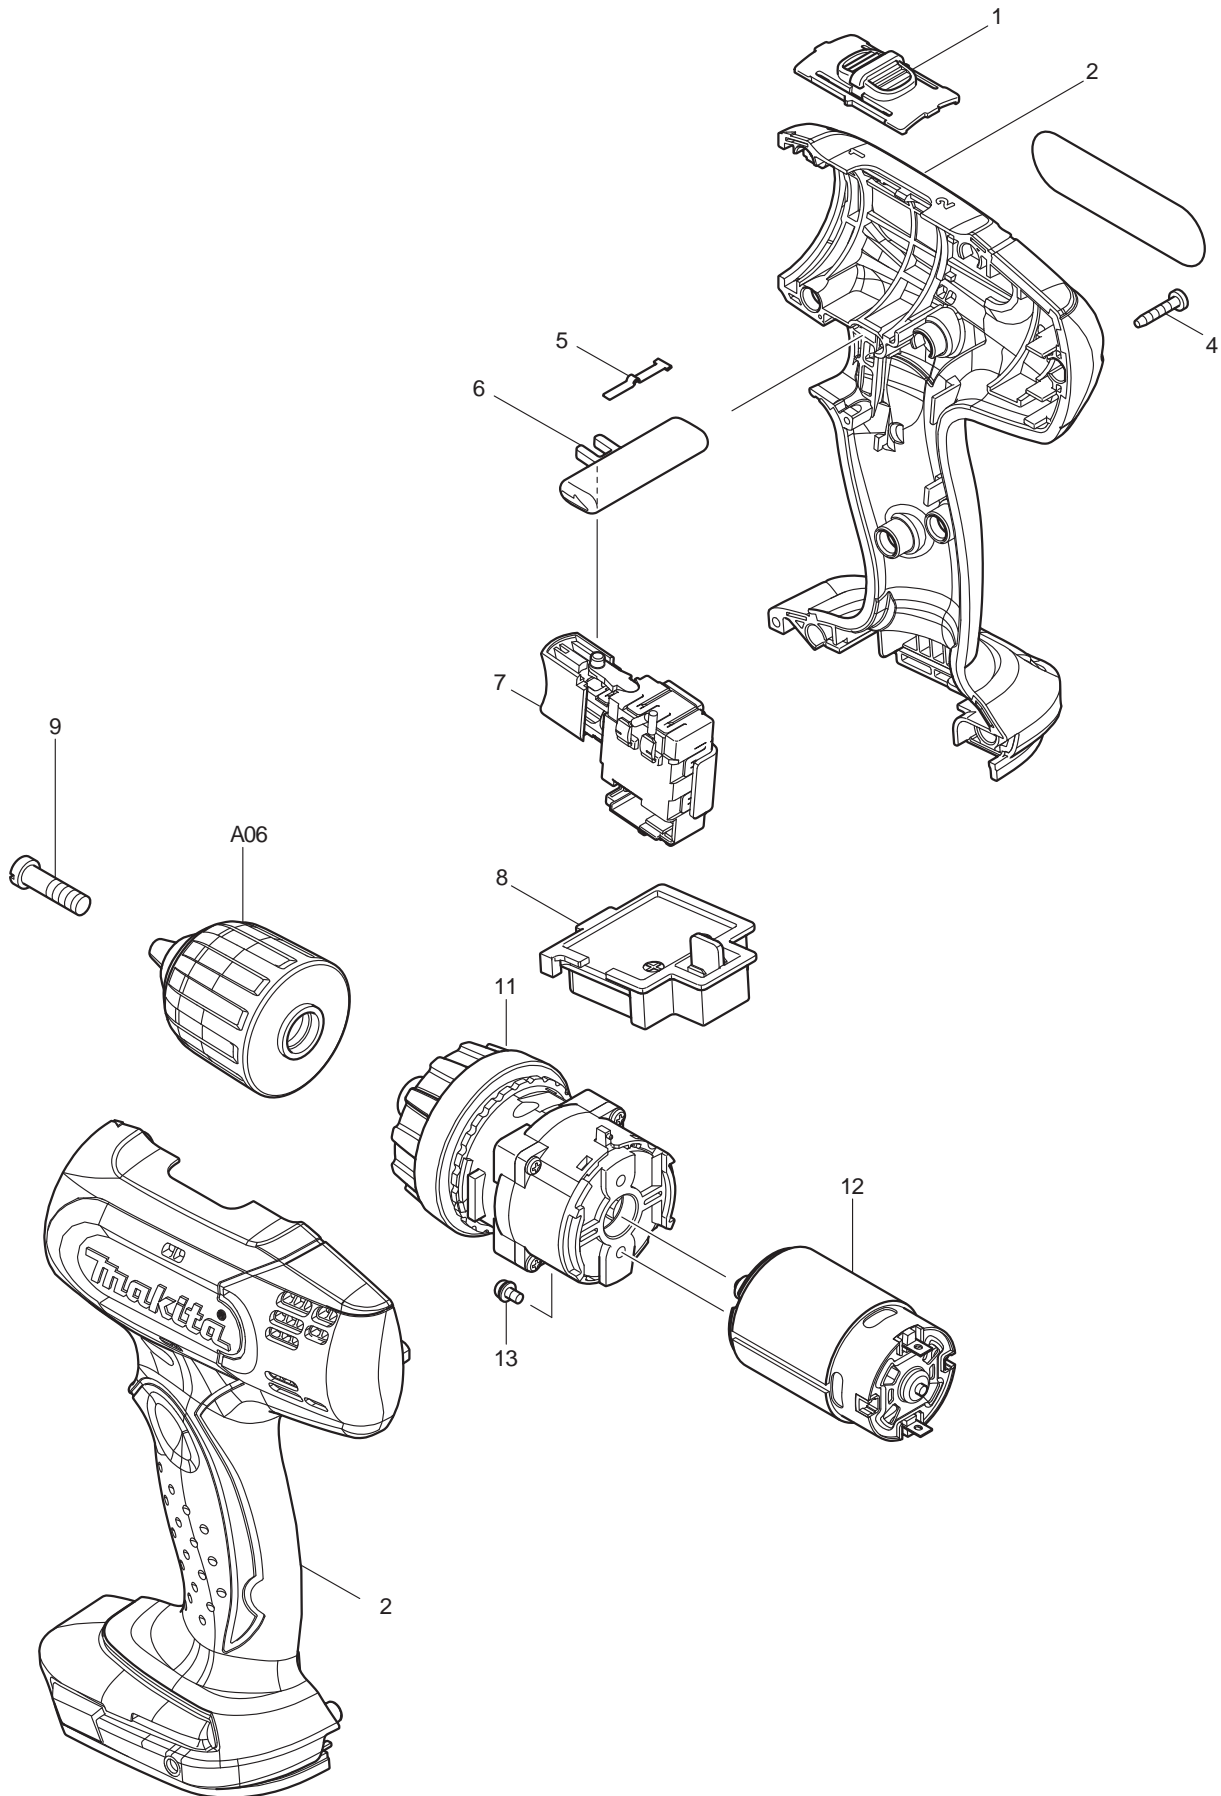

08 - 2010
BDF343H
14.4V 3/8" DRIVER DRILL

Item No	Type	Ref	Part No	Description	Qty	Unit
1			125310-5	SPEED CHANGE LEVER ASS'Y	1	PC.
		INC.	231433-0	COMPRESSION SPRING 4	2	PC.
2			188544-1	HOUSING SET	1	SET
4			266130-9	TAPPING SCREW BIND PT 3X16	9	PC.
5			232182-2	LEAF SPRING	1	PC.
6			419250-0	F/R CHANGE LEVER	1	PC.
7			650605-2	SWITCH TG563FSB-5	1	PC.
8			643828-9	TERMINAL	1	PC.
9			251468-5	- FLAT HEAD SCREW M6X22	1	PC.
11			125482-6	GEAR ASS'Y	1	PC.
12			629819-4	DC MOTOR	1	PC.
13			911003-8	PAN HEAD SCREW M3X6	2	PC.
100			251314-2	+ SCREW M4X12 (F/HOOK)	1	PC.

ACCESSORIES

- See catalogue or visit www.makita.ca for more optional accessories -

A01			784636-0	+ BIT 2-65	1	PC.
A02			DC18RA	CHARGER DC18RA	1	PC.
A02			DC18SD	CHARGER DC18SD	1	PC.
A03			194066-1	14.4V LI-ION BATTERY BL1430(3.0AH)	1	PC.
A03			194559-8	14.4V LI-ION BATTERY BL1415(1.5AH)	2	PC.
A03			194397-8	14.4V LI-ION BATTERY BL1430 2/PK	2	PK
A04			450128-8	BATTERY COVER	1	PC.
A05			158777-2	PLASTIC CARRYING CASE	1	PC.
		INC.	163455-1	METAL LATCH	2	PC.
		INC.	419360-3	HANDLE	1	PC.
A06			766002-3	3/8" KEYLESS DRILL CHUCK	1	PC.
A07	1		324705-1	HOOK (F/ BL1430, BL1830)	1	PC.
	2		346034-2	HOOK (F/ BL1415, BL1430)	1	PC.