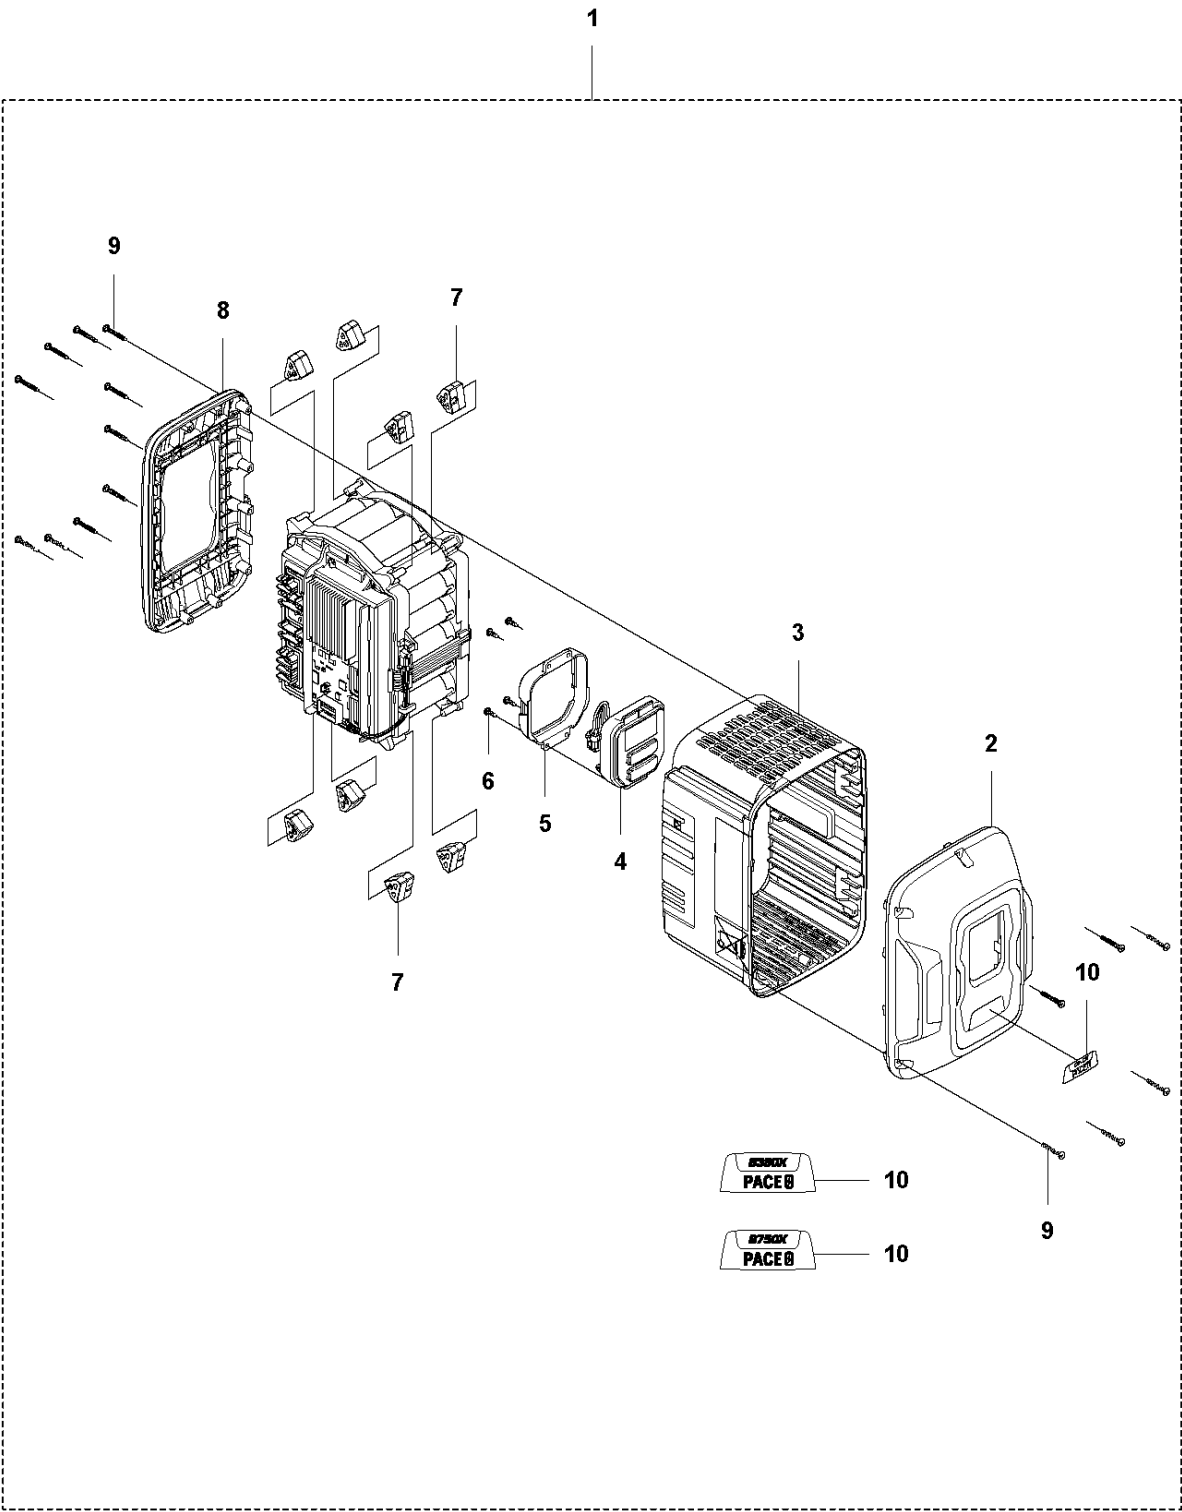

# SPARE PARTS LIST

BATTERY PRODUCTS

B380X, B750X

**B380X, B750X  
PRODUCT COMPLETE**

PRODUCT COMPLETE

B380X, B750X

Ref	Part No	Description	Remark	QTY KIT	
1	970 49 41-01	BATTERY	B380X WITH BLUETOOTH - EU/AU/NZ/JP	1	
1	970 49 41-02	BATTERY	B380X WITH BLUETOOTH - US	1	
1	970 49 40-01	BATTERY	B380X WITHOUT BLUETOOTH - RoW	1	
1	970 49 42-01	BATTERY	B750X WITH BLUETOOTH - EU, AU, NZ, JP	1	
1	970 49 42-02	BATTERY	B750X WITH BLUETOOTH - US	1	
1	970 49 43-01	BATTERY	B750X WITHOUT BLUETOOTH - RoW	1	
2	596 33 10-01	COVER	B380X	1	1
2	596 33 12-01	COVER	B750X	1	1
3	531 04 88-01	HOUSING ASSY	B380X WITH BLUETOOTH - EU/AU/NZ/JP	1	1
3	531 04 88-02	HOUSING ASSY	B380X WITH BLUETOOTH - US	1	1
3	531 04 88-03	HOUSING ASSY	B380X WITHOUT BLUETOOTH - RoW	1	1
3	531 04 88-04	HOUSING ASSY	B750X WITH BLUETOOTH - EU, AU, NZ, JP	1	1
3	531 04 88-05	HOUSING ASSY	B750X WITH BLUETOOTH - US	1	1
3	531 04 88-06	HOUSING ASSY	B750X WITHOUT BLUETOOTH - RoW	1	1
4	599 49 49-01	CONTROL PANEL	WITH BLUETOOTH	1	1
4	599 31 41-01	CONTROL PANEL	WITHOUT BLUETOOTH	1	1
5	599 20 23-01	BRACKET		1	1
6	599 72 13-03	SCREW		4	1
7	529 96 50-01	DAMPER		8	1
8	597 41 03-01	COVER	B380X	1	1
8	597 41 02-01	COVER	B750X	1	1
9	599 72 13-02	SCREW	B380X	16	1
9	599 72 13-01	SCREW	B750X	16	1
10	599 71 35-01	LOGOTYPE	B380X	1	1
10	599 71 35-02	LOGOTYPE	B750X	1	1