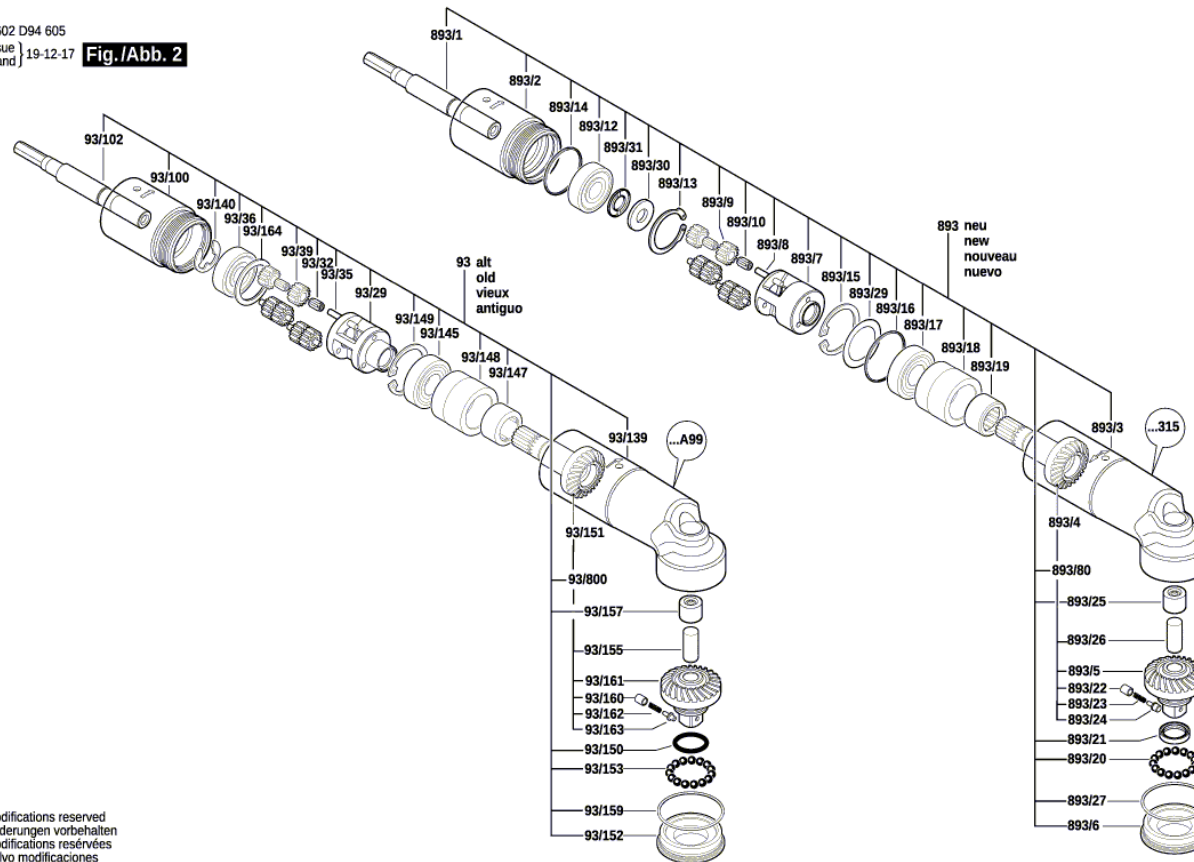

Illustration - Type - E

3 602 D94 605
Issue |
Stand | 19-12-17

Fig./Abb. 2