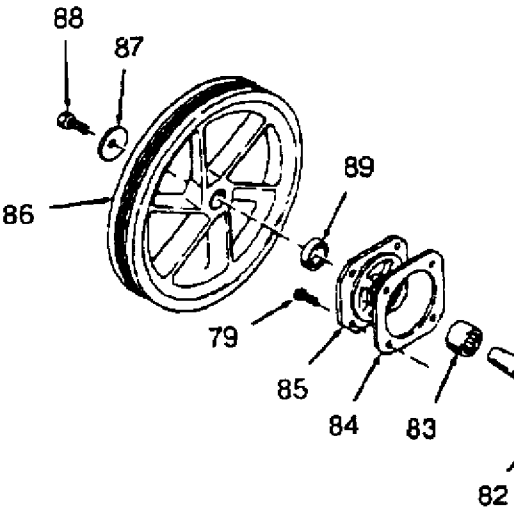

KEY NO.	TORQUE
30	10 TO 12 FT. LBS.
51	70 TO 80 IN. LBS.

KEY NO.	TORQUE
55	25 TO 30 FT. LBS.
57	25 TO 30 FT. LBS.
59	25 TO 30 FT. LBS.
63	13 TO 17 IN. LBS.
75	7 TO 10 FT. LBS.
79	9 TO 12 FT. LBS.
88	15 TO 20 FT. LBS.

(oil fill plug)
78
(oil drain plug)

Parts List for ATCL4520 Type 0

Item Number	Part Number	Description	Qty Required
1	CAC-322	BELTGUARD OUTSIDE	1
2	CAC-323	BELTGUARD INSIDE	1
3	SSF-8113-ZN	NUT .375-16X.563 HEX	1
4	000000-00	No Longer Available	1
5	N076030SV	PUMP ASSEMBLY	1
6	265-17	FILTER FELT	1
7	265-18	RETAINER FILTER	1
8	CAC-61	RING PANEL MOUNTING	1
9	5140123-08	SCREW	2
10	SSP-7812	ASSY NUT SLEEVE 1/2	2
11	AC-0041	TUBE OUTLET .500OD A	1
12	97503734	VALVE SAFETY 150 .12	1
13	Z-AC-0010-1	GAUGE LEFT HAND	1
14	SSP-7811	ASSY NUT SLEEVE 1/4	2
15	AC-0028	TUBE PRES REL .250OD	1
17	000000-00	No Longer Available	1
18	D26889	ADAPTER .25 NPT X .2	1
21	AC-0027-2	STANDPIPE BRASS MALE	1
22	AC-0009-1	GAUGE RIGHT HAND	1
23	SUDL-413-2	ASSY CORD POWER ST	1
25	SS-8553	CONNECTOR BODY	1
26	5140112-18	PRESSURE SWITCH	1
27	CAC-4215-1	ASSY CORD MOTOR SJT	1
28	SSP-480	NIPPLE 1/4-18 NPT X	1
29	A19715	VALVE CHECK 1/2NPT X	1
30	SSF-928	SCREW .313-18X.875 H	4
31	CAC-1013	SCREW HOLD DOWN	1