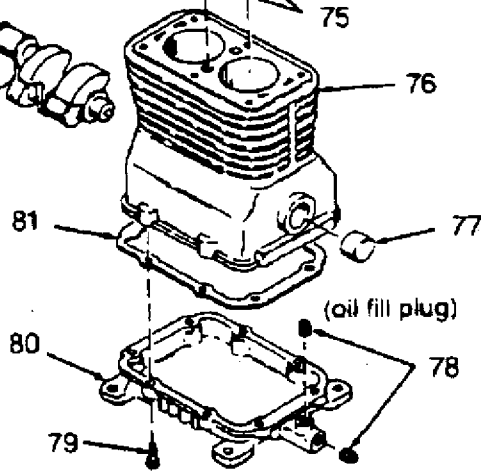

(oil fill plug)
78
(oil drain plug)

Parts List for ATCL4520 Type 0

Item Number	Part Number	Description	Qty Required
1	CAC-322	BELTGUARD OUTSIDE	1
2	CAC-323	BELTGUARD INSIDE	1
3	SSF-8113-ZN	NUT .375-16X.563 HEX	1
4	000000-00	No Longer Available	1
5	N076030SV	PUMP ASSEMBLY	1
6	265-17	FILTER FELT	1
7	265-18	RETAINER FILTER	1
8	CAC-61	RING PANEL MOUNTING	1
9	5140123-08	SCREW	2
10	SSP-7812	ASSY NUT SLEEVE 1/2	2
11	AC-0041	TUBE OUTLET .500OD A	1
12	97503734	VALVE SAFETY 150 .12	1
13	Z-AC-0010-1	GAUGE LEFT HAND	1
14	SSP-7811	ASSY NUT SLEEVE 1/4	2
15	AC-0028	TUBE PRES REL .250OD	1
17	000000-00	No Longer Available	1
18	D26889	ADAPTER .25 NPT X .2	1
21	AC-0027-2	STANDPIPE BRASS MALE	1
22	AC-0009-1	GAUGE RIGHT HAND	1
23	SUDL-413-2	ASSY CORD POWER ST	1
25	SS-8553	CONNECTOR BODY	1
26	5140112-18	PRESSURE SWITCH	1
27	CAC-4215-1	ASSY CORD MOTOR SJT	1
28	SSP-480	NIPPLE 1/4-18 NPT X	1
29	A19715	VALVE CHECK 1/2NPT X	1
30	SSF-928	SCREW .313-18X.875 H	4
31	CAC-1013	SCREW HOLD DOWN	1

Parts List for ATCL4520 Type 0

Item Number	Part Number	Description	Qty Required
32	000000-00	No Longer Available	1
33	CAC-1011	SPRING ELASTOMER	1
34	SSN-56-ZN	WASHER 1 X 11/32 X 1	1
35	N017772	LOCK WASHER	1
36	SS-2038-ZN	NUT .313-18 WING	1
37	000000-00	No Longer Available	1
38	CAC-1059	CLIP RETAINING	1
39	SUDL-6-1	STRIP RUBBER FOOT	1
40	CAC-60	BOLT .375-16X2.25 UN	2
41	D23138	WHEEL 9 BLACK SEMI-P	2
42	SSF-8080-ZN	NUT .375-16 UNC-2B H	2
43	N286039	DRAIN VALVE	1
47	D21594	PIN MOTOR MOUNT OIL	1
48	000000-00	No Longer Available	1
49	SUDL-65	KEY MOTOR SHAFT	1
50	000000-00	No Longer Available	1
51	SS-391	SCREW .250-20 .625 S	1
52	C-BT-222	BELT 6J 38.0 EFF	1
53	D26742	SCREW #10-16 X .500	2
54	000000-00	No Longer Available	1
55	SSF-6627	STUD SHOULDER 3/8-16	1
56	Z-CAC-4213	ASSY HEAD	1
57	SSF-955	SCREW .375-16X1.50 H	5
59	SS-1215	PLUG PIPE GALV 1/8	1
60	SSP-9401	CONNECTOR BODY STRAI	1
61	000000-00	No Longer Available	1
62	KK-4275	KIT VALVE	1