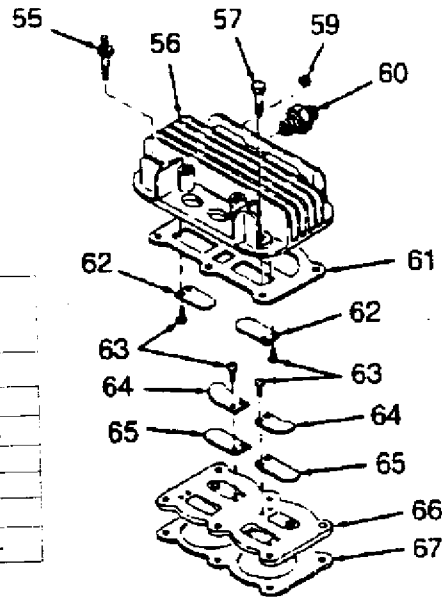

(oil fill plug)
78
(oil drain plug)

Parts List for ATCL4520 Type 0

Item Number	Part Number	Description	Qty Required
1	CAC-322	BELTGUARD OUTSIDE	1
2	CAC-323	BELTGUARD INSIDE	1
3	SSF-8113-ZN	NUT .375-16X.563 HEX	1
4	000000-00	No Longer Available	1
5	N076030SV	PUMP ASSEMBLY	1
6	265-17	FILTER FELT	1
7	265-18	RETAINER FILTER	1
8	CAC-61	RING PANEL MOUNTING	1
9	5140123-08	SCREW	2
10	SSP-7812	ASSY NUT SLEEVE 1/2	2
11	AC-0041	TUBE OUTLET .500OD A	1
12	97503734	VALVE SAFETY 150 .12	1
13	Z-AC-0010-1	GAUGE LEFT HAND	1
14	SSP-7811	ASSY NUT SLEEVE 1/4	2
15	AC-0028	TUBE PRES REL .250OD	1
17	000000-00	No Longer Available	1
18	D26889	ADAPTER .25 NPT X .2	1
21	AC-0027-2	STANDPIPE BRASS MALE	1
22	AC-0009-1	GAUGE RIGHT HAND	1
23	SUDL-413-2	ASSY CORD POWER ST	1
25	SS-8553	CONNECTOR BODY	1
26	5140112-18	PRESSURE SWITCH	1
27	CAC-4215-1	ASSY CORD MOTOR SJT	1
28	SSP-480	NIPPLE 1/4-18 NPT X	1
29	A19715	VALVE CHECK 1/2NPT X	1
30	SSF-928	SCREW .313-18X.875 H	4
31	CAC-1013	SCREW HOLD DOWN	1

Parts List for ATCL4520 Type 0

Item Number	Part Number	Description	Qty Required
32	000000-00	No Longer Available	1
33	CAC-1011	SPRING ELASTOMER	1
34	SSN-56-ZN	WASHER 1 X 11/32 X 1	1
35	N017772	LOCK WASHER	1
36	SS-2038-ZN	NUT .313-18 WING	1
37	000000-00	No Longer Available	1
38	CAC-1059	CLIP RETAINING	1
39	SUDL-6-1	STRIP RUBBER FOOT	1
40	CAC-60	BOLT .375-16X2.25 UN	2
41	D23138	WHEEL 9 BLACK SEMI-P	2
42	SSF-8080-ZN	NUT .375-16 UNC-2B H	2
43	N286039	DRAIN VALVE	1
47	D21594	PIN MOTOR MOUNT OIL	1
48	000000-00	No Longer Available	1
49	SUDL-65	KEY MOTOR SHAFT	1
50	000000-00	No Longer Available	1
51	SS-391	SCREW .250-20 .625 S	1
52	C-BT-222	BELT 6J 38.0 EFF	1
53	D26742	SCREW #10-16 X .500	2
54	000000-00	No Longer Available	1
55	SSF-6627	STUD SHOULDER 3/8-16	1
56	Z-CAC-4213	ASSY HEAD	1
57	SSF-955	SCREW .375-16X1.50 H	5
59	SS-1215	PLUG PIPE GALV 1/8	1
60	SSP-9401	CONNECTOR BODY STRAI	1
61	000000-00	No Longer Available	1
62	KK-4275	KIT VALVE	1