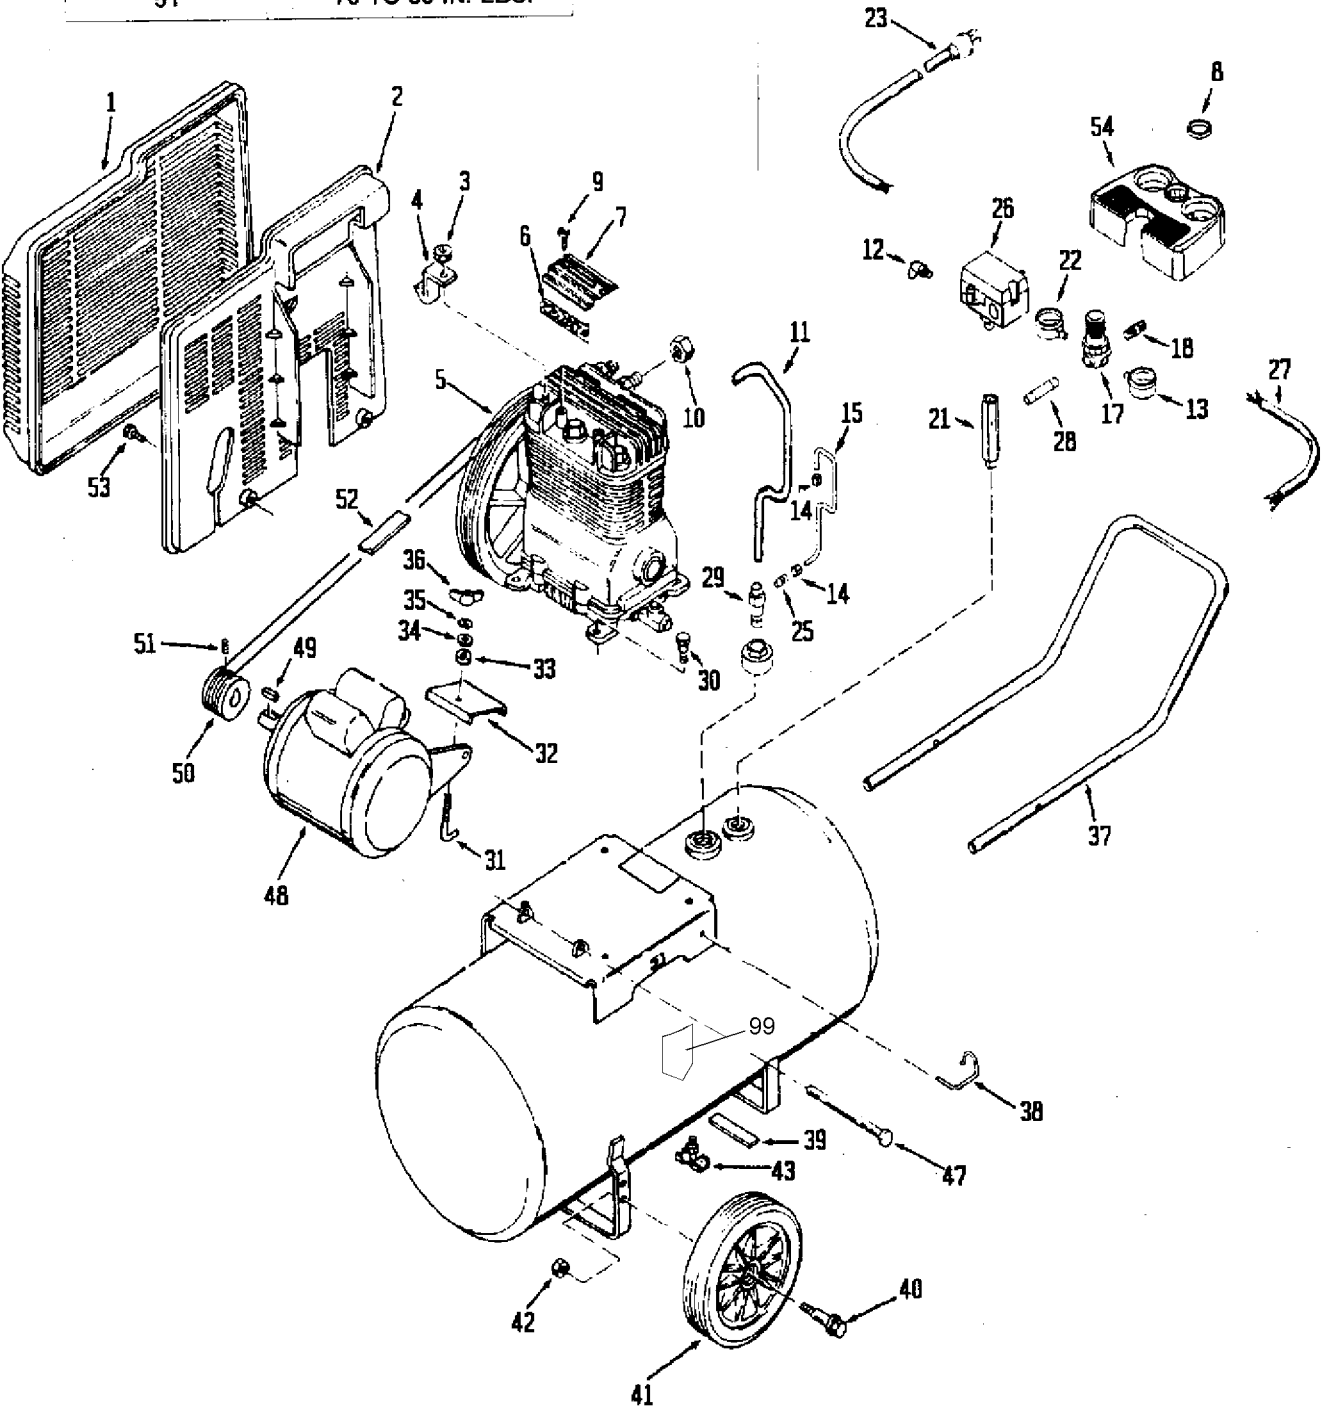

KEY NO.	TORQUE
30	10 TO 12 FT. LBS.
51	70 TO 80 IN. LBS.