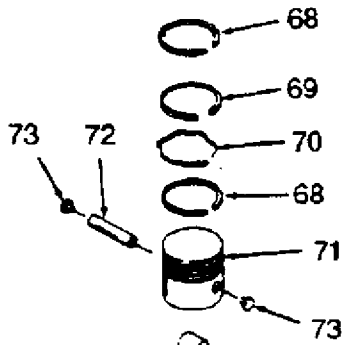

(oil fill plug)
78
(oil drain plug)

Parts List for ATCL4520 Type 0

Item Number	Part Number	Description	Qty Required
1	CAC-322	BELTGUARD OUTSIDE	1
2	CAC-323	BELTGUARD INSIDE	1
3	SSF-8113-ZN	NUT .375-16X.563 HEX	1
4	000000-00	No Longer Available	1
5	N076030SV	PUMP ASSEMBLY	1
6	265-17	FILTER FELT	1
7	265-18	RETAINER FILTER	1
8	CAC-61	RING PANEL MOUNTING	1
9	5140123-08	SCREW	2
10	SSP-7812	ASSY NUT SLEEVE 1/2	2
11	AC-0041	TUBE OUTLET .500OD A	1
12	97503734	VALVE SAFETY 150 .12	1
13	Z-AC-0010-1	GAUGE LEFT HAND	1
14	SSP-7811	ASSY NUT SLEEVE 1/4	2
15	AC-0028	TUBE PRES REL .250OD	1
17	000000-00	No Longer Available	1
18	D26889	ADAPTER .25 NPT X .2	1
21	AC-0027-2	STANDPIPE BRASS MALE	1
22	AC-0009-1	GAUGE RIGHT HAND	1
23	SUDL-413-2	ASSY CORD POWER ST	1
25	SS-8553	CONNECTOR BODY	1
26	5140112-18	PRESSURE SWITCH	1
27	CAC-4215-1	ASSY CORD MOTOR SJT	1
28	SSP-480	NIPPLE 1/4-18 NPT X	1
29	A19715	VALVE CHECK 1/2NPT X	1
30	SSF-928	SCREW .313-18X.875 H	4
31	CAC-1013	SCREW HOLD DOWN	1

Parts List for ATCL4520 Type 0

Item Number	Part Number	Description	Qty Required
32	000000-00	No Longer Available	1
33	CAC-1011	SPRING ELASTOMER	1
34	SSN-56-ZN	WASHER 1 X 11/32 X 1	1
35	N017772	LOCK WASHER	1
36	SS-2038-ZN	NUT .313-18 WING	1
37	000000-00	No Longer Available	1
38	CAC-1059	CLIP RETAINING	1
39	SUDL-6-1	STRIP RUBBER FOOT	1
40	CAC-60	BOLT .375-16X2.25 UN	2
41	D23138	WHEEL 9 BLACK SEMI-P	2
42	SSF-8080-ZN	NUT .375-16 UNC-2B H	2
43	N286039	DRAIN VALVE	1
47	D21594	PIN MOTOR MOUNT OIL	1
48	000000-00	No Longer Available	1
49	SUDL-65	KEY MOTOR SHAFT	1
50	000000-00	No Longer Available	1
51	SS-391	SCREW .250-20 .625 S	1
52	C-BT-222	BELT 6J 38.0 EFF	1
53	D26742	SCREW #10-16 X .500	2
54	000000-00	No Longer Available	1
55	SSF-6627	STUD SHOULDER 3/8-16	1
56	Z-CAC-4213	ASSY HEAD	1
57	SSF-955	SCREW .375-16X1.50 H	5
59	SS-1215	PLUG PIPE GALV 1/8	1
60	SSP-9401	CONNECTOR BODY STRAI	1
61	000000-00	No Longer Available	1
62	KK-4275	KIT VALVE	1