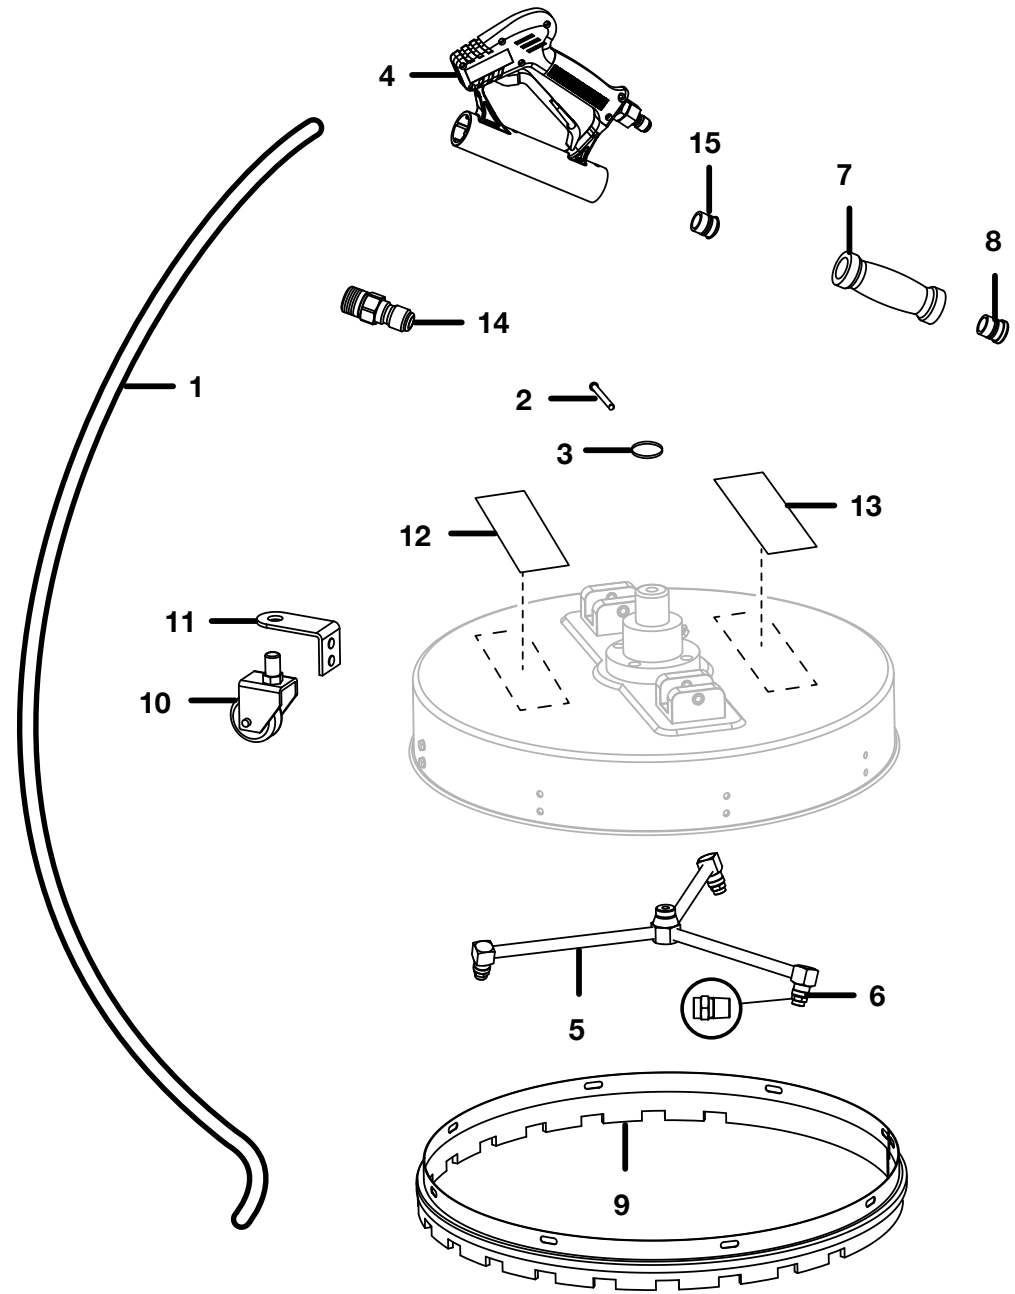

POWERCARE 21 in. SURFACE CLEANER ATTACHMENT - AP31025

POWERCARE 21 in. SURFACE CLEANER ATTACHMENT – AP31025

Always mention the model number in all correspondence regarding your **SURFACE CLEANER** or when ordering replacement parts.

KEY NO.	PART NUMBER	DESCRIPTION	QTY
1	308835002	High Pressure Hose	1
2	678386002	Pin	1
3	678782015	Ring	1
4	308437002	Trigger Handle Assembly	1
5	310533001	Spray Bar	1
6	310534001	Spray Nozzle	1
7	570721002	Foam Handle Protector	1
8	570432001	Right Side Handle Plug	1
9	308445003	Brush Skirt.....	1
10	308451047	Wheel Assembly.....	1
11	679486002	Wheel Bracket.....	1
12	940705059	Logo Label	1
13	940315003	Danger Label.....	1
14	678212002	Quick Connector	1
15	570731001	Left Side Handle Plug	1