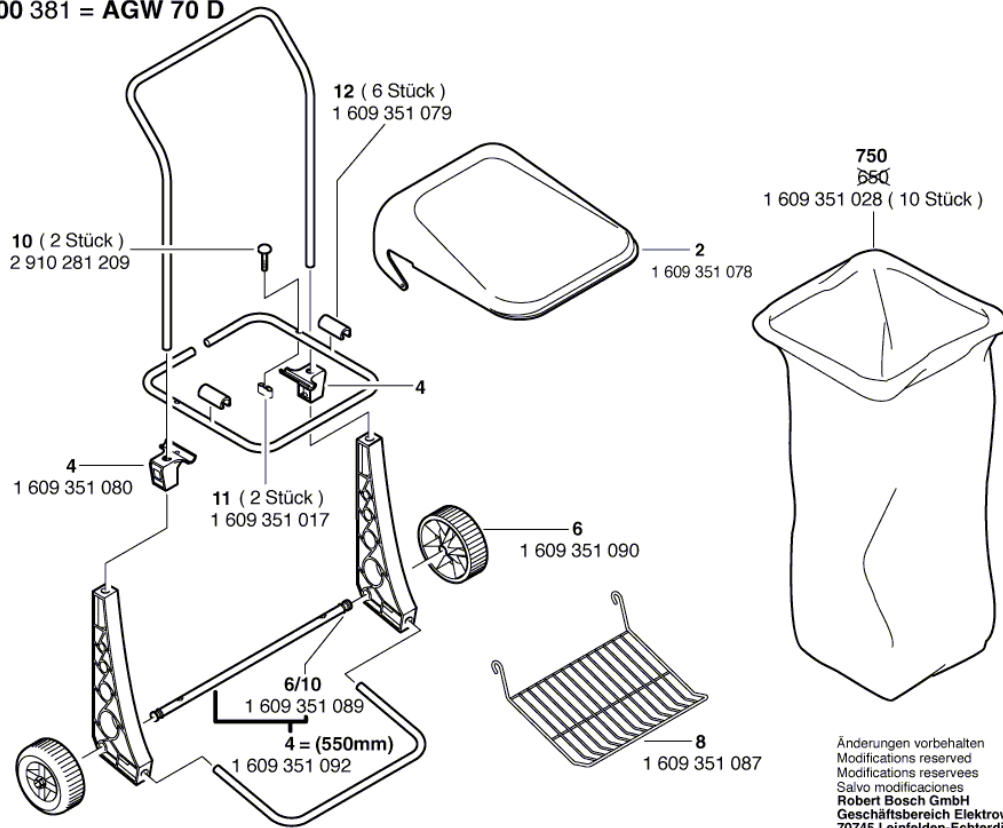

BOSCH

Compost Cart

AGW 70 D | 0 600 800 381

Table of Content

Spare parts list.....	2
Illustration - Type.....	3

Illustration - Type - E

Typ 0 600 800 381 = AGW 70 D

Stand } 97-05-22
Issue }