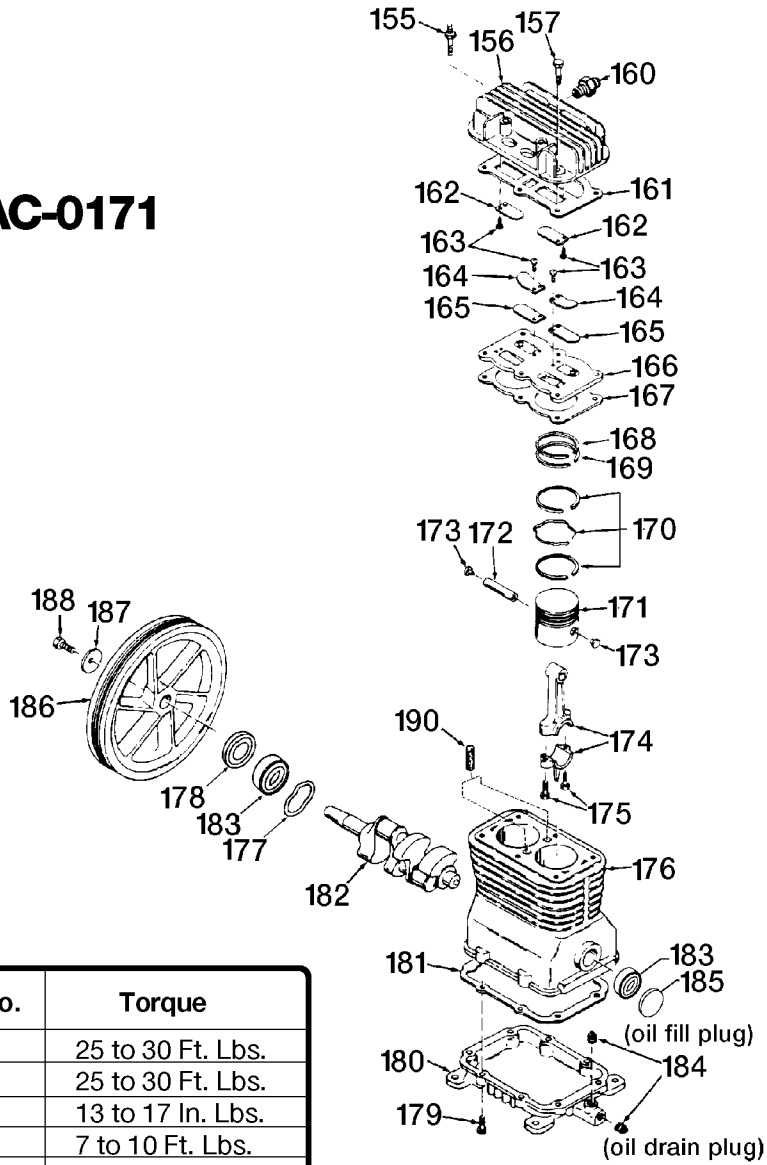

AC-0171

Key No.	Torque
155	25 to 30 Ft. Lbs.
157	25 to 30 Ft. Lbs.
163	13 to 17 In. Lbs.
175	7 to 10 Ft. Lbs.
179	9 to 12 Ft. Lbs.
188	15 to 20 Ft. Lbs.

Recommended Oils - One Stage Compressor Units

Use a compressor oil such as SAE 20-20W SF motor oil. (Crankcase oil capacity is 16 fluid ounces.) Under extreme winter conditions use 10 weight oil. Multiviscosity oil, 10W30, will leave carbon deposits on critical components, reducing performance and compressor life.

Parts List for AFL560V Type 2

Item Number	Part Number	Description	Qty Required
1	SSF-953-ZN	SCREW #10X.625 HHW S	4
2	000000-00	No Longer Available	1
3	SSF-8113-ZN	NUT .375-16X.563 HEX	1
4	000000-00	No Longer Available	1
5	CAC-362-1	CLOSURE BELTGUARD	1
6	SSP-9401	CONNECTOR BODY STRAI	1
7	SSP-7812	ASSY NUT SLEEVE 1/2	2
8	SS-8553	CONNECTOR BODY	1
9	SSP-7811	ASSY NUT SLEEVE 1/4	1
10	C-BT-224	BELT 6J 47.3 EFF	1
11	SS-391	SCREW .250-20 .625 S	1
12	000000-00	No Longer Available	1
13	SUDL-65	KEY MOTOR SHAFT	1
14	CAC-4205	CORD MOTOR SJT 14G	1
15	Z-MO-3022-1	MOTOR 2 POLE 240V O/	1
16	CAC-1331	TUBE PRESSURE RELEAS	1
17	SSF-928	SCREW .313-18X.875 H	4
19	000000-00	No Longer Available	1
20	SS-3222-CD	PLUG PIPE	1
21	CAC-95	MANIFOLD	1
22	TIA-4150	VALVE SAFETY 150 .25	1
23	A18885	GAUGE	1
24	39124607	SCREW .250-20X.625 H	3
26	000000-00	No Longer Available	4
27	N000323	VALVE GLOBE 200 PSI	1
29	SSF-8150	NUT .312-18 UNC HEX	1
34	N286039	DRAIN VALVE	1