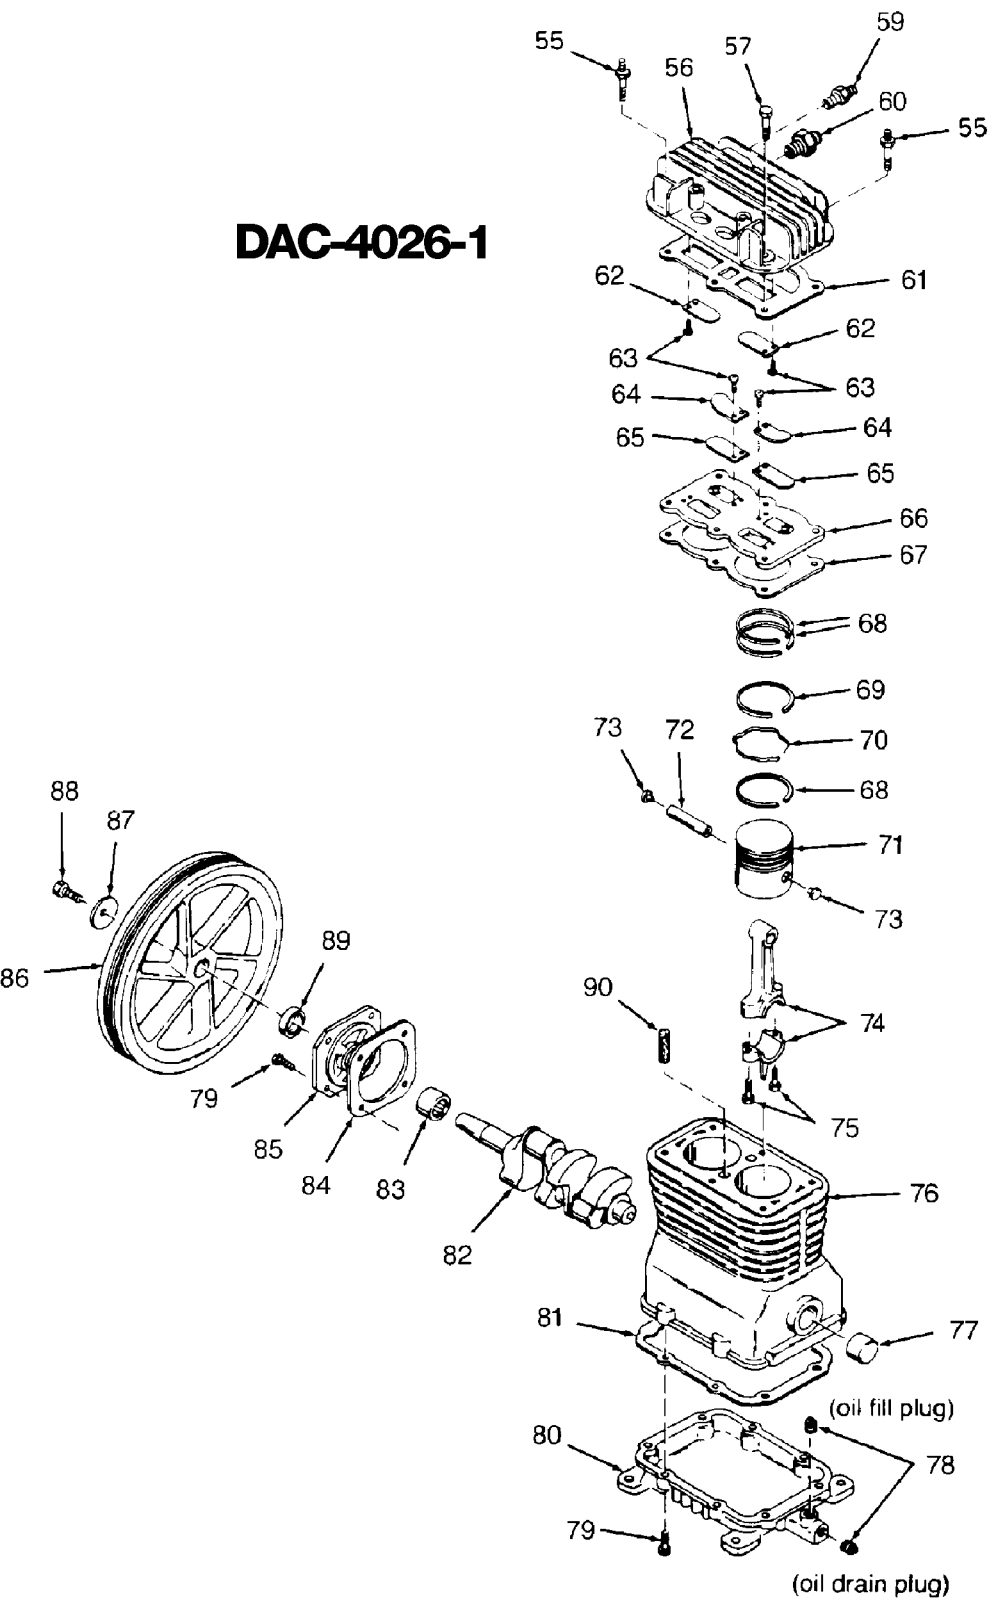

DAC-4026-1

Parts List for AFL320 Type 0

Item Number	Part Number	Description	Qty Required
1	CAC-322	BELTGUARD OUTSIDE	1
2	CAC-323	BELTGUARD INSIDE	1
3	SSF-8113-ZN	NUT .375-16X.563 HEX	1
4	000000-00	No Longer Available	1
5	000000-00	No Longer Available	1
6	265-17	FILTER FELT	1
7	265-18	RETAINER FILTER	1
8	5140123-08	SCREW	2
10	SSP-7812	ASSY NUT SLEEVE 1/2	1
11	000000-00	No Longer Available	1
12	TIA-4150	VALVE SAFETY 150 .25	1
13	Z-D23004	GAUGE 1.5OD 200PSI .	1
14	SSP-7811	ASSY NUT SLEEVE 1/4	1
15	000000-00	No Longer Available	1
17	CAC-4296-1	REGULATOR 3PORT P2 L	1
18	D26889	ADAPTER .25 NPT X .2	1
19	N053094	NIPPLE	1
20	33821-00	BUSHING	1
21	CAC-95	MANIFOLD	1
22	Z-D23004	GAUGE 1.5OD 200PSI .	1
23	SUDL-415-1	ASSY CORD POWER ST	1
24	SSW-7385	BUSHING STRAIN RELIE	1
26	000000-00	No Longer Available	1
27	000000-00	No Longer Available	1
28	SS-2072-1	NIPPLE .375 NPT X 1.	1
29	CAC-437-2	VALVE CHECK 1/2NPT X	1
30	SSF-928	SCREW .313-18X.875 H	1

Parts List for AFL320 Type 0

Item Number	Part Number	Description	Qty Required
31	CAC-1013	SCREW HOLD DOWN	1
32	000000-00	No Longer Available	1
33	CAC-1011	SPRING ELASTOMER	1
34	SSN-56-ZN	WASHER 1 X 11/32 X 1	1
35	N017772	LOCK WASHER	1
36	SS-2038-ZN	NUT .313-18 WING	1
37	000000-00	No Longer Available	1
38	CAC-1059	CLIP RETAINING	2
39	SUDL-6-1	STRIP RUBBER FOOT	1
40	CAC-60	BOLT .375-16X2.25 UN	2
41	000000-00	No Longer Available	2
42	SSF-8080-ZN	NUT .375-16 UNC-2B H	1
43	N286039	DRAIN VALVE	1
47	D21594	PIN MOTOR MOUNT OIL	1
48	000000-00	No Longer Available	1
49	SUDL-65	KEY MOTOR SHAFT	1
50	000000-00	No Longer Available	1
51	SS-391	SCREW .250-20 .625 S	1
52	C-BT-222	BELT 6J 38.0 EFF	1
53	D26742	SCREW #10-16 X .500	2
55	SSF-6627	STUD SHOULDER 3/8-16	1
56	Z-CAC-4213	ASSY HEAD	1
57	SSF-955	SCREW .375-16X1.50 H	5
59	SS-8553	CONNECTOR BODY	1
60	SSP-9401	CONNECTOR BODY STRAI	1
61	5140118-80	GASKET	1
62	KK-4275	KIT VALVE	1