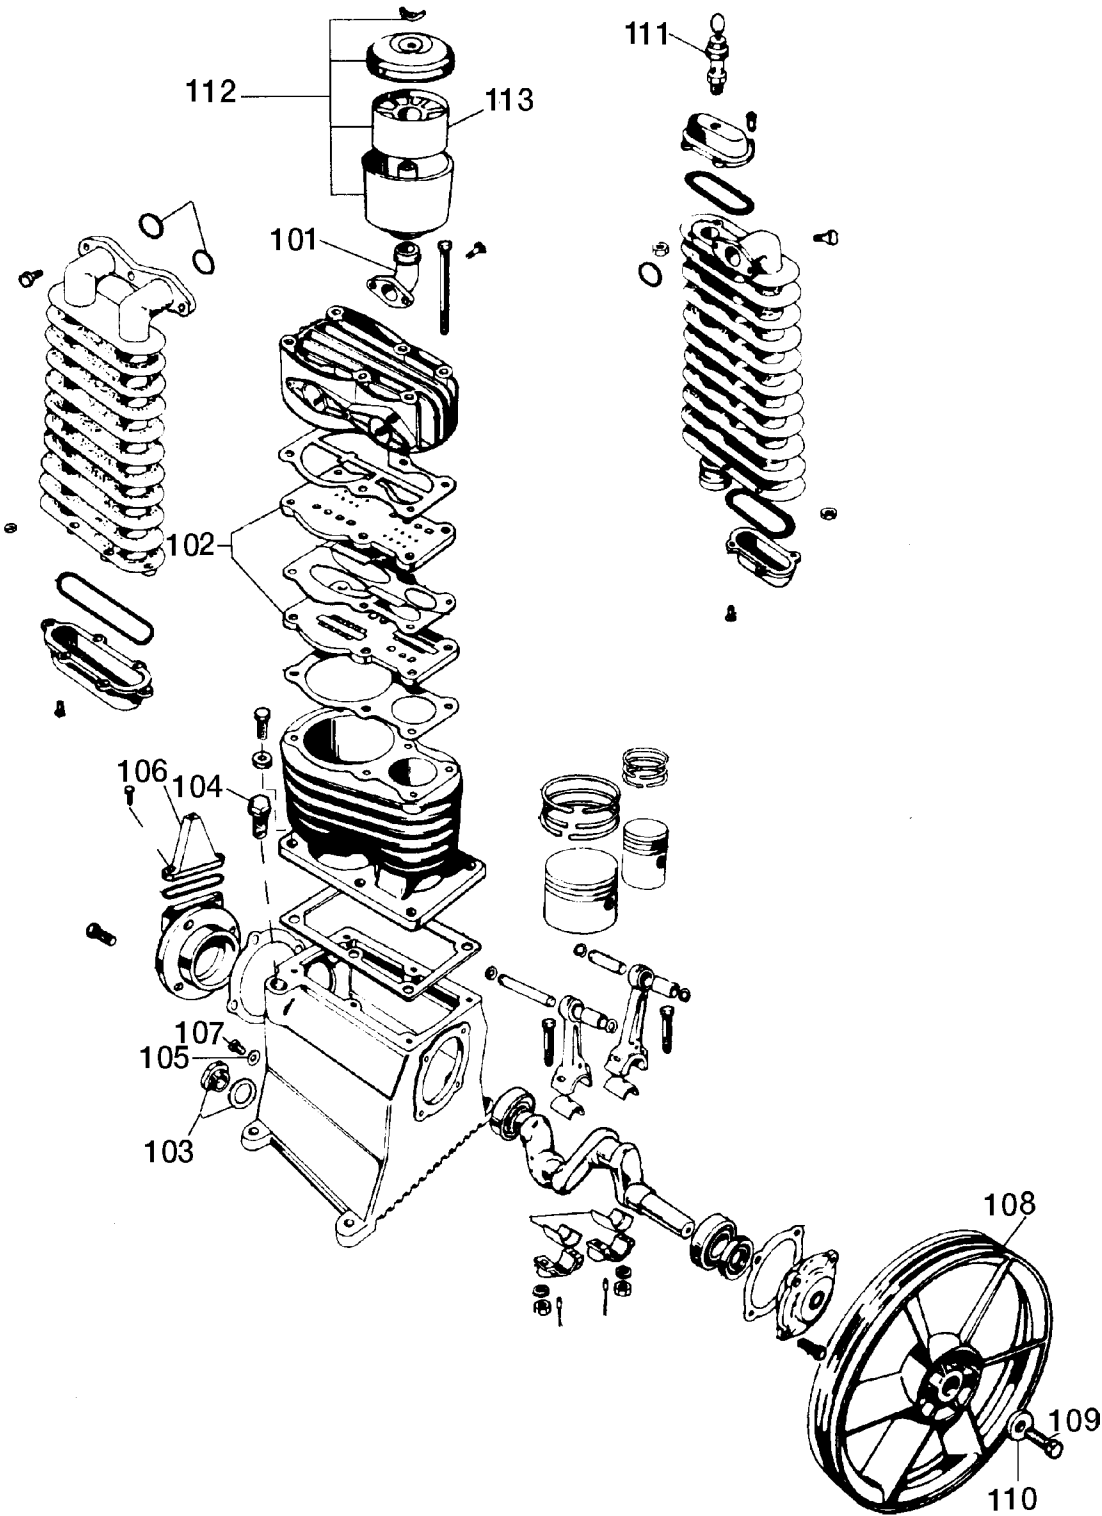

BAL-T39

Parts List for ACSL7580V2 Type 1

Item Number	Part Number	Description	Qty Required
1	000000-00	No Longer Available	1
2	MO-9071	MOTOR 7.5HP	1
2	A08093	START CAPACITOR	1
3	5140110-49	PRESSURE SWITCH	1
4	TIA-4200	VALVE SAFETY 200 .25	1
5	GA-360-B	GAUGE 300 PSI BACK M	1
6	N000323	VALVE GLOBE 200 PSI	1
7	N286039	DRAIN VALVE	1
8	000000-00	No Longer Available	1
8	000000-00	No Longer Available	1
9	SSF-953-ZN	SCREW #10X.625 HHW S	2
10	PU-2898	PULLEY 2A-SEC 5.75 O	1
11	BT-312	BELT A-SEC 63.00 EFF	2
12	SSF-8131	NUT SPEED 8AB U TYPE	2
13	000000-00	No Longer Available	1
14	000000-00	No Longer Available	1
15	000000-00	No Longer Available	1
16	SSP-7811	ASSY NUT SLEEVE 1/4	2
17	000000-00	No Longer Available	1
18	SSP-7824	ASSY NUT SLEEVE 5/8	1
101	ABP-1000123	ELBOW INLET T39	1
102	BAL-1000345	PLATE VALVE	1
103	BAL-1000306	GLASS SIGHT OIL	1
104	000000-00	No Longer Available	1
105	BAL-1000269	GASKET OIL FILL PLUG	1
106	BAL-1000112	ASSY OIL BREATHER BA	1
107	000000-00	No Longer Available	1

Parts List for ACSL7580V2 Type 1

Item Number	Part Number	Description	Qty Required
108	AC-0436	FLYWHEEL T39	1
109	BAL-1000587	BOLT FLYWHEEL NS39 B	1
110	BAL-1000417	WASHER FLYWHEEL NS39	1
111	ABP-9049020	VALVE SAFETY	1
112	AC-0437	FILTER INLET SOLBERG	1
113	AC-0438	ELEMENT FILTER T29 &	1
856	000000-00	No Longer Available	1
856	000000-00	No Longer Available	1
856	000000-00	No Longer Available	1
856	DAC-252	VALVE CHECK 1/2NPT X	1
856	AC-0485	BRACKET BELTGUARD	1
856	BAL-8226022	KIT GASKET T39	1
856	BAL-8226024	KIT VALVE T39	1