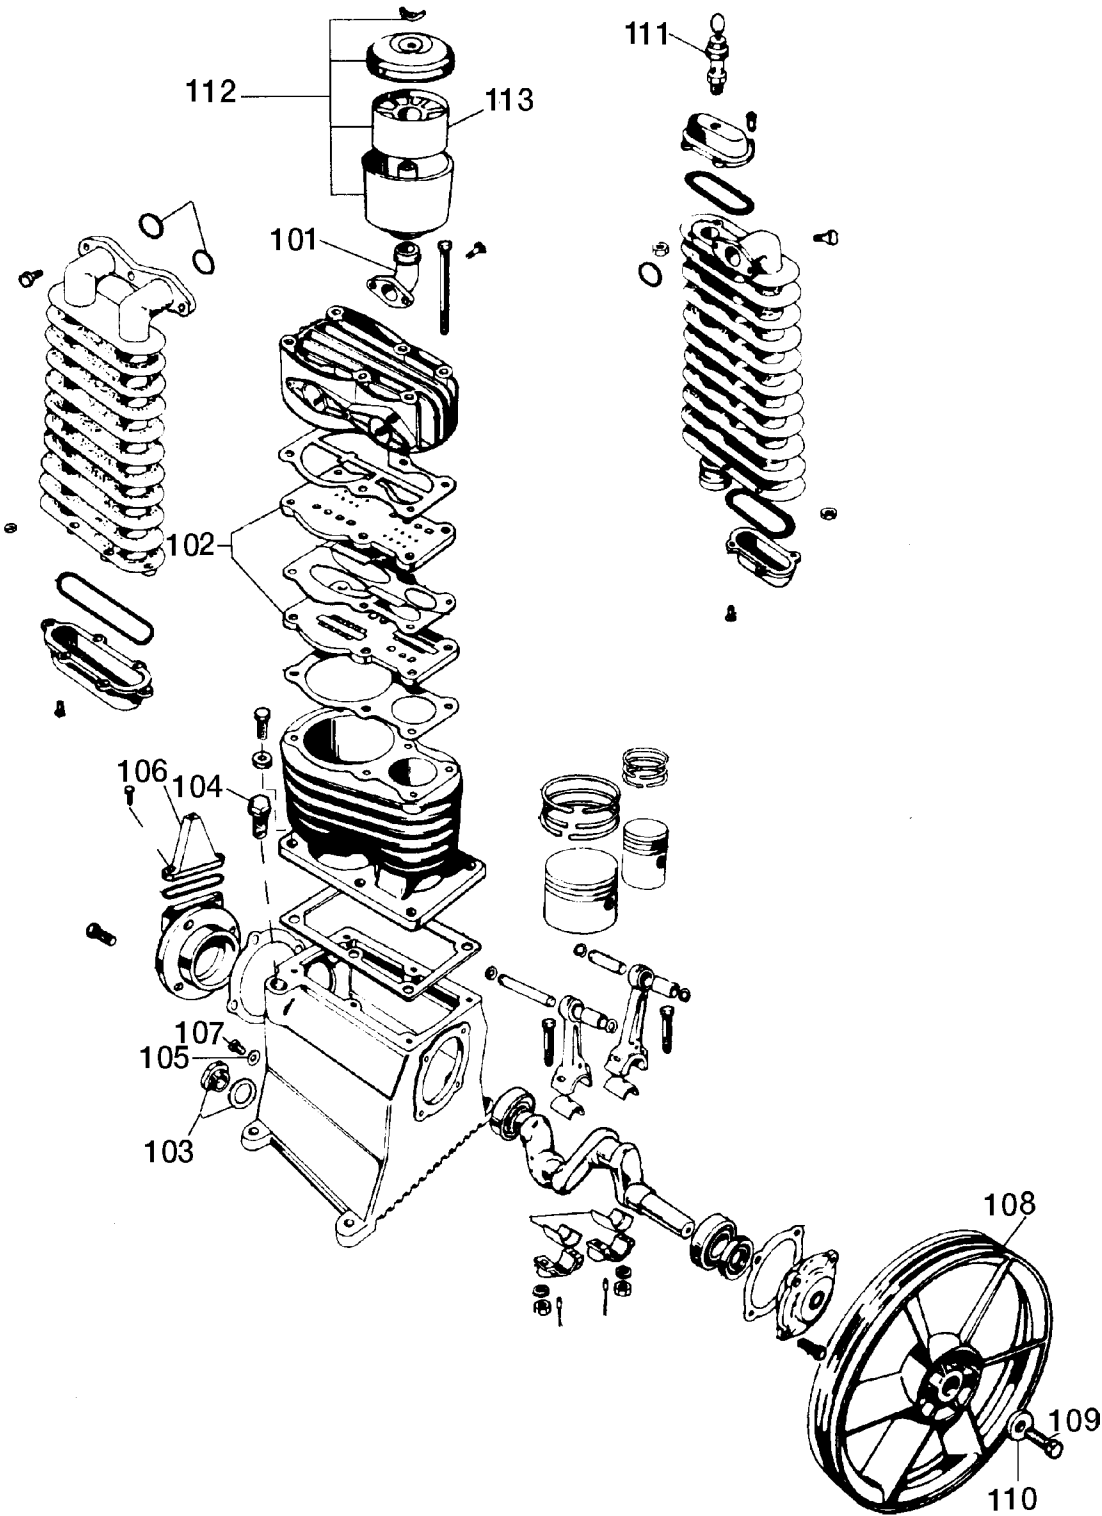

BAL-T39

Parts List for ACSL560V2 Type 2

Item Number	Part Number	Description	Qty Required
1	000000-00	No Longer Available	1
2	D26719	MOTOR OL 240V 2POLE	1
3	5140110-49	PRESSURE SWITCH	1
4	TIA-4200	VALVE SAFETY 200 .25	1
5	GA-360-B	GAUGE 300 PSI BACK M	1
6	N000323	VALVE GLOBE 200 PSI	1
7	N286039	DRAIN VALVE	1
8	000000-00	No Longer Available	1
8	000000-00	No Longer Available	1
9	SSF-953-ZN	SCREW #10X.625 HHW S	1
10	000000-00	No Longer Available	1
11	000000-00	No Longer Available	1
12	SSF-8131	NUT SPEED 8AB U TYPE	1
13	000000-00	No Longer Available	1
14	000000-00	No Longer Available	1
15	SSP-7811	ASSY NUT SLEEVE 1/4	1
16	AC-0764	MANIFOLD 1 NPT ALUMI	1
17	SSP-7824	ASSY NUT SLEEVE 5/8	2
101	ABP-1000123	ELBOW INLET T39	1
102	BAL-1000345	PLATE VALVE	1
103	BAL-1000306	GLASS SIGHT OIL	1
104	000000-00	No Longer Available	1
105	BAL-1000269	GASKET OIL FILL PLUG	1
106	BAL-1000112	ASSY OIL BREATHER BA	1
107	000000-00	No Longer Available	1
108	AC-0436	FLYWHEEL T39	1
109	BAL-1000587	BOLT FLYWHEEL NS39 B	1

Parts List for ACSL560V2 Type 2

Item Number	Part Number	Description	Qty Required
110	BAL-1000417	WASHER FLYWHEEL NS39	1
111	ABP-9049020	VALVE SAFETY	1
112	AC-0437	FILTER INLET SOLBERG	1
113	AC-0438	ELEMENT FILTER T29 &	1
856	000000-00	No Longer Available	1
856	5140067-09	NIPPLE	1
856	000000-00	No Longer Available	1
856	000000-00	No Longer Available	1
856	BAL-8226022	KIT GASKET T39	1
856	AC-0485	BRACKET BELTGUARD	1
856	DAC-252	VALVE CHECK 1/2NPT X	1
856	BAL-8226024	KIT VALVE T39	1