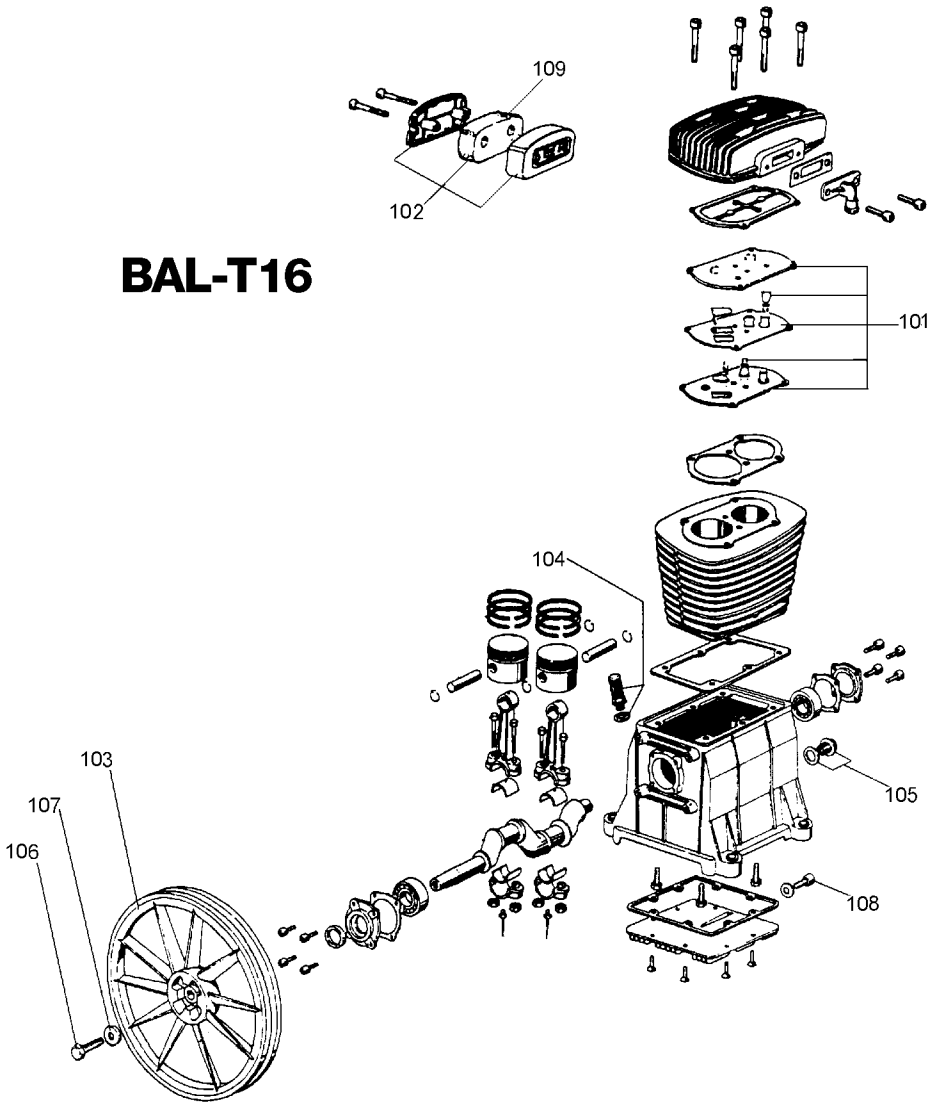

BAL-T16

Parts List for ACSL560V1 Type 1

Item Number	Part Number	Description	Qty Required
1	000000-00	No Longer Available	1
3	000000-00	No Longer Available	1
4	TIA-4150	VALVE SAFETY 150 .25	1
5	Z-GA-360	GAUGE 300 PSI BACK M	1
6	N000323	VALVE GLOBE 200 PSI	1
7	N286039	DRAIN VALVE	1
8	AC-0434	BELTGUARD OUTSIDE	1
8	AC-0433	BELTGUARD INSIDE	1
9	SSF-953-ZN	SCREW #10X.625 HHW S	2
10	000000-00	No Longer Available	1
10	AC-0485	BRACKET BELTGUARD	1
11	000000-00	No Longer Available	1
12	BT-304	BELT A-SEC A58 59.3	1
13	SSF-8131	NUT SPEED 8AB U TYPE	2
14	000000-00	No Longer Available	1
16	AC-0764	MANIFOLD 1 NPT ALUMI	1
101	000000-00	No Longer Available	1
102	000000-00	No Longer Available	1
103	000000-00	No Longer Available	1
105	ABP-9022001	ASSY SIGHT GLASS	1
106	ABP-9110014	SCREW FLYWHEEL ABAC	1
107	ABP-9004008	WASHER FLAT FLYWHEEL	1
108	000000-00	No Longer Available	1
109	BAL-2281100	FILTER ELEMENT T16	1
856	000000-00	No Longer Available	1
856	A19715	VALVE CHECK 1/2NPT X	1
856	000000-00	No Longer Available	1

Parts List for ACSL560V1 Type 1

Item Number	Part Number	Description	Qty Required
856	000000-00	No Longer Available	1
856	5140067-09	NIPPLE	1
856	SS-8553	CONNECTOR BODY	1
856	AC-0485	BRACKET BELTGUARD	1
856	D20567	KIT EXTENSION DRAIN	1
856	BAL-8226002	KIT GASKET T16	1
856	SS-559	SCREW .313-18X.375 S	1