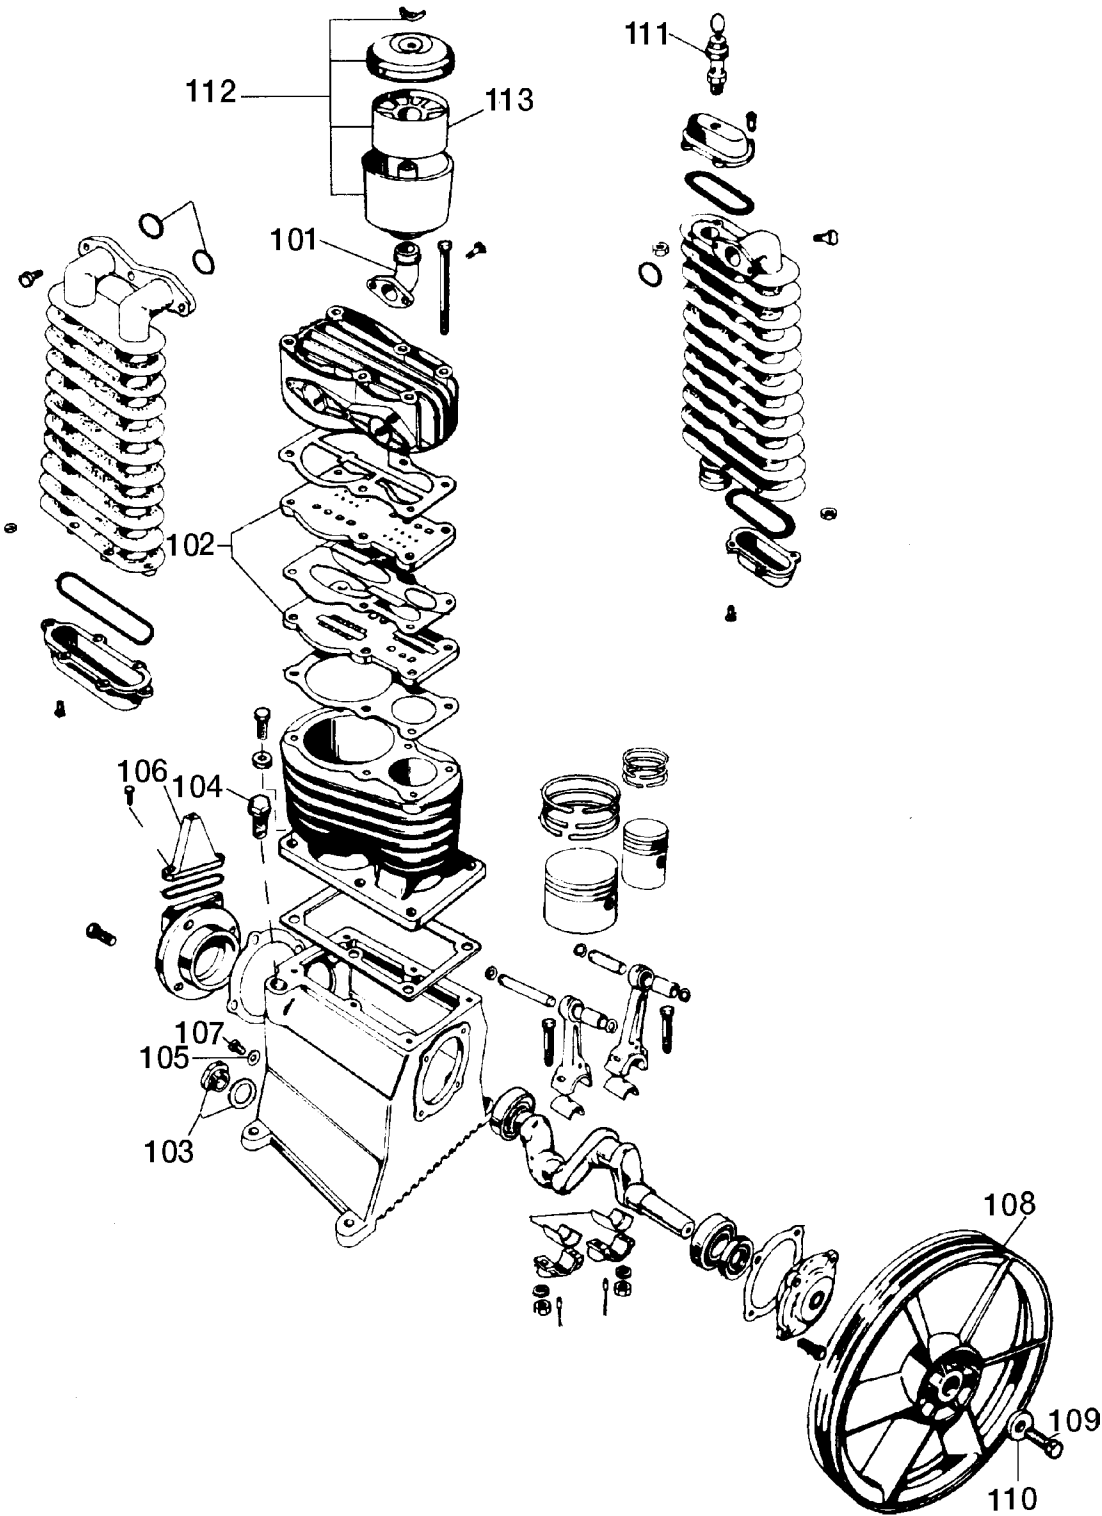

Key No.	Torque
* 12	145-165 in. -lb.
13	8 to 15 ft. - lb.
16	20 to 25 ft. - lb.
19	20 to 25 ft. - lb.

*Pulley Set Screw

BAL-T39

Parts List for ACSL1130GH2 Type 0

Item Number	Part Number	Description	Qty Required
1	000000-00	No Longer Available	1
2	000000-00	No Longer Available	1
3	000000-00	No Longer Available	1
4	000000-00	No Longer Available	1
5	AC-0509	VALVE UNLOADER 11H 3	1
6	000000-00	No Longer Available	1
7	AC-0485	BRACKET BELTGUARD	1
8	000000-00	No Longer Available	1
9	000000-00	No Longer Available	2
10	SSP-6461	ELBOW 1/2NPT X 5/8 T	1
11	000000-00	No Longer Available	1
12	000000-00	No Longer Available	1
13	91895680	SCREW .250-20X.750 H	1
14	CAC-1011	SPRING ELASTOMER	1
15	SSP-535	ELBOW STREET 1/8 NPT	1
16	SSF-3159	SCREW .375-16X2.00 H	4
17	000000-00	No Longer Available	1
18	SSF-8111-ZN	NUT .375-16 HEX WHIZ	4
19	SSF-628	SCREW .375-16X2.50 H	4
20	000000-00	No Longer Available	1
21	000000-00	No Longer Available	1
22	TIA-4200	VALVE SAFETY 200 .25	1
23	AC-0510	THROTTLE CONTROL ACS	1
24	SSP-454	NIPPLE PIPE 1/2NPTX2	1
25	SSP-7824	ASSY NUT SLEEVE 5/8	2
26	000000-00	No Longer Available	1
27	000000-00	No Longer Available	5

Parts List for ACSL1130GH2 Type 0

Item Number	Part Number	Description	Qty Required
101	ABP-1000123	ELBOW INLET T39	1
102	BAL-1000345	PLATE VALVE	1
103	BAL-1000306	GLASS SIGHT OIL	1
104	000000-00	No Longer Available	1
105	BAL-1000269	GASKET OIL FILL PLUG	1
106	BAL-1000112	ASSY OIL BREATHER BA	1
107	000000-00	No Longer Available	1
108	AC-0436	FLYWHEEL T39	1
109	BAL-1000587	BOLT FLYWHEEL NS39 B	1
110	BAL-1000417	WASHER FLYWHEEL NS39	1
111	ABP-9049020	VALVE SAFETY	1
112	AC-0437	FILTER INLET SOLBERG	1
113	AC-0438	ELEMENT FILTER T29 &	1
856	000000-00	No Longer Available	1
856	000000-00	No Longer Available	1
856	N286039	DRAIN VALVE	1
856	000000-00	No Longer Available	1
856	000000-00	No Longer Available	1
856	SSF-953-ZN	SCREW #10X.625 HHW S	1
856	SSF-8131	NUT SPEED 8AB U TYPE	4
856	BAL-8226024	KIT VALVE T39	1
856	BAL-8226022	KIT GASKET T39	1