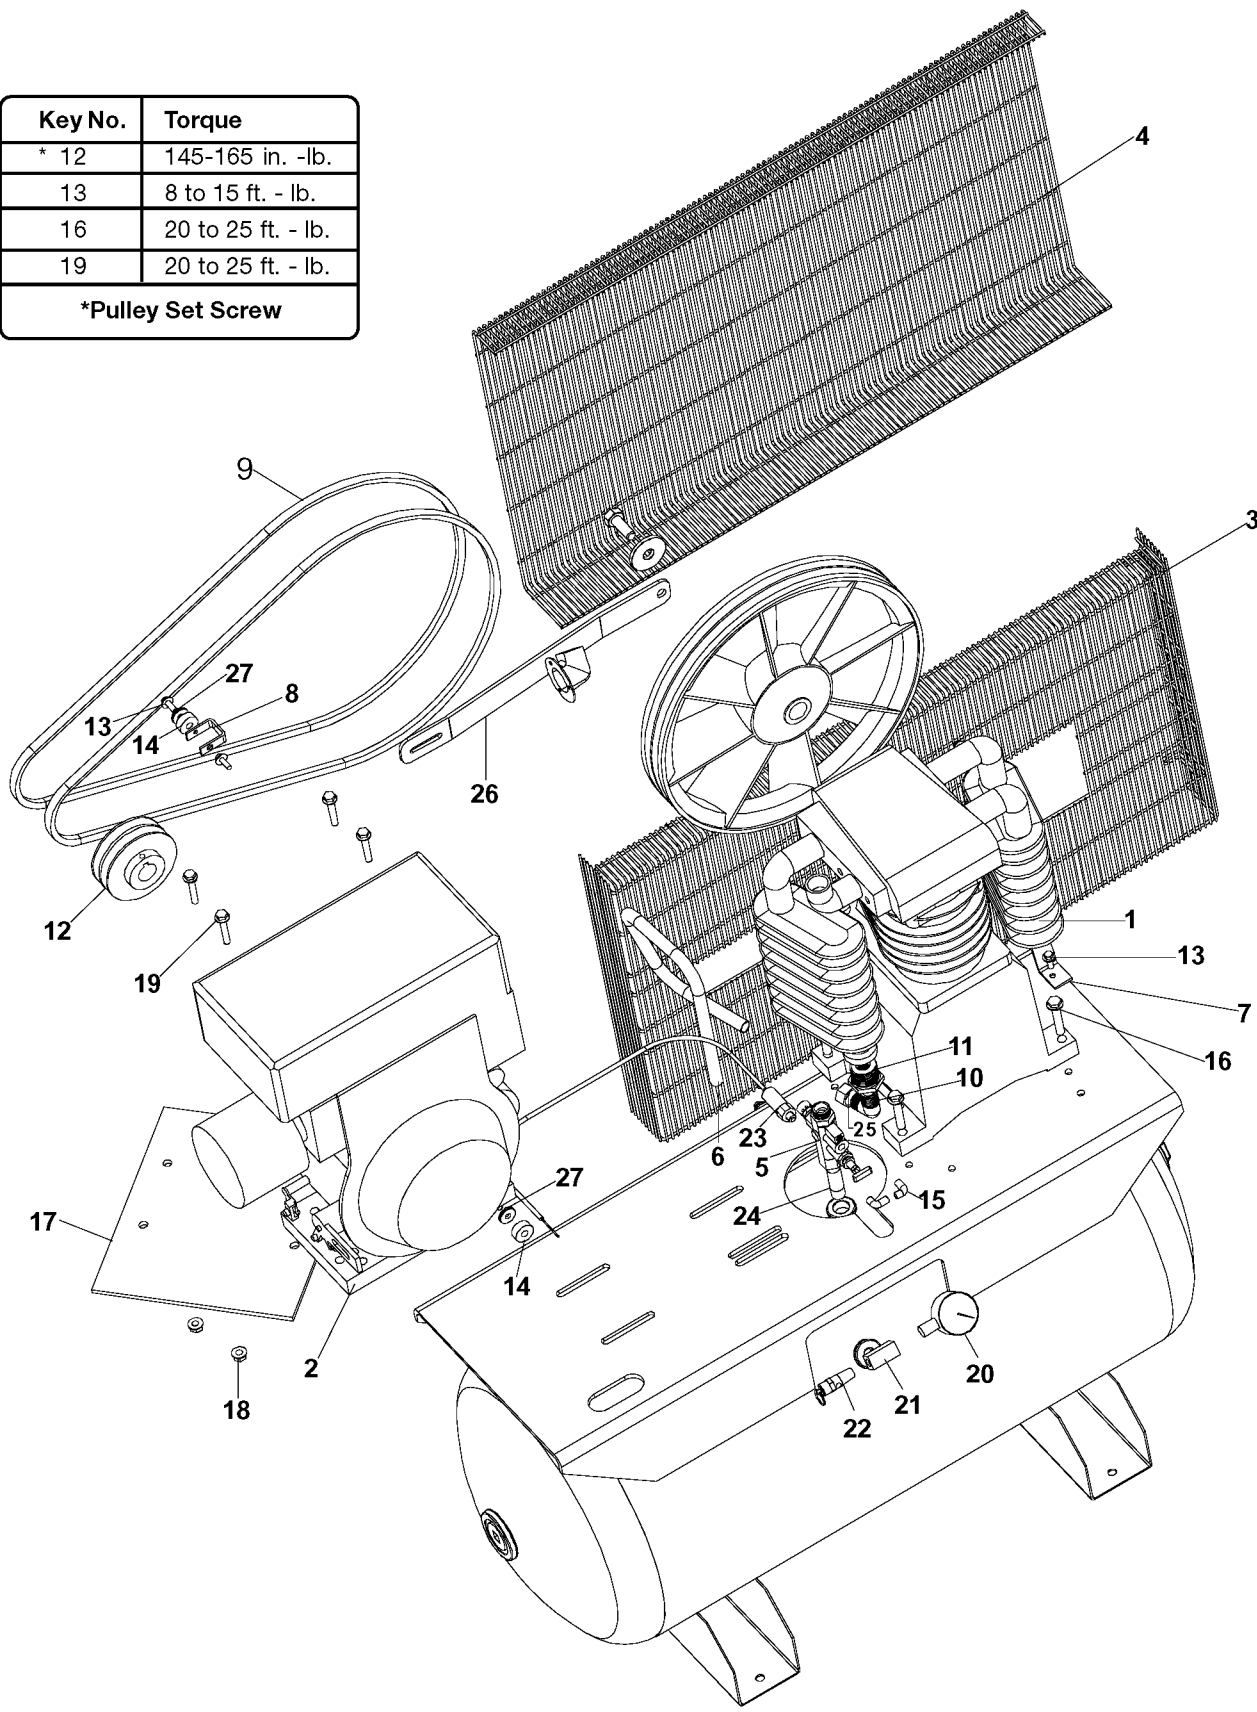

Key No.	Torque
* 12	145-165 in. -lb.
13	8 to 15 ft. - lb.
16	20 to 25 ft. - lb.
19	20 to 25 ft. - lb.

*Pulley Set Screw

BAL-T39

Parts List for ACSL1130GH2 Type 0

Item Number	Part Number	Description	Qty Required
1	000000-00	No Longer Available	1
2	000000-00	No Longer Available	1
3	000000-00	No Longer Available	1
4	000000-00	No Longer Available	1
5	AC-0509	VALVE UNLOADER 11H 3	1
6	000000-00	No Longer Available	1
7	AC-0485	BRACKET BELTGUARD	1
8	000000-00	No Longer Available	1
9	000000-00	No Longer Available	2
10	SSP-6461	ELBOW 1/2NPT X 5/8 T	1
11	000000-00	No Longer Available	1
12	000000-00	No Longer Available	1
13	91895680	SCREW .250-20X.750 H	1
14	CAC-1011	SPRING ELASTOMER	1
15	SSP-535	ELBOW STREET 1/8 NPT	1
16	SSF-3159	SCREW .375-16X2.00 H	4
17	000000-00	No Longer Available	1
18	SSF-8111-ZN	NUT .375-16 HEX WHIZ	4
19	SSF-628	SCREW .375-16X2.50 H	4
20	000000-00	No Longer Available	1
21	000000-00	No Longer Available	1
22	TIA-4200	VALVE SAFETY 200 .25	1
23	AC-0510	THROTTLE CONTROL ACS	1
24	SSP-454	NIPPLE PIPE 1/2NPTX2	1
25	SSP-7824	ASSY NUT SLEEVE 5/8	2
26	000000-00	No Longer Available	1
27	000000-00	No Longer Available	5

Parts List for ACSL1130GH2 Type 0

Item Number	Part Number	Description	Qty Required
101	ABP-1000123	ELBOW INLET T39	1
102	BAL-1000345	PLATE VALVE	1
103	BAL-1000306	GLASS SIGHT OIL	1
104	000000-00	No Longer Available	1
105	BAL-1000269	GASKET OIL FILL PLUG	1
106	BAL-1000112	ASSY OIL BREATHER BA	1
107	000000-00	No Longer Available	1
108	AC-0436	FLYWHEEL T39	1
109	BAL-1000587	BOLT FLYWHEEL NS39 B	1
110	BAL-1000417	WASHER FLYWHEEL NS39	1
111	ABP-9049020	VALVE SAFETY	1
112	AC-0437	FILTER INLET SOLBERG	1
113	AC-0438	ELEMENT FILTER T29 &	1
856	000000-00	No Longer Available	1
856	000000-00	No Longer Available	1
856	N286039	DRAIN VALVE	1
856	000000-00	No Longer Available	1
856	000000-00	No Longer Available	1
856	SSF-953-ZN	SCREW #10X.625 HHW S	1
856	SSF-8131	NUT SPEED 8AB U TYPE	4
856	BAL-8226024	KIT VALVE T39	1
856	BAL-8226022	KIT GASKET T39	1