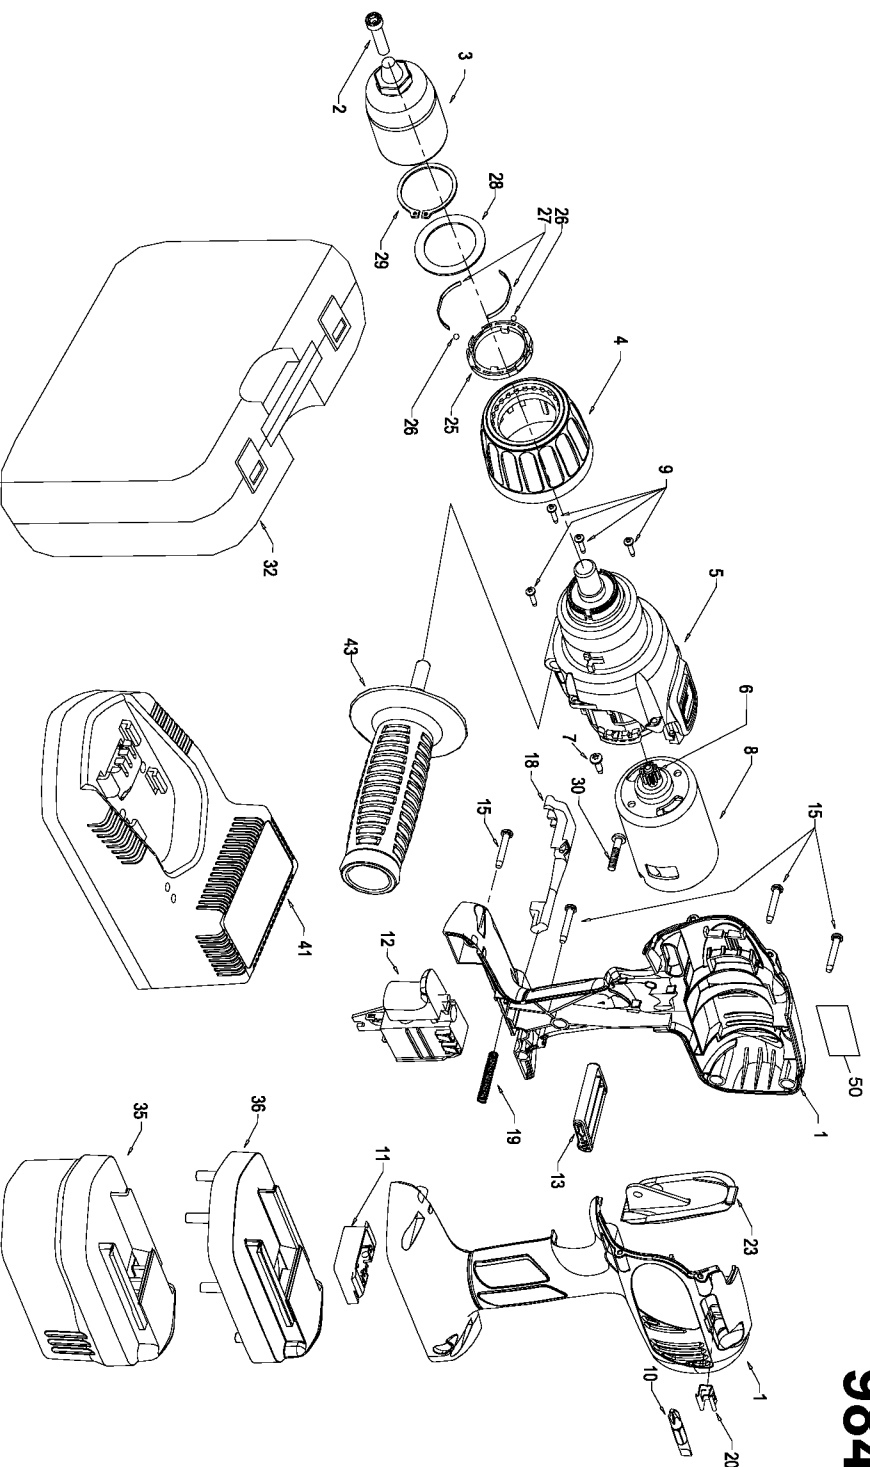

PORTER-CABLE BATTERY DRILLS

WARNING: Electrical repairs should only be attempted by trained repairmen. Contact the nearest Porter-Cable Service Center or other competent repair center.

966
978
984

Parts List for 9984 Type 1

Item Number	Part Number	Description	Qty Required
1	905389	HANDLE SET	1
2	894098	SCREW	10
3	330075-91	KEYLESS CHUCK	1
4	905259	CLUTCH RING	1
5	000000-00	No Longer Available	1
6	891238	PINION	1
7	889199	SCREW-CHEESE HD	10
8	905393	MTR19.2V/2AMP DCONLY	1
9	907365	SCREW	10
10	895517	DRIVER BIT	1
11	000000-00	No Longer Available	1
12	892667	SWITCH	1
13	000000-00	No Longer Available	1
15	888993	SCREW	10
18	891352	RELEASE BUTTON	1
19	891353	SPRING	10
20	892955	CLIP	1
23	000000-00	No Longer Available	1
23	000000-00	No Longer Available	1
23	907471	MEDIUM GRIP	1
25	907442	PLASTIC RING	1
26	907440	BALL	1
27	907441	SPRING	10
28	907443	WASHER	10
29	000000-00	No Longer Available	10
30	000000-00	No Longer Available	10
32	905413	CARRYING CASE	1