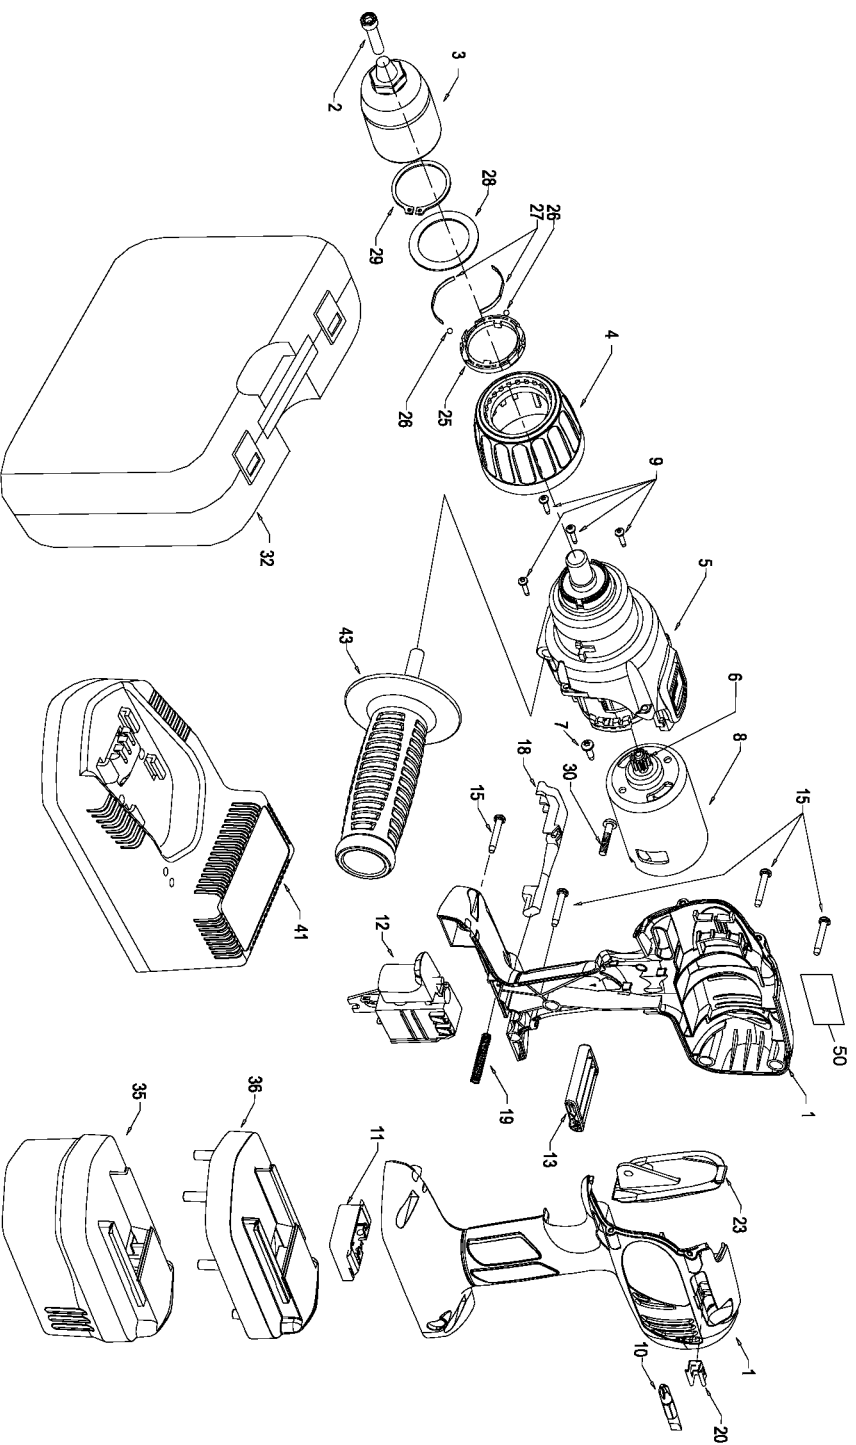

PORTER-CABLE BATTERY HAMMER DRILLS

WARNING: Electrical repairs should only be attempted by trained repairmen. Contact the nearest Porter-Cable Service Center or other competent repair center.

**977
987**

Parts List for 9977 Type 1

Item Number	Part Number	Description	Qty Required
1	905388	HANDLE SET	1
2	894098	SCREW	10
3	330075-91	KEYLESS CHUCK	1
4	905283	CLUTCH RING	1
5	905394	GEARBOX/CLUTCH	1
6	891238	PINION	1
7	889199	SCREW-CHEESE HD	10
8	000000-00	No Longer Available	1
9	907365	SCREW	10
10	895517	DRIVER BIT	1
11	000000-00	No Longer Available	1
12	893101	SWITCH	1
13	000000-00	No Longer Available	1
15	888993	SCREW	10
18	891352	RELEASE BUTTON	1
19	891353	SPRING	10
20	892955	CLIP	1
23	000000-00	No Longer Available	1
23	000000-00	No Longer Available	1
23	907471	MEDIUM GRIP	1
25	907442	PLASTIC RING	1
26	907440	BALL	1
27	907441	SPRING	10
28	907443	WASHER	10
29	000000-00	No Longer Available	10
30	000000-00	No Longer Available	10
32	905291	CARRYING CASE	1

Parts List for 9977 Type 1

Item Number	Part Number	Description	Qty Required
35	000000-00	No Longer Available	1
36	901561	BATTERY TOP	1
41	8924	UNIVERSAL CHARGER	1
43	905271	SIDE HANDLE	1
50	A23783	SPEC PLATE	1