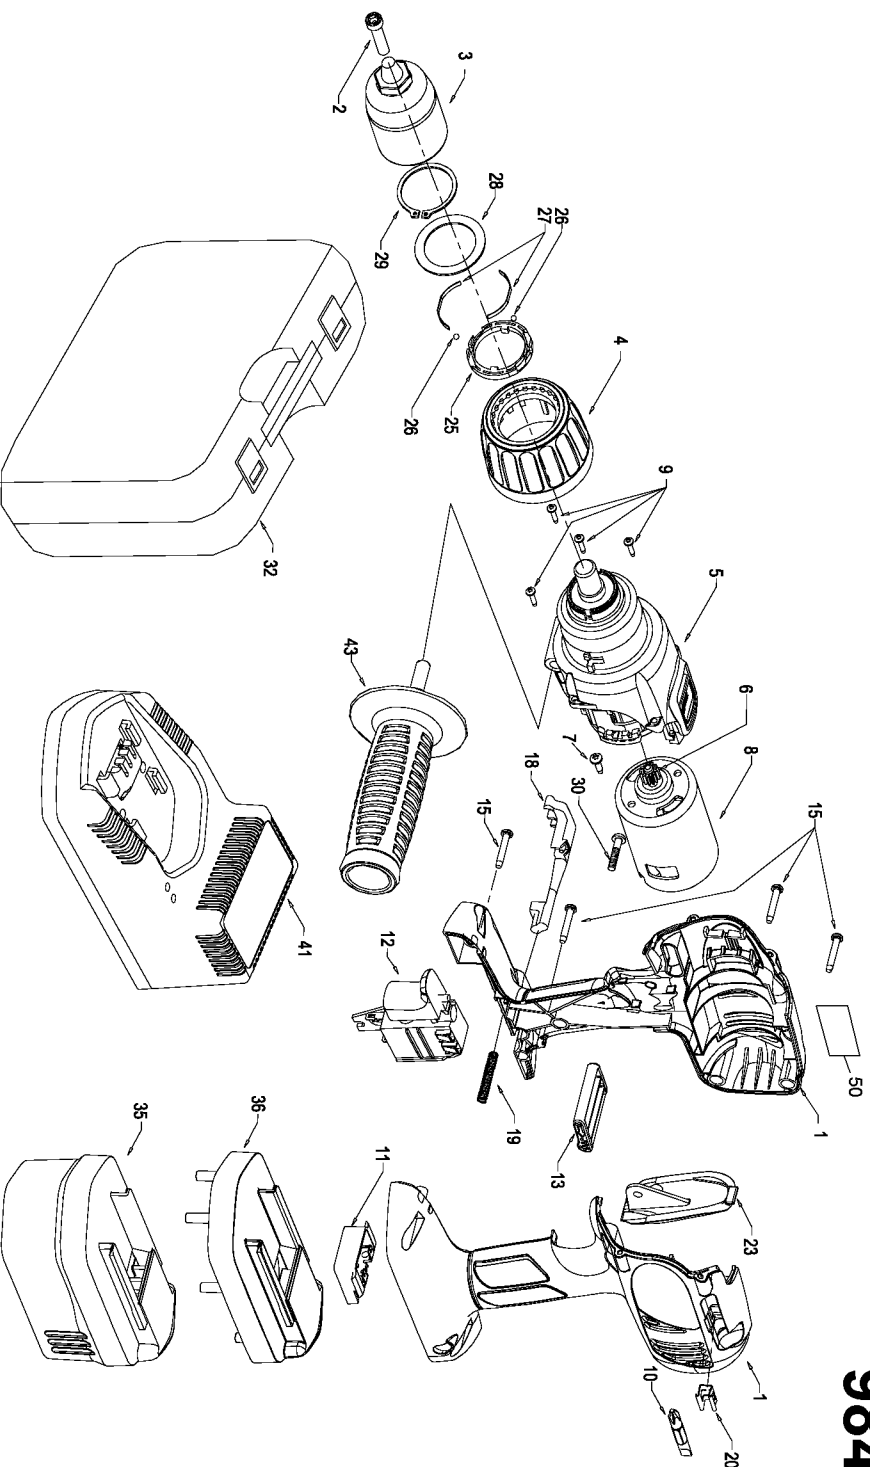

PORTER-CABLE BATTERY DRILLS

WARNING: Electrical repairs should only be attempted by trained repairmen. Contact the nearest Porter-Cable Service Center or other competent repair center.

966
978
984

Parts List for 9966 Type 1

Item Number	Part Number	Description	Qty Required
1	905387	HANDLE SET	1
2	894098	SCREW	10
3	330075-91	KEYLESS CHUCK	1
4	905259	CLUTCH RING	1
5	000000-00	No Longer Available	1
6	891238	PINION	1
7	889199	SCREW-CHEESE HD	10
8	905391	MTR 12V/2AMP DCONLY	1
9	907365	SCREW	10
10	895517	DRIVER BIT	1
11	000000-00	No Longer Available	1
12	893101	SWITCH	1
13	000000-00	No Longer Available	1
15	888993	SCREW	10
18	891352	RELEASE BUTTON	1
19	891353	SPRING	10
20	892955	CLIP	1
23	000000-00	No Longer Available	1
23	000000-00	No Longer Available	1
23	907471	MEDIUM GRIP	1
25	907442	PLASTIC RING	1
26	907440	BALL	1
27	907441	SPRING	10
28	907443	WASHER	10
29	000000-00	No Longer Available	10
30	000000-00	No Longer Available	10
32	906671	CARRYING CASE	1

Parts List for 9966 Type 1

Item Number	Part Number	Description	Qty Required
32	905272	CARRYING CASE 9966	1
35	000000-00	No Longer Available	1
35	000000-00	No Longer Available	1
36	901560	BATTERY TOP	1
41	8924	UNIVERSAL CHARGER	1
43	905271	SIDE HANDLE	1