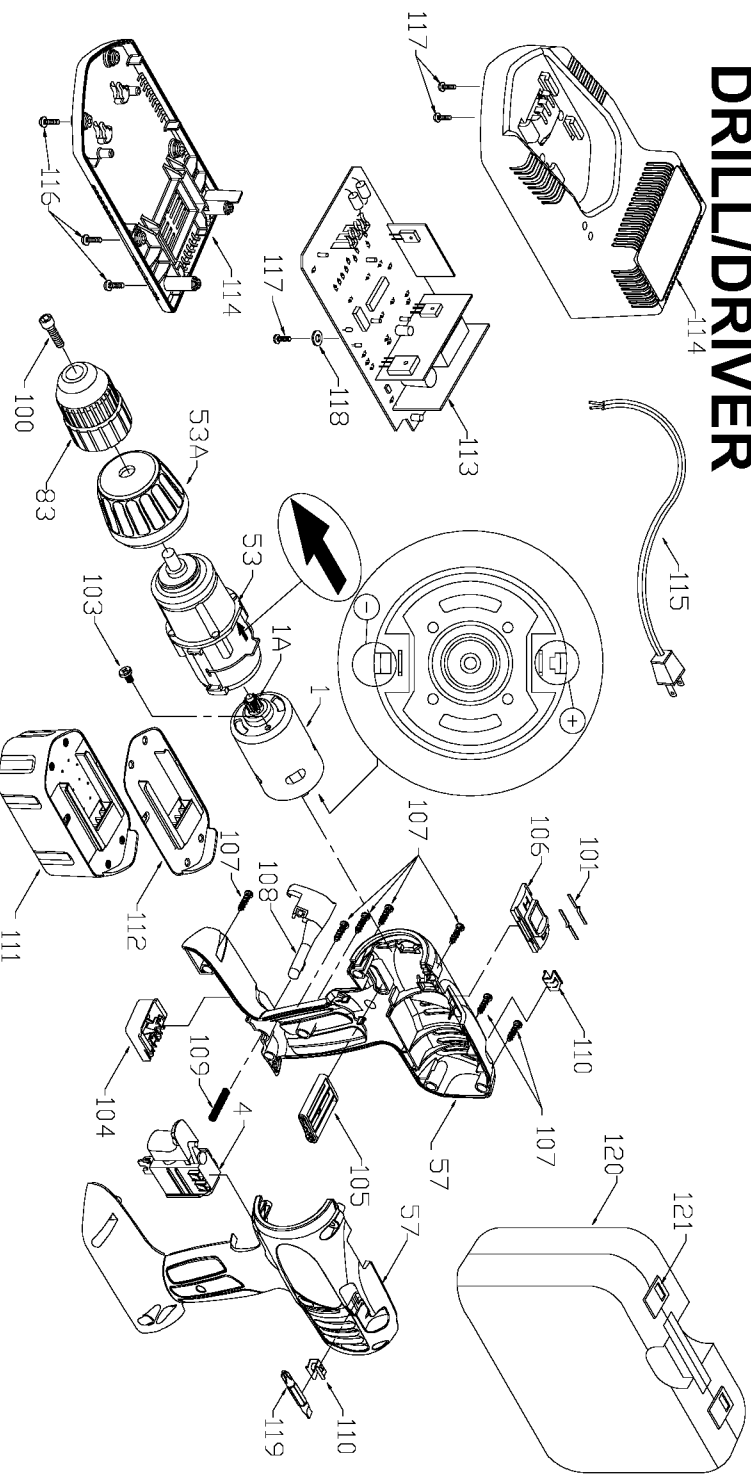

PORTER-CABLE CORDLESS HAMMER DRILL/DRIVER

WARNING: Electrical repairs should only be attempted by trained repairmen. Contact the nearest Porter-Cable Service Center or other competent repair center.

Parts List for 9887 Type 2

Item Number	Part Number	Description	Qty Required
1	891236	MOTOR	1
1	891238	PINION	1
4	894852	SWITCH	1
53	891269	GEAR BOX/CLUTCH ASSY	1
53	891270	CLUTCH RING	1
57	891250	HANDLE SET	1
83	330075-91	KEYLESS CHUCK	1
100	894098	SCREW	10
101	897046	SPRING CLIP	2
103	897120	SCREW	10
104	000000-00	No Longer Available	1
105	000000-00	No Longer Available	1
106	891244	SPEED SLECTOR	1
107	888993	SCREW	10
108	891352	RELEASE BUTTON	1
109	891353	SPRING	10
110	892955	CLIP	10
111	5140070-56	19.2V BATTERY	1
111	5140070-56	19.2V BATTERY	1
112	901562	BATTERY TOP	1
113	8924	UNIVERSAL CHARGER	1
114	8924	UNIVERSAL CHARGER	1
115	000000-00	No Longer Available	1
116	000000-00	No Longer Available	10
117	000000-00	No Longer Available	1
118	895781	WASHER	10
119	698950	BIT	1

Parts List for 9887 Type 2

Item Number	Part Number	Description	Qty Required
120	000000-00	No Longer Available	1
120	895824	CARRYING CASE	1
121	887712	LATCH CARRYING CASE	1
121	890390	LATCH	1
125	8924	UNIVERSAL CHARGER	1