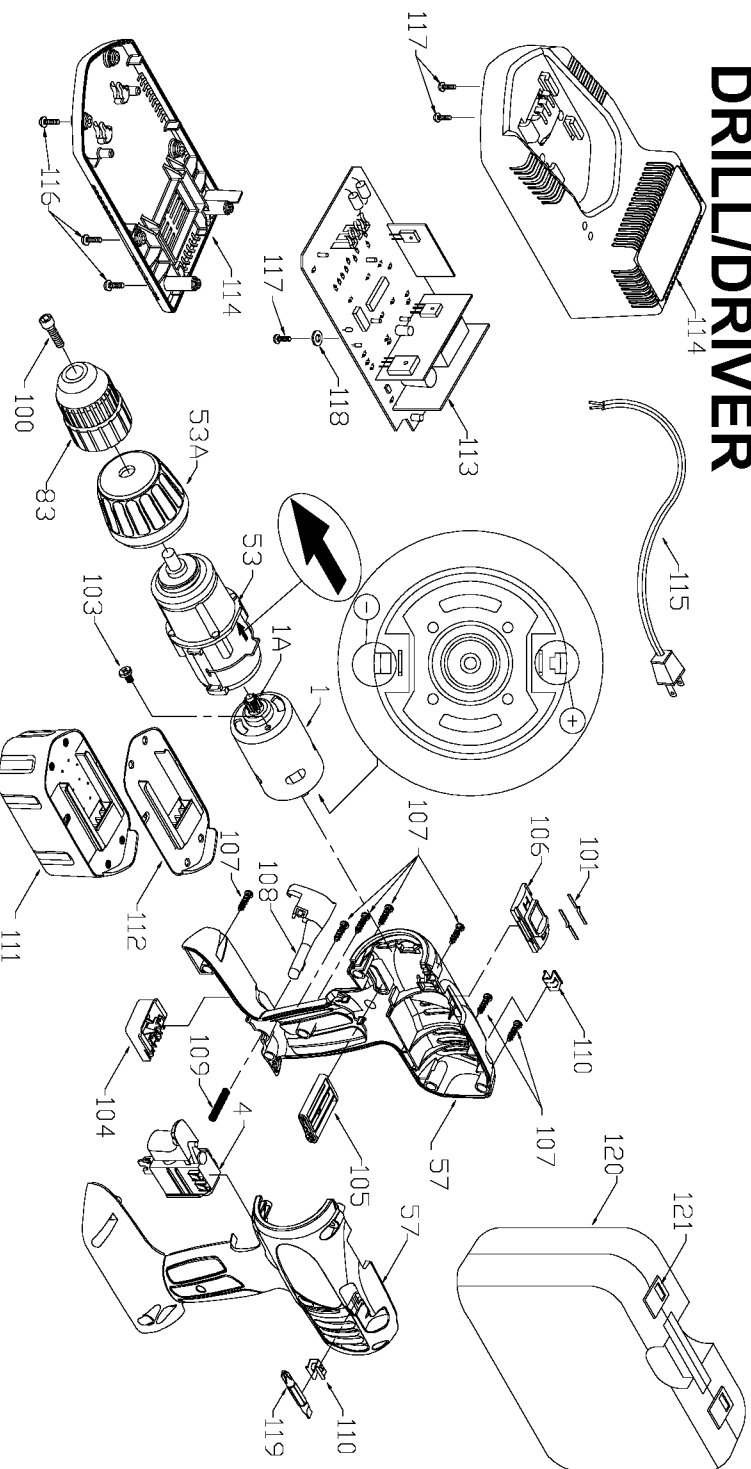

PORTER-CABLE CORDLESS HAMMER DRILL/DRIVER

WARNING: Electrical repairs should only be attempted by trained repairmen. Contact the nearest Porter-Cable Service Center or other competent repair center.

Parts List for 9887 Type 1

Item Number	Part Number	Description	Qty Required
1	891236	MOTOR	1
1	891238	PINION	1
4	894852	SWITCH	1
53	891269	GEAR BOX/CLUTCH ASSY	1
53	891270	CLUTCH RING	1
57	891250	HANDLE SET	1
83	330075-91	KEYLESS CHUCK	1
100	894098	SCREW	10
101	897046	SPRING CLIP	2
103	897120	SCREW	10
104	000000-00	No Longer Available	1
105	000000-00	No Longer Available	1
106	891244	SPEED SLECTOR	1
107	888993	SCREW	10
108	891352	RELEASE BUTTON	1
109	891353	SPRING	10
110	892955	CLIP	10
111	5140070-56	19.2V BATTERY	1
111	5140070-56	19.2V BATTERY	1
112	901562	BATTERY TOP	1
113	000000-00	No Longer Available	1
113	8924	UNIVERSAL CHARGER	1
114	8924	UNIVERSAL CHARGER	1
114	894812	HOUSING	1
115	000000-00	No Longer Available	1
115	000000-00	No Longer Available	1
116	000000-00	No Longer Available	10

Parts List for 9887 Type 1

Item Number	Part Number	Description	Qty Required
116	000000-00	No Longer Available	10
117	000000-00	No Longer Available	1
118	895781	WASHER	10
119	698950	BIT	1
120	000000-00	No Longer Available	1
120	895824	CARRYING CASE	1
121	887712	LATCH CARRYING CASE	1
121	890390	LATCH	1
125	8924	UNIVERSAL CHARGER	1
125	000000-00	No Longer Available	1