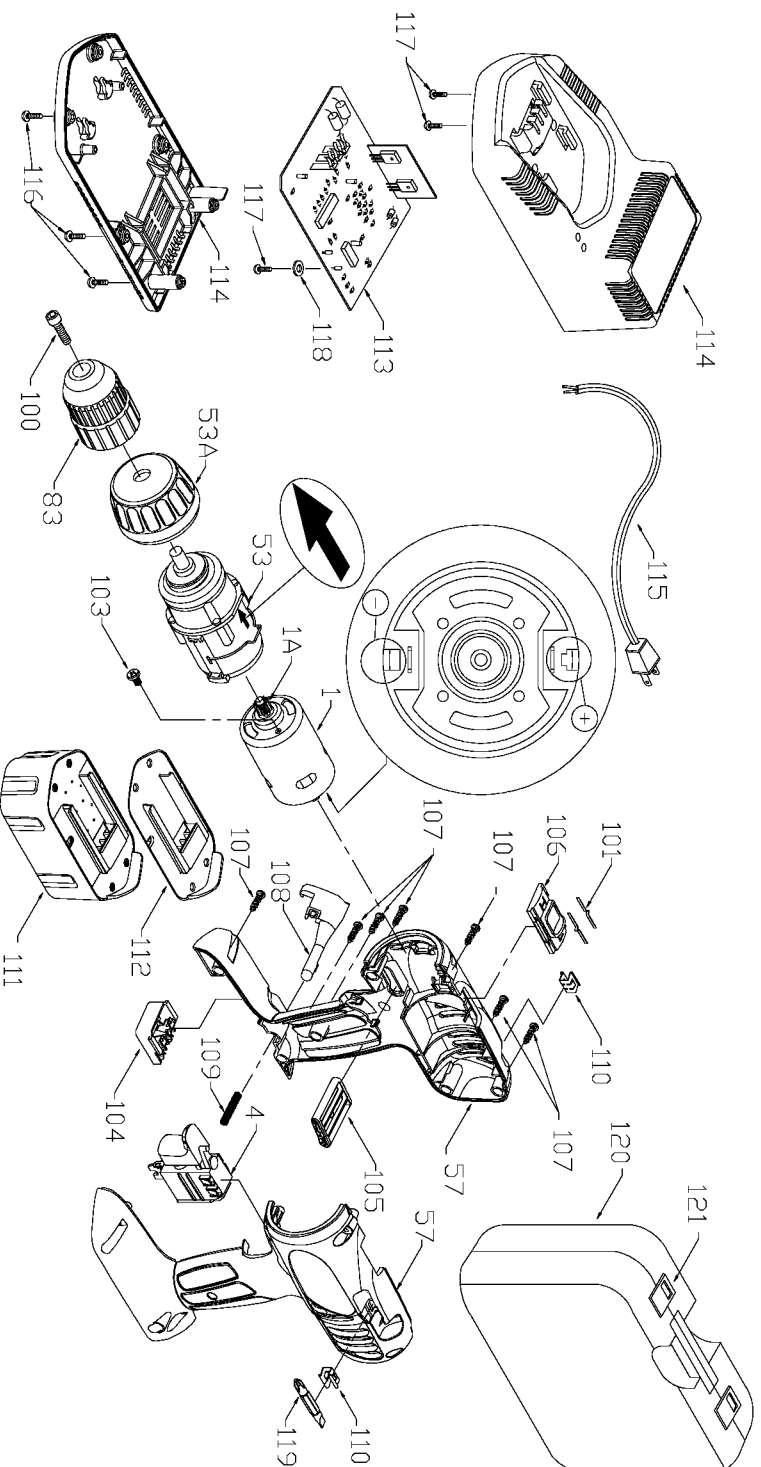

PORTER-CABLE CORDLESS DRIVER/DRILL

WARNING: Electrical repairs should only be attempted by trained repairmen. Contact the nearest Porter-Cable Service Center or other competent repair

884

Parts List for 9884 Type 1

Item Number	Part Number	Description	Qty Required
1	891236	MOTOR	1
1	891238	PINION	1
4	894852	SWITCH	1
53	891239	GEAR BOX/CLUTCH ASSY	1
53	891242	CLUTCH RING	1
57	891250	HANDLE SET	1
83	891237	KEYLESS CHUCK	1
100	894098	SCREW	10
101	897046	SPRING CLIP	2
103	897120	SCREW	10
104	000000-00	No Longer Available	1
105	000000-00	No Longer Available	1
106	891244	SPEED SLECTOR	1
107	888993	SCREW	10
108	891352	RELEASE BUTTON	1
109	891353	SPRING	10
110	892955	CLIP	10
111	5140070-56	19.2V BATTERY	1
112	901562	BATTERY TOP	1
113	000000-00	No Longer Available	1
113	8924	UNIVERSAL CHARGER	1
114	8924	UNIVERSAL CHARGER	1
114	894812	HOUSING	1
115	000000-00	No Longer Available	1
115	000000-00	No Longer Available	1
116	000000-00	No Longer Available	10
116	000000-00	No Longer Available	10

Parts List for 9884 Type 1

Item Number	Part Number	Description	Qty Required
117	000000-00	No Longer Available	1
118	895781	WASHER	10
119	698950	BIT	1
120	000000-00	No Longer Available	1
120	895824	CARRYING CASE	1
121	890390	LATCH	1
121	887712	LATCH CARRYING CASE	1
125	8924	UNIVERSAL CHARGER	1
125	000000-00	No Longer Available	1