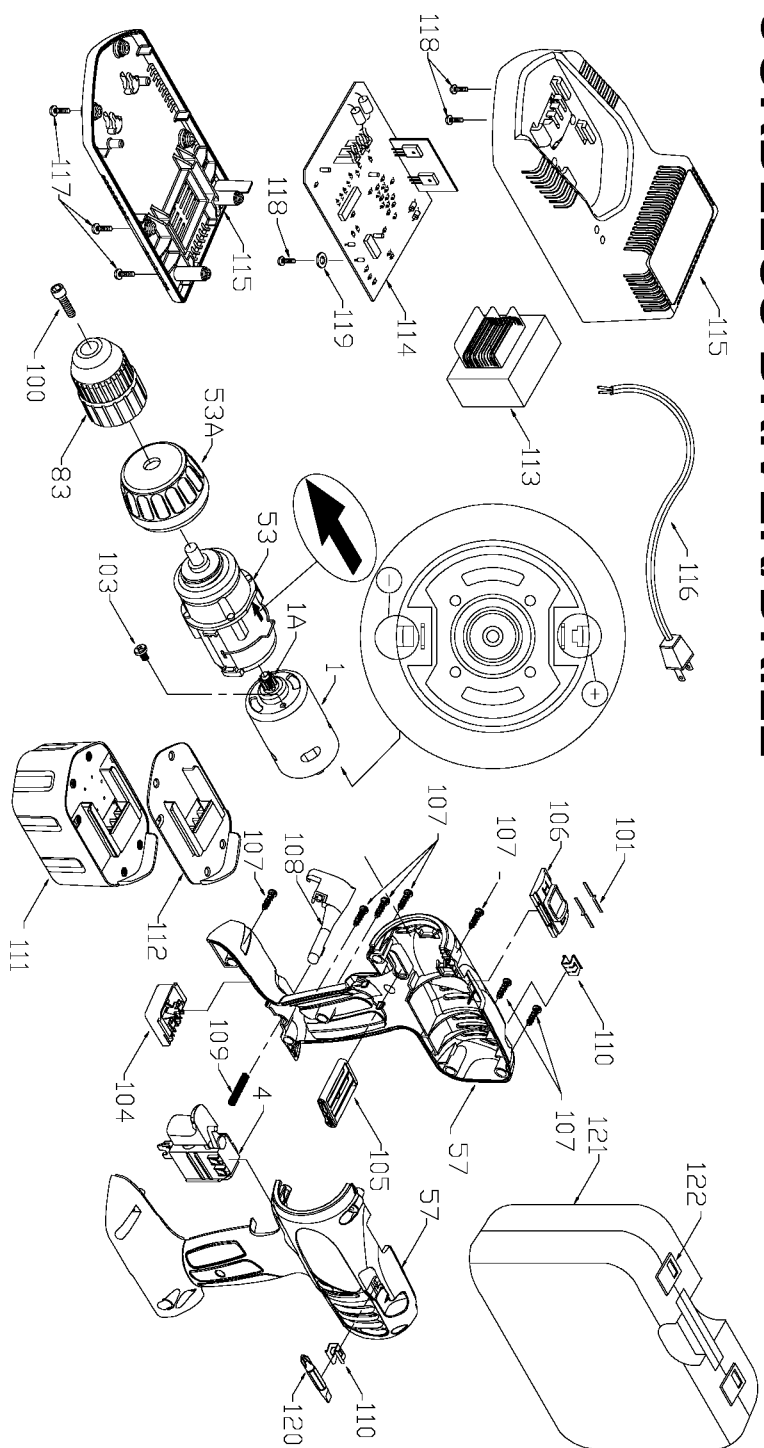

PORTER-CABLE CORDLESS DRIVER/DRILL

WARNING: Electrical repairs should only be attempted by trained repairmen. Contact the nearest Porter-Cable Service Center or other competent repair center.

878

Parts List for 9878 Type 1

Item Number	Part Number	Description	Qty Required
1	000000-00	No Longer Available	1
1	891238	PINION	1
4	893101	SWITCH	1
53	891239	GEAR BOX/CLUTCH ASSY	1
53	891242	CLUTCH RING	1
57	891321	HANDLE SET	1
83	895507	CHUCK	1
100	894098	SCREW	10
101	897046	SPRING CLIP	2
103	897120	SCREW	10
104	000000-00	No Longer Available	1
105	000000-00	No Longer Available	1
106	891244	SPEED SLECTOR	1
107	888993	SCREW	10
108	891352	RELEASE BUTTON	1
109	891353	SPRING	10
110	892955	CLIP	10
111	000000-00	No Longer Available	1
112	901561	BATTERY TOP	1
113	000000-00	No Longer Available	1
113	8924	UNIVERSAL CHARGER	1
114	000000-00	No Longer Available	1
114	897154	CHARGER	1
114	894366	CIRCUIT BOARD	1
115	000000-00	No Longer Available	1
115	894096	HOUSING SET	1
116	000000-00	No Longer Available	1

Parts List for 9878 Type 1

Item Number	Part Number	Description	Qty Required
116	000000-00	No Longer Available	1
117	000000-00	No Longer Available	10
117	000000-00	No Longer Available	10
118	000000-00	No Longer Available	1
119	895781	WASHER	10
120	698950	BIT	1
121	000000-00	No Longer Available	1
121	000000-00	No Longer Available	1
122	890390	LATCH	1
122	887712	LATCH CARRYING CASE	1
125	000000-00	No Longer Available	1
125	897154	CHARGER	1