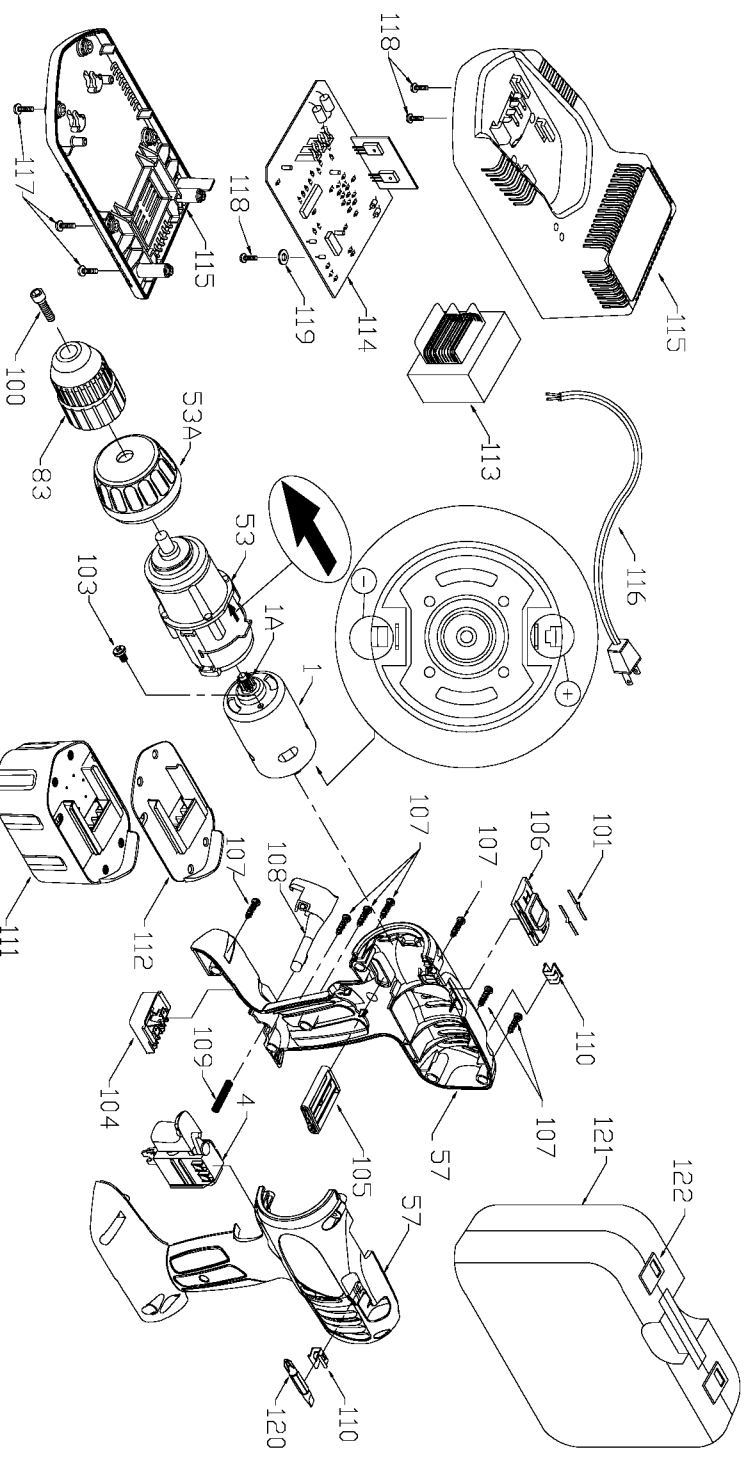

PORTER-CABLE CORDLESS DRIVER/DRILL

WARNING: Electrical repairs should only be attempted by trained repairmen. Contact the nearest Porter-Cable Service Center or other competent repair center.

876

Parts List for 9876 Type 2

Item Number	Part Number	Description	Qty Required
1	000000-00	No Longer Available	1
1	891238	PINION	1
4	893101	SWITCH	1
53	891239	GEAR BOX/CLUTCH ASSY	1
53	891242	CLUTCH RING	1
57	891321	HANDLE SET	1
83	894954	CHUCK	1
100	894098	SCREW	10
101	897046	SPRING CLIP	10
103	897120	SCREW	10
104	000000-00	No Longer Available	1
105	000000-00	No Longer Available	1
107	888993	SCREW	10
108	891352	RELEASE BUTTON	1
109	891353	SPRING	10
110	892955	CLIP	10
111	000000-00	No Longer Available	1
112	901561	BATTERY TOP	1
113	894369	TRANSFORMER	1
114	894366	CIRCUIT BOARD	1
115	000000-00	No Longer Available	1
116	000000-00	No Longer Available	1
117	000000-00	No Longer Available	1
118	000000-00	No Longer Available	1
119	895781	WASHER	10
120	698950	BIT	1
121	000000-00	No Longer Available	1

Parts List for 9876 Type 2

Item Number	Part Number	Description	Qty Required
122	887712	LATCH CARRYING CASE	1
125	000000-00	No Longer Available	1