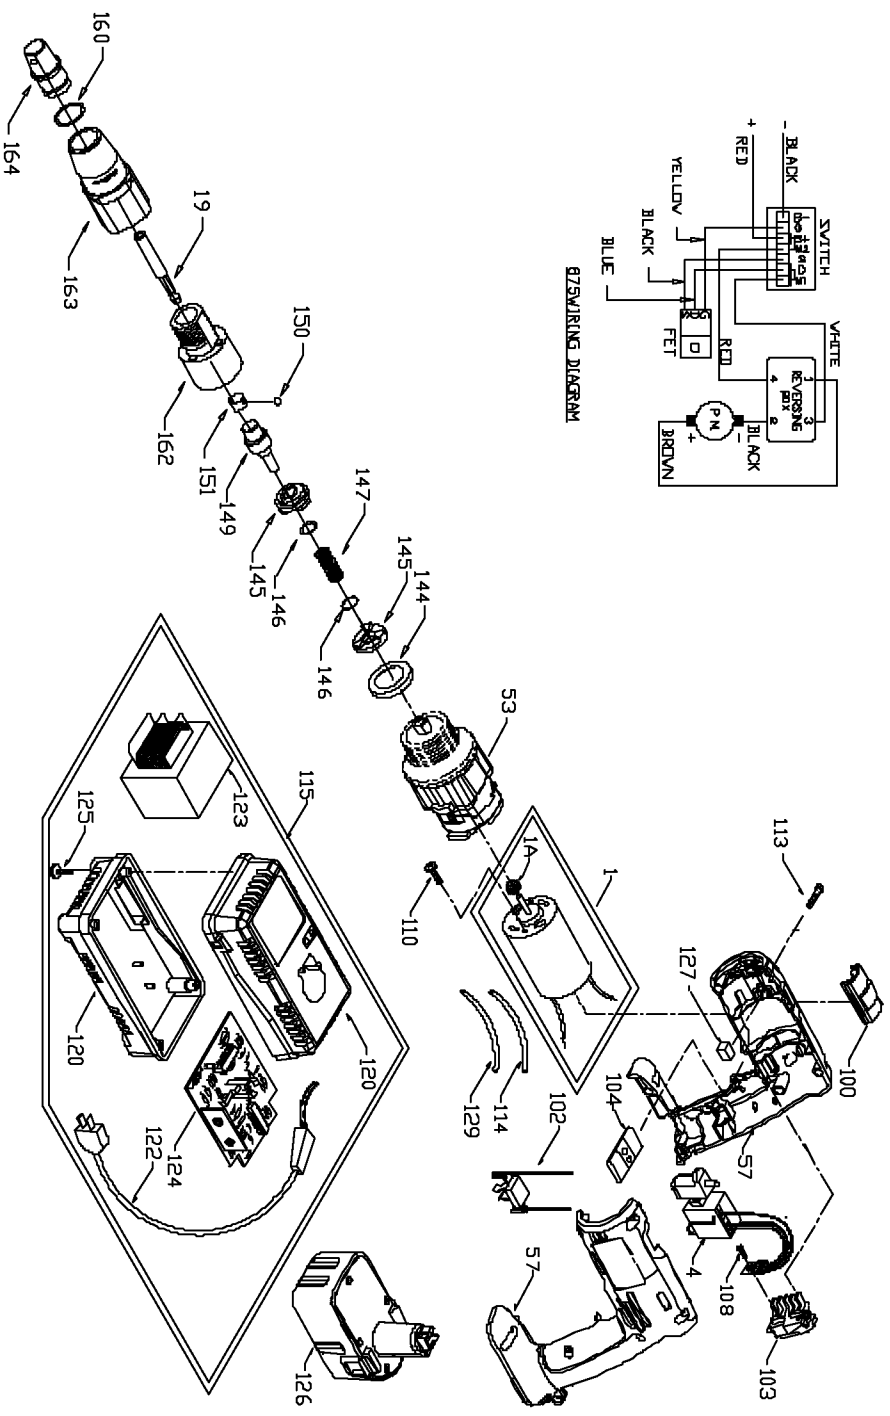

PORTER-CABLE DRYWALL DRIVER

WARNING: Electrical repairs should only be attempted by trained repairmen. Contact the nearest Porter-Cable Service Center or other competent repair center

875

Parts List for 9875 Type 1

Item Number	Part Number	Description	Qty Required
1	000000-00	No Longer Available	1
1	000000-00	No Longer Available	1
4	000000-00	No Longer Available	1
19	879984	BIT HOLDER	1
53	000000-00	No Longer Available	1
57	886848	HANDLE SET	1
100	884360	SPEED SELECTOR	1
102	884324	CONTACT/LEAD ASSY	1
103	000000-00	No Longer Available	1
104	884403	FORWARD/REV SELECTOR	1
108	858008	SCREW	10
110	889199	SCREW-CHEESE HD	10
113	888993	SCREW	10
114	886997	INSULATOR TUBE 120V	1
115	000000-00	No Longer Available	1
115	000000-00	No Longer Available	1
120	000000-00	No Longer Available	1
120	887792	HOUSING SET 230V	1
122	000000-00	No Longer Available	1
122	000000-00	No Longer Available	1
123	8924	UNIVERSAL CHARGER	1
123	000000-00	No Longer Available	1
124	000000-00	No Longer Available	1
125	694015	SCREW	10
126	000000-00	No Longer Available	1
127	000000-00	No Longer Available	1
129	886630	INSULATOR TUBE 120V	1

Parts List for 9875 Type 1

Item Number	Part Number	Description	Qty Required
144	000000-00	No Longer Available	1
145	000000-00	No Longer Available	1
146	853644	RING	10
147	853731	SPRING	10
149	878495	WORK SPINDLE	1
150	844318	BALL	1
151	854346	RETAINER	10
160	878486	O RING	10
162	878964	CLUTCH HOUSING ASSY	1
162	878488	BUSHING	1
162	890472	SEAL	1
163	000000-00	No Longer Available	1
164	890482	NOSE PIECE	1
165	000000-00	No Longer Available	1