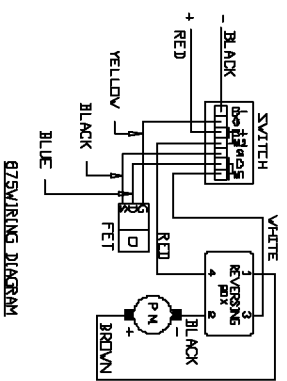

PORTER-CABLE DRYWALL DRIVER

WARNING: Electrical repairs should only be attempted by trained repairmen. Contact the nearest Porter-Cable Service Center or other competent repair center

875

Parts List for 9875 Type 1

Item Number	Part Number	Description	Qty Required
1	000000-00	No Longer Available	1
1	000000-00	No Longer Available	1
4	000000-00	No Longer Available	1
19	879984	BIT HOLDER	1
53	000000-00	No Longer Available	1
57	886848	HANDLE SET	1
100	884360	SPEED SELECTOR	1
102	884324	CONTACT/LEAD ASSY	1
103	000000-00	No Longer Available	1
104	884403	FORWARD/REV SELECTOR	1
108	858008	SCREW	10
110	889199	SCREW-CHEESE HD	10
113	888993	SCREW	10
114	886997	INSULATOR TUBE 120V	1
115	000000-00	No Longer Available	1
115	000000-00	No Longer Available	1
120	000000-00	No Longer Available	1
120	887792	HOUSING SET 230V	1
122	000000-00	No Longer Available	1
122	000000-00	No Longer Available	1
123	8924	UNIVERSAL CHARGER	1
123	000000-00	No Longer Available	1
124	000000-00	No Longer Available	1
125	694015	SCREW	10
126	000000-00	No Longer Available	1
127	000000-00	No Longer Available	1
129	886630	INSULATOR TUBE 120V	1

Parts List for 9875 Type 1

Item Number	Part Number	Description	Qty Required
144	000000-00	No Longer Available	1
145	000000-00	No Longer Available	1
146	853644	RING	10
147	853731	SPRING	10
149	878495	WORK SPINDLE	1
150	844318	BALL	1
151	854346	RETAINER	10
160	878486	O RING	10
162	878964	CLUTCH HOUSING ASSY	1
162	878488	BUSHING	1
162	890472	SEAL	1
163	000000-00	No Longer Available	1
164	890482	NOSE PIECE	1
165	000000-00	No Longer Available	1