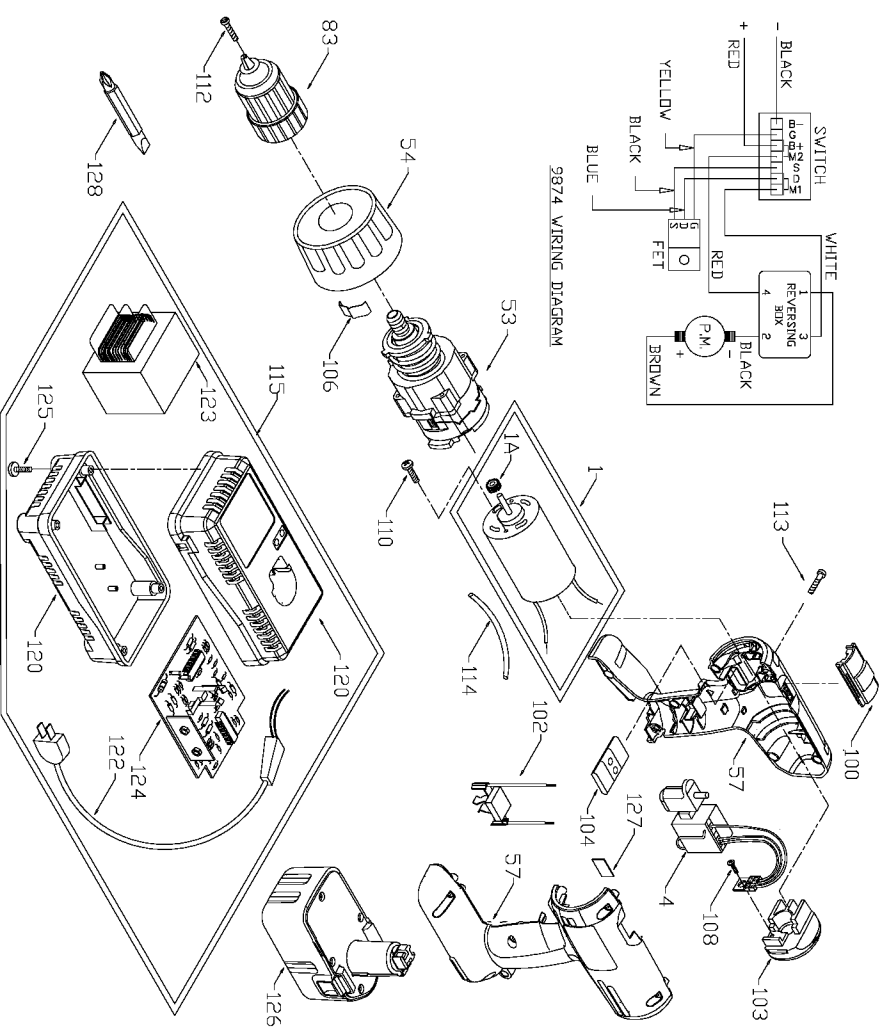

# PORTER-CABLE DRIVER DRILL

**WARNING:** Electrical repairs should only be attempted by trained repairmen. Contact the nearest Porter-Cable Service Center or other competent repair center

**874**

## Parts List for 9874 Type 1

Item Number	Part Number	Description	Qty Required
1	000000-00	No Longer Available	1
1	000000-00	No Longer Available	1
4	887031	SWITCH	1
53	886338	GEAR BOX/CLUTCH ASSY	1
54	884408	GRADUATED RING	1
57	884685	HOUSING	1
83	892647	CHUCK	1
83	892647	CHUCK	1
100	884360	SPEED SELECTOR	1
102	884324	CONTACT/LEAD ASSY	1
103	000000-00	No Longer Available	1
104	884403	FORWARD/REV SELECTOR	1
106	885096	CLUTCH SPRING	10
108	858008	SCREW	10
110	889199	SCREW-CHEESE HD	10
112	875380	SCREW	10
113	888993	SCREW	10
114	886997	INSULATOR TUBE 120V	1
115	000000-00	No Longer Available	1
120	000000-00	No Longer Available	1
122	000000-00	No Longer Available	1
123	8924	UNIVERSAL CHARGER	1
124	000000-00	No Longer Available	1
125	694015	SCREW	10
126	000000-00	No Longer Available	1
127	000000-00	No Longer Available	1
128	698950	BIT	1

## Parts List for 9874 Type 1

Item Number	Part Number	Description	Qty Required
861	887712	LATCH CARRYING CASE	1
861	884367	CARRYING CASE	1